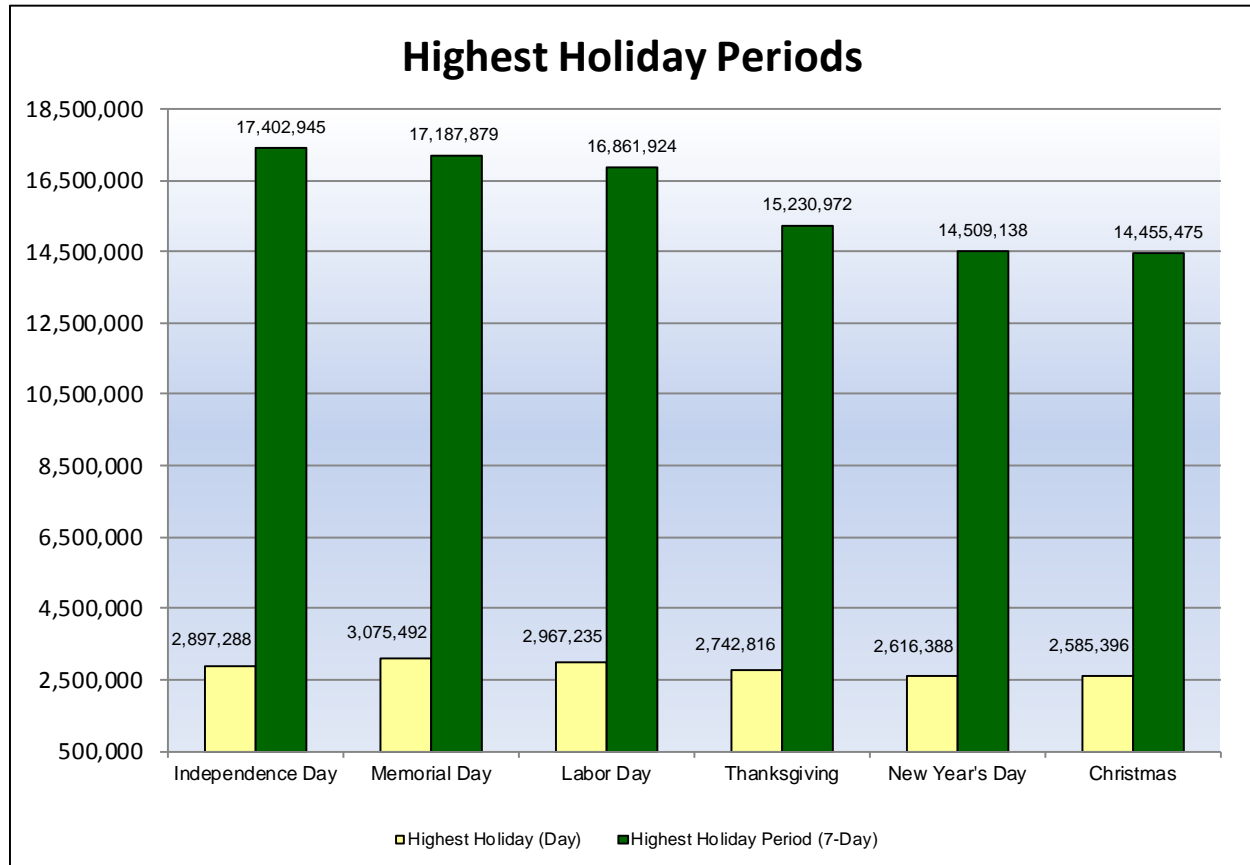

Heaviest Holiday Travel Periods: 2018

The 107 permanent sites, which are the total number of sites with a minimum of six months of data, were used to calculate the holidays having the highest seven-day periods of traffic. The highest seven-day holiday periods and the highest day within the seven-day holiday period (total traffic at all permanent site stations) are shown on the chart below:

The chart indicates that Independence Day had the highest seven-day holiday period in 2018 with a total volume of 17,402,945. Memorial Day ranked second (17,187,879) followed by Labor Day (16,861,924) and Thanksgiving Day (15,230,972). New Year's Day and Christmas ranked fifth (14,509,138) and sixth (14,455,475) respectively.

The highest day during a seven-day holiday period in 2018 was the Friday before Memorial (May 25, 2018), which had a volume of 3,075,492. The second highest day was the Friday before Labor Day (August 31, 2018), which had a volume of 2,967,235. The Friday before Independence Day (June 29, 2018), ranked third with 2,897,288, while the Wednesday before Thanksgiving Day (November 21, 2018), ranked fourth with 2,742,816. The Friday before New Year's Day (December 29, 2017) ranked fifth with 2,616,388, while the Friday before Christmas Day (December 21, 2018) ranked sixth with 2,585,396.