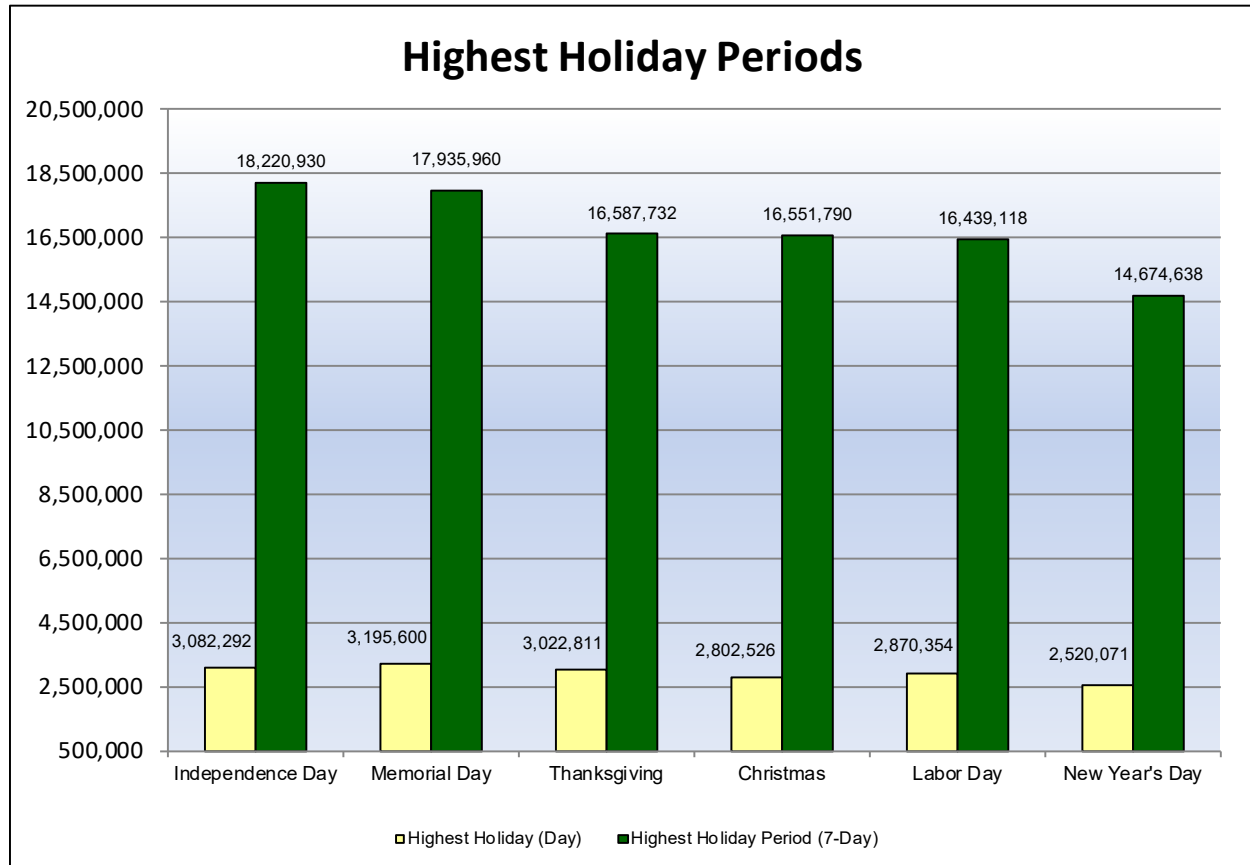

Heaviest Holiday Travel Periods: 2019

The 109 permanent sites, which are the total number of sites with a minimum of six months of data, were used to calculate the holidays having the highest seven-day periods of traffic. The highest seven-day holiday periods and the highest day within the seven-day holiday period (total traffic at all permanent site stations) are shown on the chart below:

The chart indicates that Independence Day had the highest seven-day holiday period in 2019 with a total volume of 18,220,930. Memorial Day ranked second (17,935,960) followed by Thanksgiving Day (16,587,732) and Christmas (16,551,790). Labor Day and New Year's Day ranked fifth (16,439,118) and sixth (14,674,638) respectively.

The highest day during a seven-day holiday period in 2019 was the Friday before Memorial Day (May 24, 2019), which had a volume of 3,195,600. The second highest day was the Friday before Independence Day (June 28, 2019), which had a volume of 3,082,292. The Wednesday before Thanksgiving Day (November 27, 2019), ranked third with 3,022,811, while the Friday before Labor Day (August 30, 2019), ranked fourth with 2,870,354. The Friday before Christmas (December 20, 2019) ranked fifth with 2,802,526, while the Thursday before New Year's Day (December 27, 2018) ranked sixth with 2,520,071.