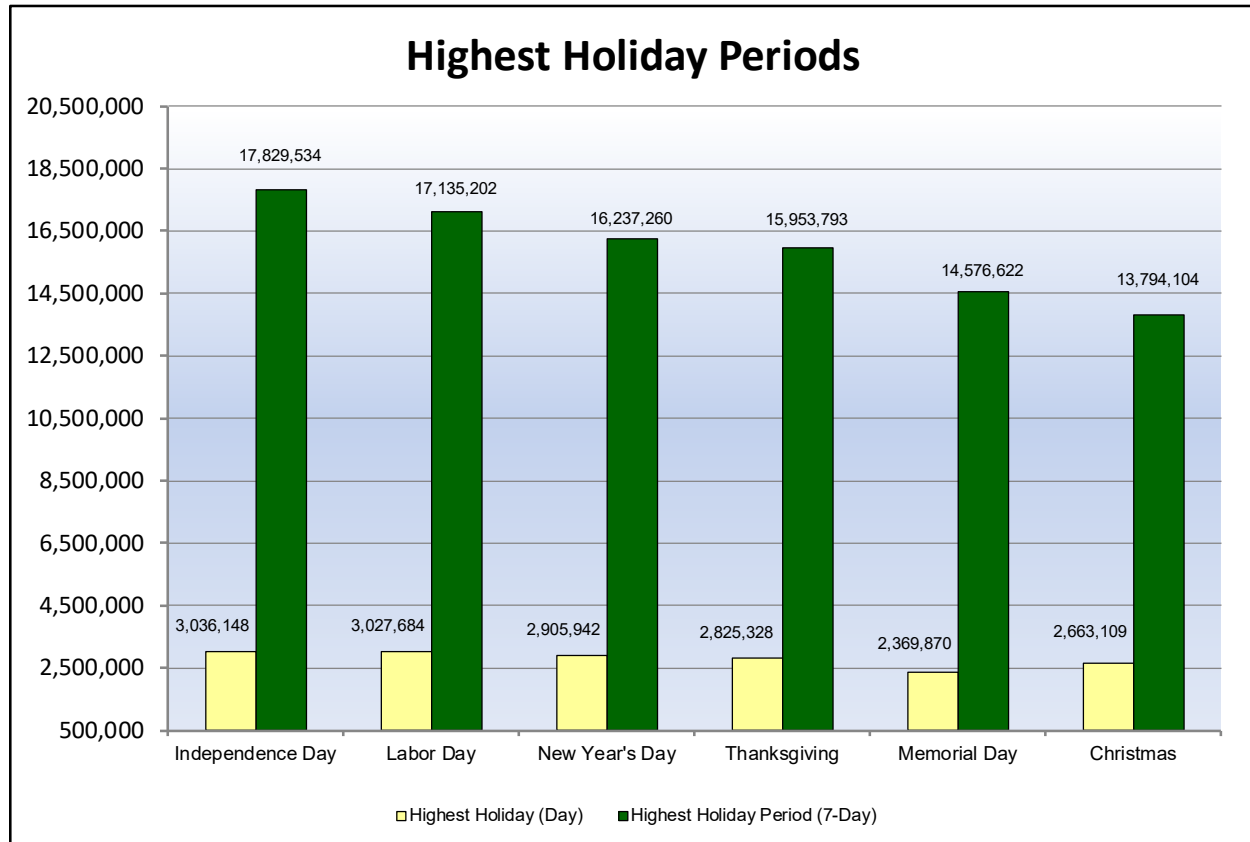

Heaviest Holiday Travel Periods: 2020

The 122 permanent sites, which are the total number of sites with a minimum of six months of data, were used to calculate the holidays having the highest seven-day periods of traffic. The highest seven-day holiday periods and the highest day within the seven-day holiday period (total traffic at all permanent site stations) are shown on the chart below:

The chart indicates that Independence Day had the highest seven-day holiday period in 2020 with a total volume of 17,829,534. Labor Day ranked second (17,135,202) followed by New Year's Day (16,237,260) and Thanksgiving (15,953,793). Memorial Day and Christmas Day ranked fifth (14,576,622) and sixth (13,794,104) respectively.

The highest day during a seven-day holiday period in 2020 was the Thursday before Independence Day (July 2, 2020), which had a volume of 3,036,148. The second highest day was the Friday before Labor Day (September 4, 2020), which had a volume of 3,027,684. The Friday before New Year's Day (December 27, 2019), ranked third with 2,905,942, while the Friday before Thanksgiving Day (November 20, 2020), ranked fourth with 2,825,328. The Wednesday before Christmas (December 23, 2020) ranked fifth with 2,663,109, while the Friday after Memorial Day (May 29, 2020) ranked sixth with 2,369,870.