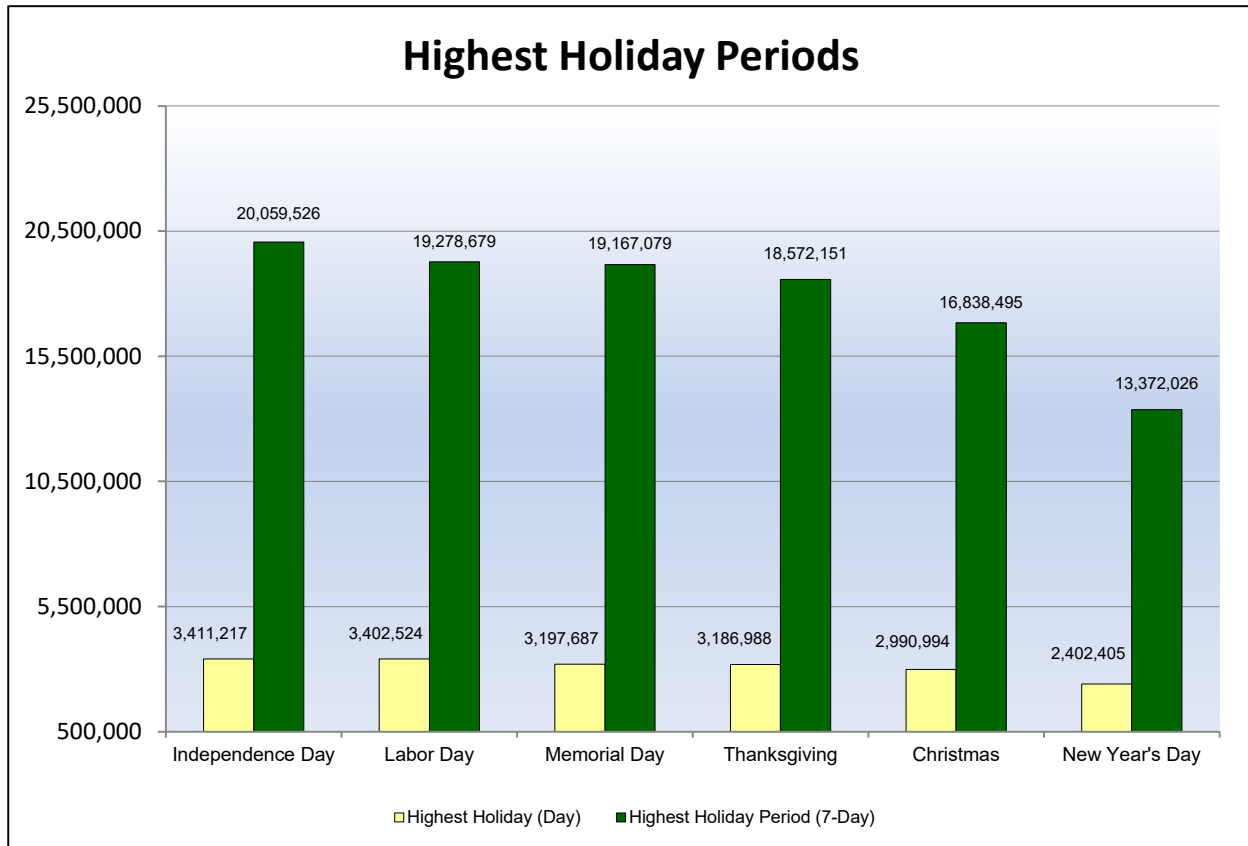

Heaviest Holiday Travel Periods: 2021

The permanent sites were used to calculate the holidays having the highest seven-day periods of traffic. The highest seven-day holiday periods and the highest day within the seven-day holiday period (total traffic at all permanent site stations) are shown on the chart below:

The chart indicates that Independence Day had the highest seven-day holiday period in 2021 with a total volume of 20,059,526. Labor Day ranked second (19,278,679) followed by Memorial Day (19,167,079) and Thanksgiving (18,572,151). Christmas Day and New Year's Day ranked fifth (16,838,495) and sixth (13,372,026) respectively.

The highest day during a seven-day holiday period in 2021 was the Friday before Independence Day (July 2, 2021), which had a volume of 3,411,217. The second highest day was the Friday before Labor Day (September 3, 2021), which had a volume of 3,402,524. The Friday after Memorial Day (June 4, 2021), ranked third with 3,197,687, while the Wednesday before Thanksgiving Day (November 24, 2021), ranked fourth with 3,186,988. The Thursday before Christmas (December 23, 2021) ranked fifth with 2,990,994, while the Wednesday before New Year's Day (December 30, 2020) ranked sixth with 2,402,405.