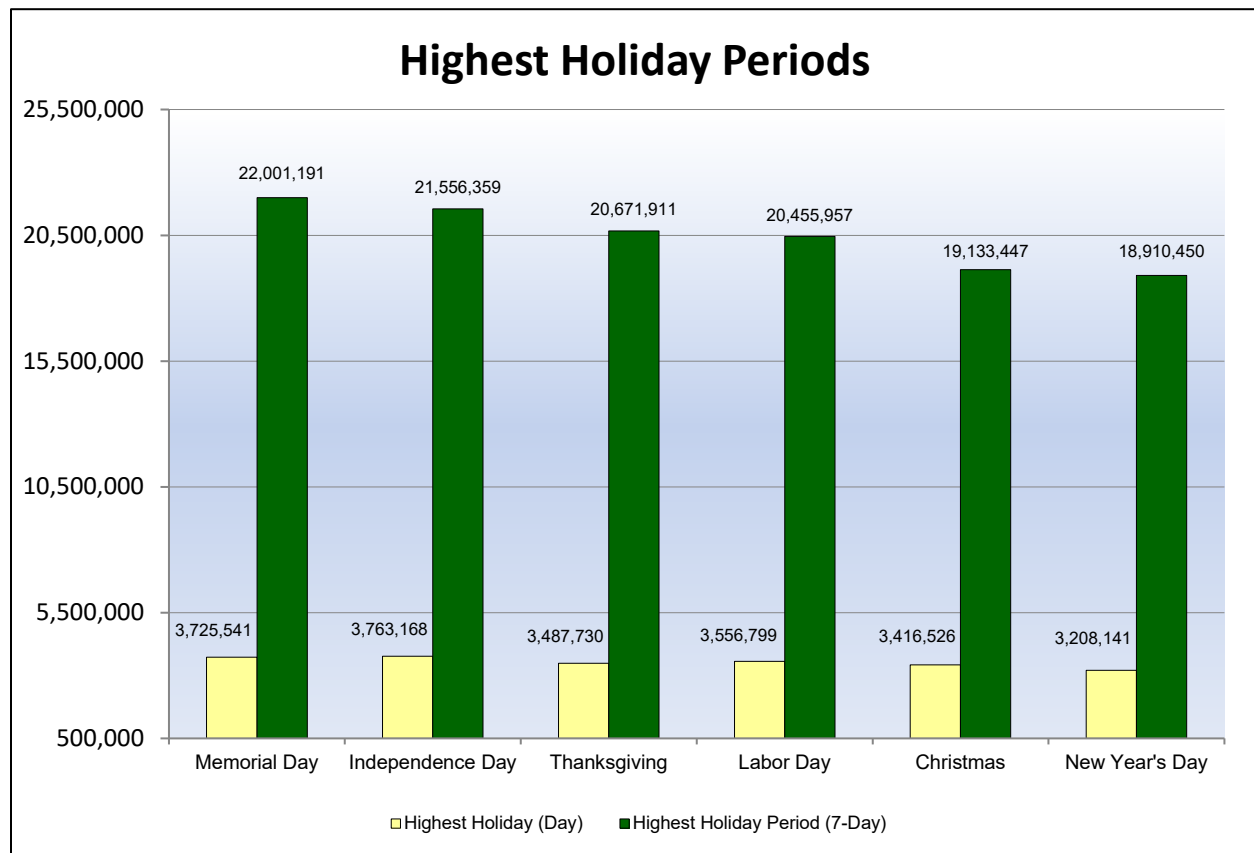

Heaviest Holiday Travel Periods: 2023

The permanent sites were used to calculate the holidays having the highest seven-day periods of traffic. The highest seven-day holiday periods and the highest day within the seven-day holiday period (total traffic at all permanent site stations) are shown on the chart below:

The chart indicates that Memorial Day had the highest seven-day holiday period in 2023 with a total volume of 22,001,191. Independence Day ranked second (21,556,359) followed by Thanksgiving Day (20,671,911) and Labor Day (20,455,957). Christmas Day and New Year's Day ranked fifth (19,133,447) and sixth (18,910,450) respectively.

The highest day during a seven-day holiday period in 2023 was the Friday before Independence Day (June 30, 2023), which had a volume of 3,763,168. The second highest day was the Friday before Memorial Day (May 26, 2023), which had a volume of 3,725,541. The Friday before Labor Day (September 1, 2023) ranked third with 3,556,799, while the Wednesday before Thanksgiving Day (November 22, 2023), ranked fourth with 3,487,730. The Friday before Christmas (December 22, 2023) ranked fifth with 3,416,526, while the Friday before New Year's Day (December 30, 2022) ranked sixth with 3,208,141.