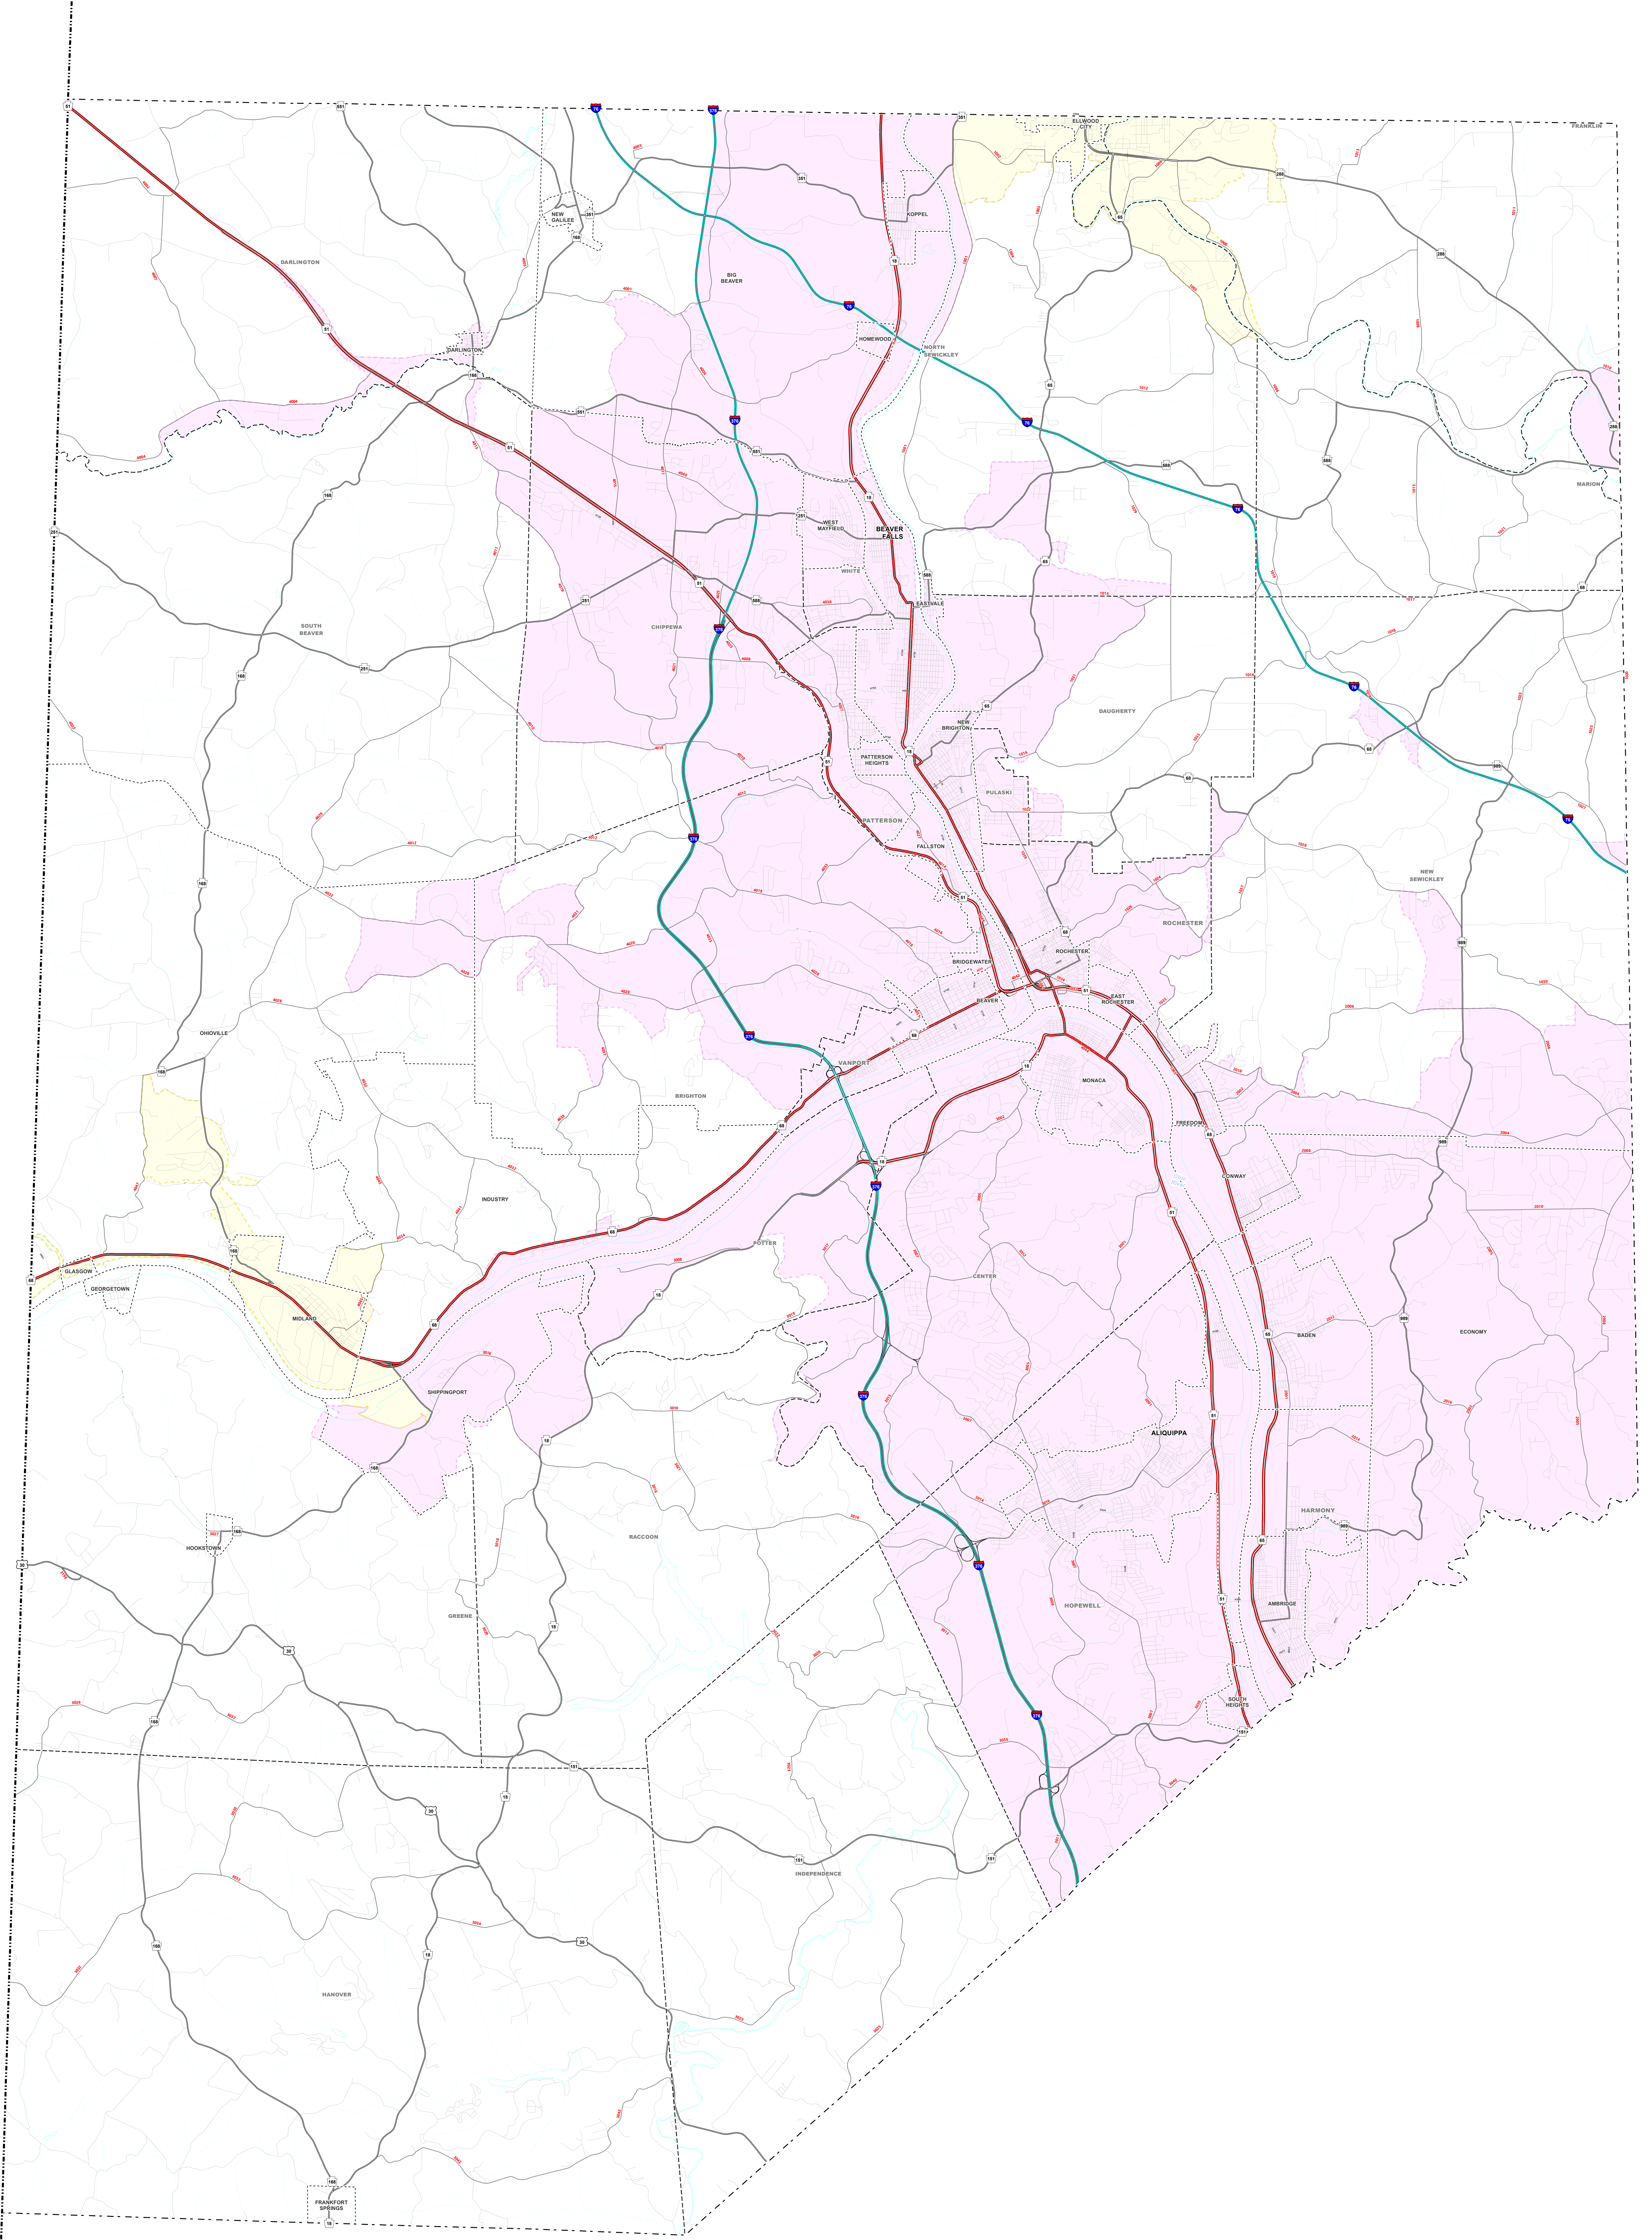

# National Highway System Beaver County

- Legend**
- STATE
  - COUNTY
  - CITY or BORO
  - TOWNSHIP
  - INTERSTATE HIGHWAYS
  - STRATEGIC HIGHWAY NETWORK ROUTES
  - MAJOR STRATEGIC NETWORK CONNECTORS
  - CONGRESSIONAL PRIORITY CORRIDORS
  - OTHER PRINCIPAL ARTERIAL ROUTES
  - INTERMODAL CONNECTORS
  - 2010 SMALL URBAN BOUNDARY
  - 2010 LARGE URBAN BOUNDARY