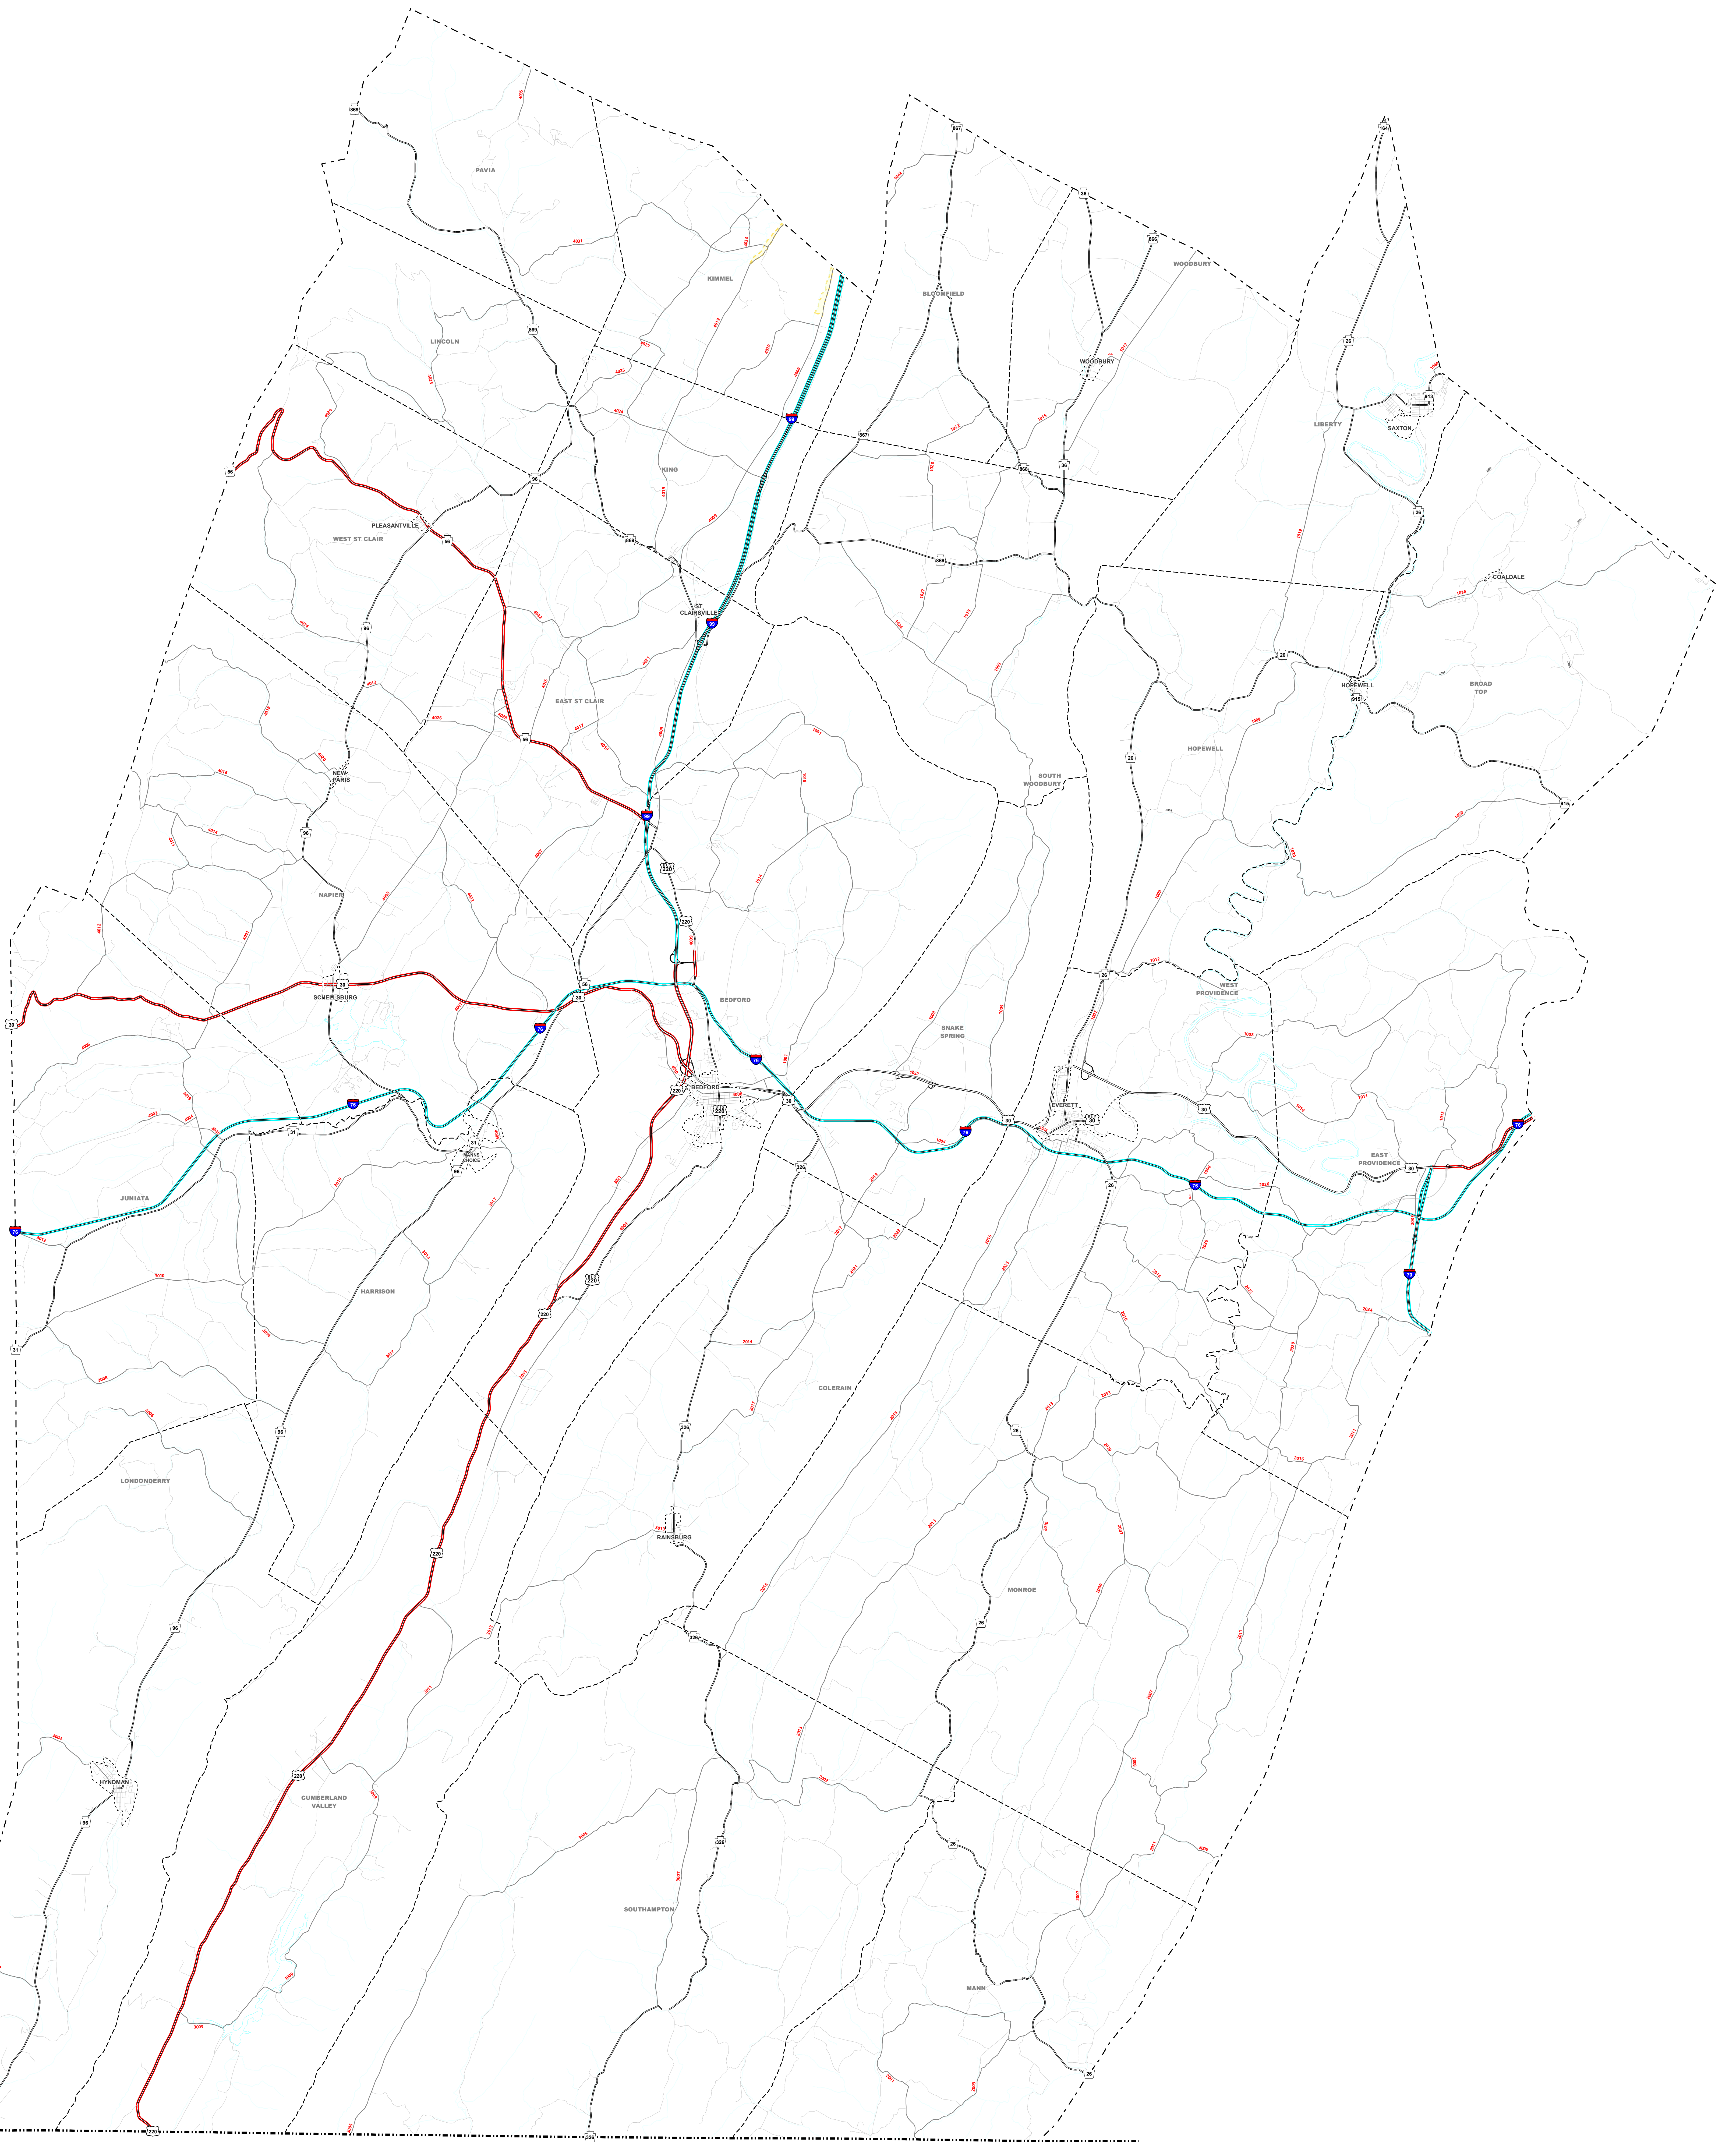

National Highway System Bedford County

- Legend**
-  STATE
 -  COUNTY
 -  CITY or BORO
 -  TOWNSHIP
 -  INTERSTATE HIGHWAYS
 -  STRATEGIC HIGHWAY NETWORK ROUTES
 -  MAJOR STRATEGIC NETWORK CONNECTORS
 -  CONGRESSIONAL PRIORITY CORRIDORS
 -  OTHER PRINCIPAL ARTERIAL ROUTES
 -  INTERMODAL CONNECTORS
 -  2010 SMALL URBAN BOUNDARY
 - 2010 LARGE URBAN BOUNDARY