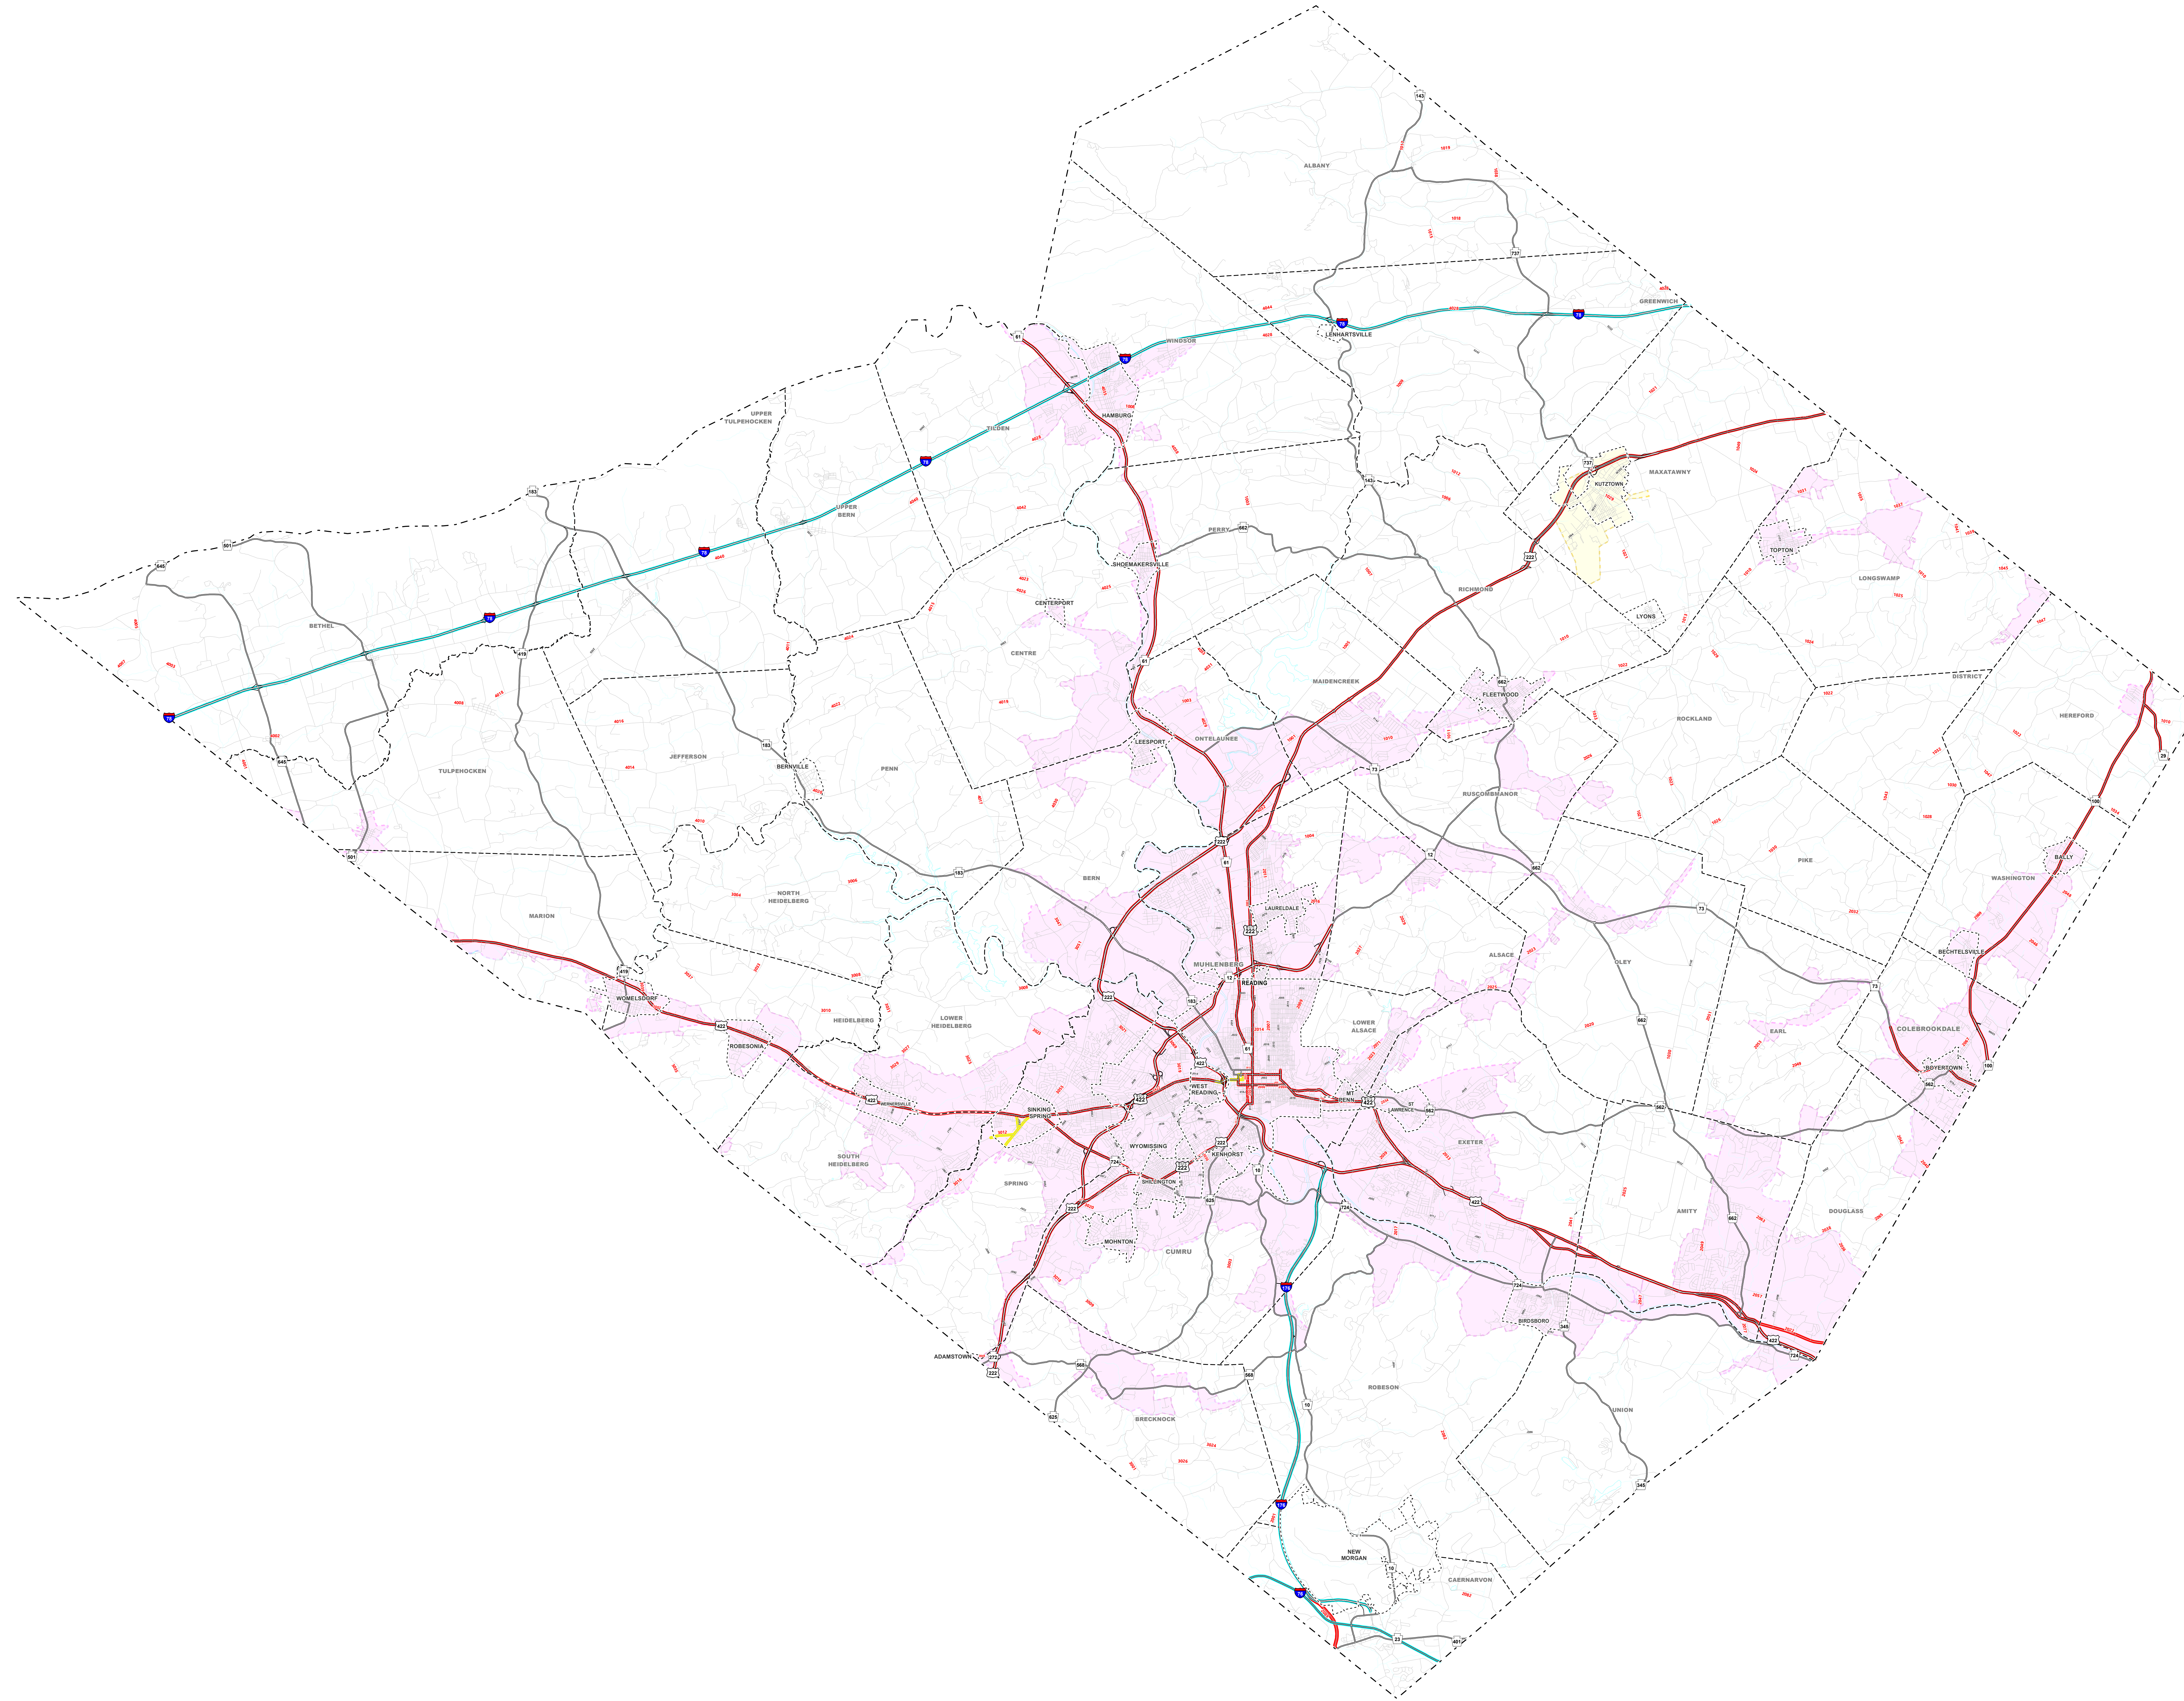

National Highway System Berks County

Legend

-  STATE
-  COUNTY
-  CITY or BORO
-  TOWNSHIP
-  INTERSTATE HIGHWAYS
-  STRATEGIC HIGHWAY NETWORK ROUTES
-  MAJOR STRATEGIC NETWORK CONNECTORS
-  CONGRESSIONAL PRIORITY CORRIDORS
-  OTHER PRINCIPAL ARTERIAL ROUTES
-  INTERMODAL CONNECTORS
-  2010 SMALL URBAN BOUNDARY
-  2010 LARGE URBAN BOUNDARY