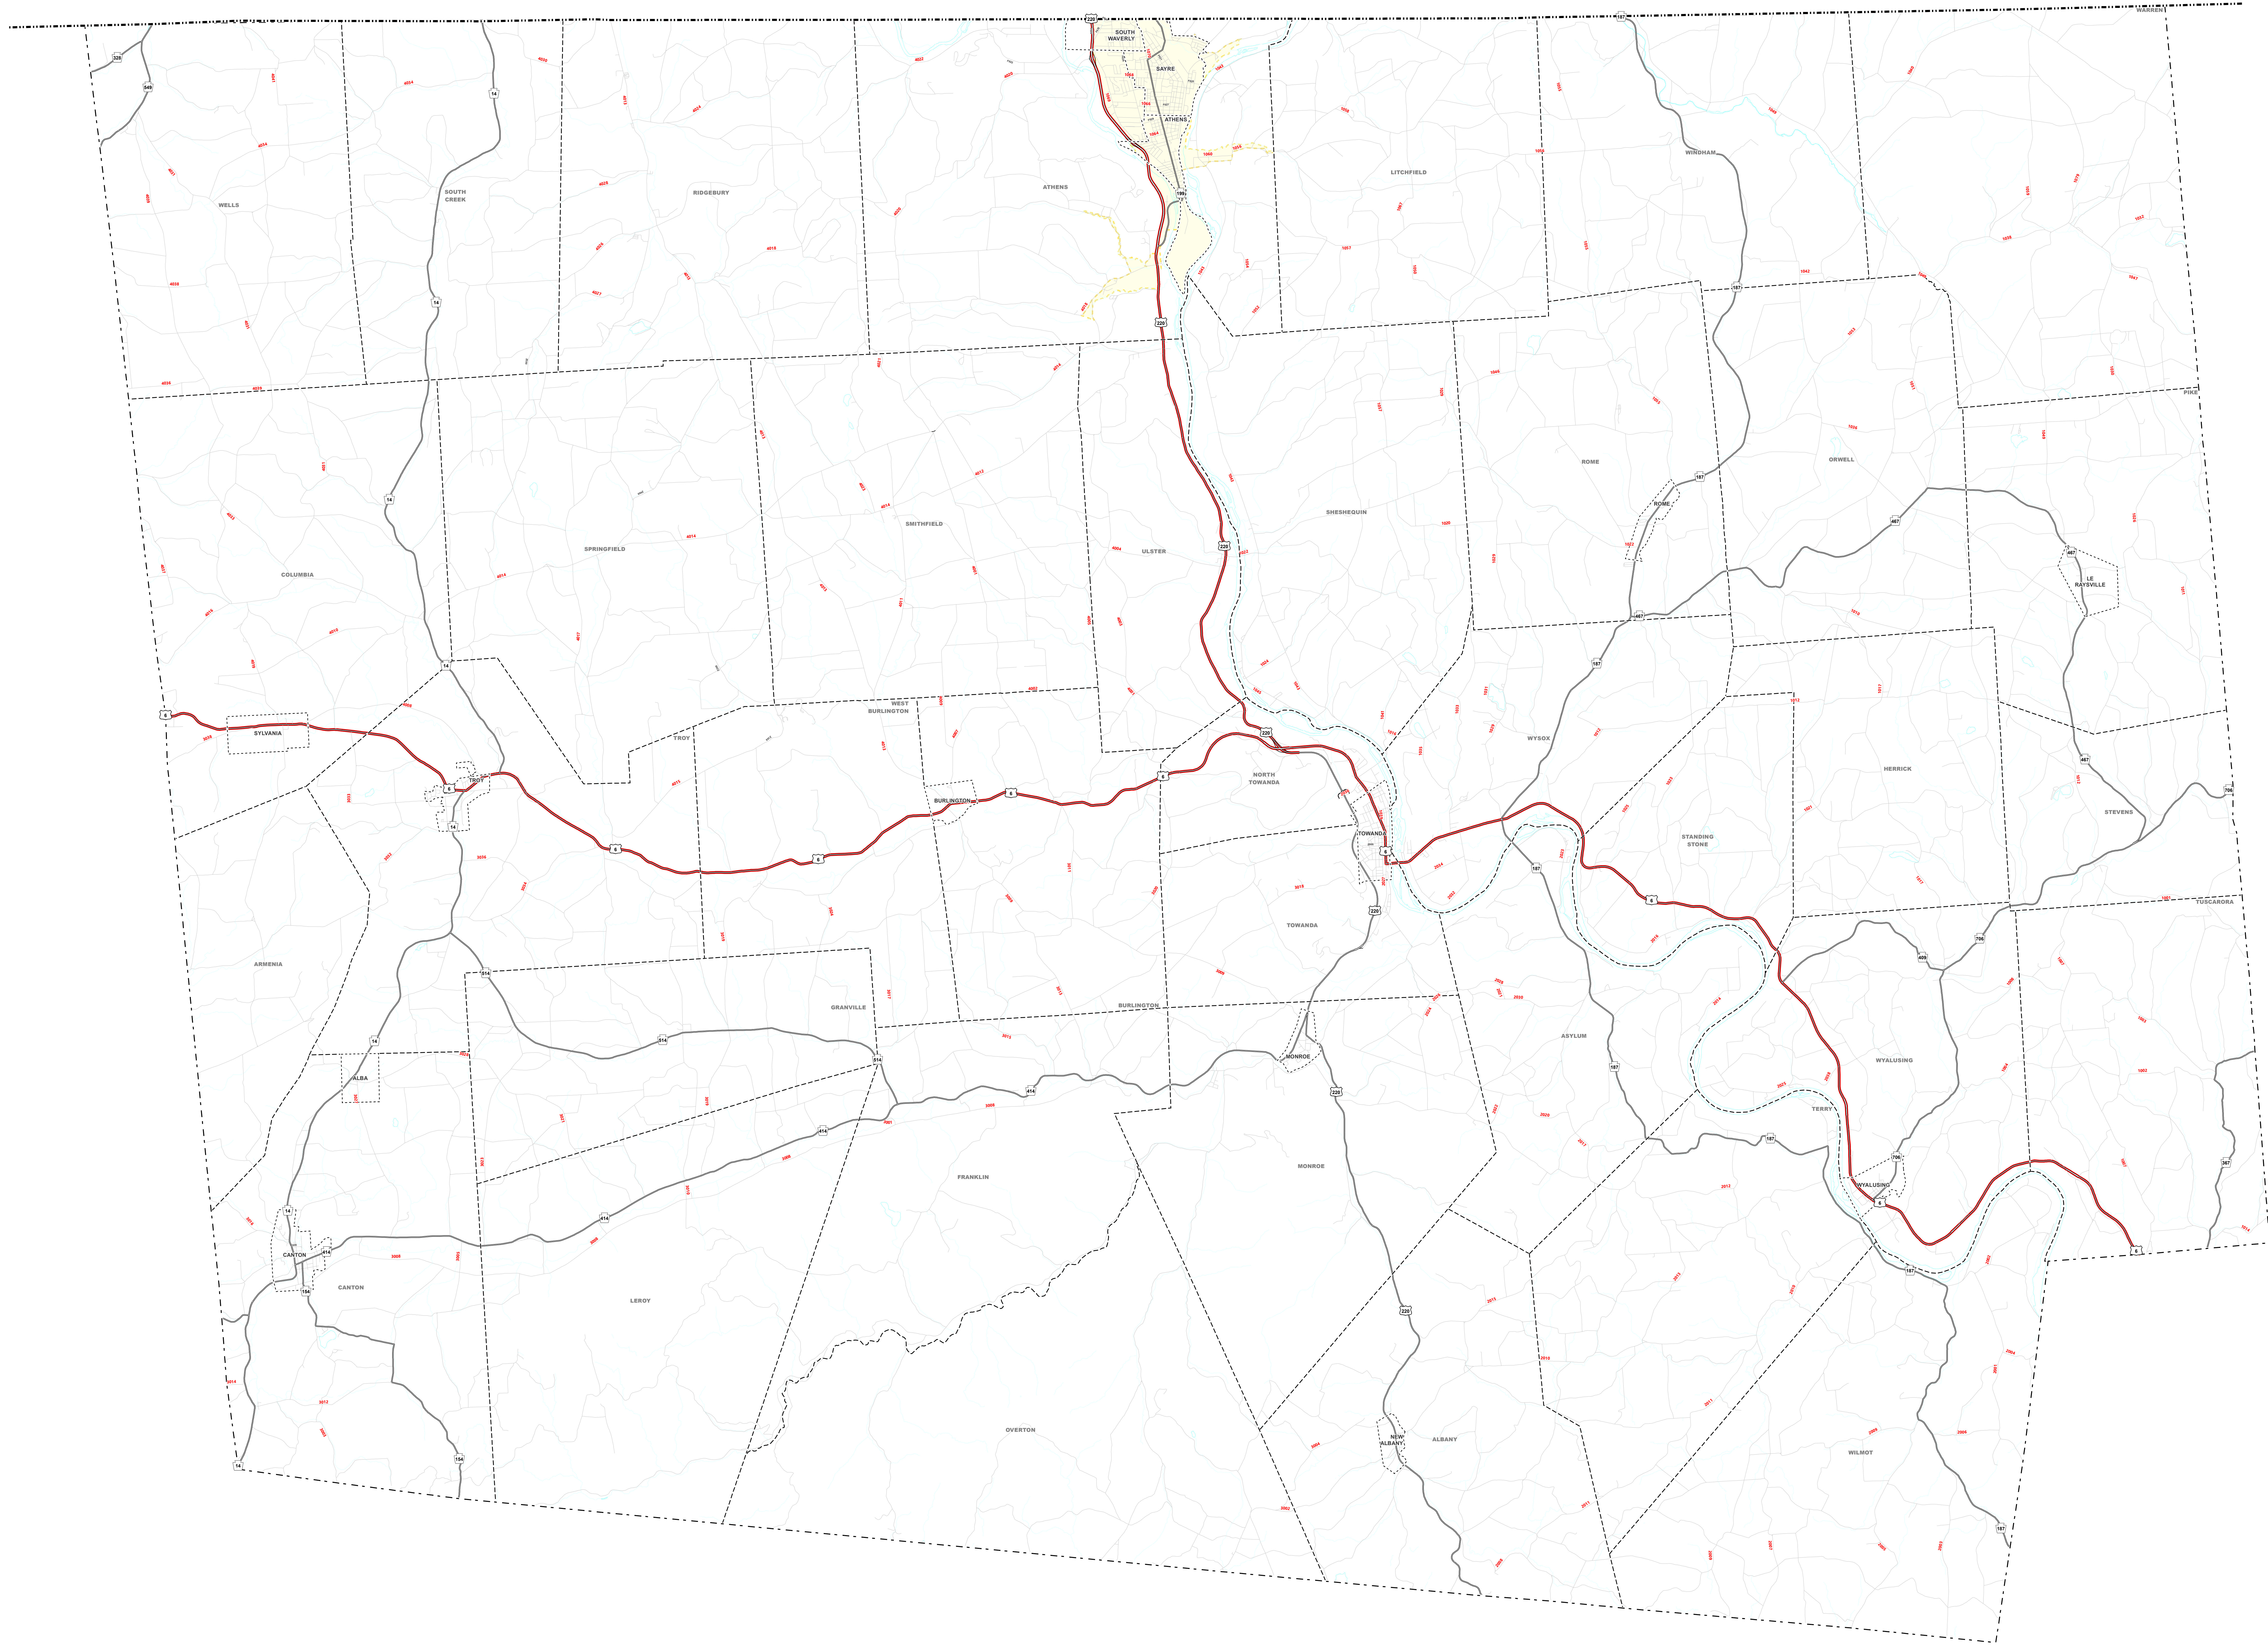

National Highway System Bradford County

- Legend**
-  STATE
 -  COUNTY
 -  CITY or BORO
 -  TOWNSHIP
 -  INTERSTATE HIGHWAYS
 -  STRATEGIC HIGHWAY NETWORK ROUTES
 -  MAJOR STRATEGIC NETWORK CONNECTORS
 -  CONGRESSIONAL PRIORITY CORRIDORS
 -  OTHER PRINCIPAL ARTERIAL ROUTES
 -  INTERMODAL CONNECTORS
 -  2010 SMALL URBAN BOUNDARY
 -  2010 LARGE URBAN BOUNDARY