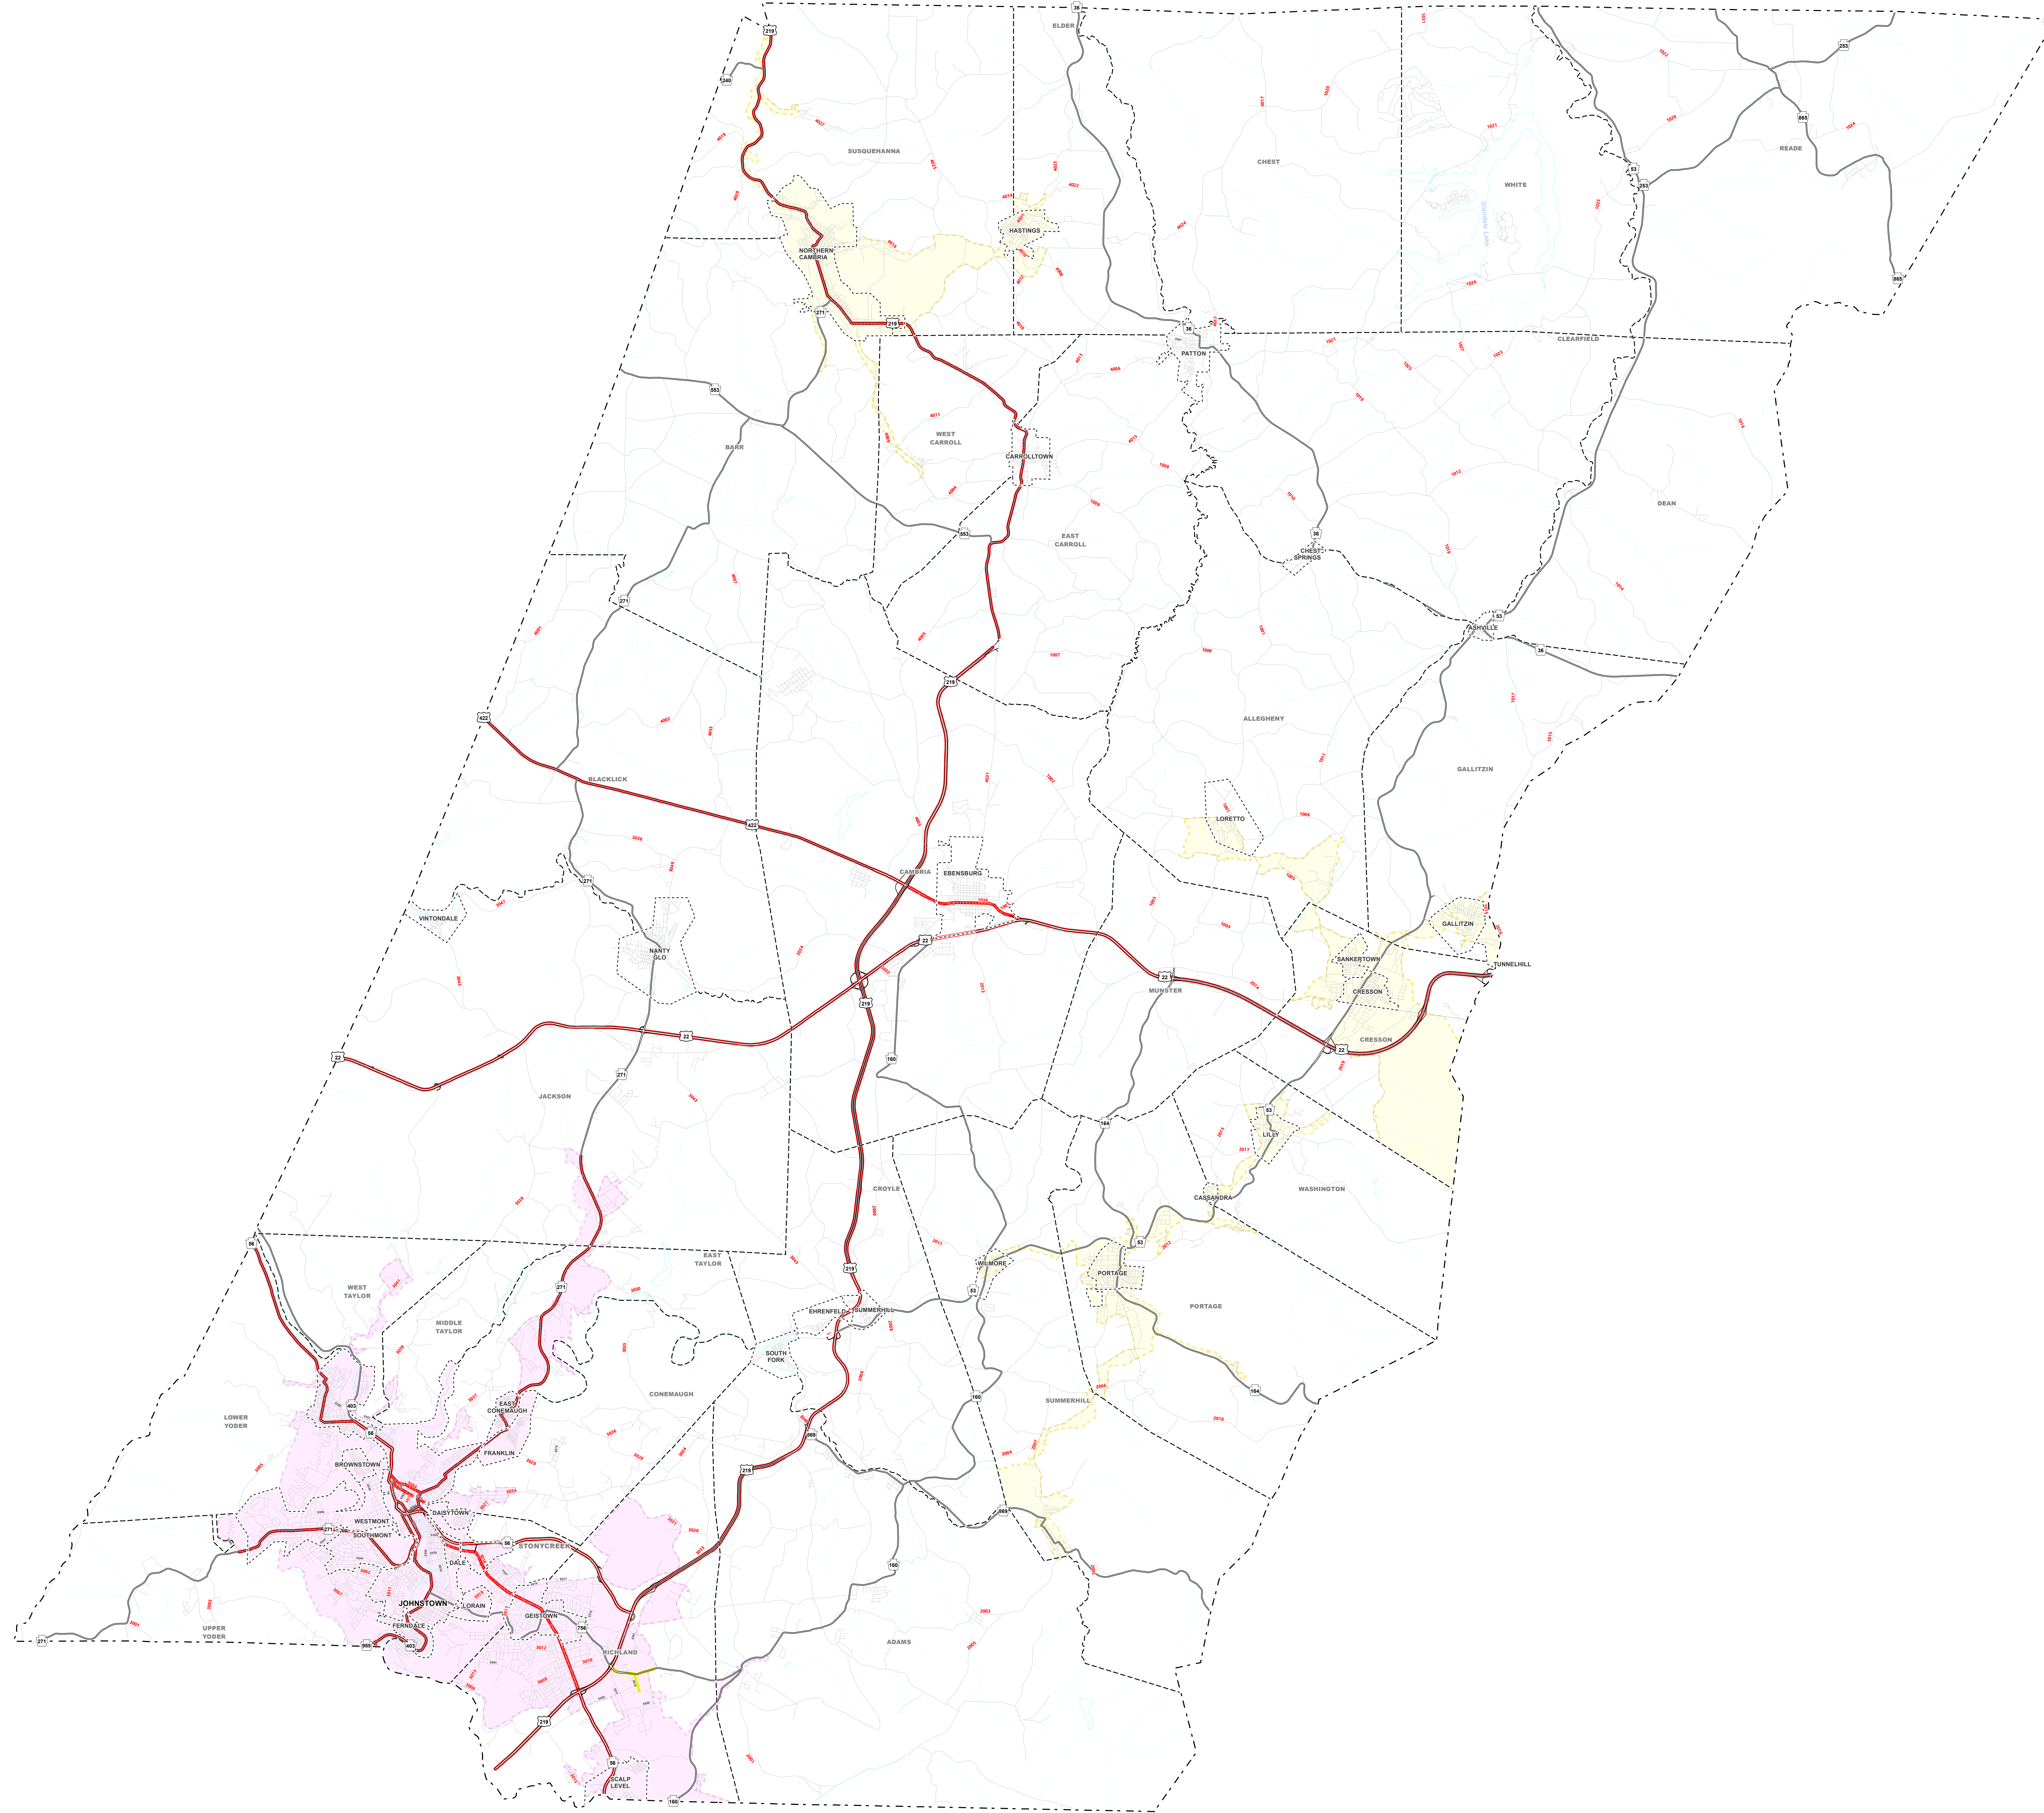

National Highway System Cambria County

Legend

-  STATE
-  COUNTY
-  CITY or BORO
-  TOWNSHIP
-  INTERSTATE HIGHWAYS
-  STRATEGIC HIGHWAY NETWORK ROUTES
-  MAJOR STRATEGIC NETWORK CONNECTORS
-  CONGRESSIONAL PRIORITY CORRIDORS
-  OTHER PRINCIPAL ARTERIAL ROUTES
-  INTERMODAL CONNECTORS
-  2010 SMALL URBAN BOUNDARY
-  2010 LARGE URBAN BOUNDARY