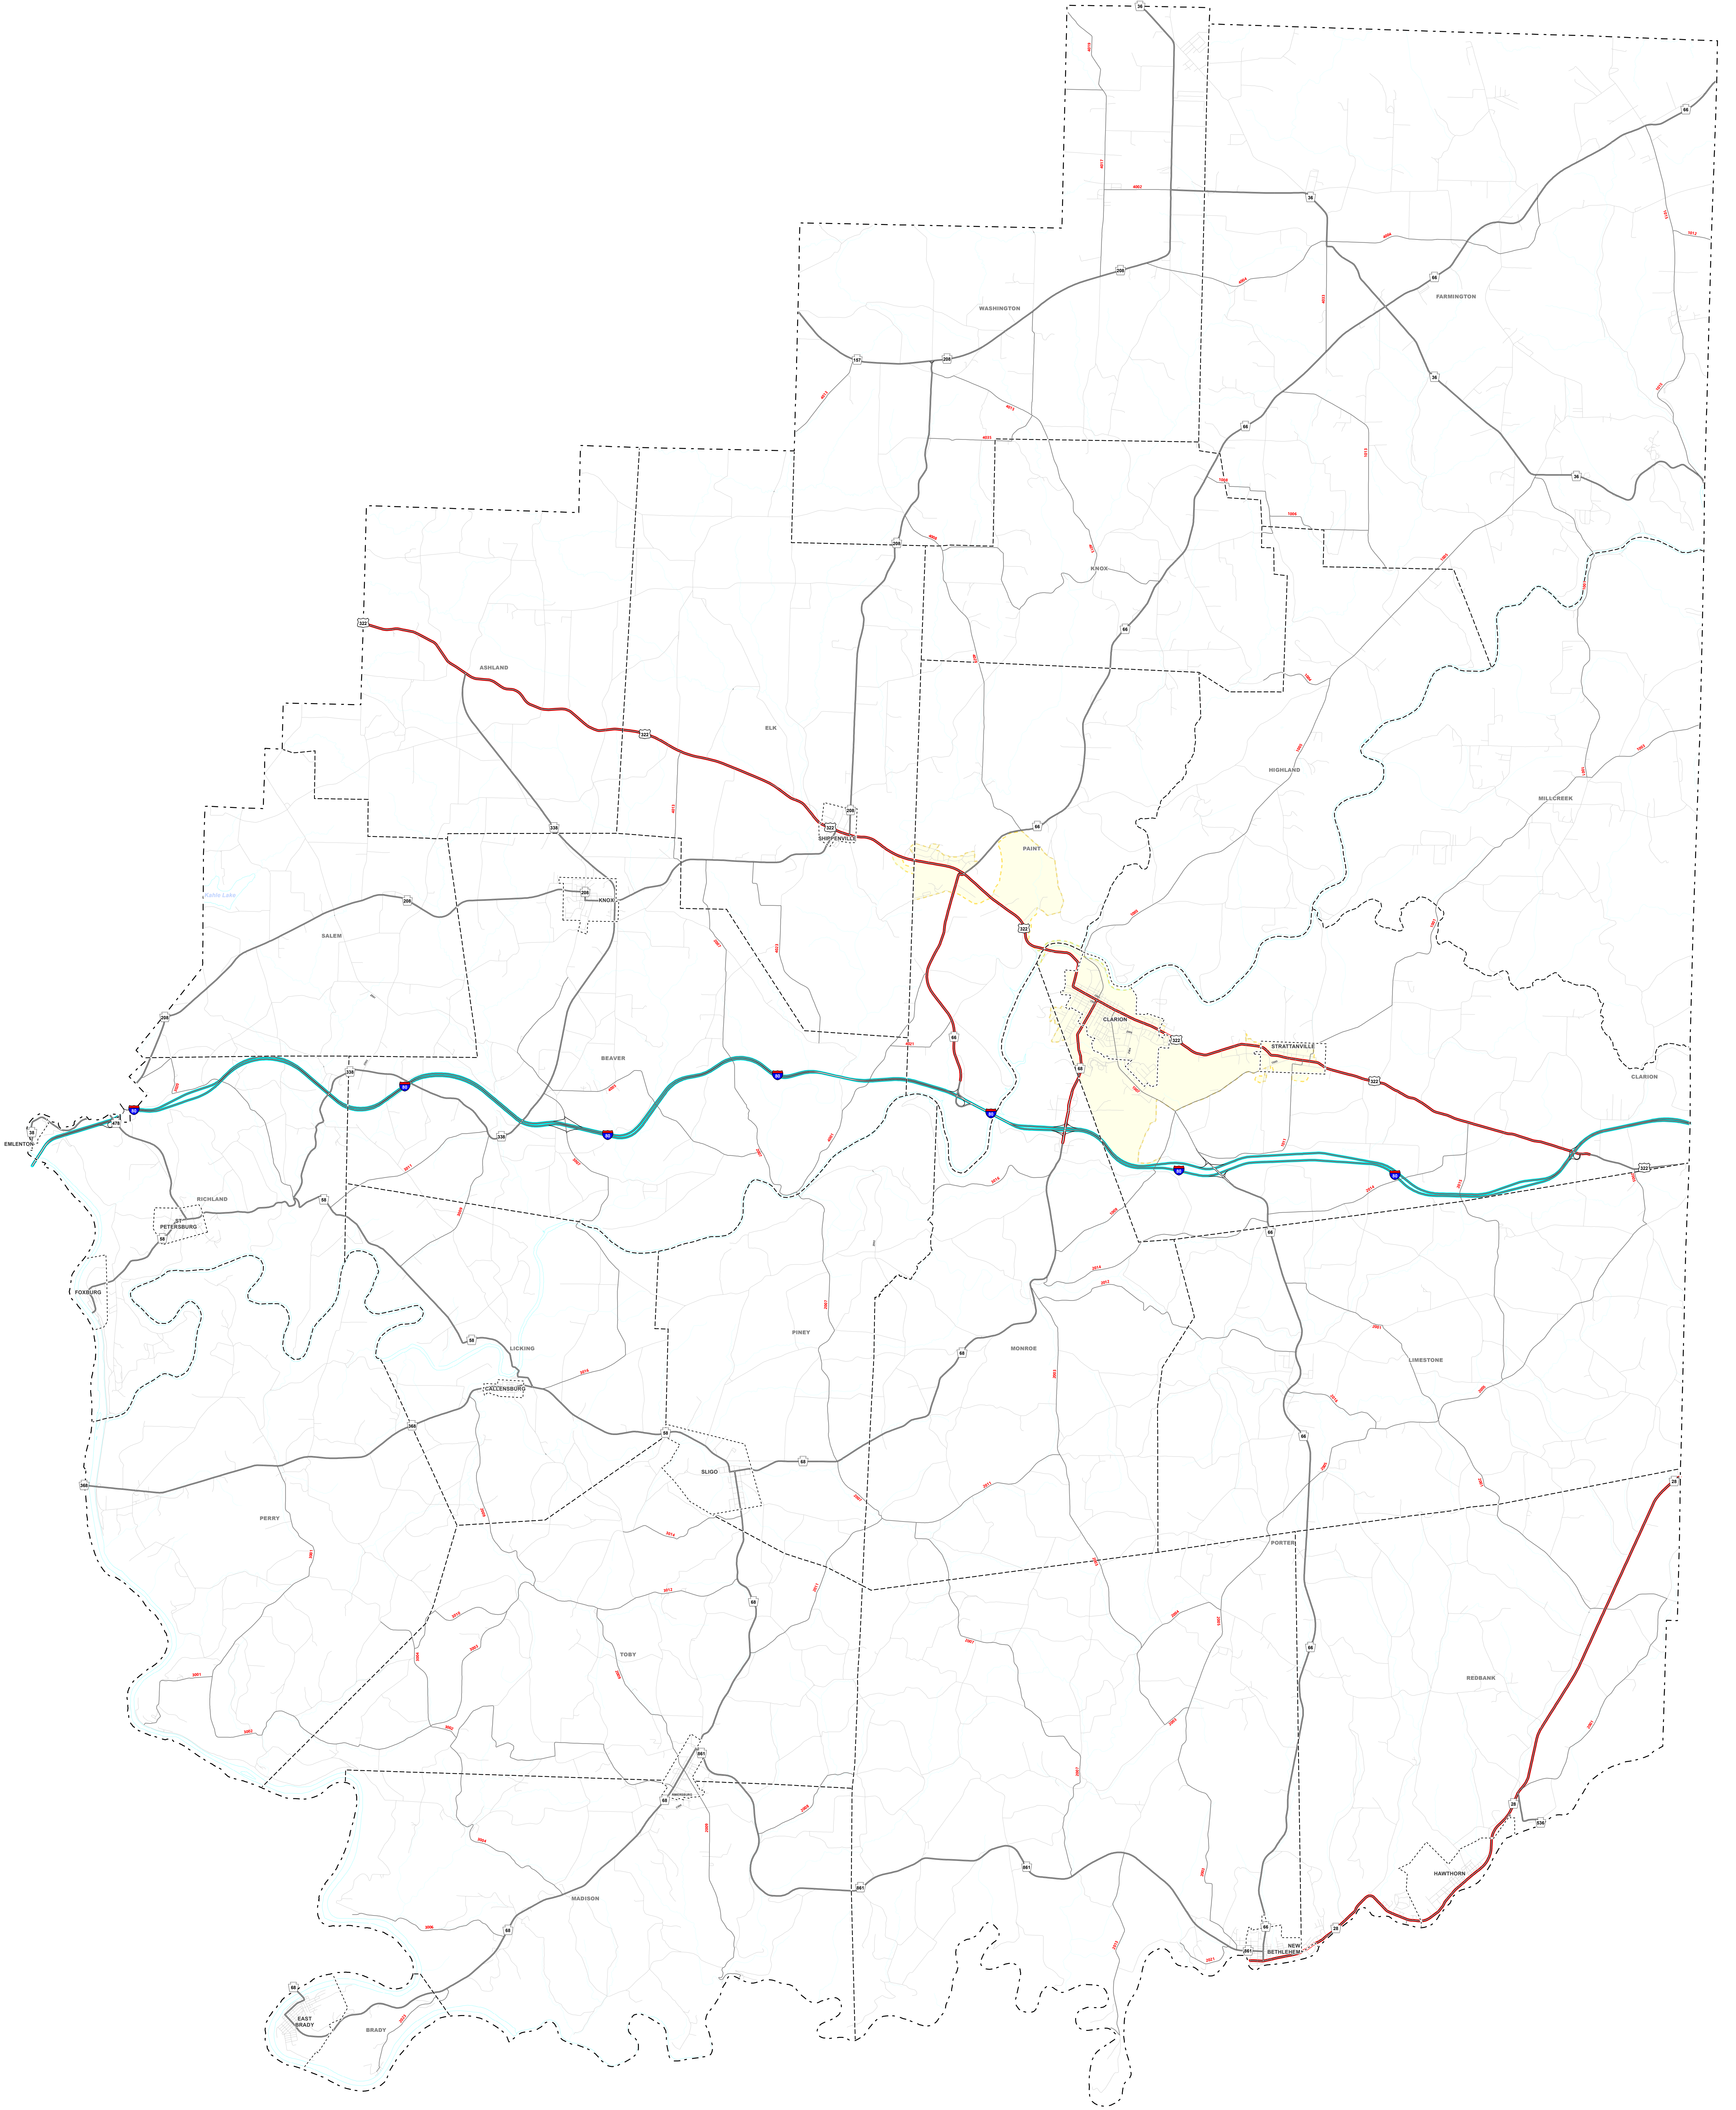

# National Highway System Clarion County

- Legend**
- STATE
  - COUNTY
  - CITY or BORO
  - TOWNSHIP
  - INTERSTATE HIGHWAYS
  - STRATEGIC HIGHWAY NETWORK ROUTES
  - MAJOR STRATEGIC NETWORK CONNECTORS
  - CONGRESSIONAL PRIORITY CORRIDORS
  - OTHER PRINCIPAL ARTERIAL ROUTES
  - INTERMODAL CONNECTORS
  - 2010 SMALL URBAN BOUNDARY
  - 2010 LARGE URBAN BOUNDARY