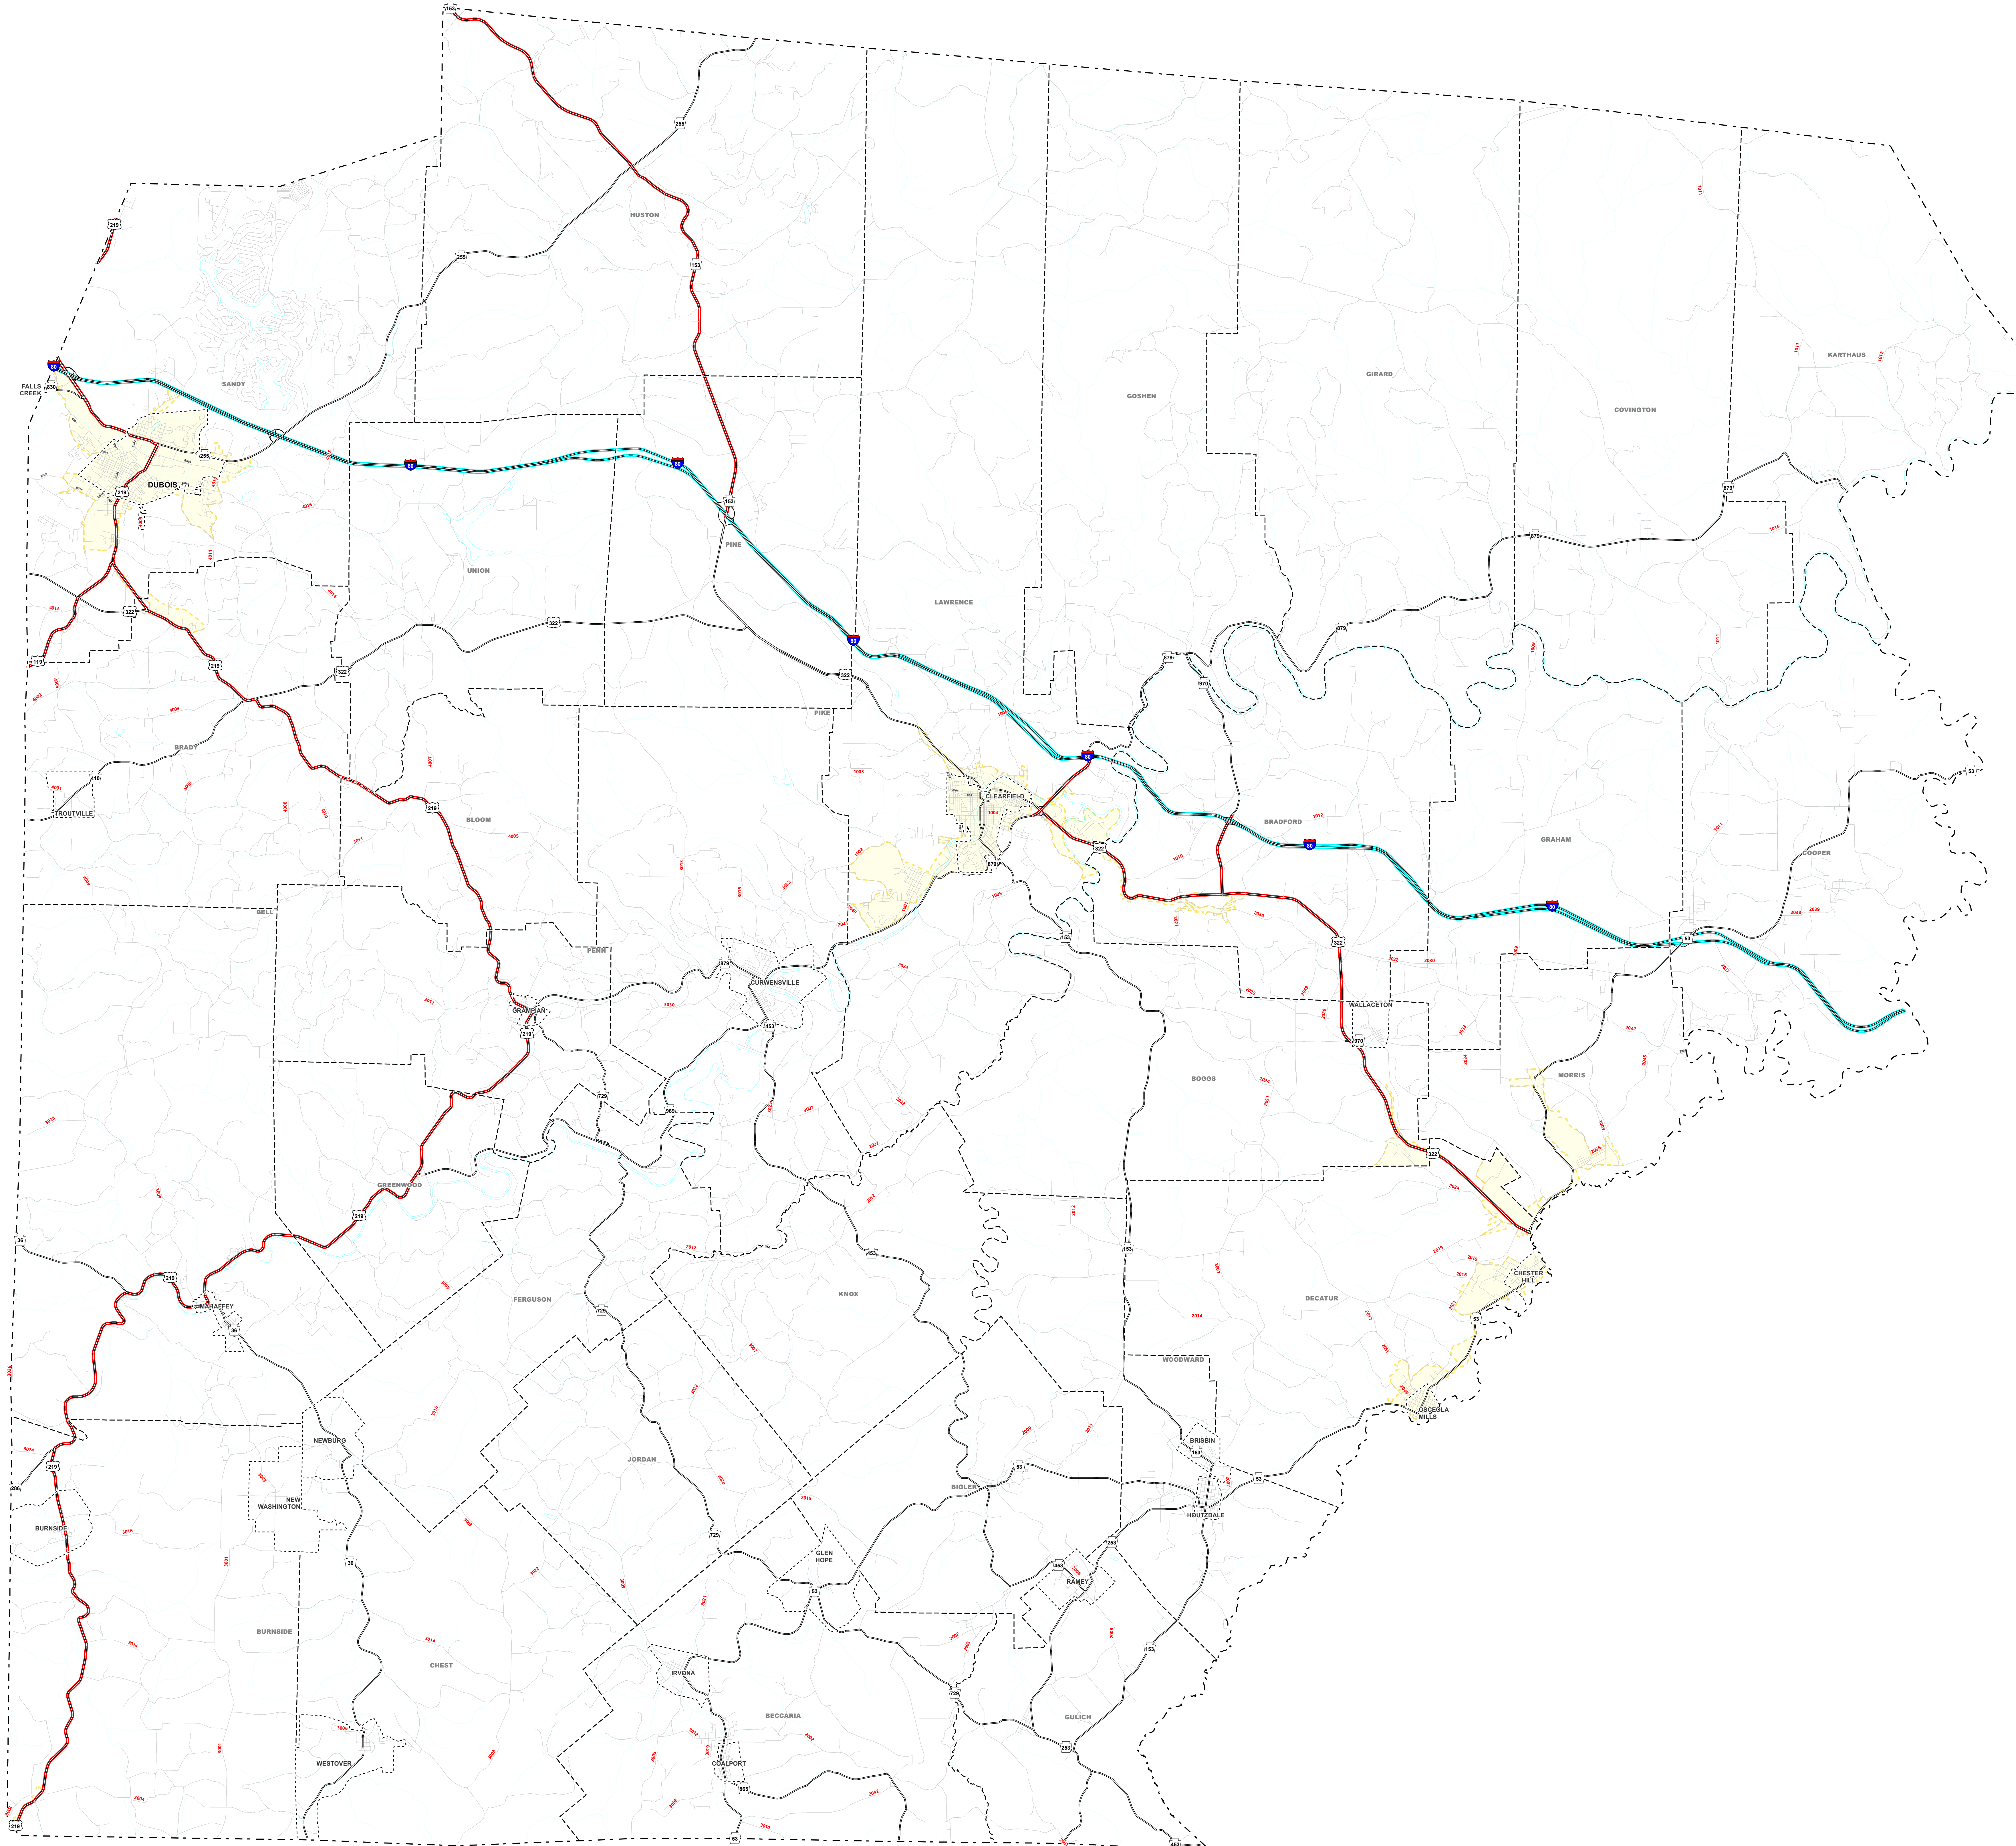

National Highway System Clearfield County

- Legend**
-  STATE
 -  COUNTY
 -  CITY or BORO
 -  TOWNSHIP
 -  INTERSTATE HIGHWAYS
 -  STRATEGIC HIGHWAY NETWORK ROUTES
 -  MAJOR STRATEGIC NETWORK CONNECTORS
 -  CONGRESSIONAL PRIORITY CORRIDORS
 -  OTHER PRINCIPAL ARTERIAL ROUTES
 -  INTERMODAL CONNECTORS
 -  2010 SMALL URBAN BOUNDARY
 -  2010 LARGE URBAN BOUNDARY