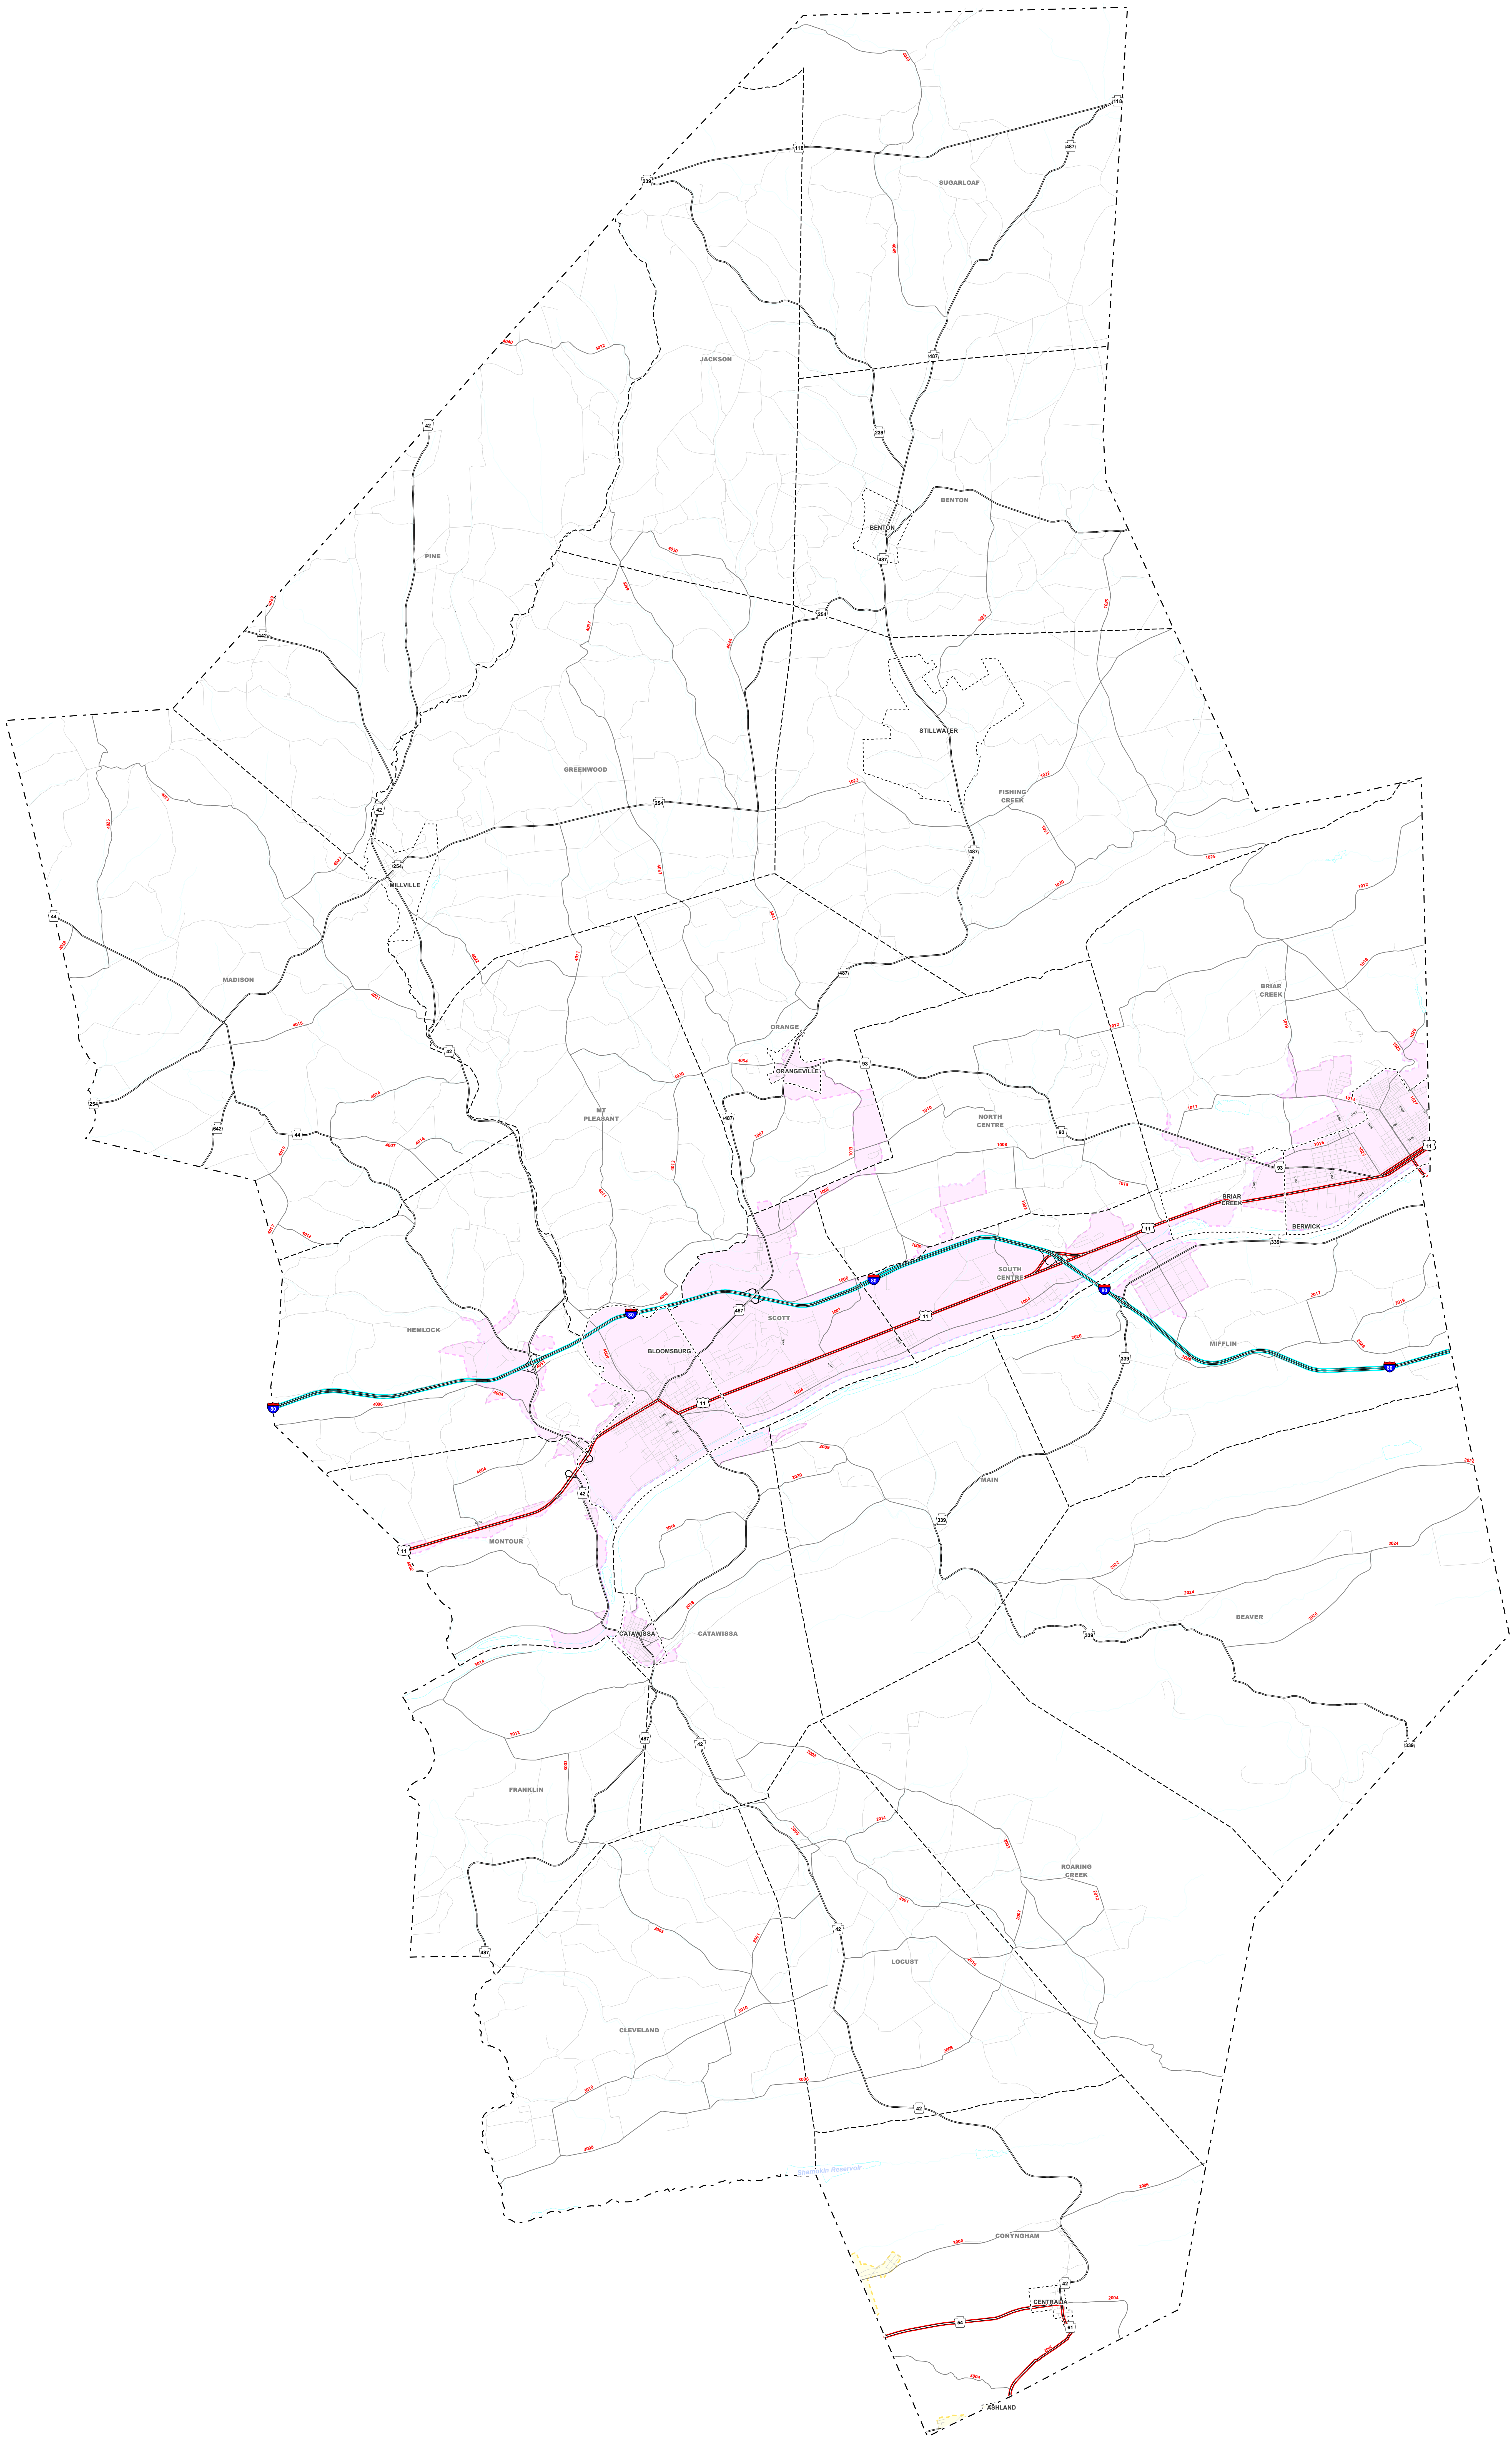

National Highway System Columbia County

- Legend**
- STATE
 - COUNTY
 - CITY or BORO
 - TOWNSHIP
 - INTERSTATE HIGHWAYS
 - STRATEGIC HIGHWAY NETWORK ROUTES
 - MAJOR STRATEGIC NETWORK CONNECTORS
 - CONGRESSIONAL PRIORITY CORRIDORS
 - OTHER PRINCIPAL ARTERIAL ROUTES
 - INTERMODAL CONNECTORS
 - 2010 SMALL URBAN BOUNDARY
 - 2010 LARGE URBAN BOUNDARY