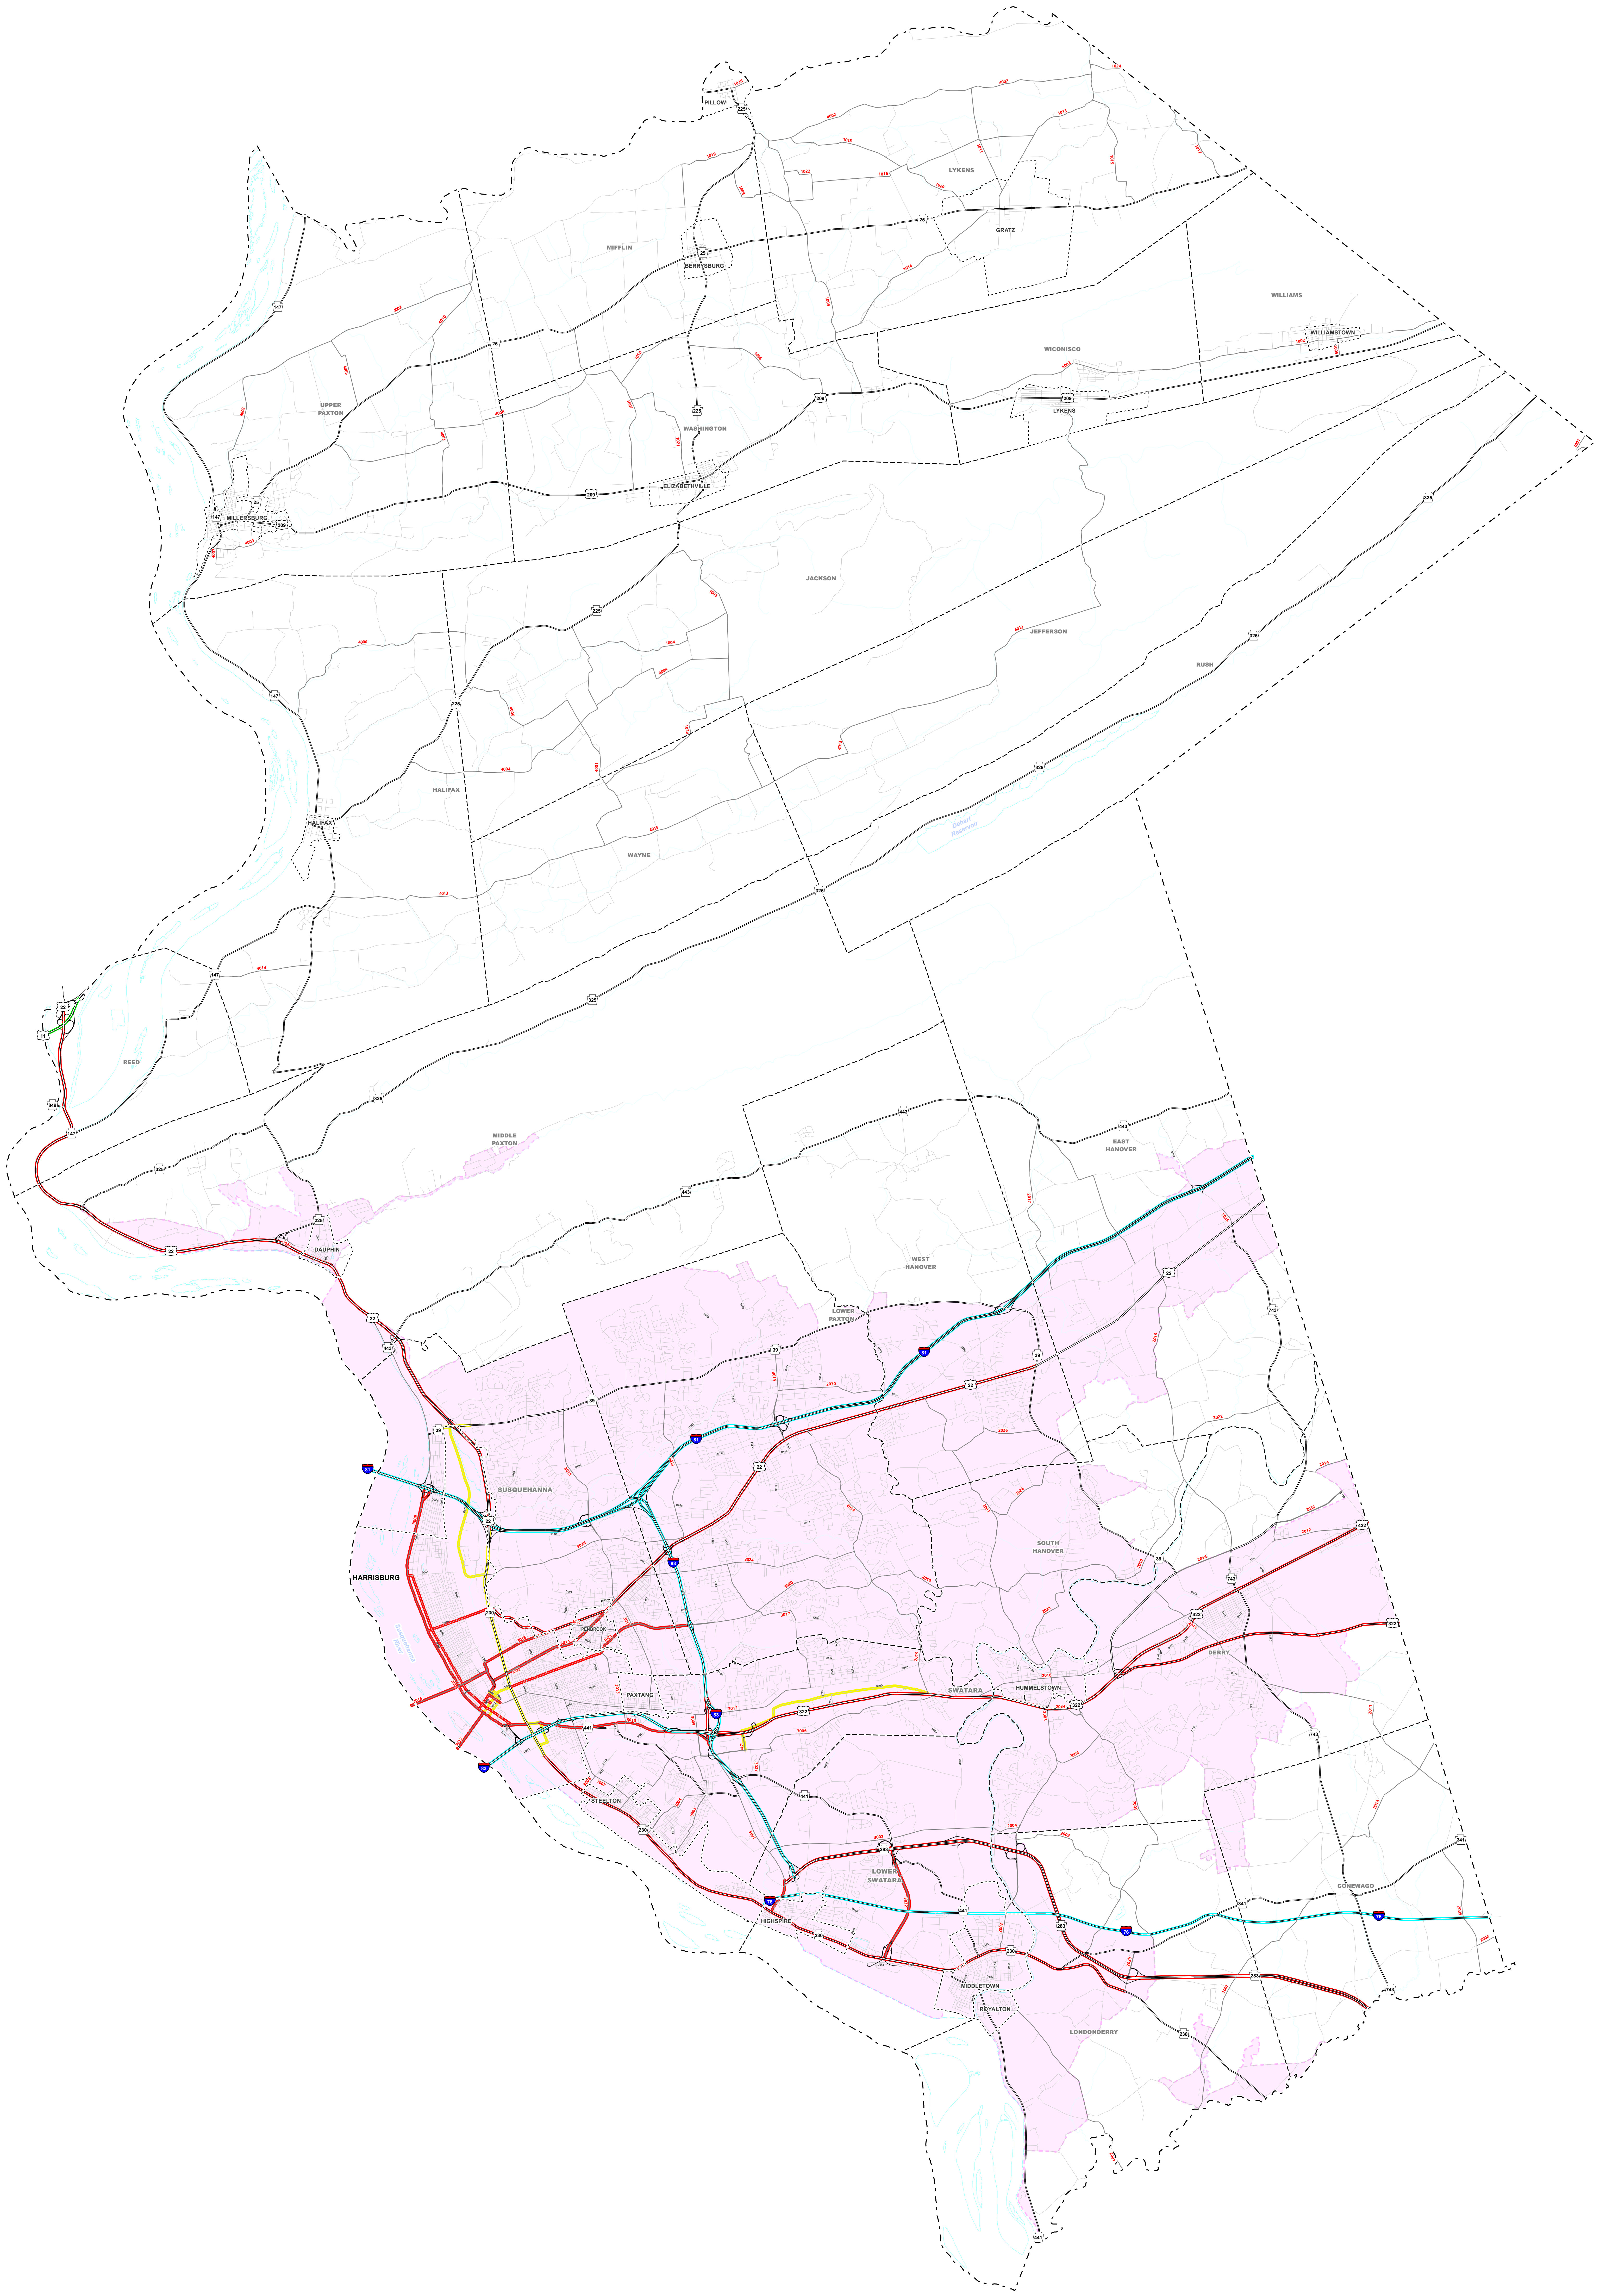

National Highway System Dauphin County

- Legend**
- ▬ STATE
 - ▬ COUNTY
 - ▬ CITY or BORO
 - ▬ TOWNSHIP
 - ▬ INTERSTATE HIGHWAYS
 - ▬ STRATEGIC HIGHWAY NETWORK ROUTES
 - ▬ MAJOR STRATEGIC NETWORK CONNECTORS
 - ▬ CONGRESSIONAL PRIORITY CORRIDORS
 - ▬ OTHER PRINCIPAL ARTERIAL ROUTES
 - ▬ INTERMODAL CONNECTORS
 - ▬ 2010 SMALL URBAN BOUNDARY
 - ▬ 2010 LARGE URBAN BOUNDARY