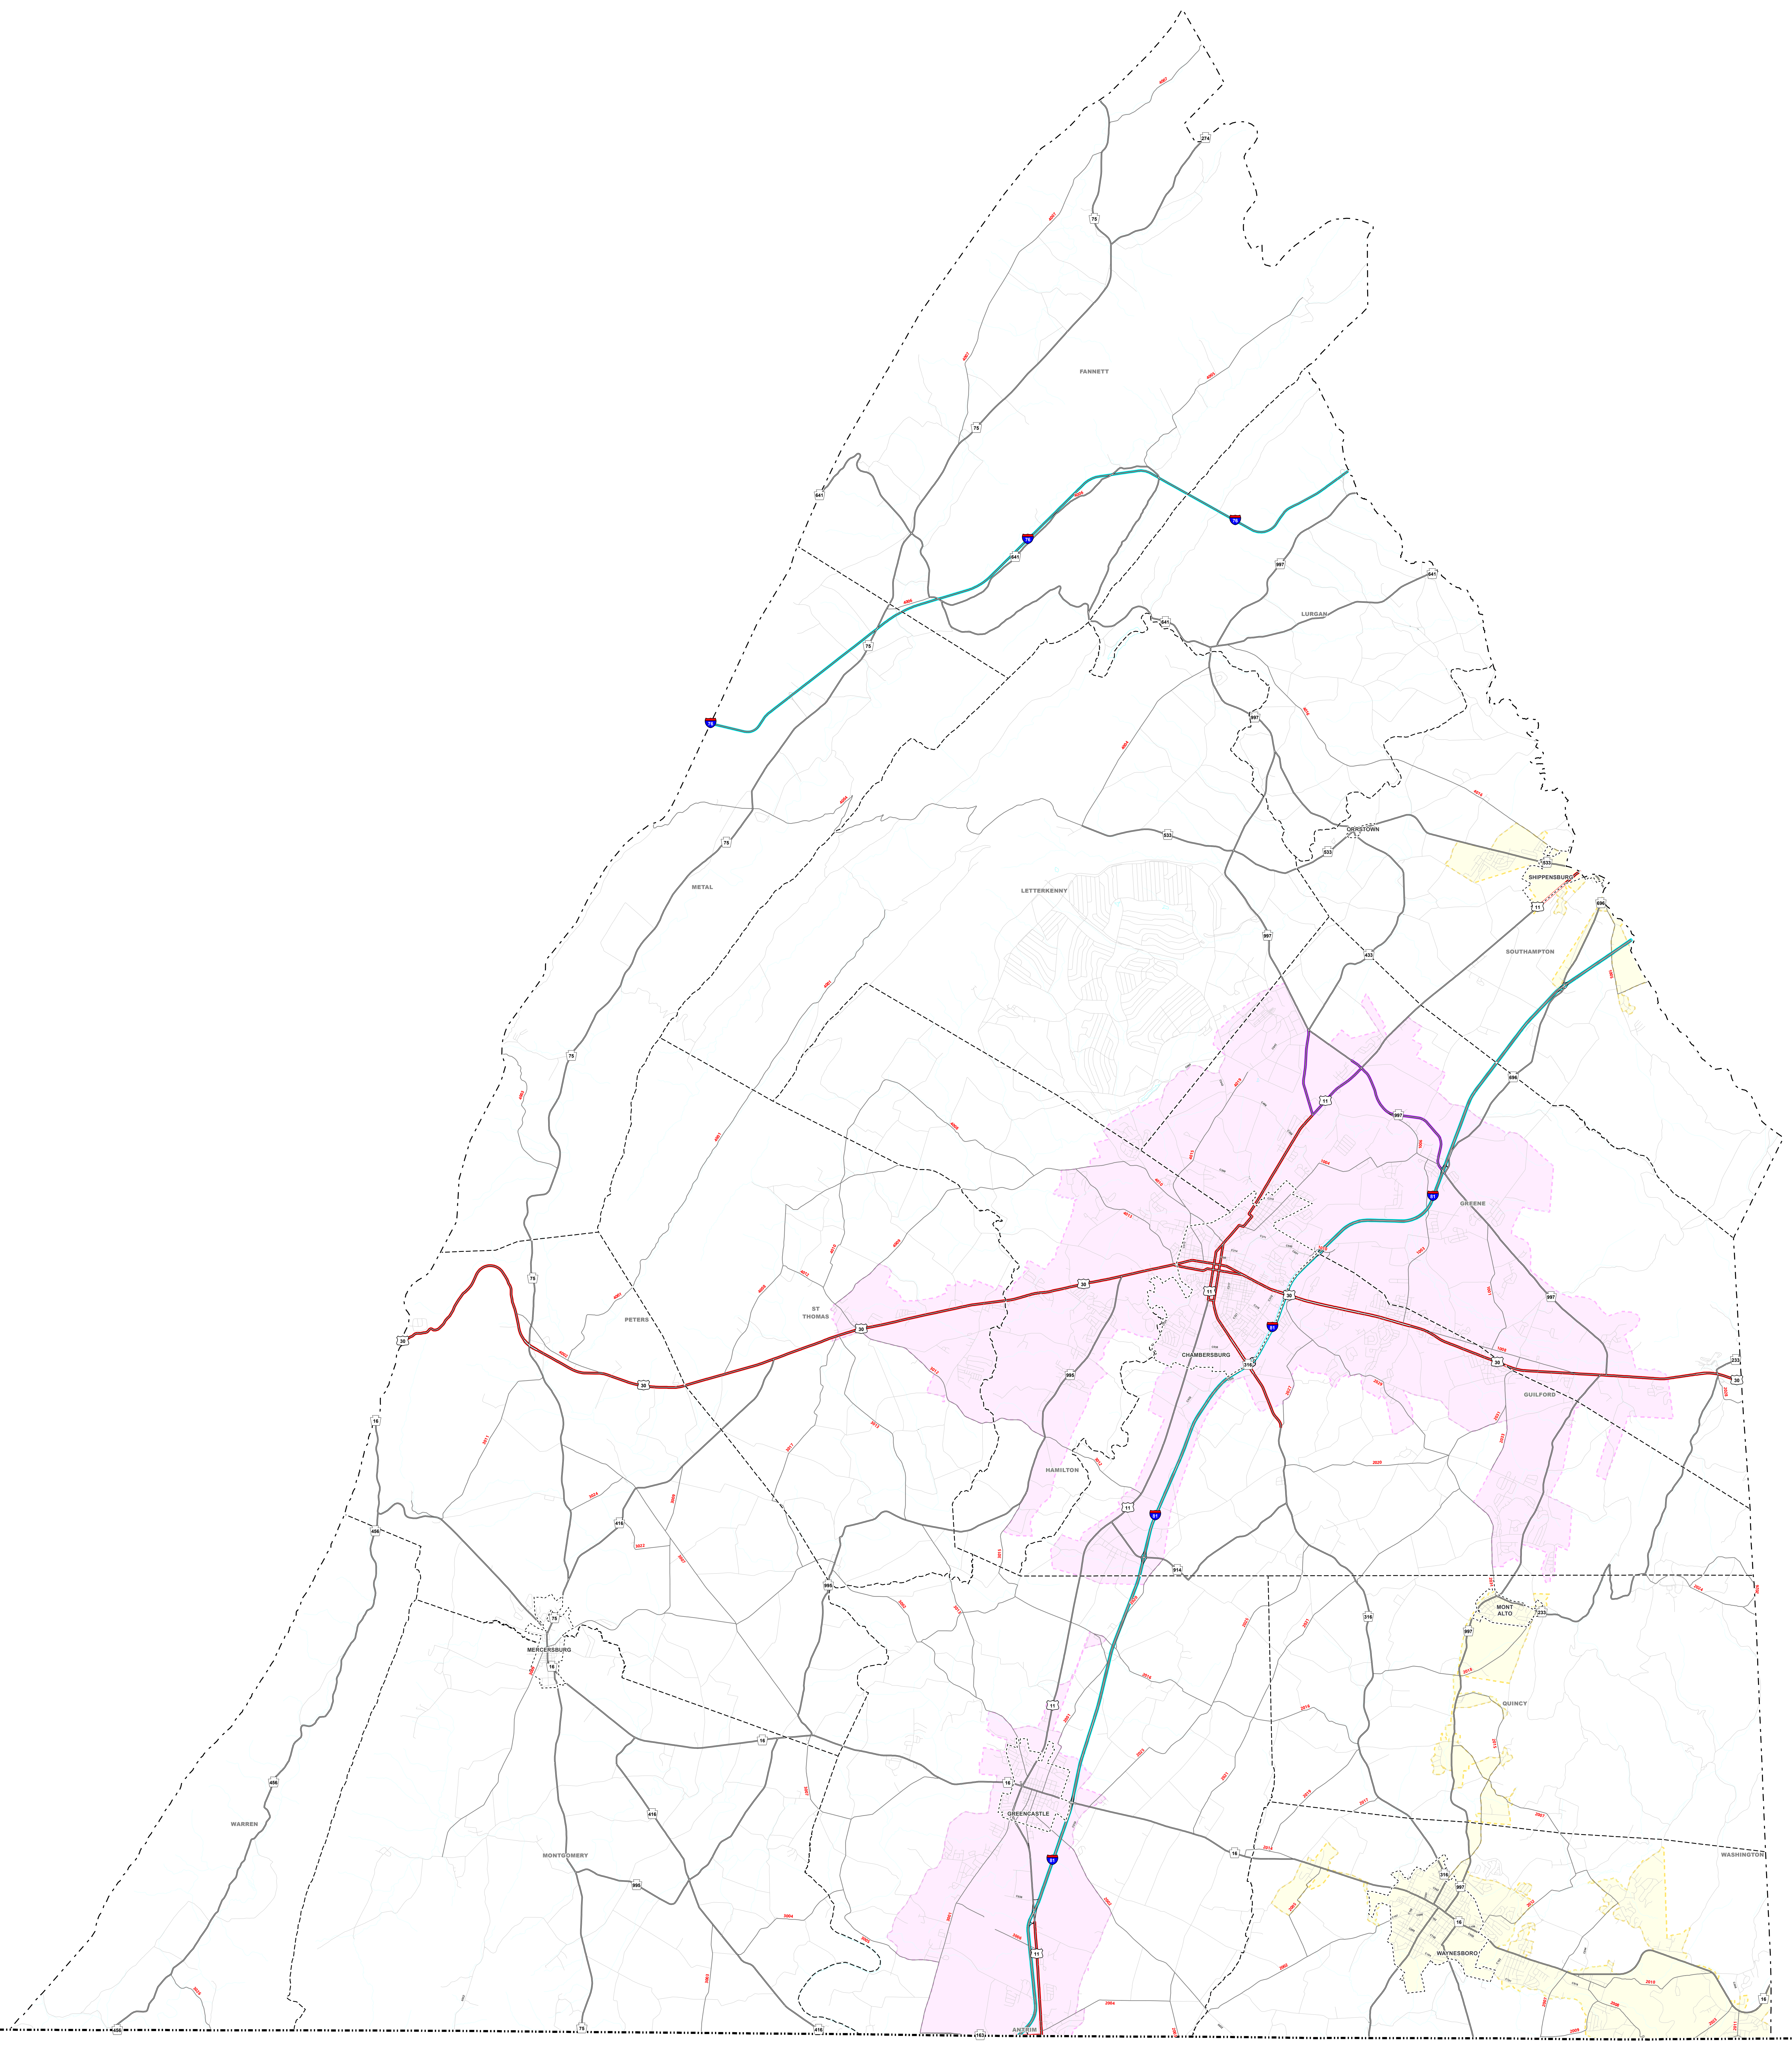

National Highway System Franklin County

- Legend**
-  STATE
 -  COUNTY
 -  CITY or BORO
 -  TOWNSHIP
 -  INTERSTATE HIGHWAYS
 -  STRATEGIC HIGHWAY NETWORK ROUTES
 -  MAJOR STRATEGIC NETWORK CONNECTORS
 -  CONGRESSIONAL PRIORITY CORRIDORS
 -  OTHER PRINCIPAL ARTERIAL ROUTES
 -  INTERMODAL CONNECTORS
 -  2010 SMALL URBAN BOUNDARY
 - 2010 LARGE URBAN BOUNDARY