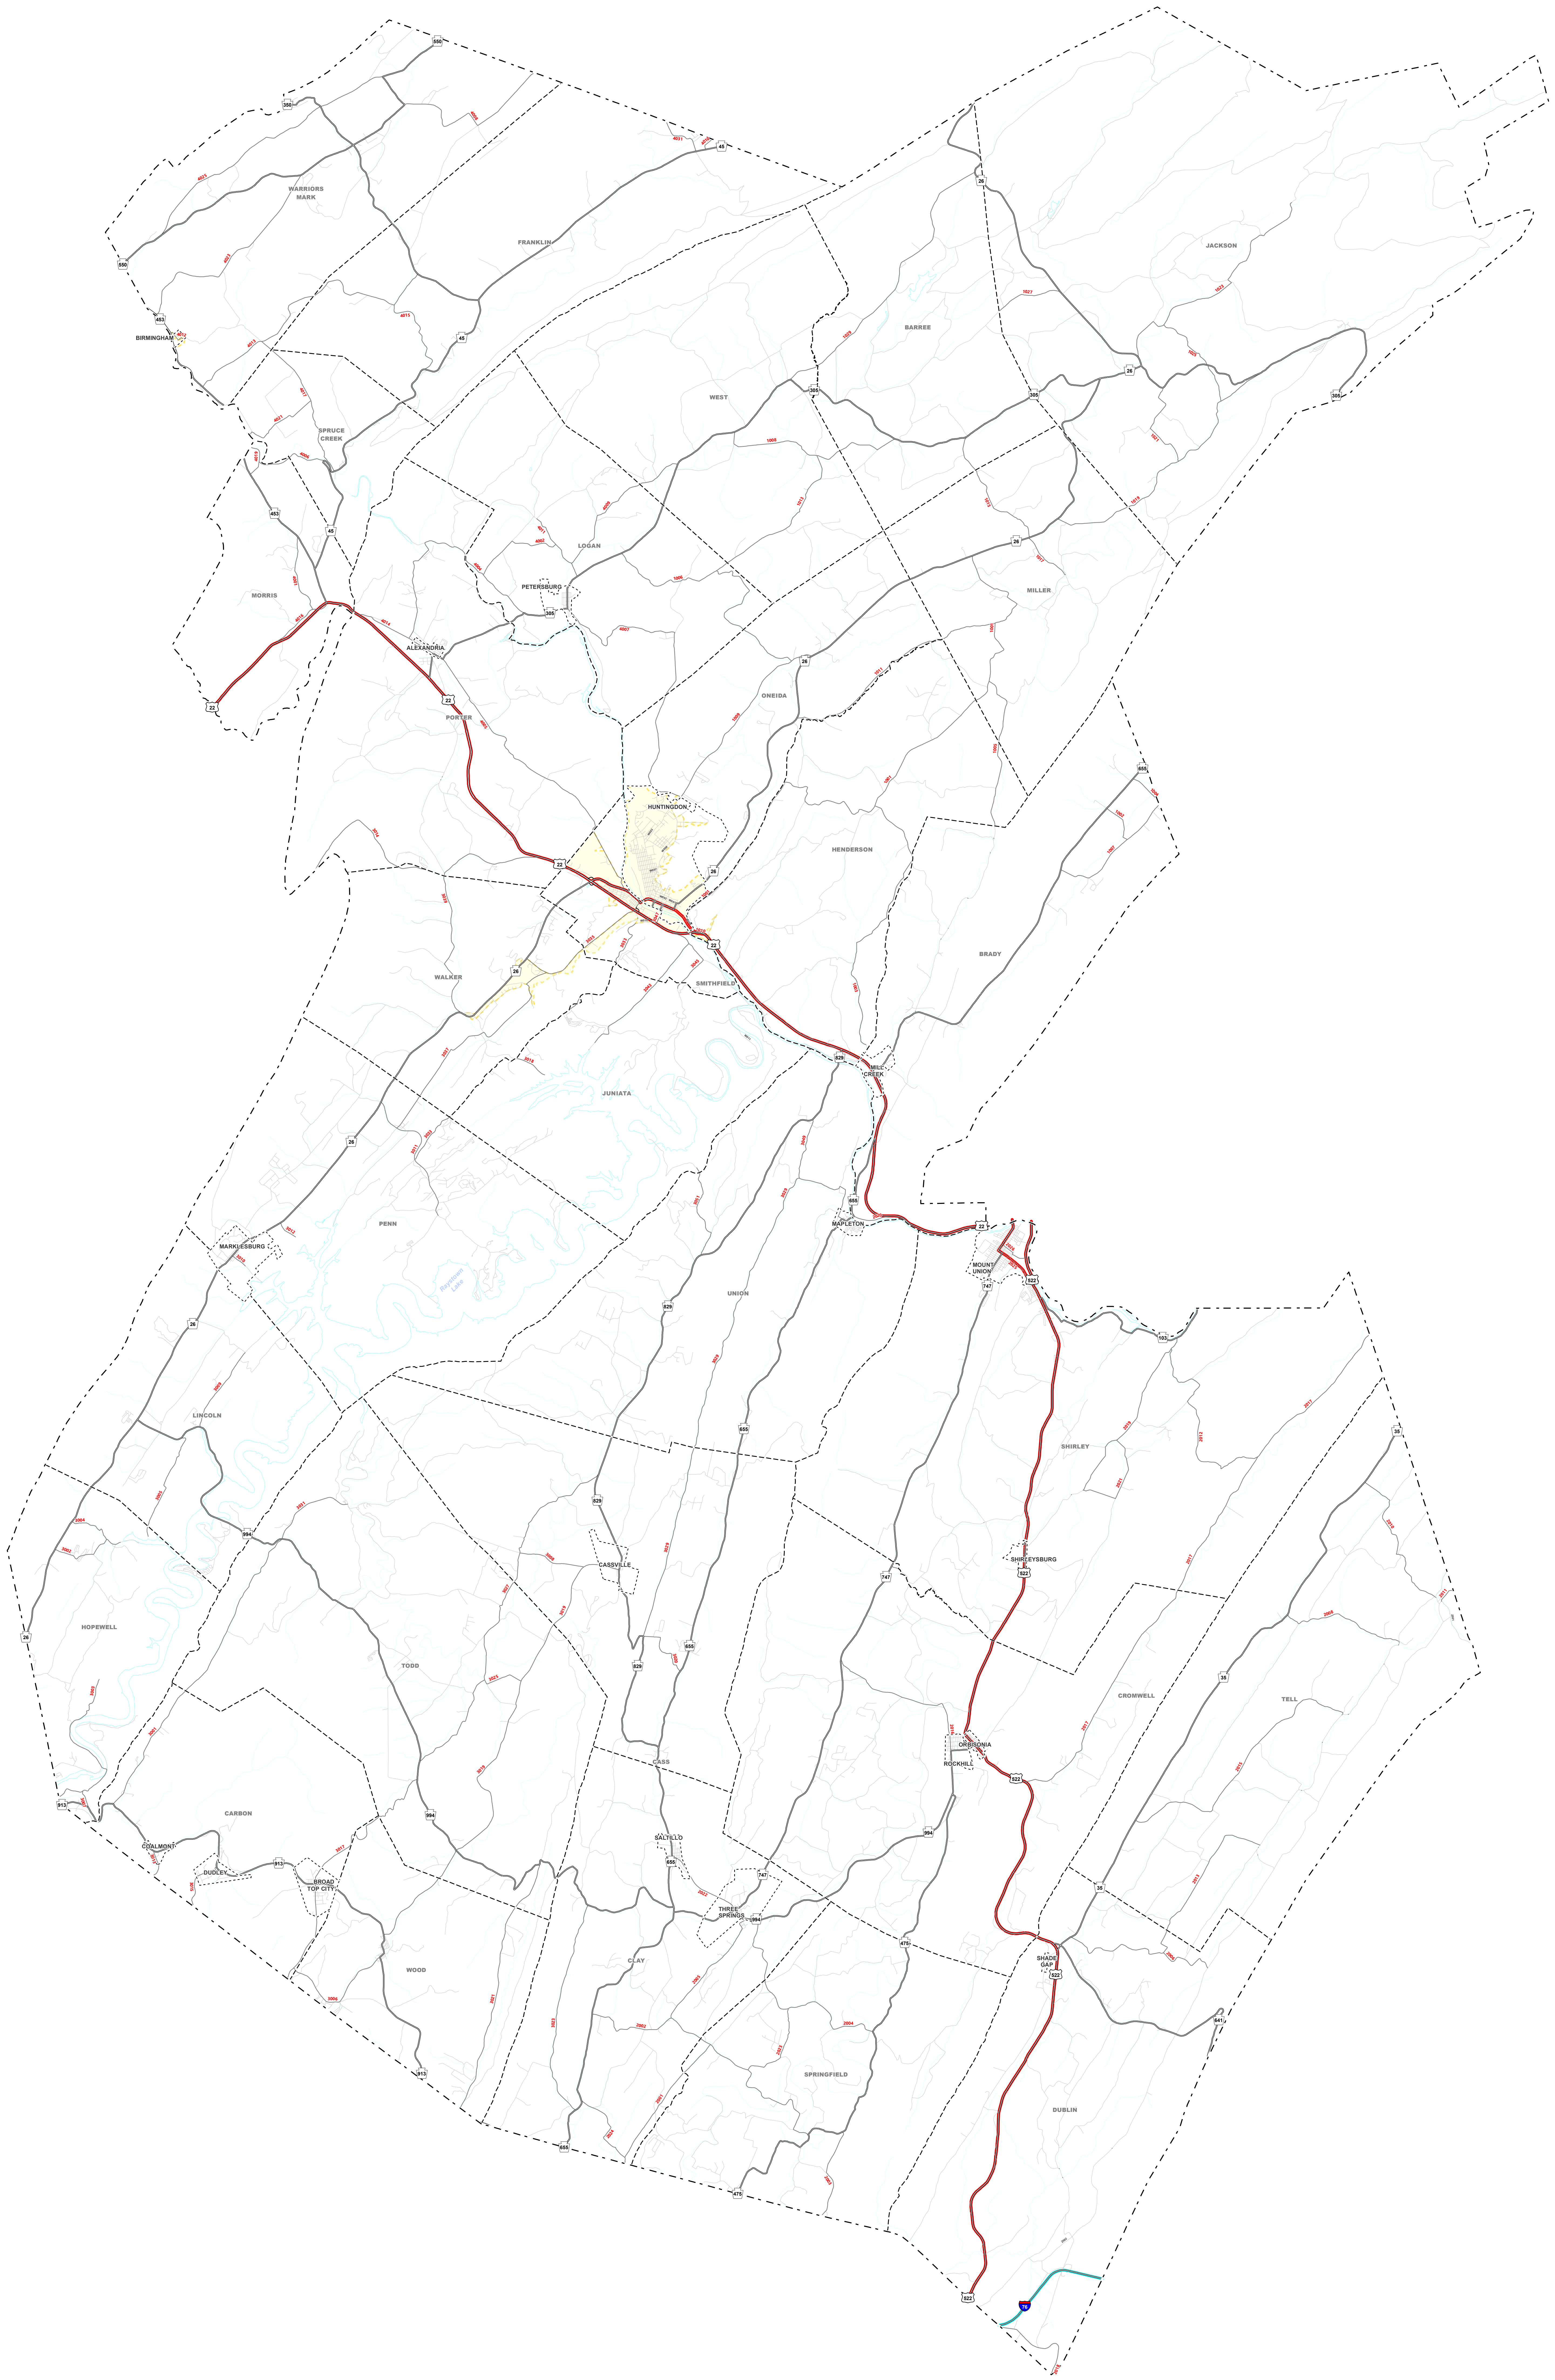

National Highway System Huntingdon County

- Legend**
- STATE
 - COUNTY
 - CITY or BORO
 - TOWNSHIP
 - INTERSTATE HIGHWAYS
 - STRATEGIC HIGHWAY NETWORK ROUTES
 - MAJOR STRATEGIC NETWORK CONNECTORS
 - CONGRESSIONAL PRIORITY CORRIDORS
 - OTHER PRINCIPAL ARTERIAL ROUTES
 - INTERMODAL CONNECTORS
 - 2010 SMALL URBAN BOUNDARY
 - 2010 LARGE URBAN BOUNDARY