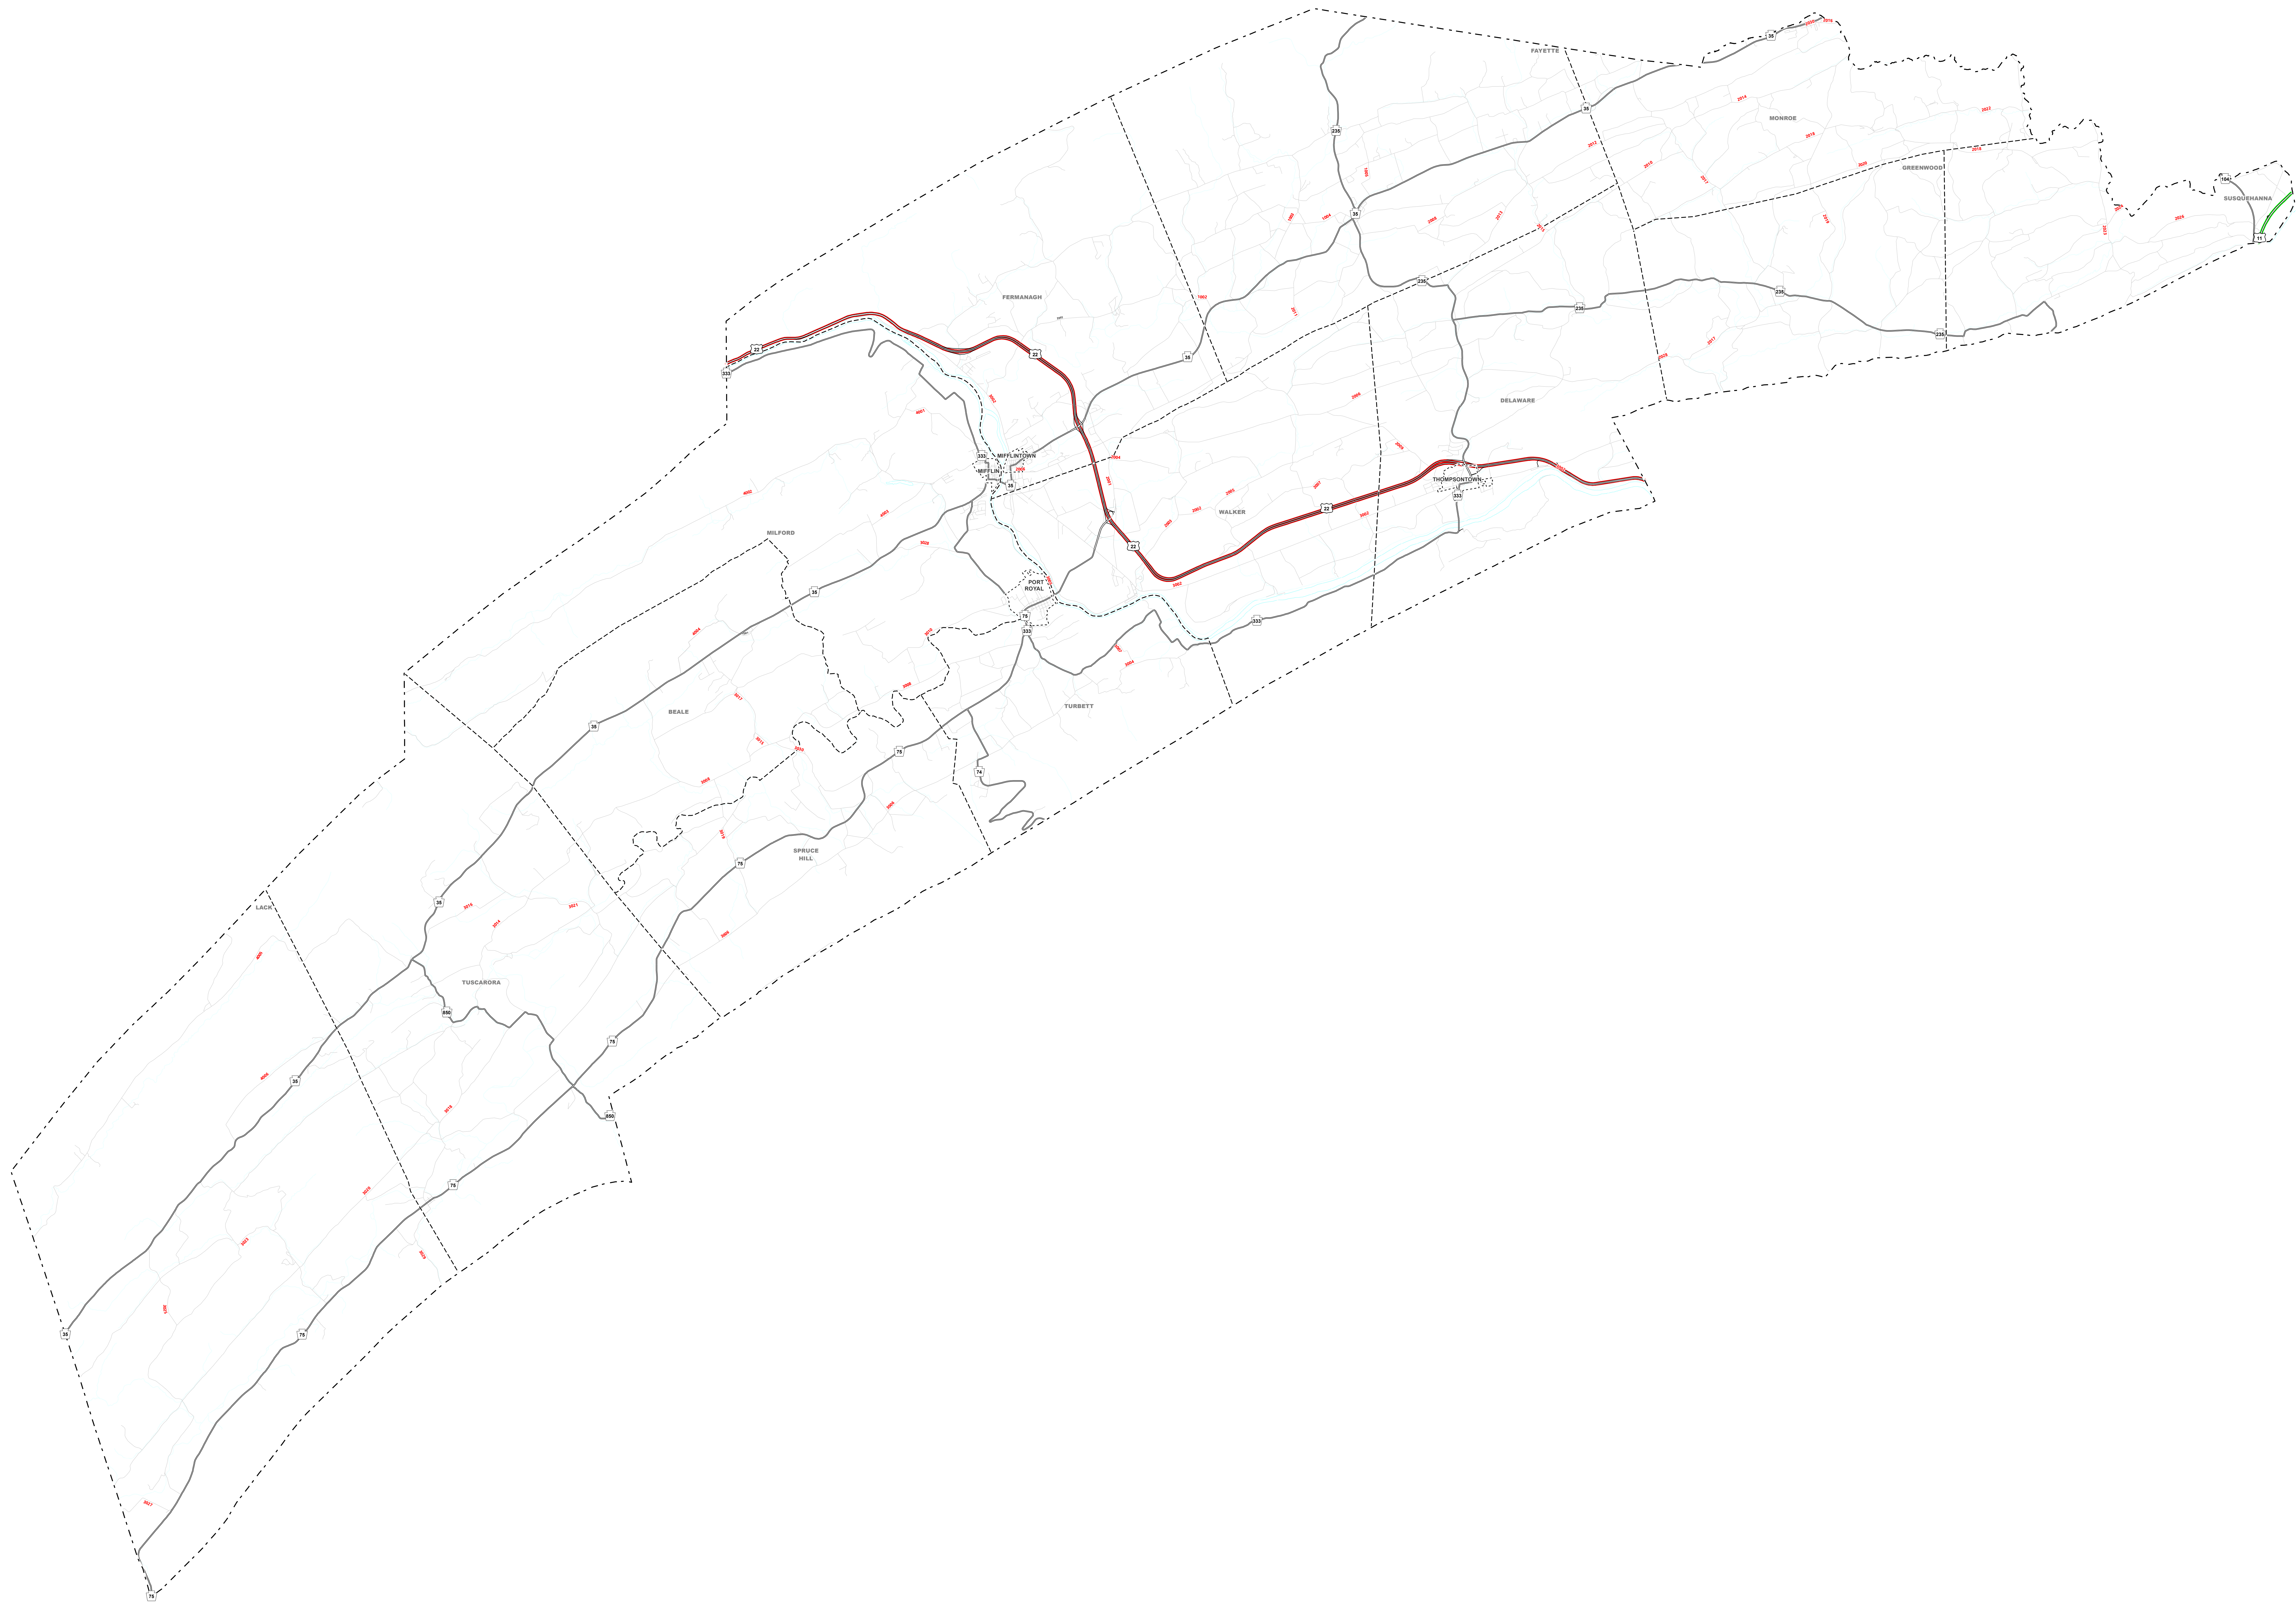

National Highway System Juniata County

- Legend**
-  STATE
 -  COUNTY
 -  CITY or BORO
 -  TOWNSHIP
 -  INTERSTATE HIGHWAYS
 -  STRATEGIC HIGHWAY NETWORK ROUTES
 -  MAJOR STRATEGIC NETWORK CONNECTORS
 -  CONGRESSIONAL PRIORITY CORRIDORS
 -  OTHER PRINCIPAL ARTERIAL ROUTES
 -  INTERMODAL CONNECTORS
 -  2010 SMALL URBAN BOUNDARY
 -  2010 LARGE URBAN BOUNDARY