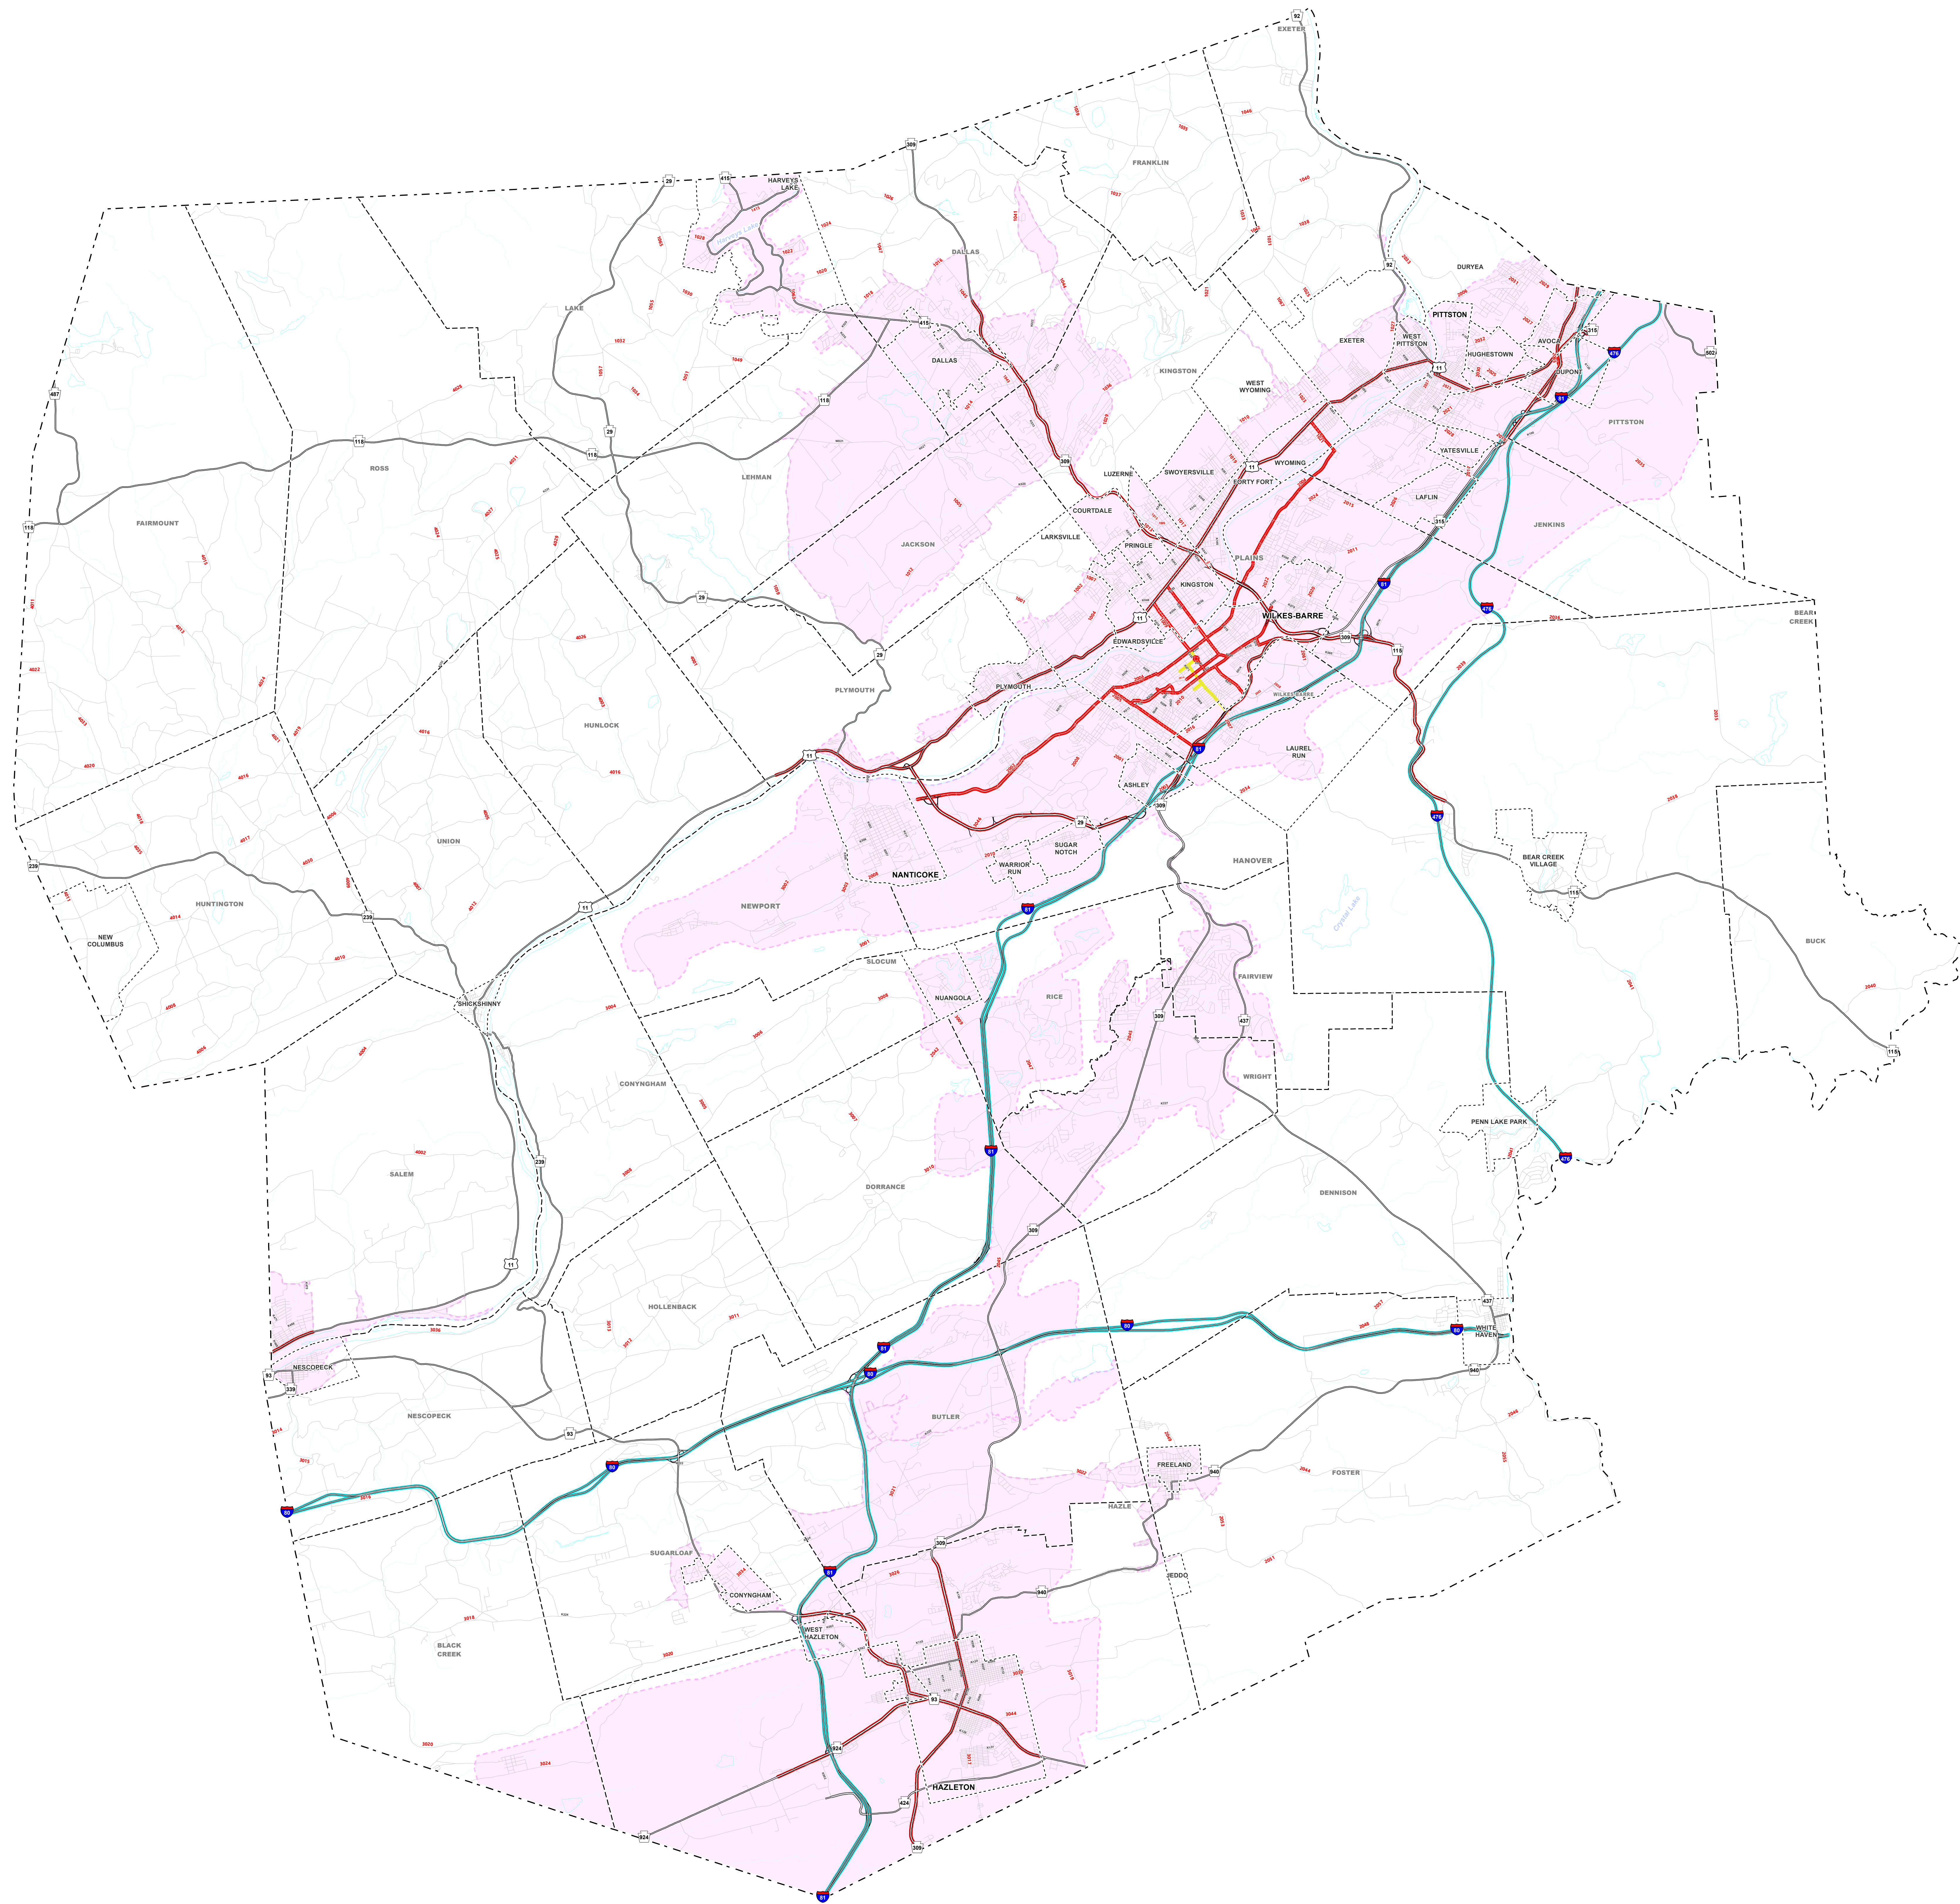

National Highway System Luzerne County

- Legend**
- STATE
 - COUNTY
 - CITY or BORO
 - TOWNSHIP
 - INTERSTATE HIGHWAYS
 - STRATEGIC HIGHWAY NETWORK ROUTES
 - MAJOR STRATEGIC NETWORK CONNECTORS
 - CONGRESSIONAL PRIORITY CORRIDORS
 - OTHER PRINCIPAL ARTERIAL ROUTES
 - INTERMODAL CONNECTORS
 - 2010 SMALL URBAN BOUNDARY
 - 2010 LARGE URBAN BOUNDARY