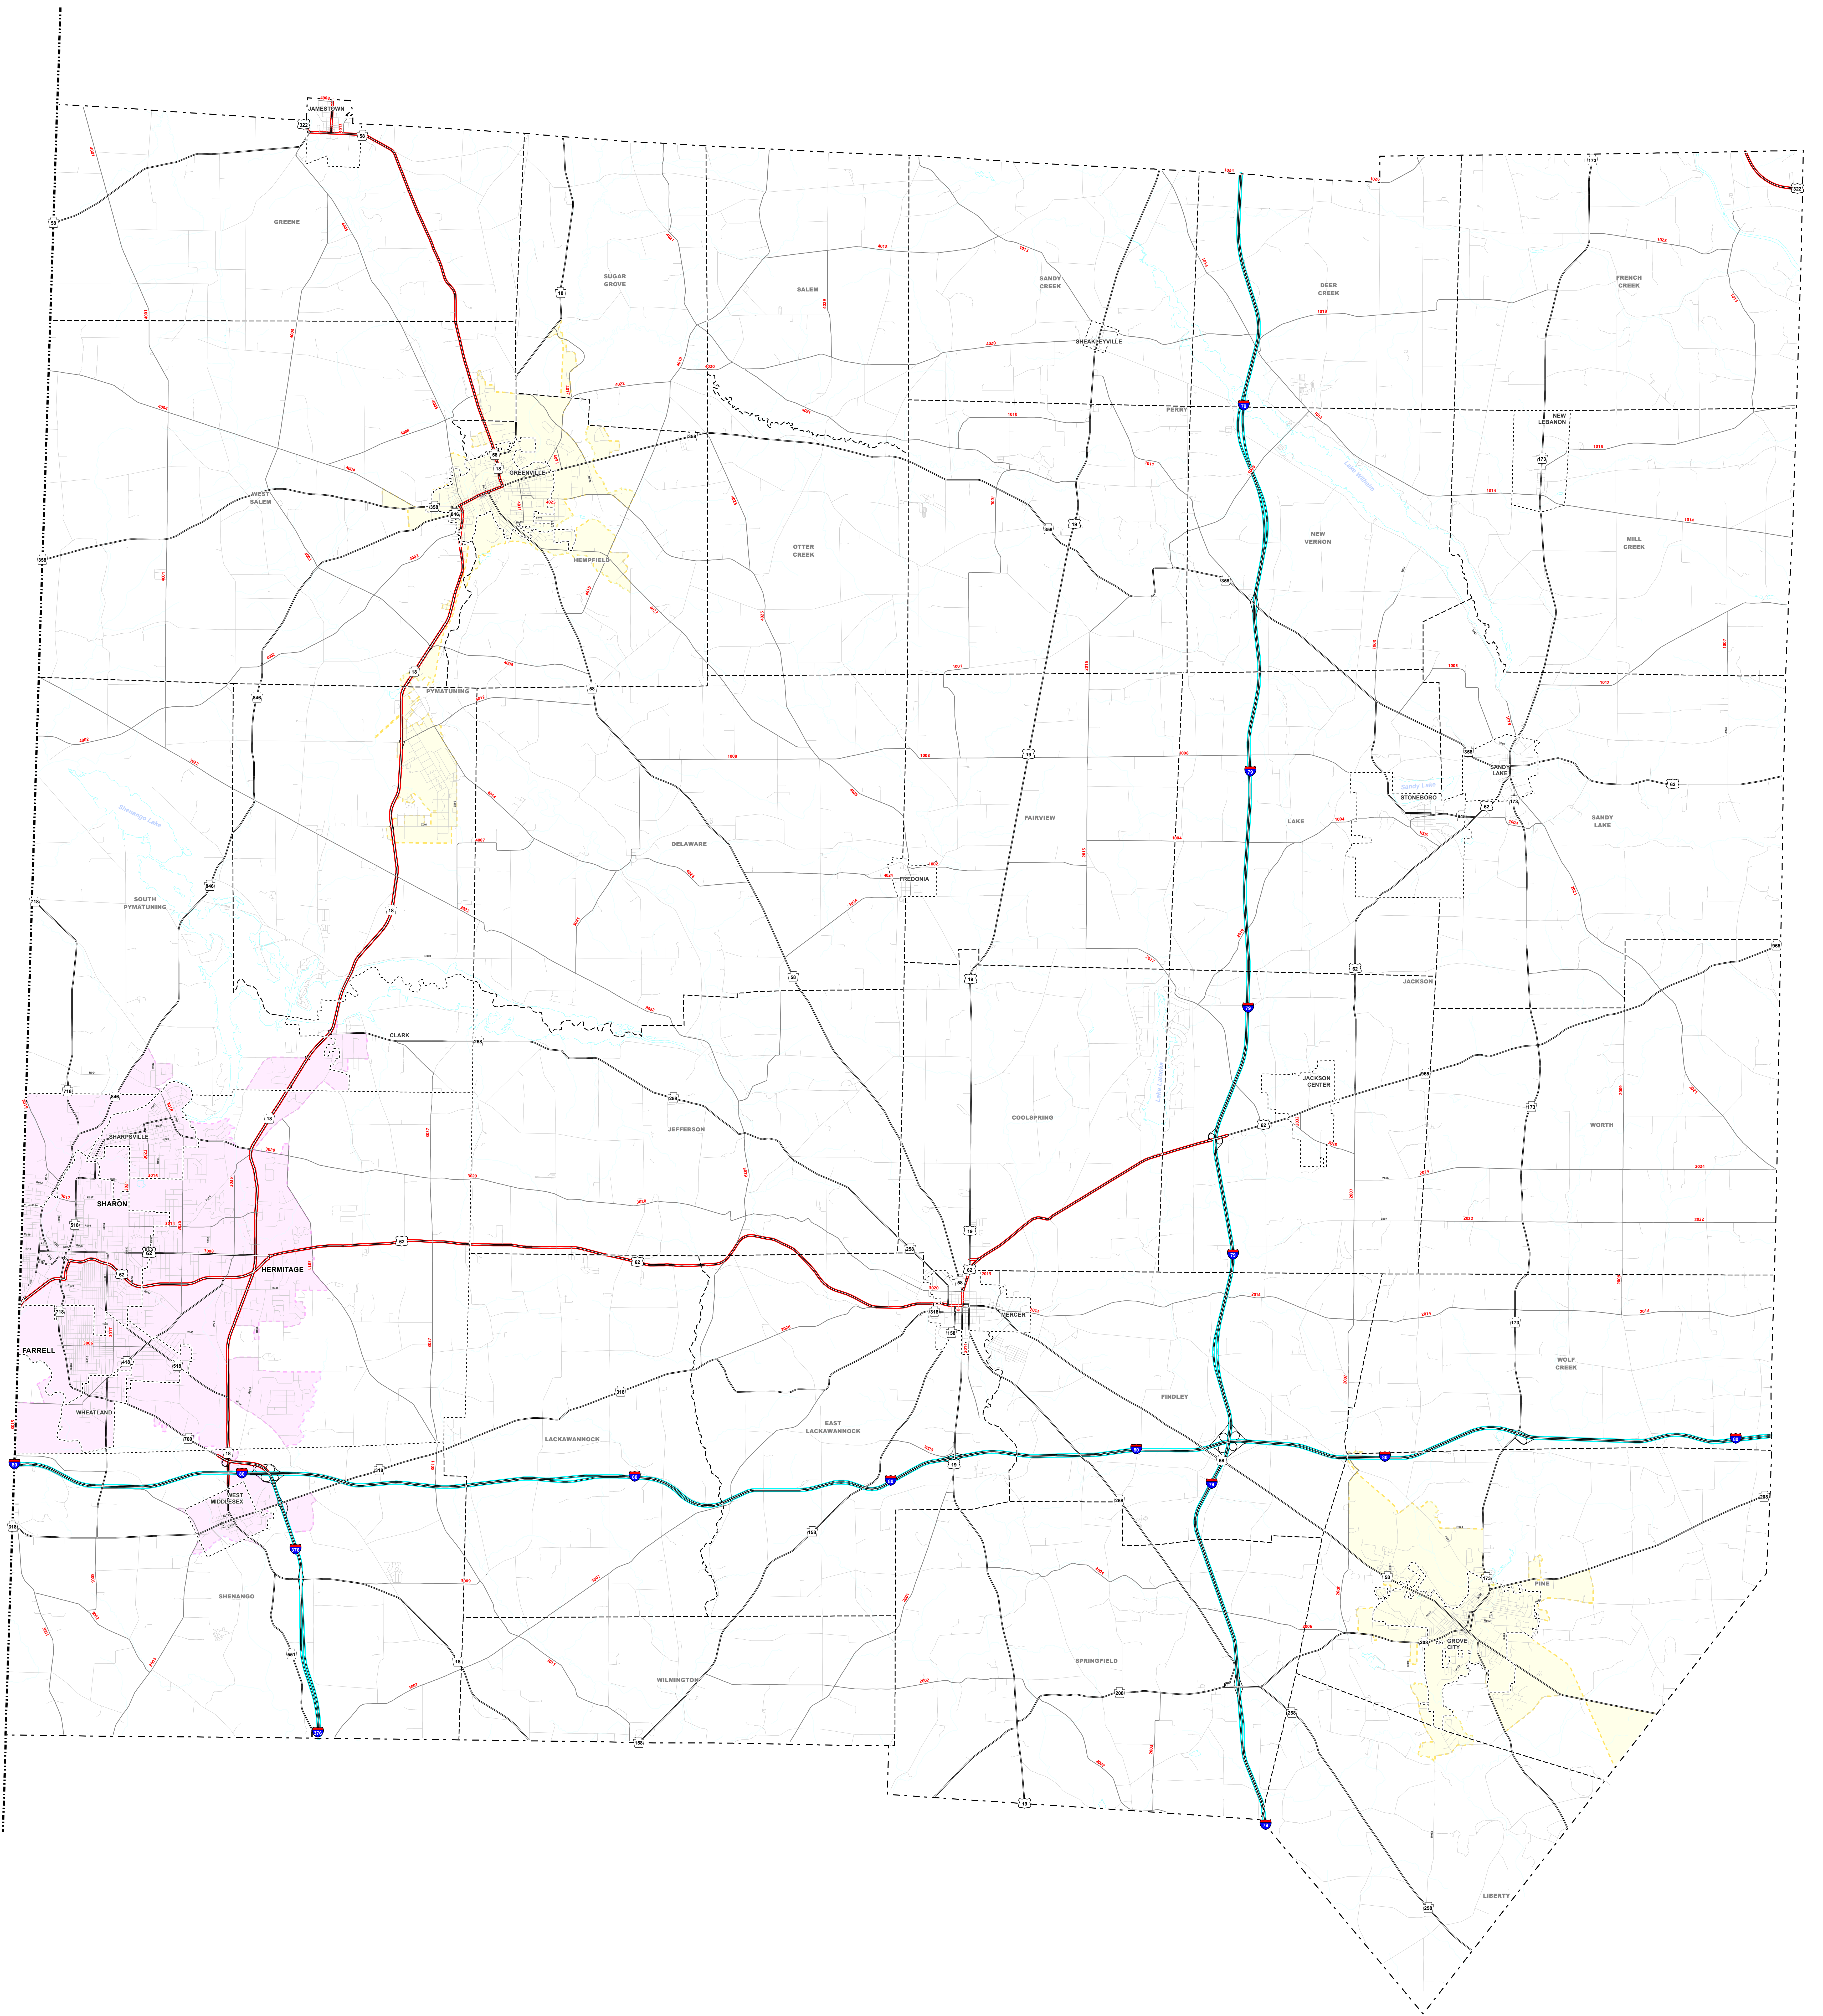

National Highway System Mercer County

- Legend**
- STATE
 - COUNTY
 - CITY or BORO
 - TOWNSHIP
 - INTERSTATE HIGHWAYS
 - STRATEGIC HIGHWAY NETWORK ROUTES
 - MAJOR STRATEGIC NETWORK CONNECTORS
 - CONGRESSIONAL PRIORITY CORRIDORS
 - OTHER PRINCIPAL ARTERIAL ROUTES
 - INTERMODAL CONNECTORS
 - 2010 SMALL URBAN BOUNDARY
 - 2010 LARGE URBAN BOUNDARY