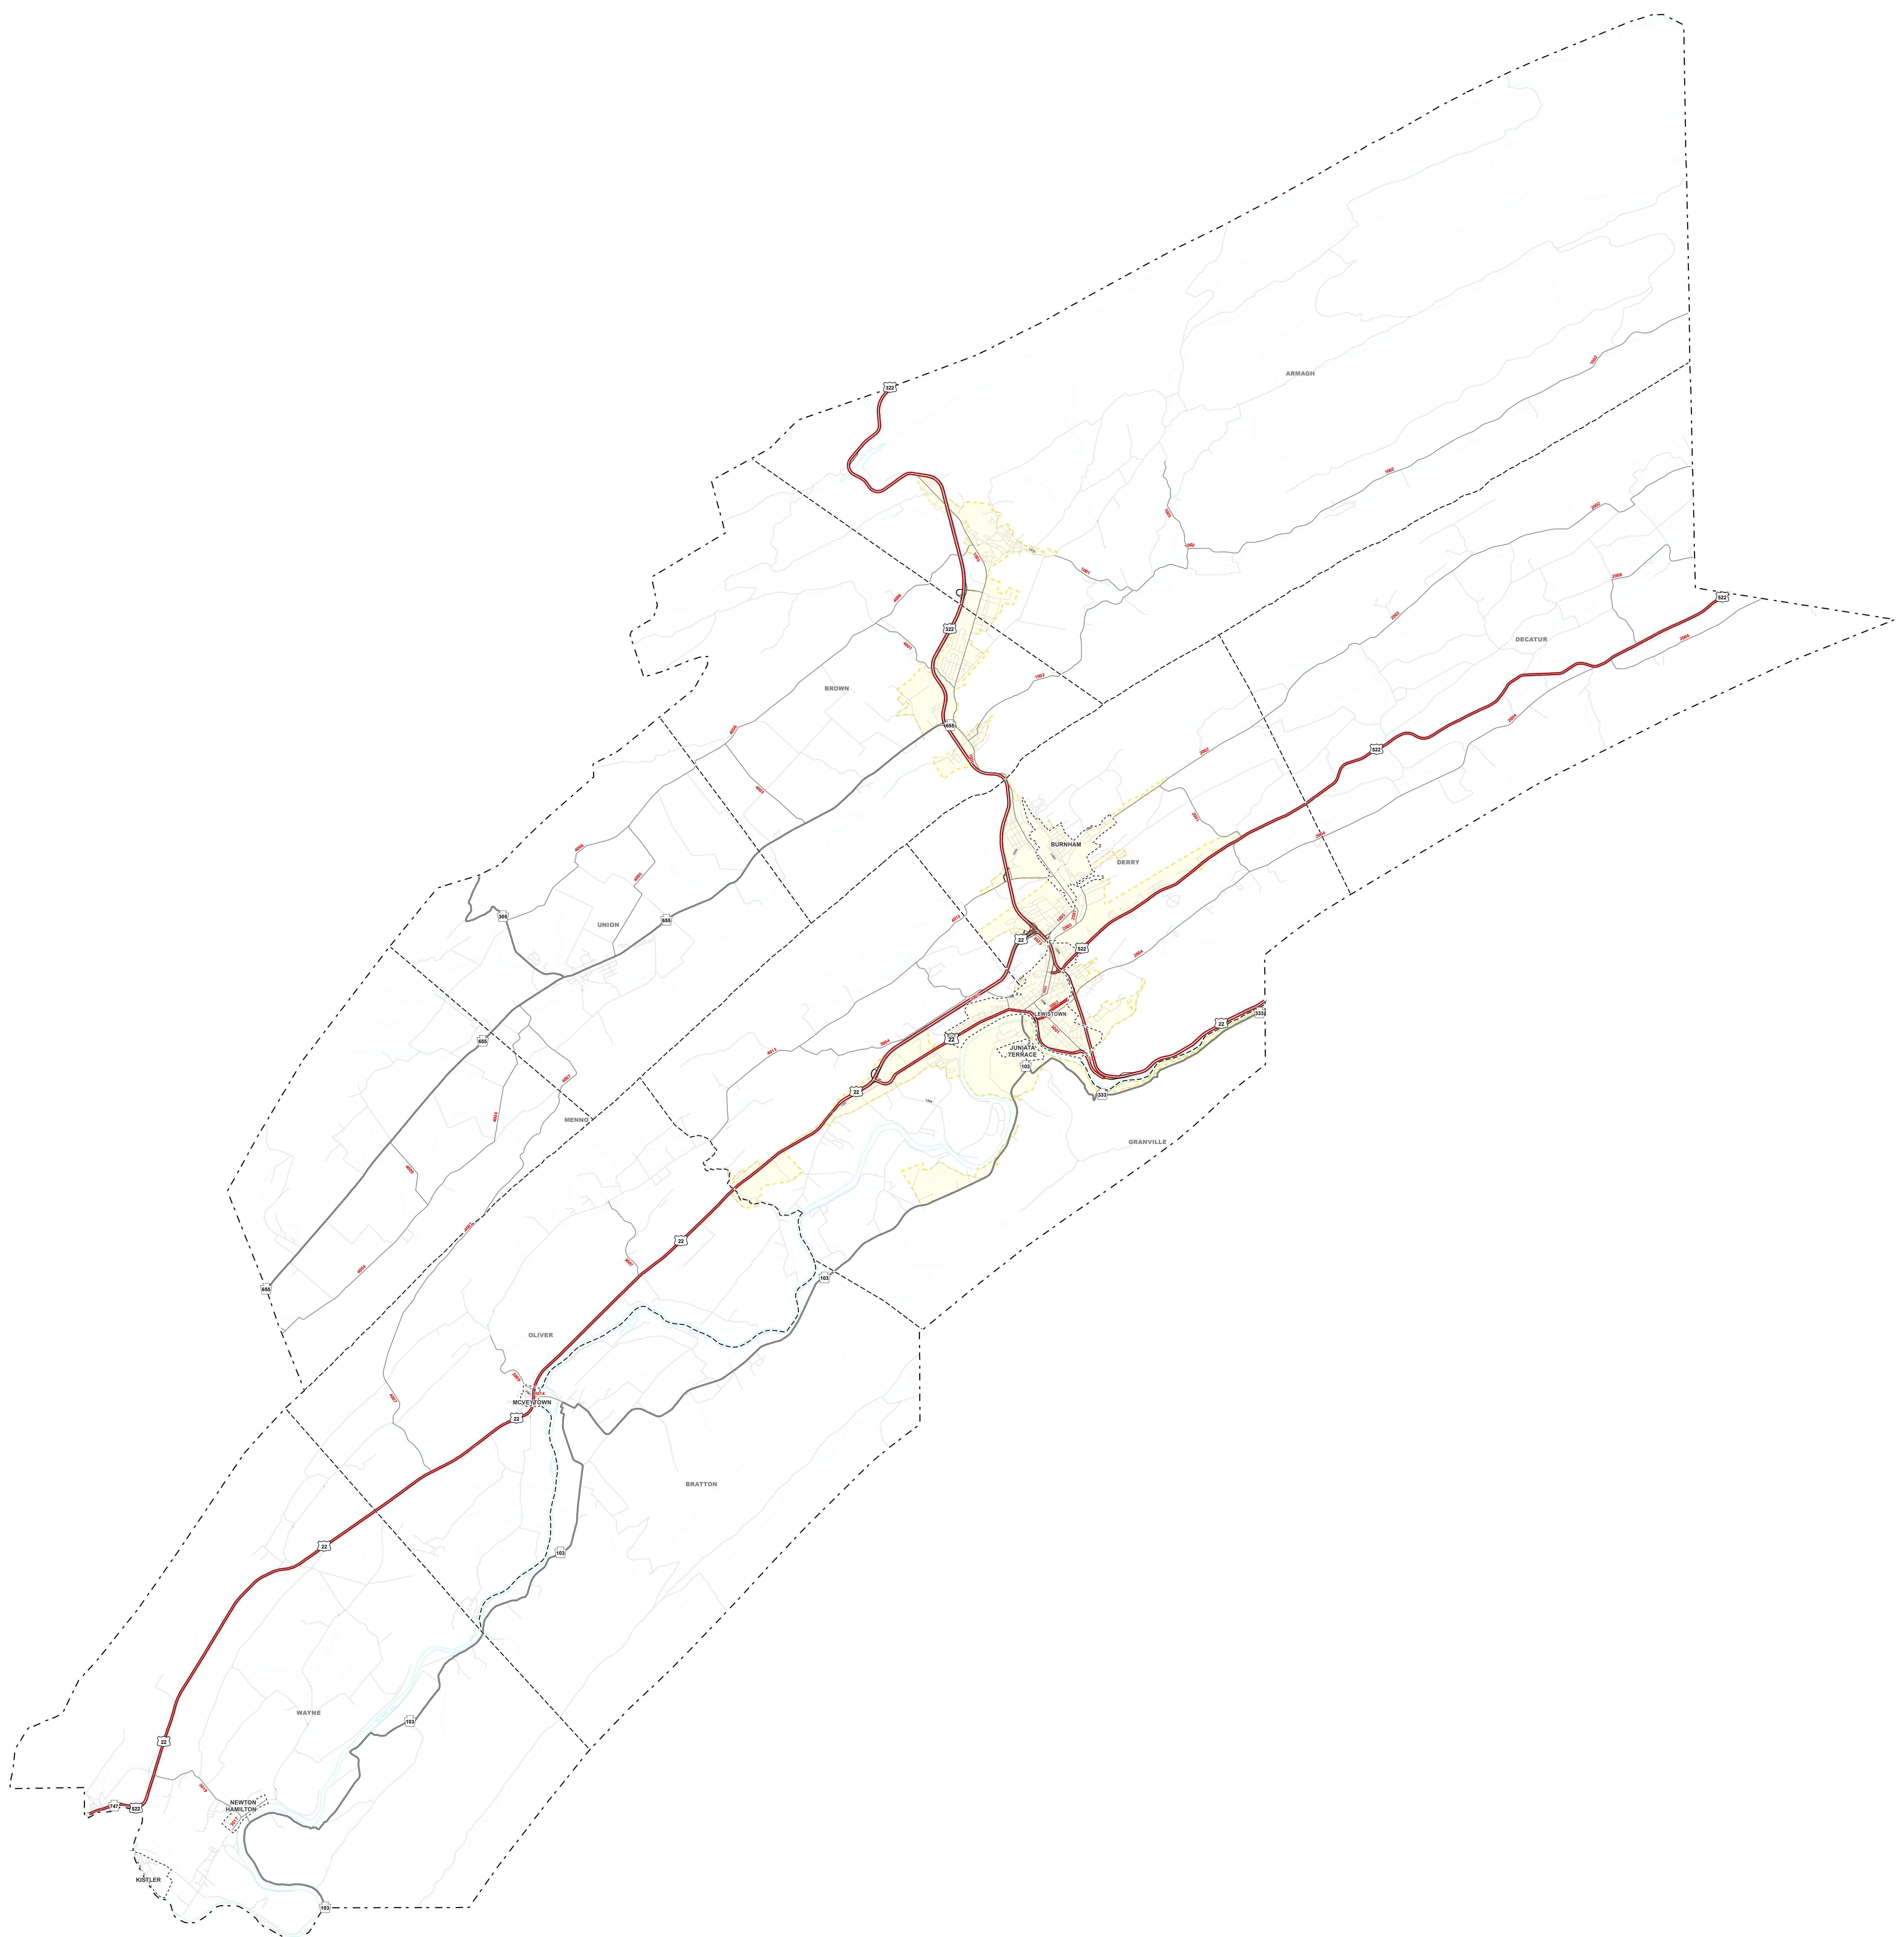

National Highway System Mifflin County

- Legend**
- STATE
 - COUNTY
 - CITY or BORO
 - TOWNSHIP
 - INTERSTATE HIGHWAYS
 - STRATEGIC HIGHWAY NETWORK ROUTES
 - MAJOR STRATEGIC NETWORK CONNECTORS
 - CONGRESSIONAL PRIORITY CORRIDORS
 - OTHER PRINCIPAL ARTERIAL ROUTES
 - INTERMODAL CONNECTORS
 - 2010 SMALL URBAN BOUNDARY
 - 2010 LARGE URBAN BOUNDARY