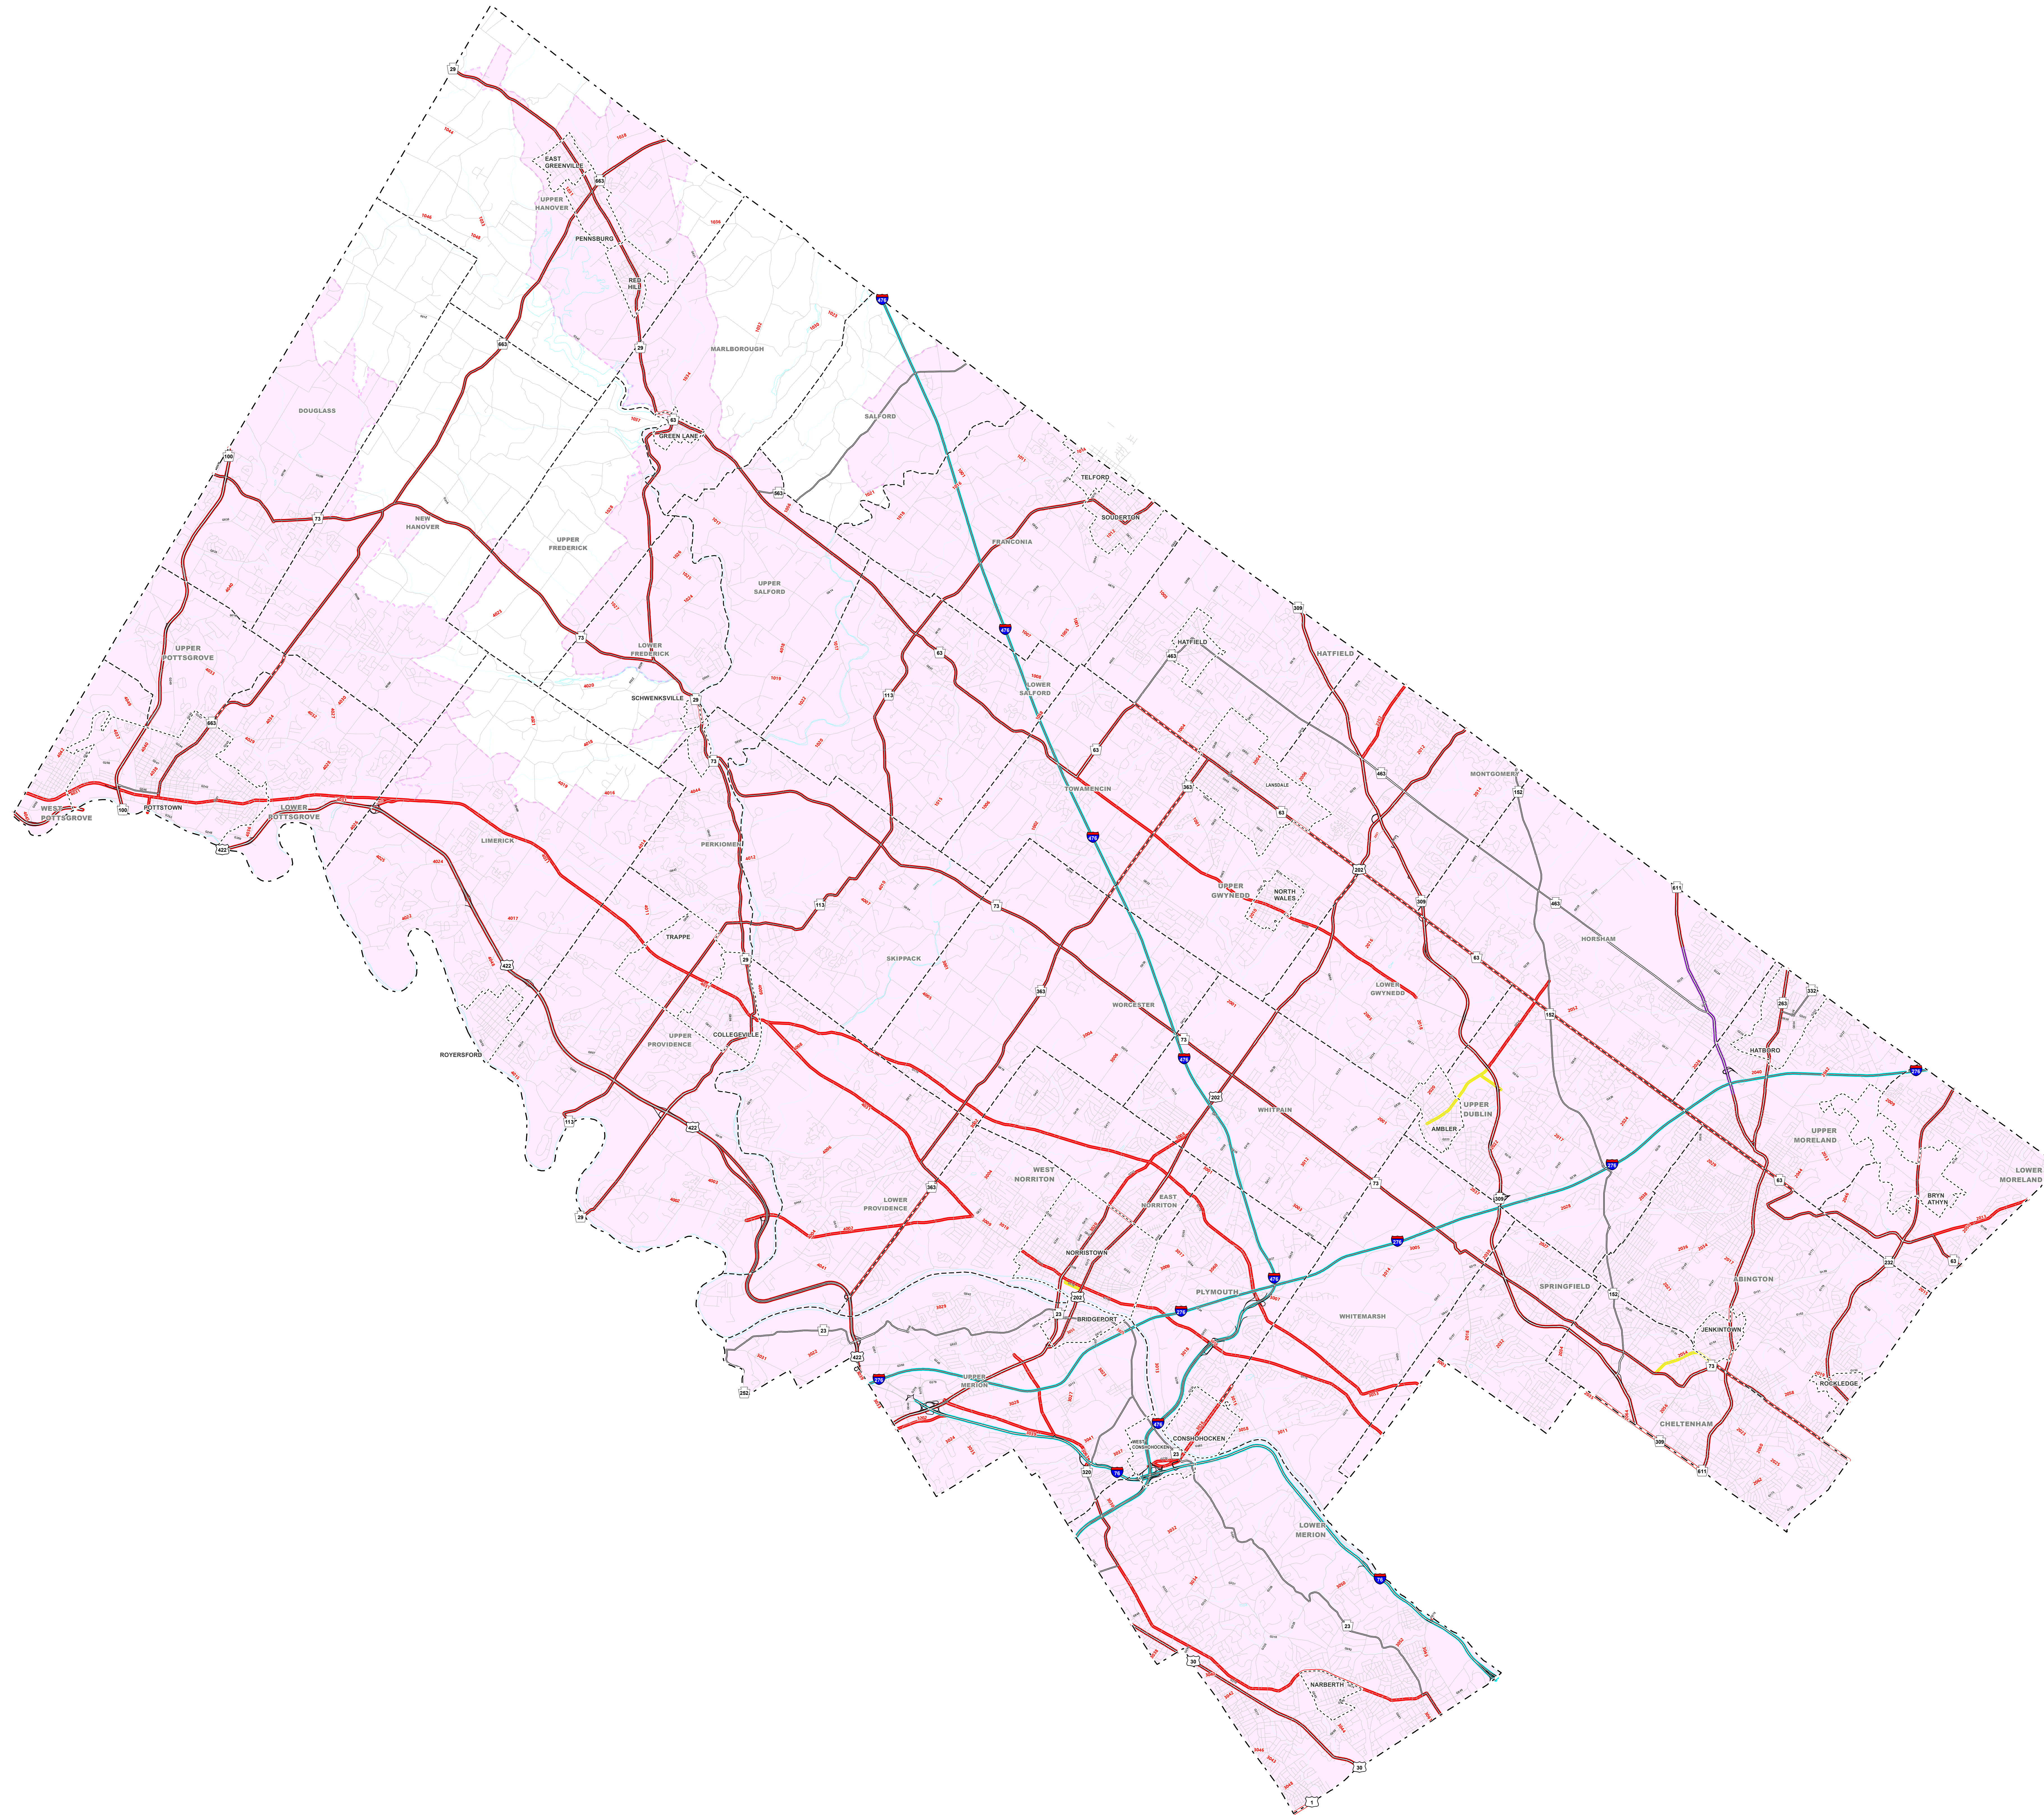

National Highway System Montgomery County

Legend

-  STATE
-  COUNTY
-  CITY or BORO
-  TOWNSHIP
-  INTERSTATE HIGHWAYS
-  STRATEGIC HIGHWAY NETWORK ROUTES
-  MAJOR STRATEGIC NETWORK CONNECTORS
-  CONGRESSIONAL PRIORITY CORRIDORS
-  OTHER PRINCIPAL ARTERIAL ROUTES
-  INTERMODAL CONNECTORS
-  2010 SMALL URBAN BOUNDARY
-  2010 LARGE URBAN BOUNDARY