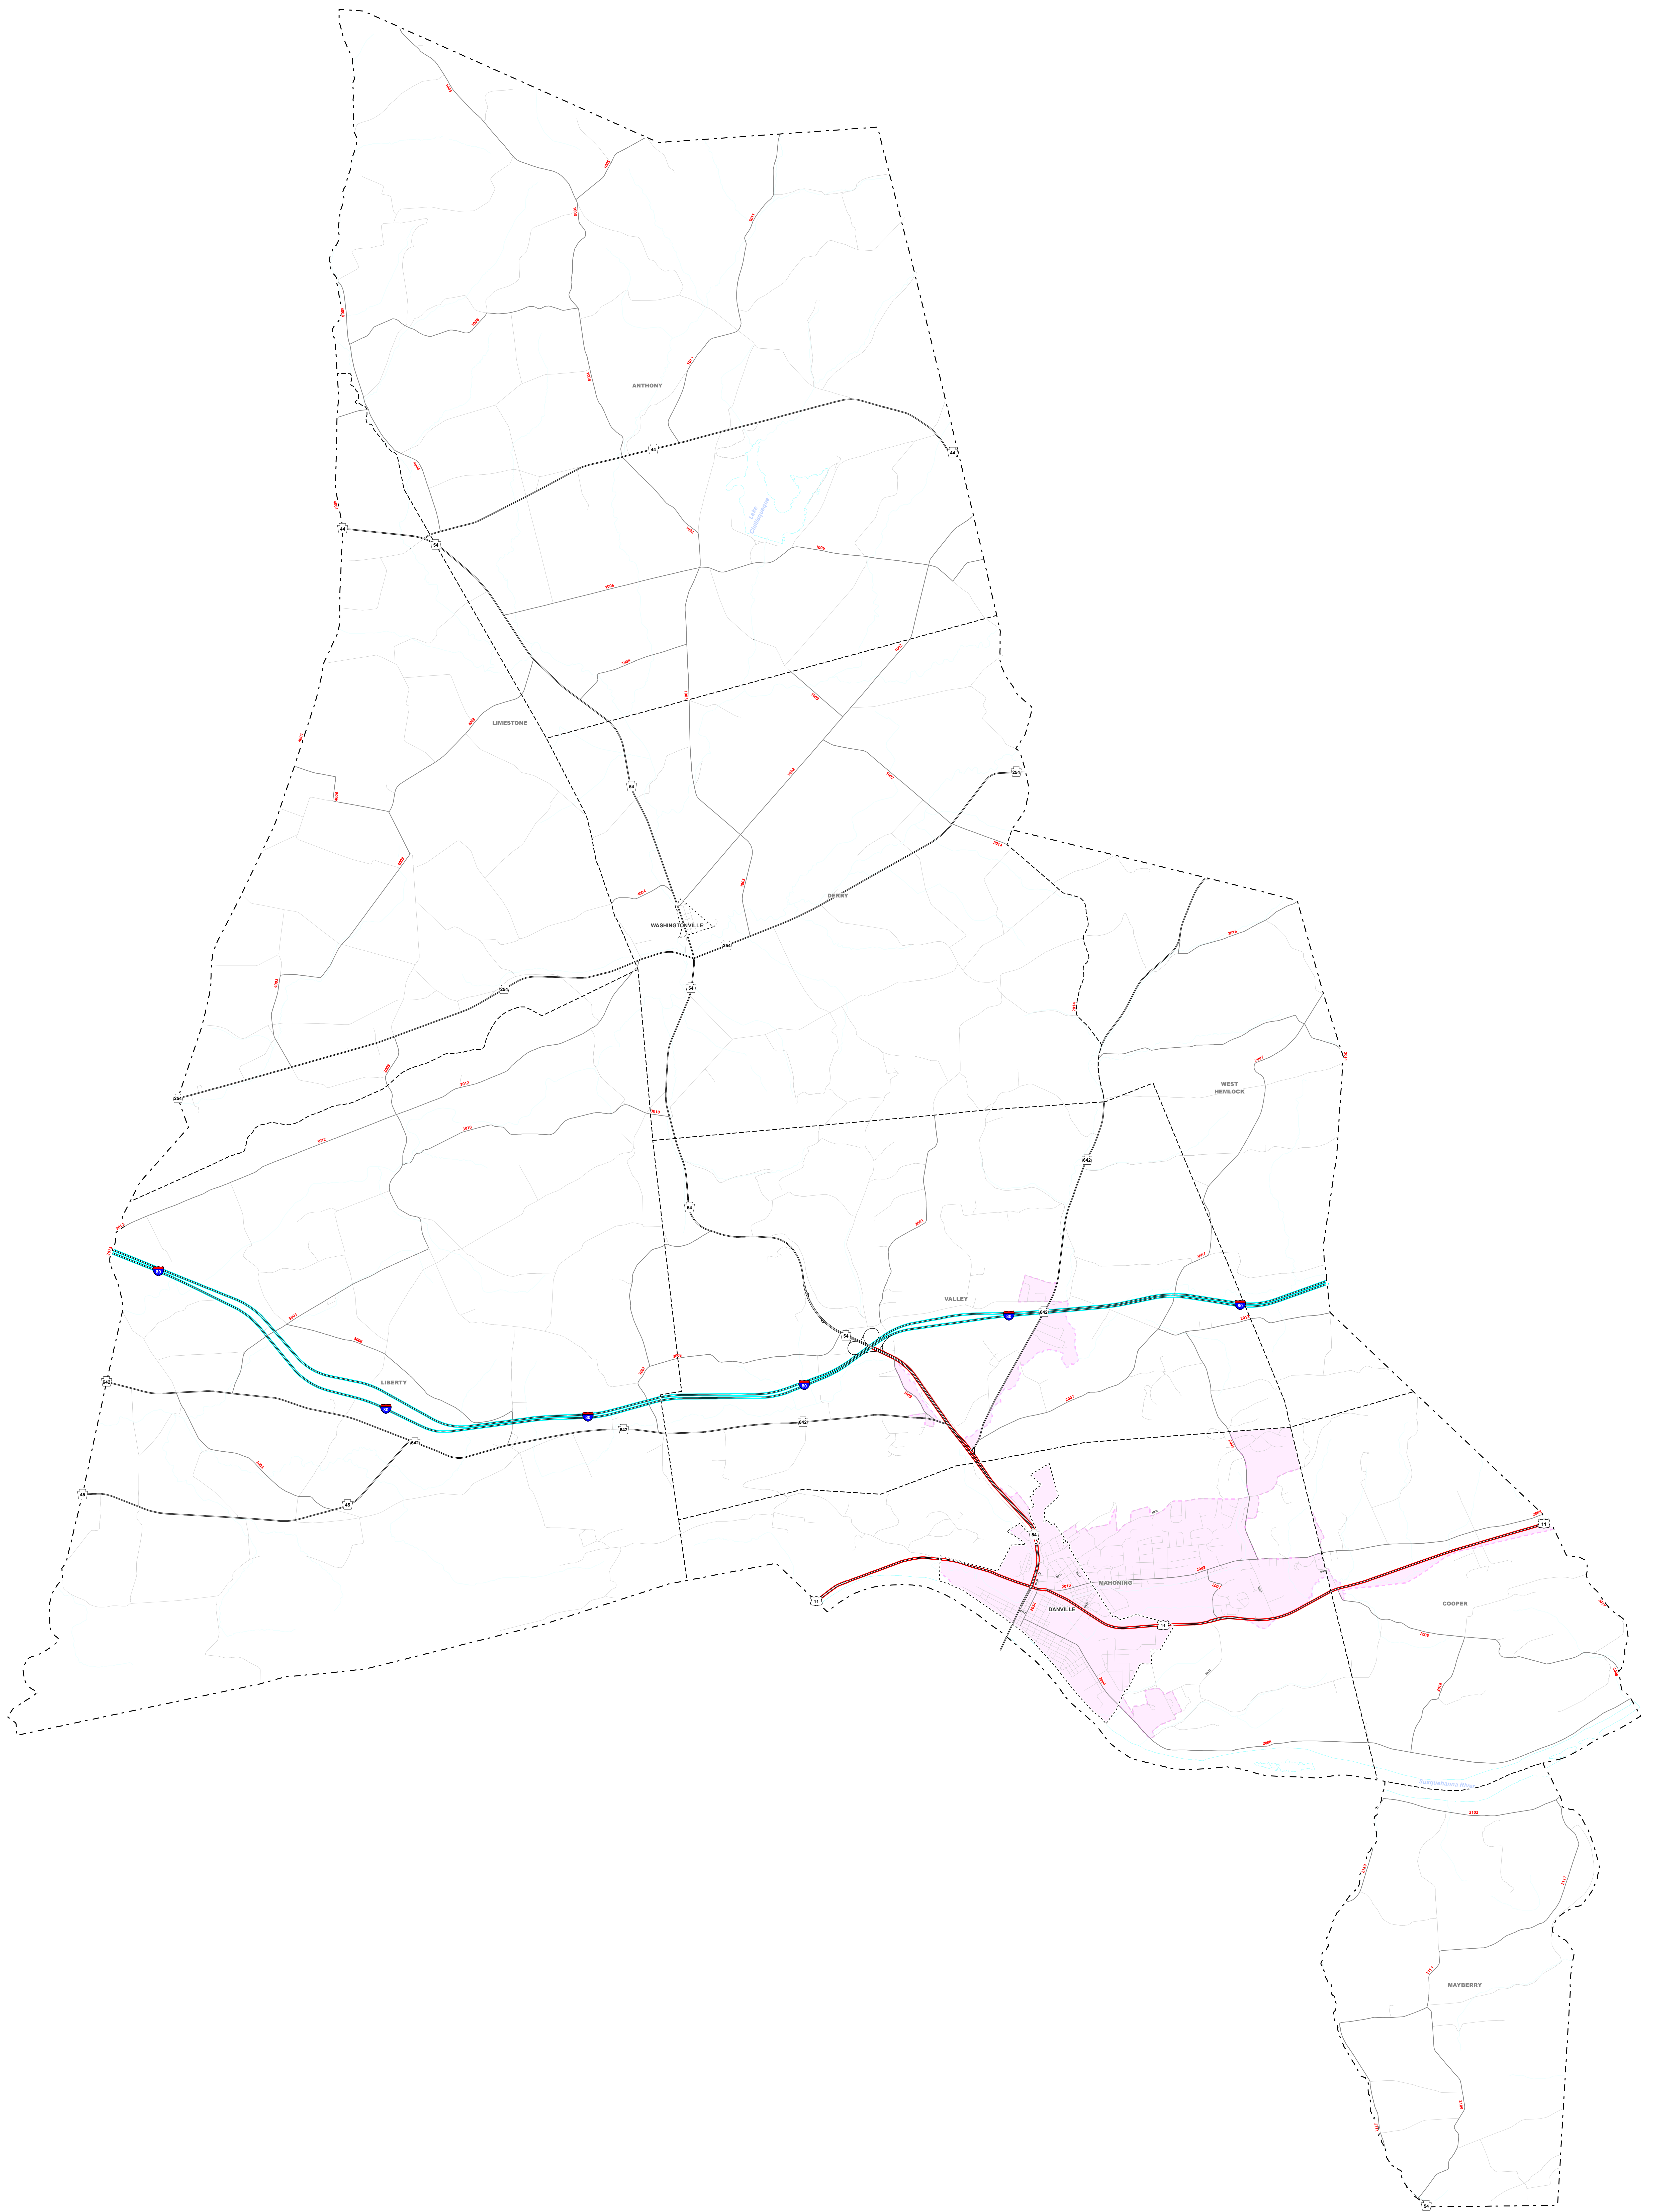

National Highway System Montour County

- Legend**
- ▬ STATE
 - - - COUNTY
 - ▬ CITY or BORO
 - - - TOWNSHIP
 - ▬ INTERSTATE HIGHWAYS
 - ▬ STRATEGIC HIGHWAY NETWORK ROUTES
 - ▬ MAJOR STRATEGIC NETWORK CONNECTORS
 - ▬ CONGRESSIONAL PRIORITY CORRIDORS
 - ▬ OTHER PRINCIPAL ARTERIAL ROUTES
 - ▬ INTERMODAL CONNECTORS
 - ▬ 2010 SMALL URBAN BOUNDARY
 - ▬ 2010 LARGE URBAN BOUNDARY