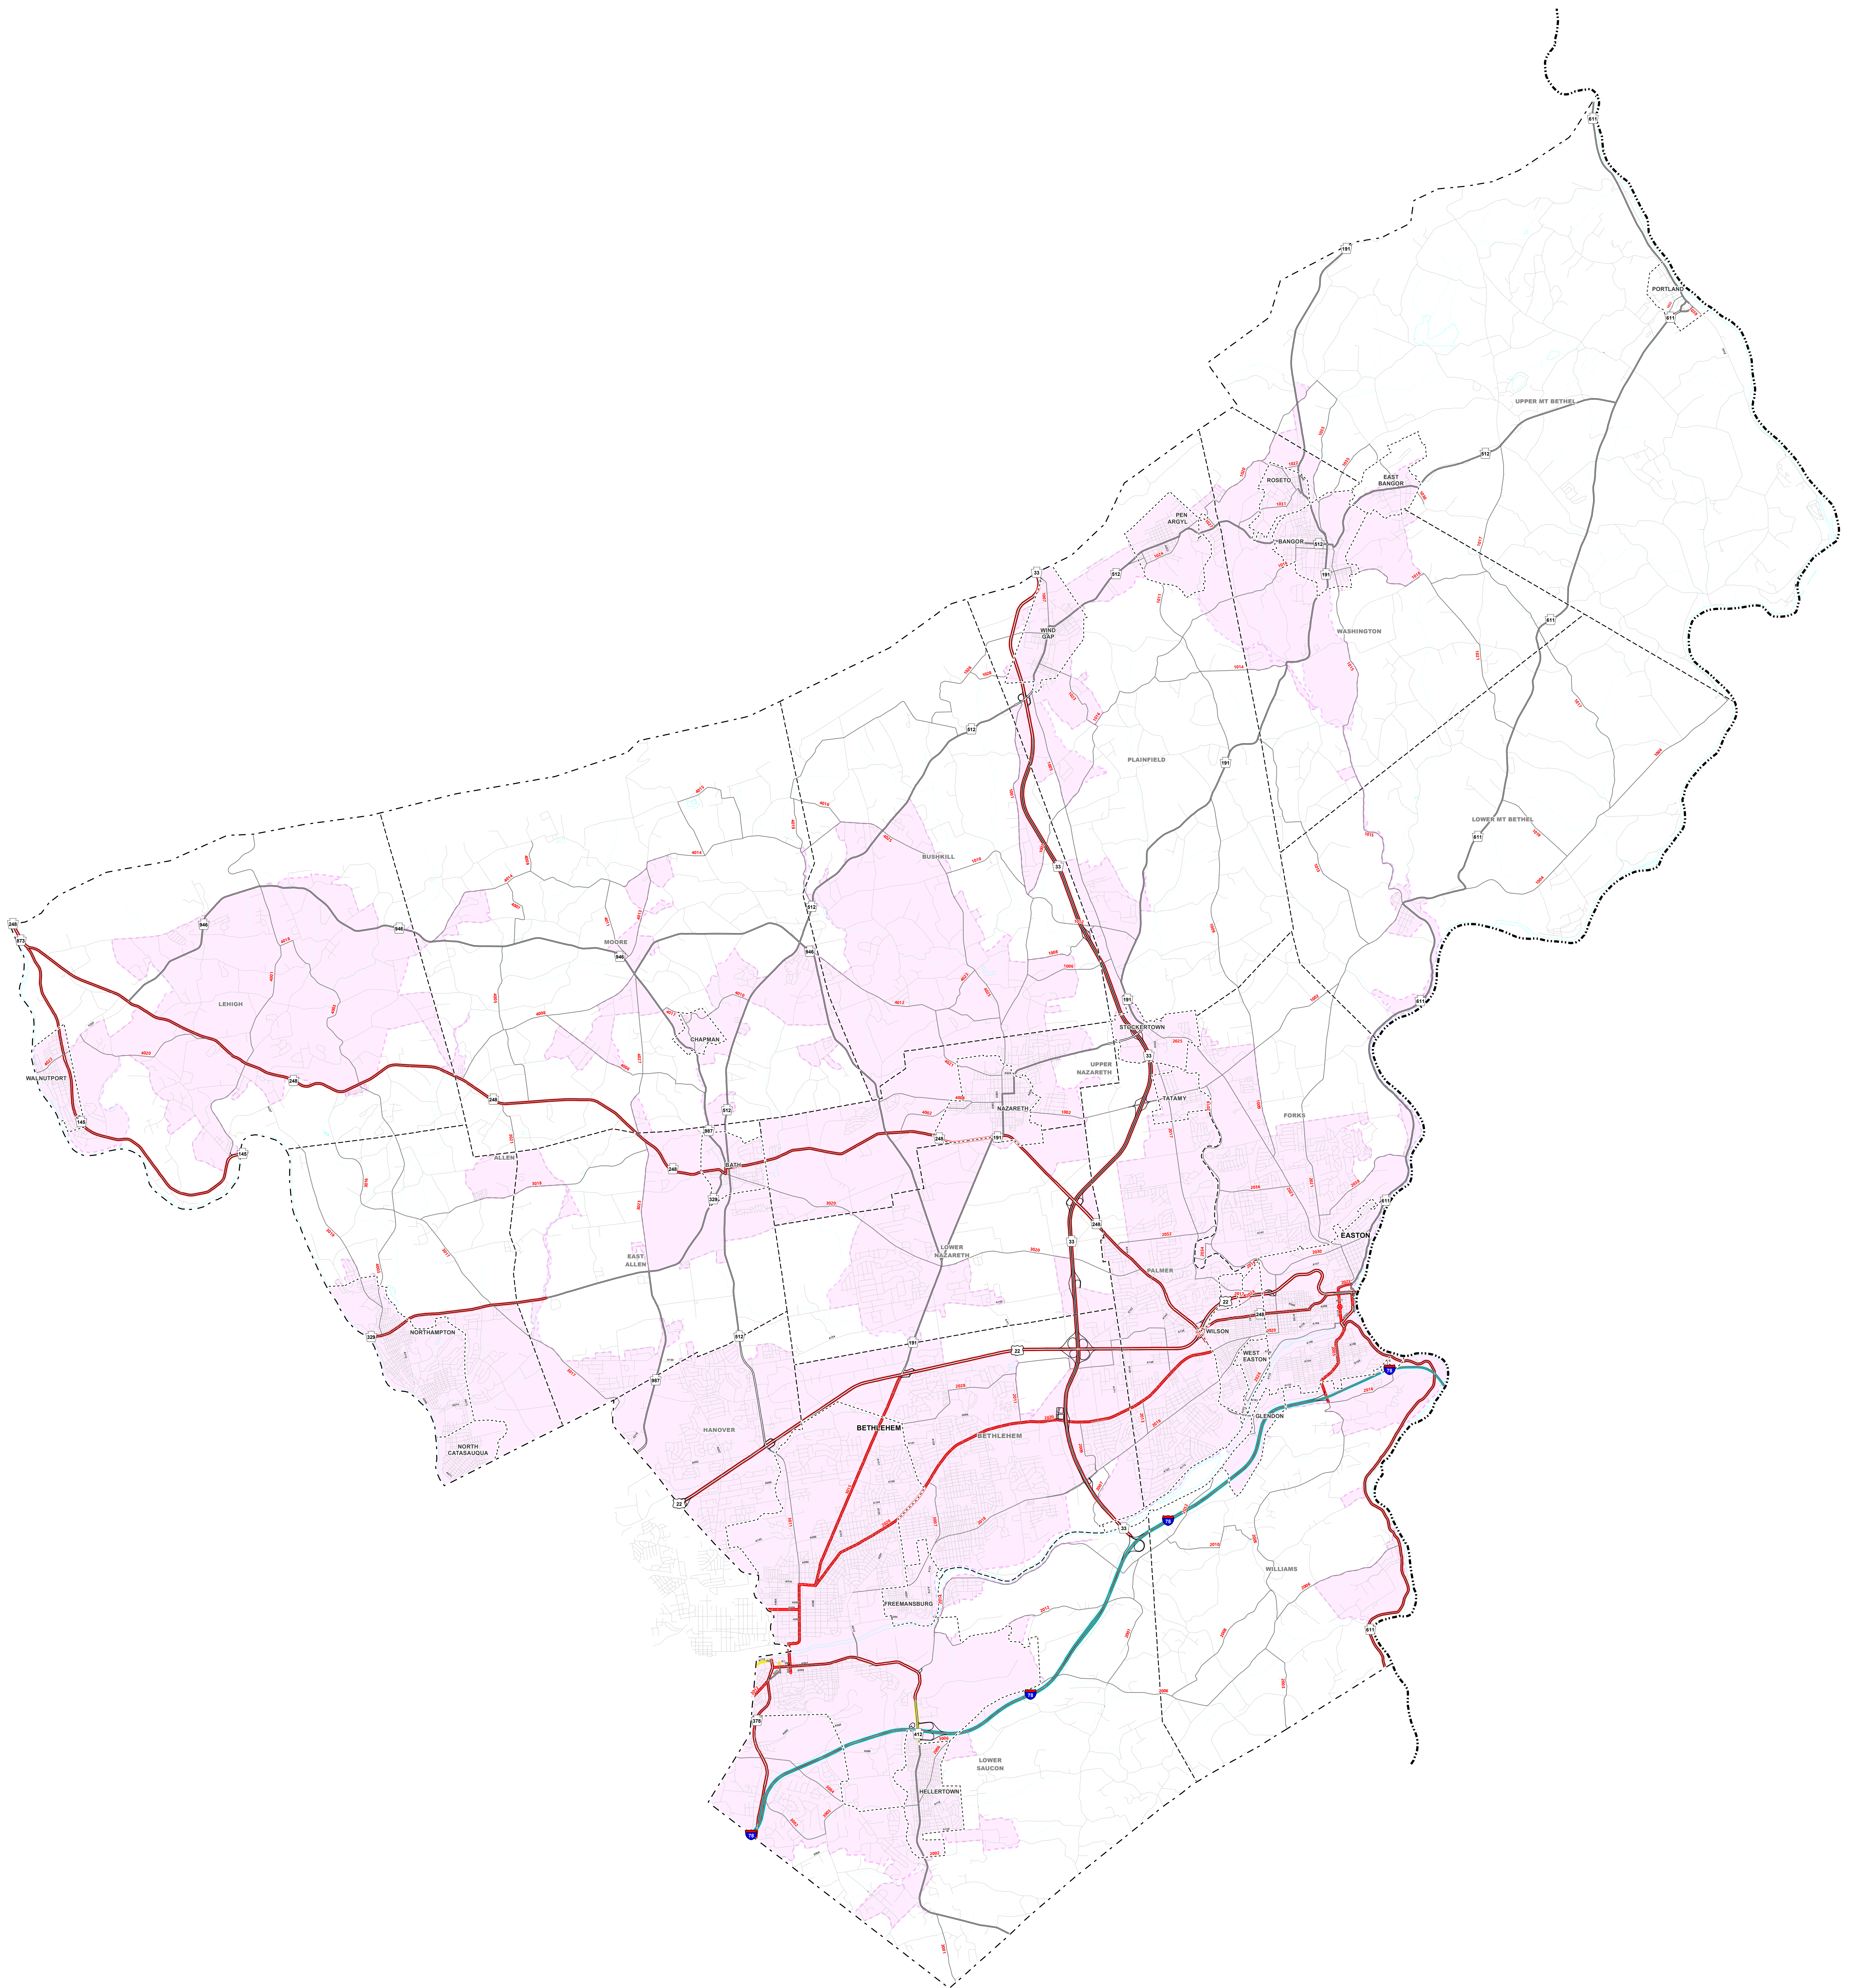

National Highway System Northampton County

- Legend**
- STATE
 - COUNTY
 - CITY or BORO
 - TOWNSHIP
 - INTERSTATE HIGHWAYS
 - STRATEGIC HIGHWAY NETWORK ROUTES
 - MAJOR STRATEGIC NETWORK CONNECTORS
 - CONGRESSIONAL PRIORITY CORRIDORS
 - OTHER PRINCIPAL ARTERIAL ROUTES
 - INTERMODAL CONNECTORS
 - 2010 SMALL URBAN BOUNDARY
 - 2010 LARGE URBAN BOUNDARY