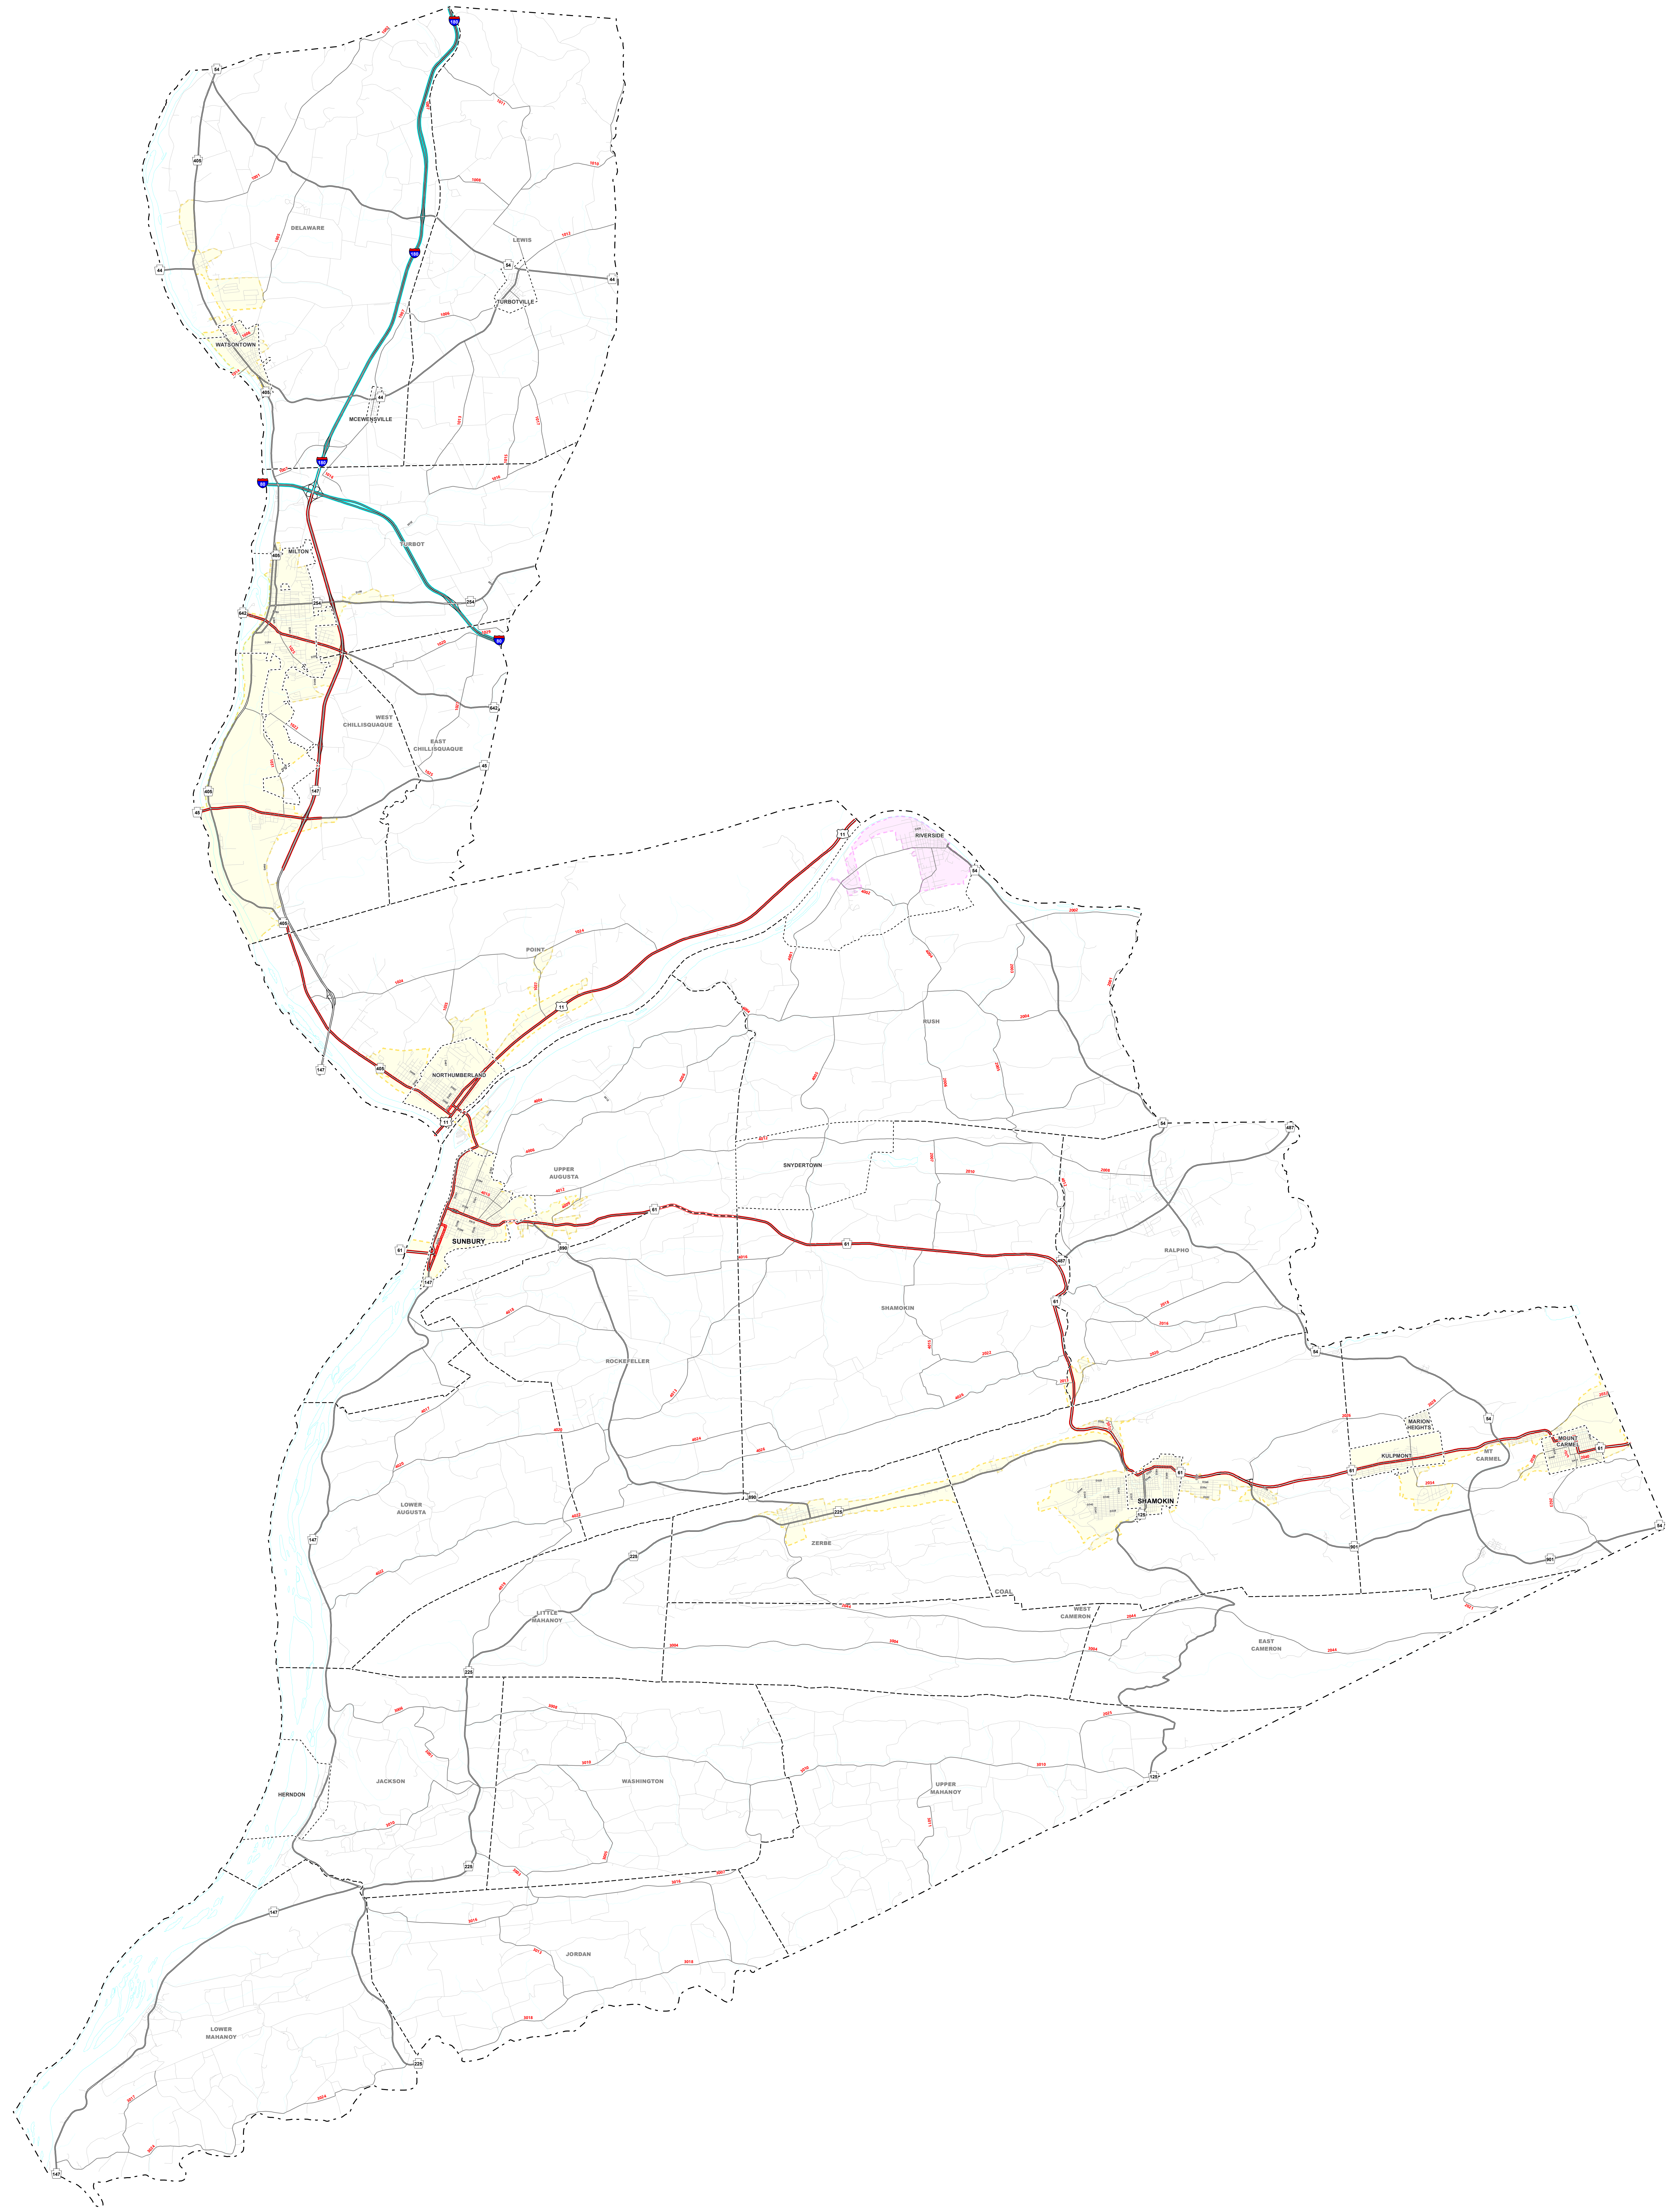

National Highway System Northumberland County

- Legend**
- STATE
 - COUNTY
 - CITY or BORO
 - TOWNSHIP
 - INTERSTATE HIGHWAYS
 - STRATEGIC HIGHWAY NETWORK ROUTES
 - MAJOR STRATEGIC NETWORK CONNECTORS
 - CONGRESSIONAL PRIORITY CORRIDORS
 - OTHER PRINCIPAL ARTERIAL ROUTES
 - INTERMODAL CONNECTORS
 - 2010 SMALL URBAN BOUNDARY
 - 2010 LARGE URBAN BOUNDARY