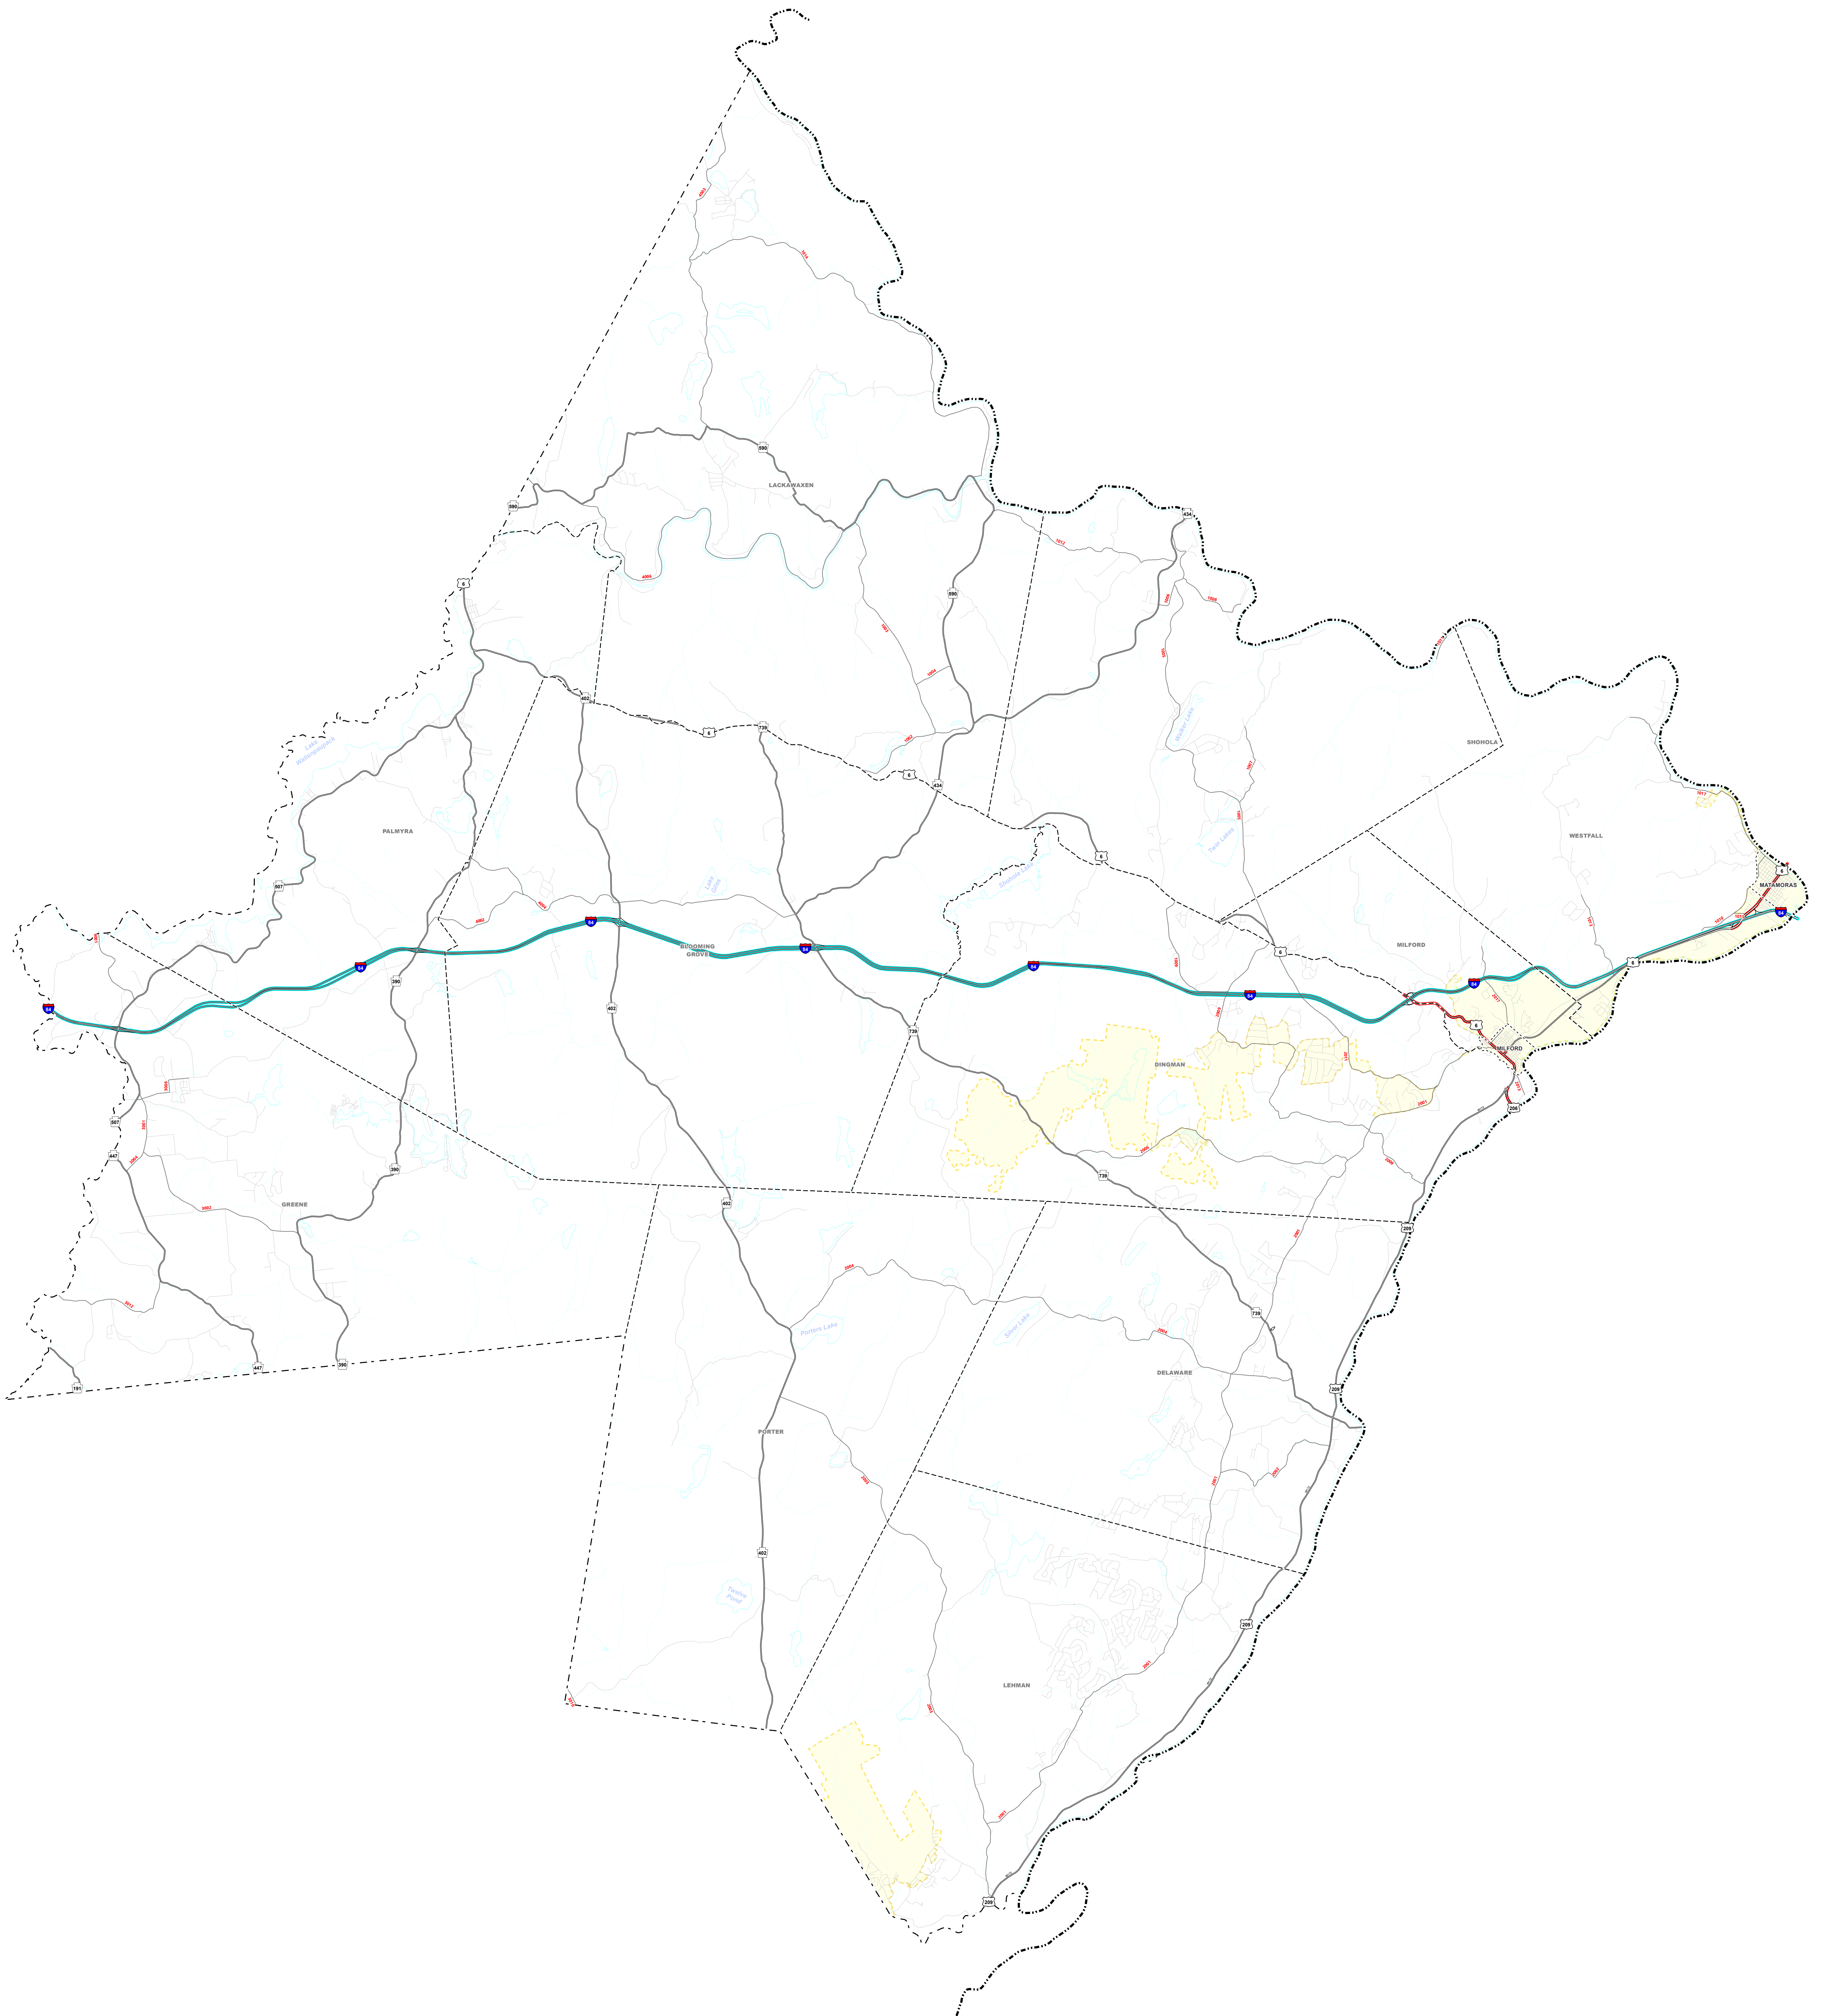

National Highway System Pike County

Legend

-  STATE
-  COUNTY
-  CITY or BORO
-  TOWNSHIP
-  INTERSTATE HIGHWAYS
-  STRATEGIC HIGHWAY NETWORK ROUTES
-  MAJOR STRATEGIC NETWORK CONNECTORS
-  CONGRESSIONAL PRIORITY CORRIDORS
-  OTHER PRINCIPAL ARTERIAL ROUTES
-  INTERMODAL CONNECTORS
-  2010 SMALL URBAN BOUNDARY
-  2010 LARGE URBAN BOUNDARY