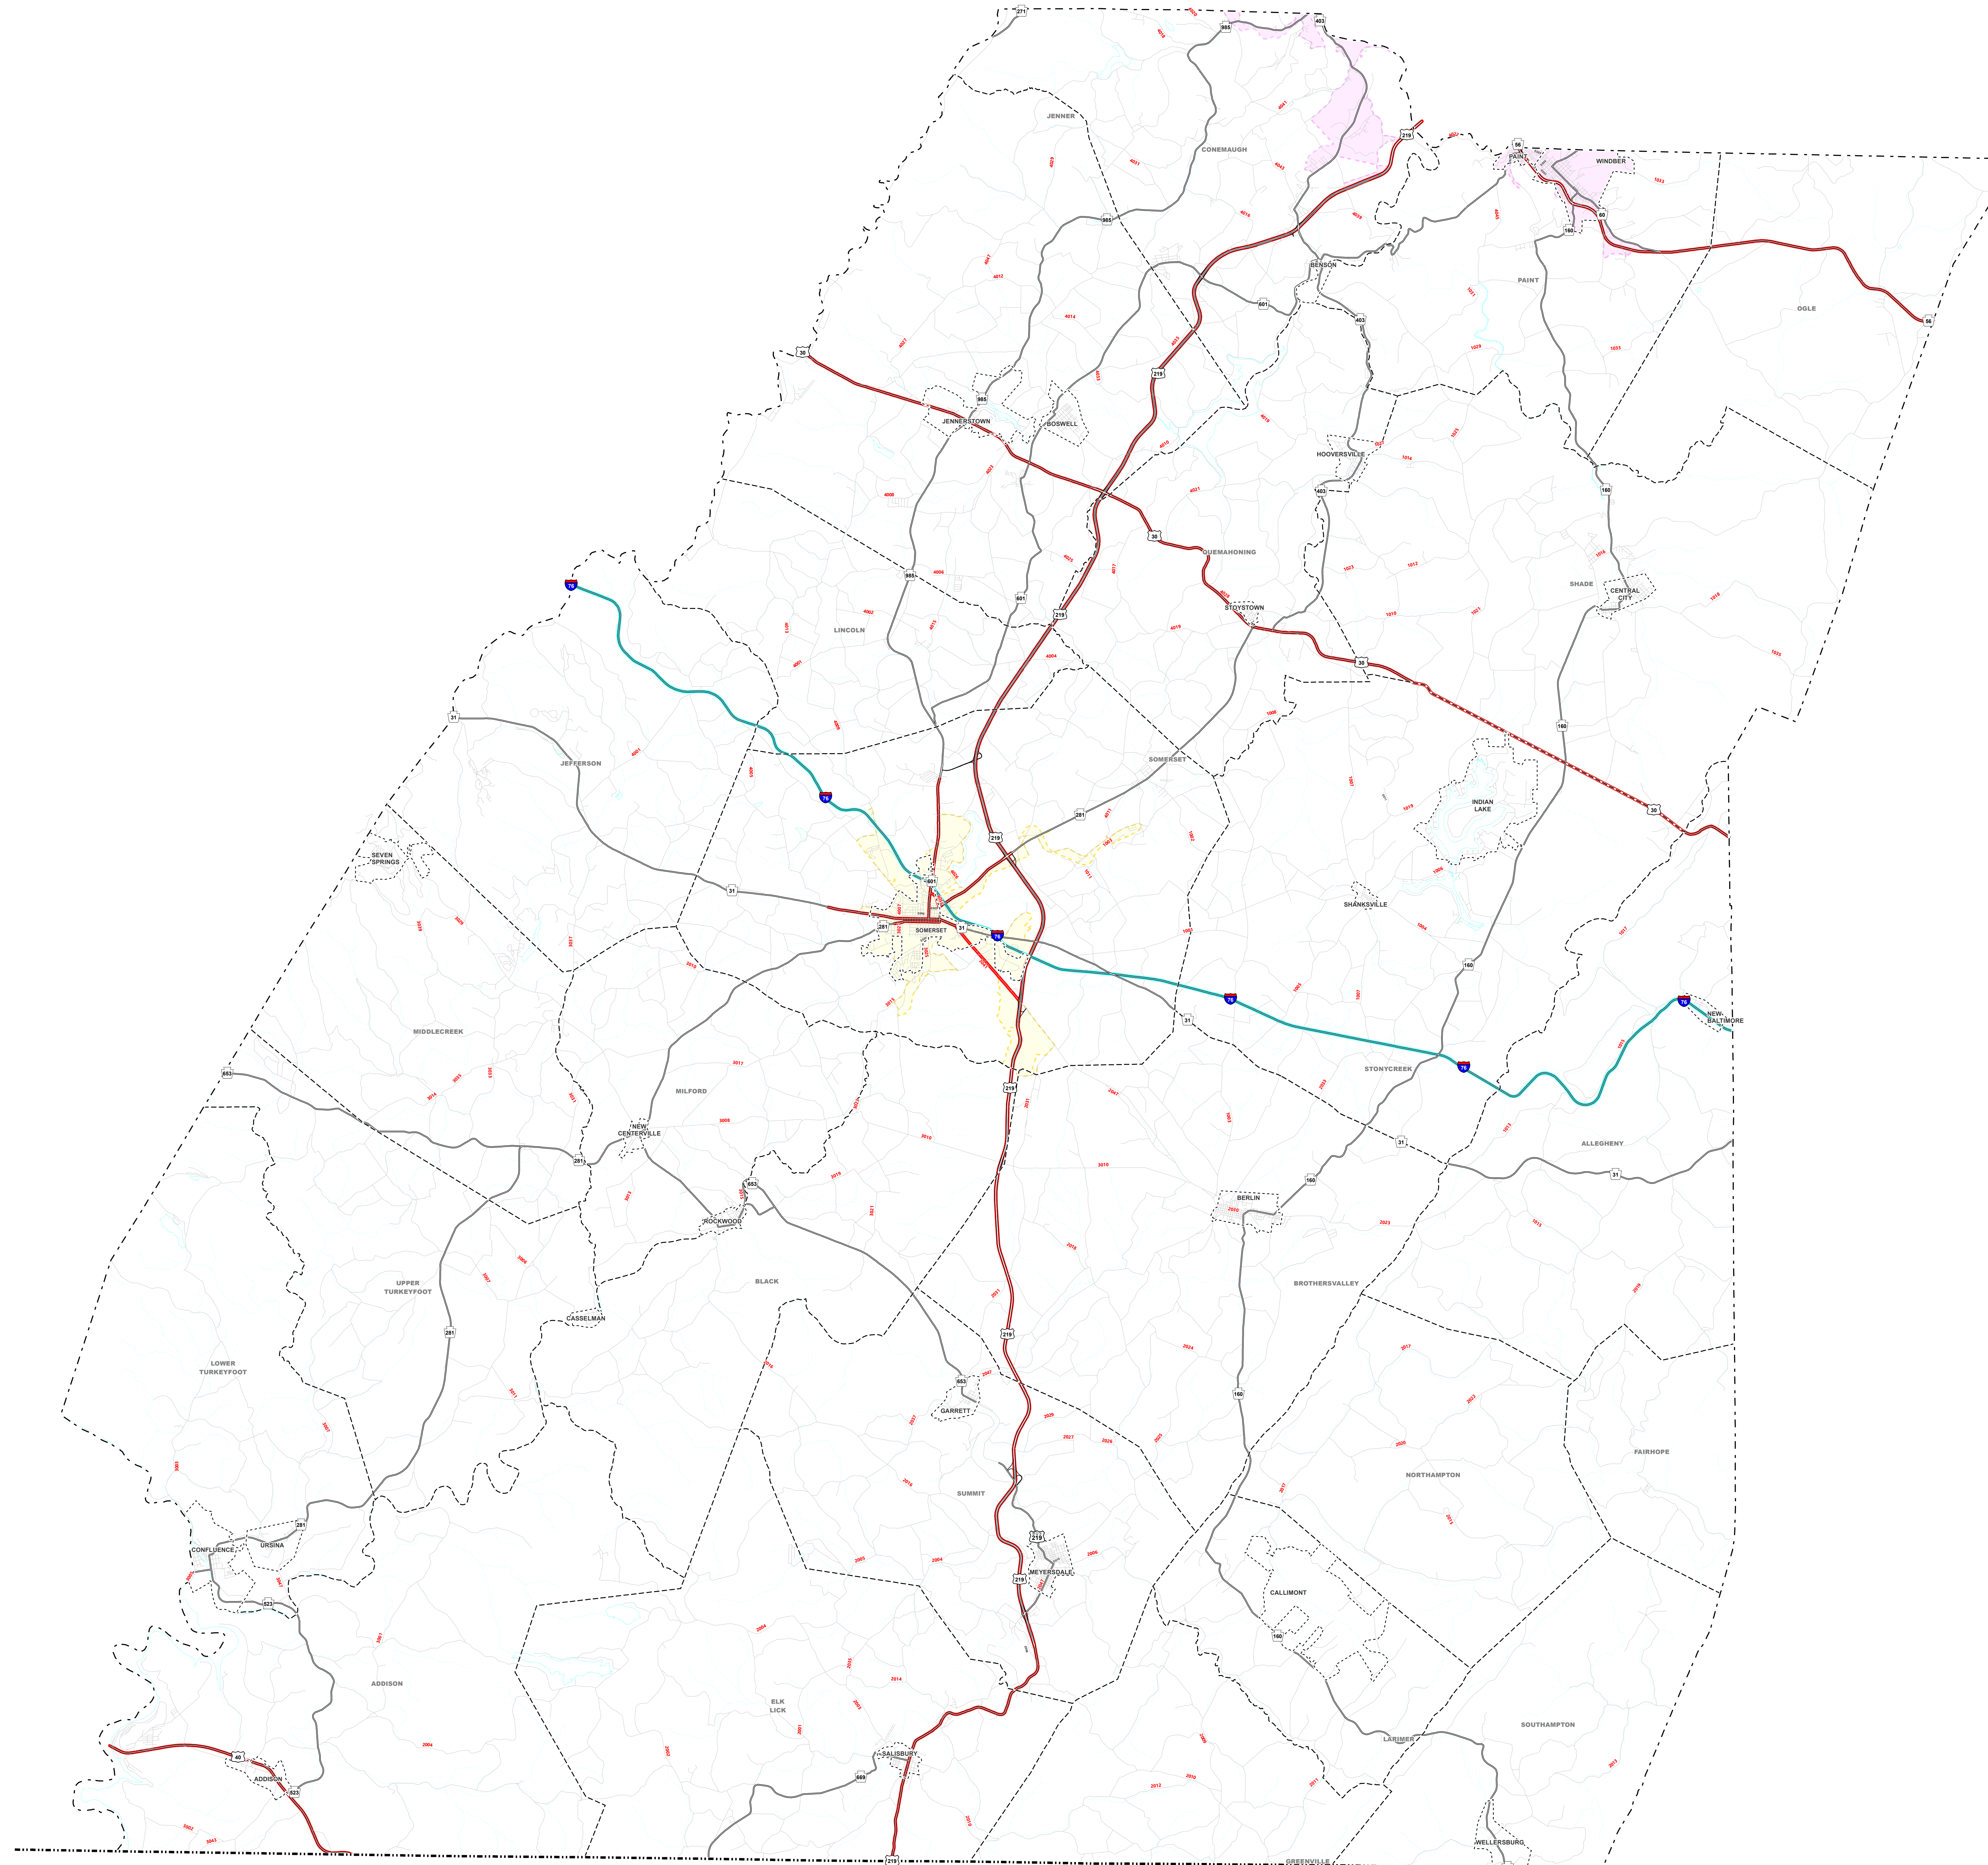

National Highway System Somerset County

- Legend**
-  STATE
 -  COUNTY
 -  CITY or BORO
 -  TOWNSHIP
 -  INTERSTATE HIGHWAYS
 -  STRATEGIC HIGHWAY NETWORK ROUTES
 -  MAJOR STRATEGIC NETWORK CONNECTORS
 -  CONGRESSIONAL PRIORITY CORRIDORS
 -  OTHER PRINCIPAL ARTERIAL ROUTES
 -  INTERMODAL CONNECTORS
 -  2010 SMALL URBAN BOUNDARY
 -  2010 LARGE URBAN BOUNDARY