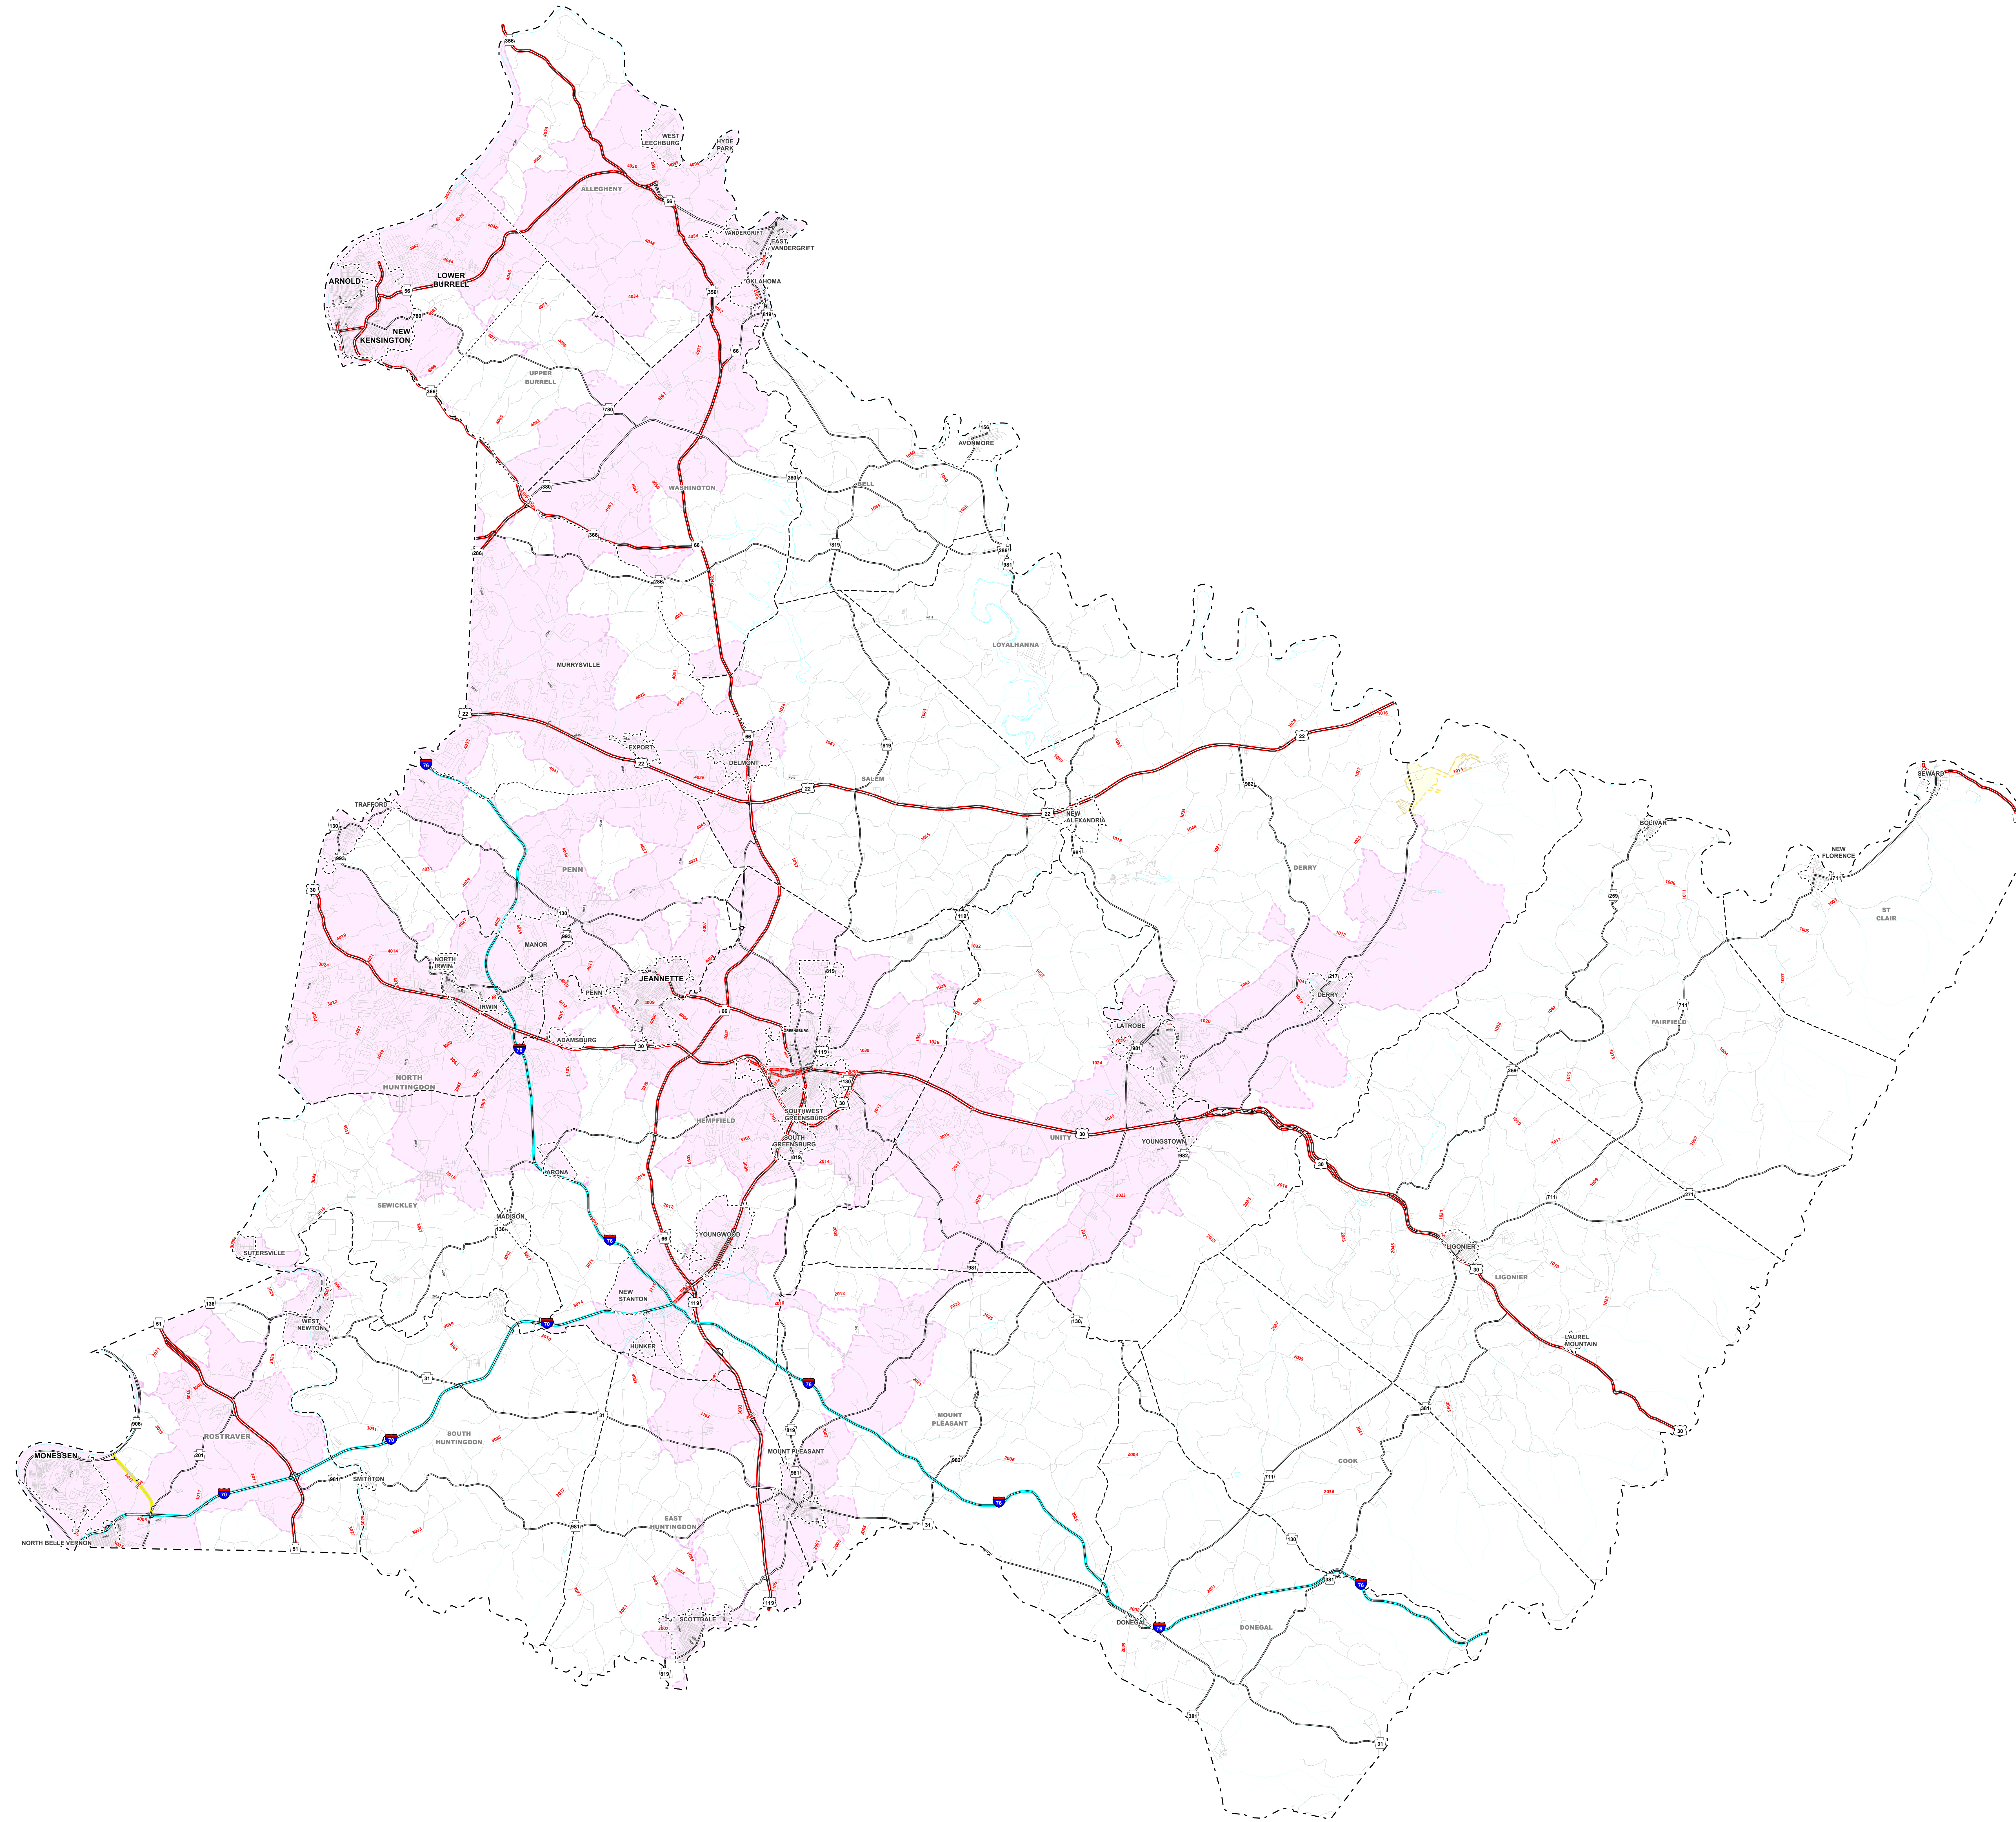

National Highway System Westmoreland County

Legend

-  STATE
-  COUNTY
-  CITY or BORO
-  TOWNSHIP
-  INTERSTATE HIGHWAYS
-  STRATEGIC HIGHWAY NETWORK ROUTES
-  MAJOR STRATEGIC NETWORK CONNECTORS
-  CONGRESSIONAL PRIORITY CORRIDORS
-  OTHER PRINCIPAL ARTERIAL ROUTES
-  INTERMODAL CONNECTORS
-  2010 SMALL URBAN BOUNDARY
-  2010 LARGE URBAN BOUNDARY