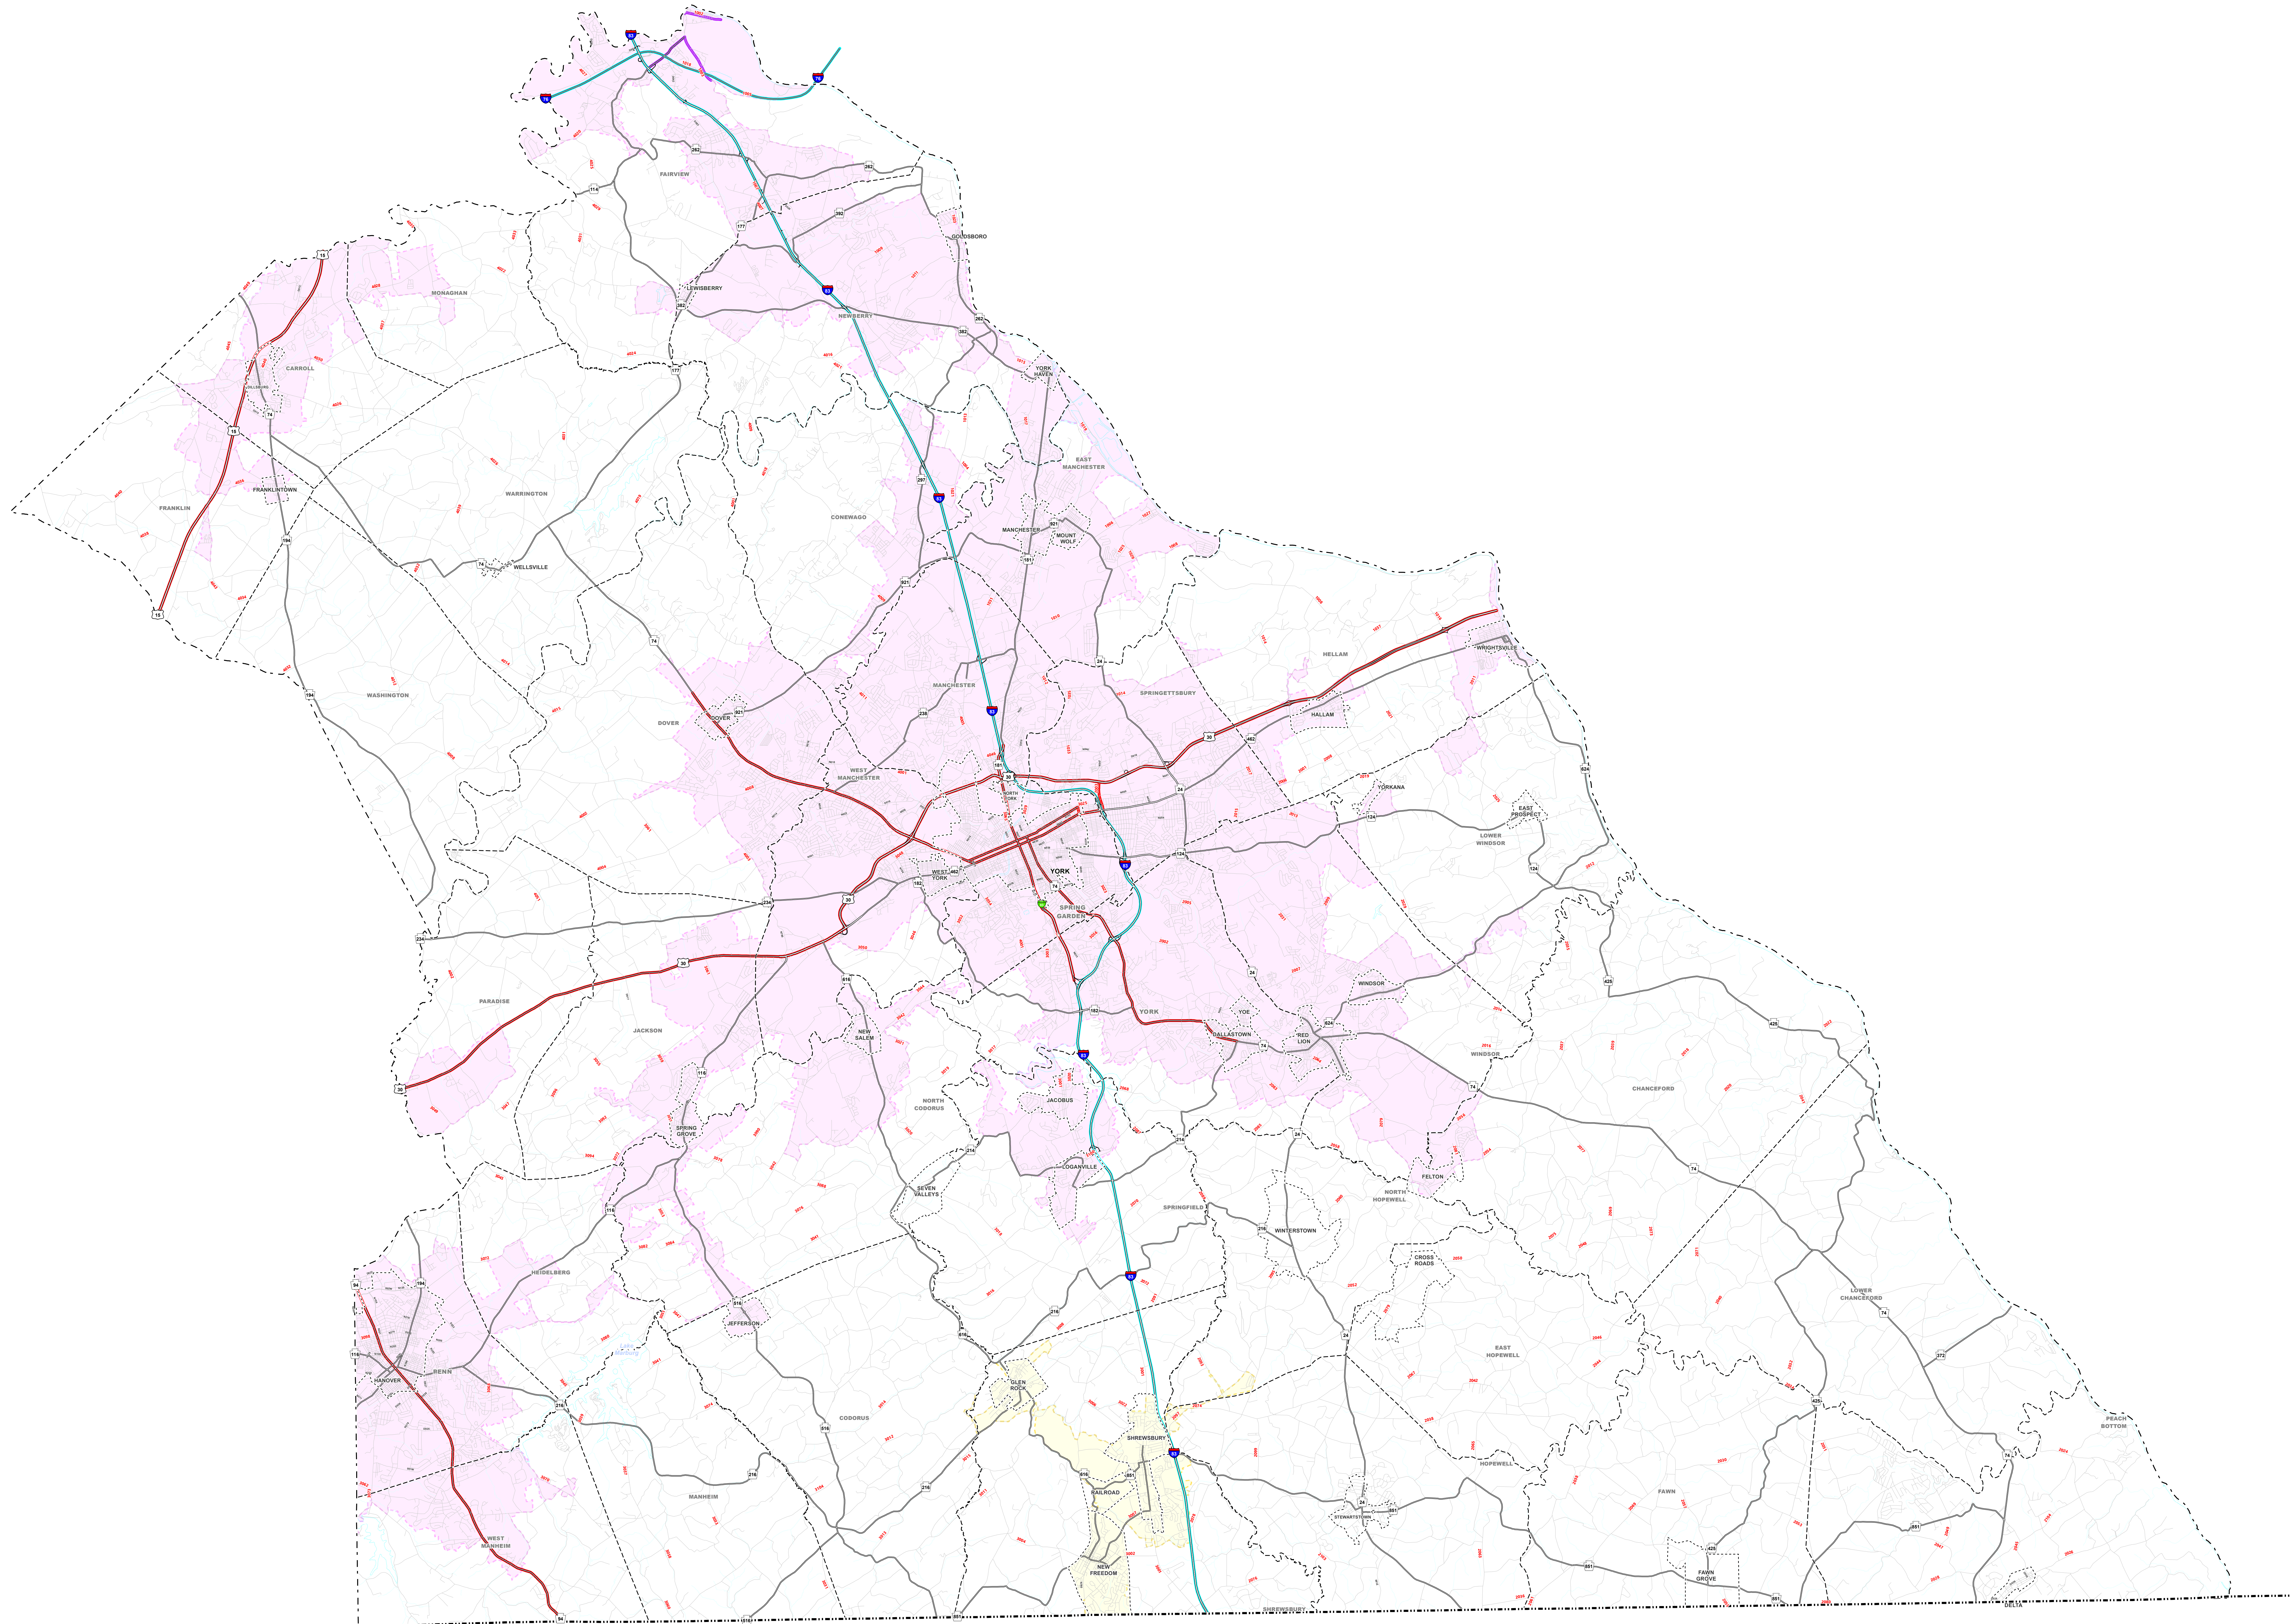

National Highway System York County

- Legend**
- STATE
 - COUNTY
 - CITY or BORO
 - TOWNSHIP
 - INTERSTATE HIGHWAYS
 - STRATEGIC HIGHWAY NETWORK ROUTES
 - MAJOR STRATEGIC NETWORK CONNECTORS
 - CONGRESSIONAL PRIORITY CORRIDORS
 - OTHER PRINCIPAL ARTERIAL ROUTES
 - INTERMODAL CONNECTORS
 - 2010 SMALL URBAN BOUNDARY
 - 2010 LARGE URBAN BOUNDARY