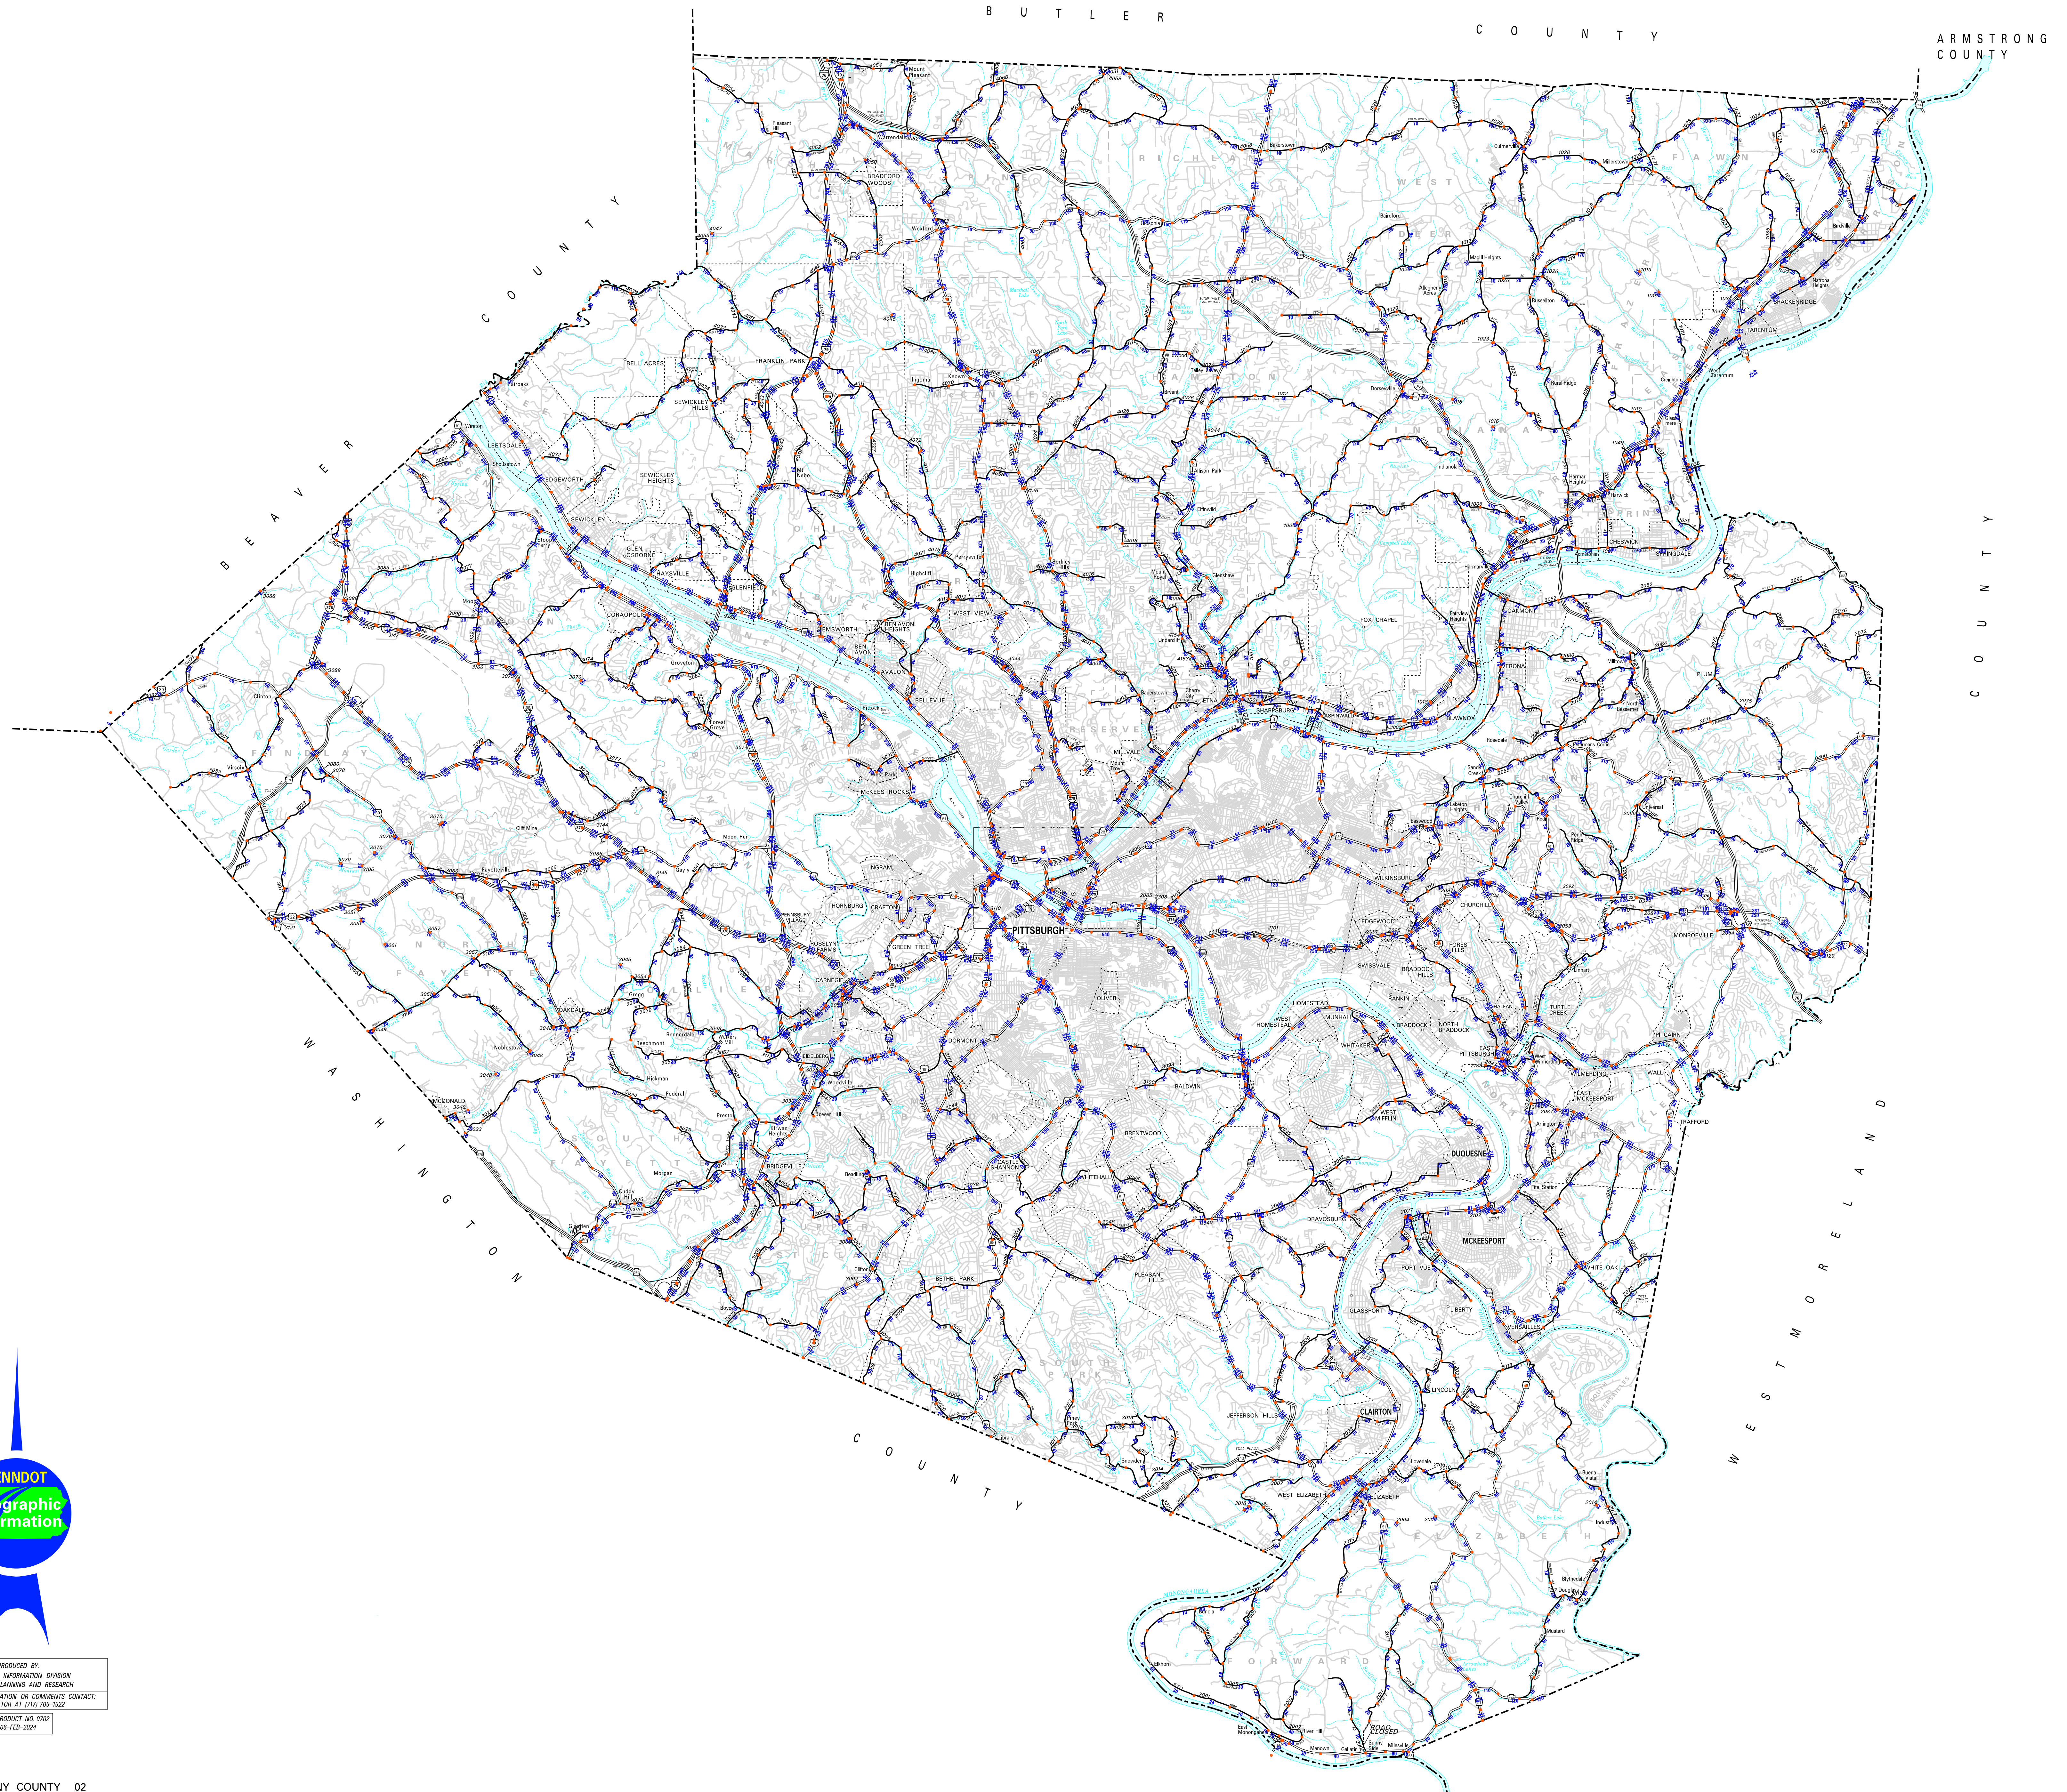

SR / SEGMENT MAP – ALLEGHENY COUNTY