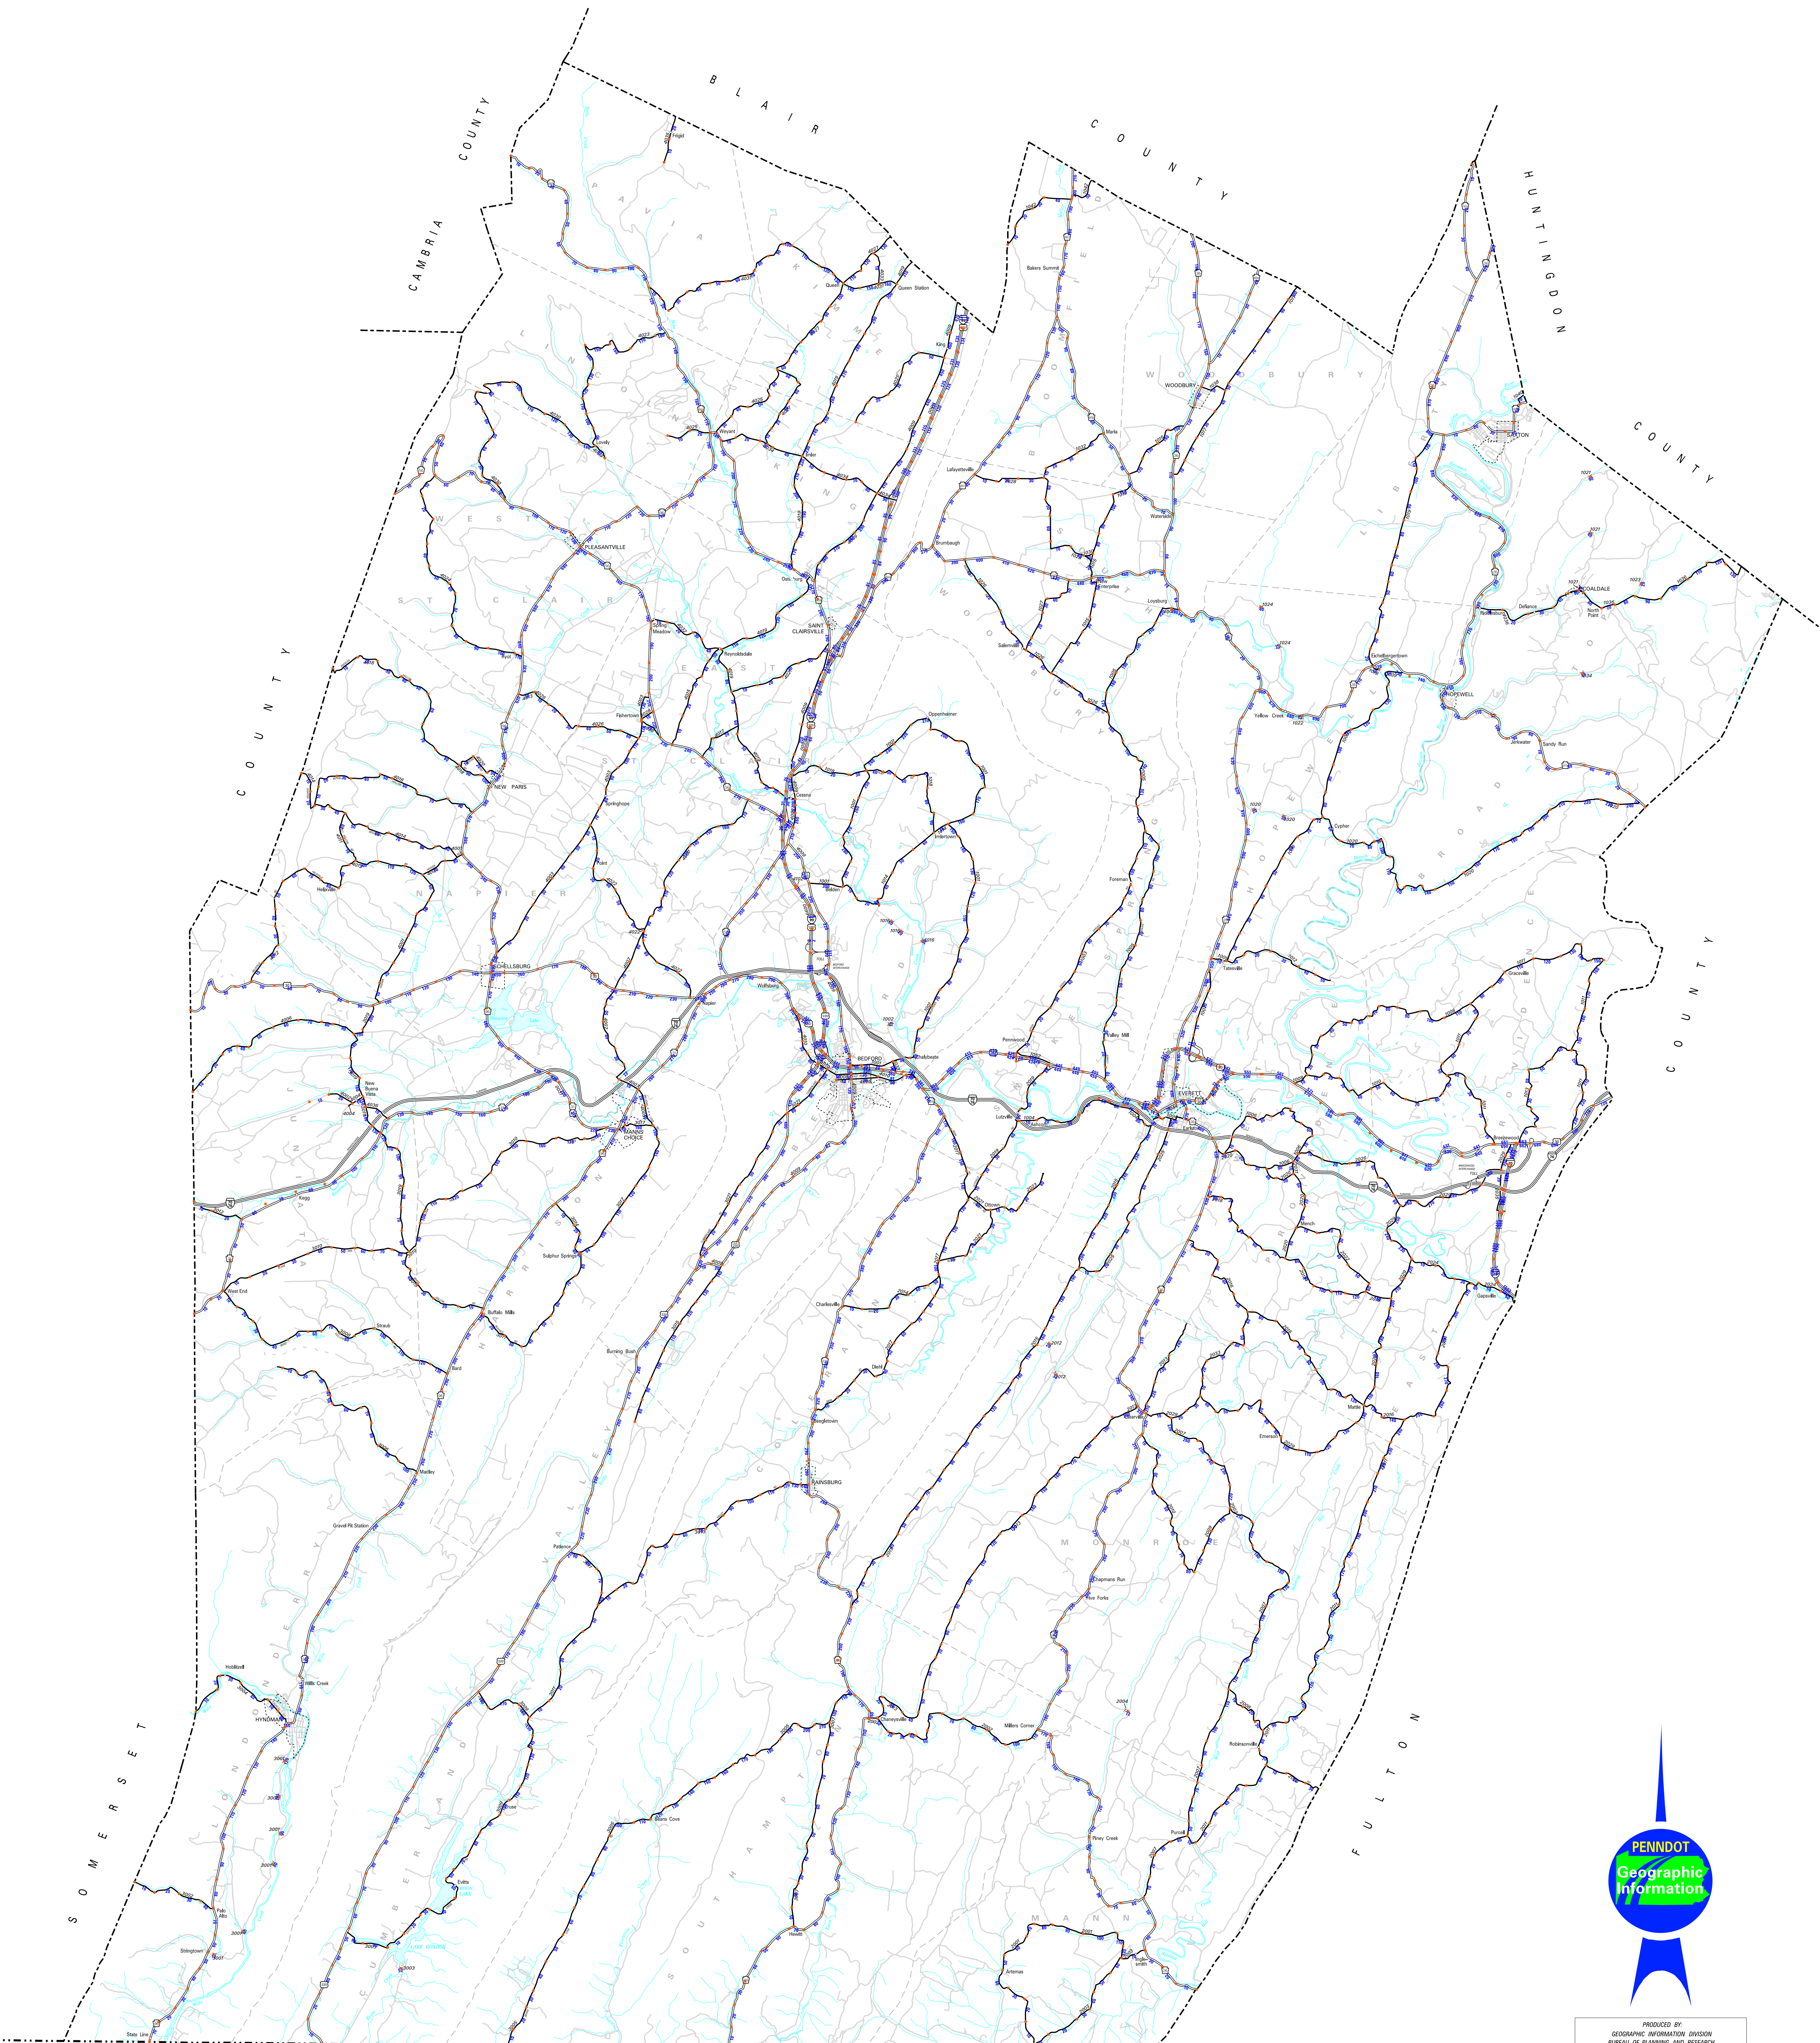

SR / SEGMENT MAP – BEDFORD COUNTY

A L L E G A N Y C O U N T Y
M A R Y L A N D