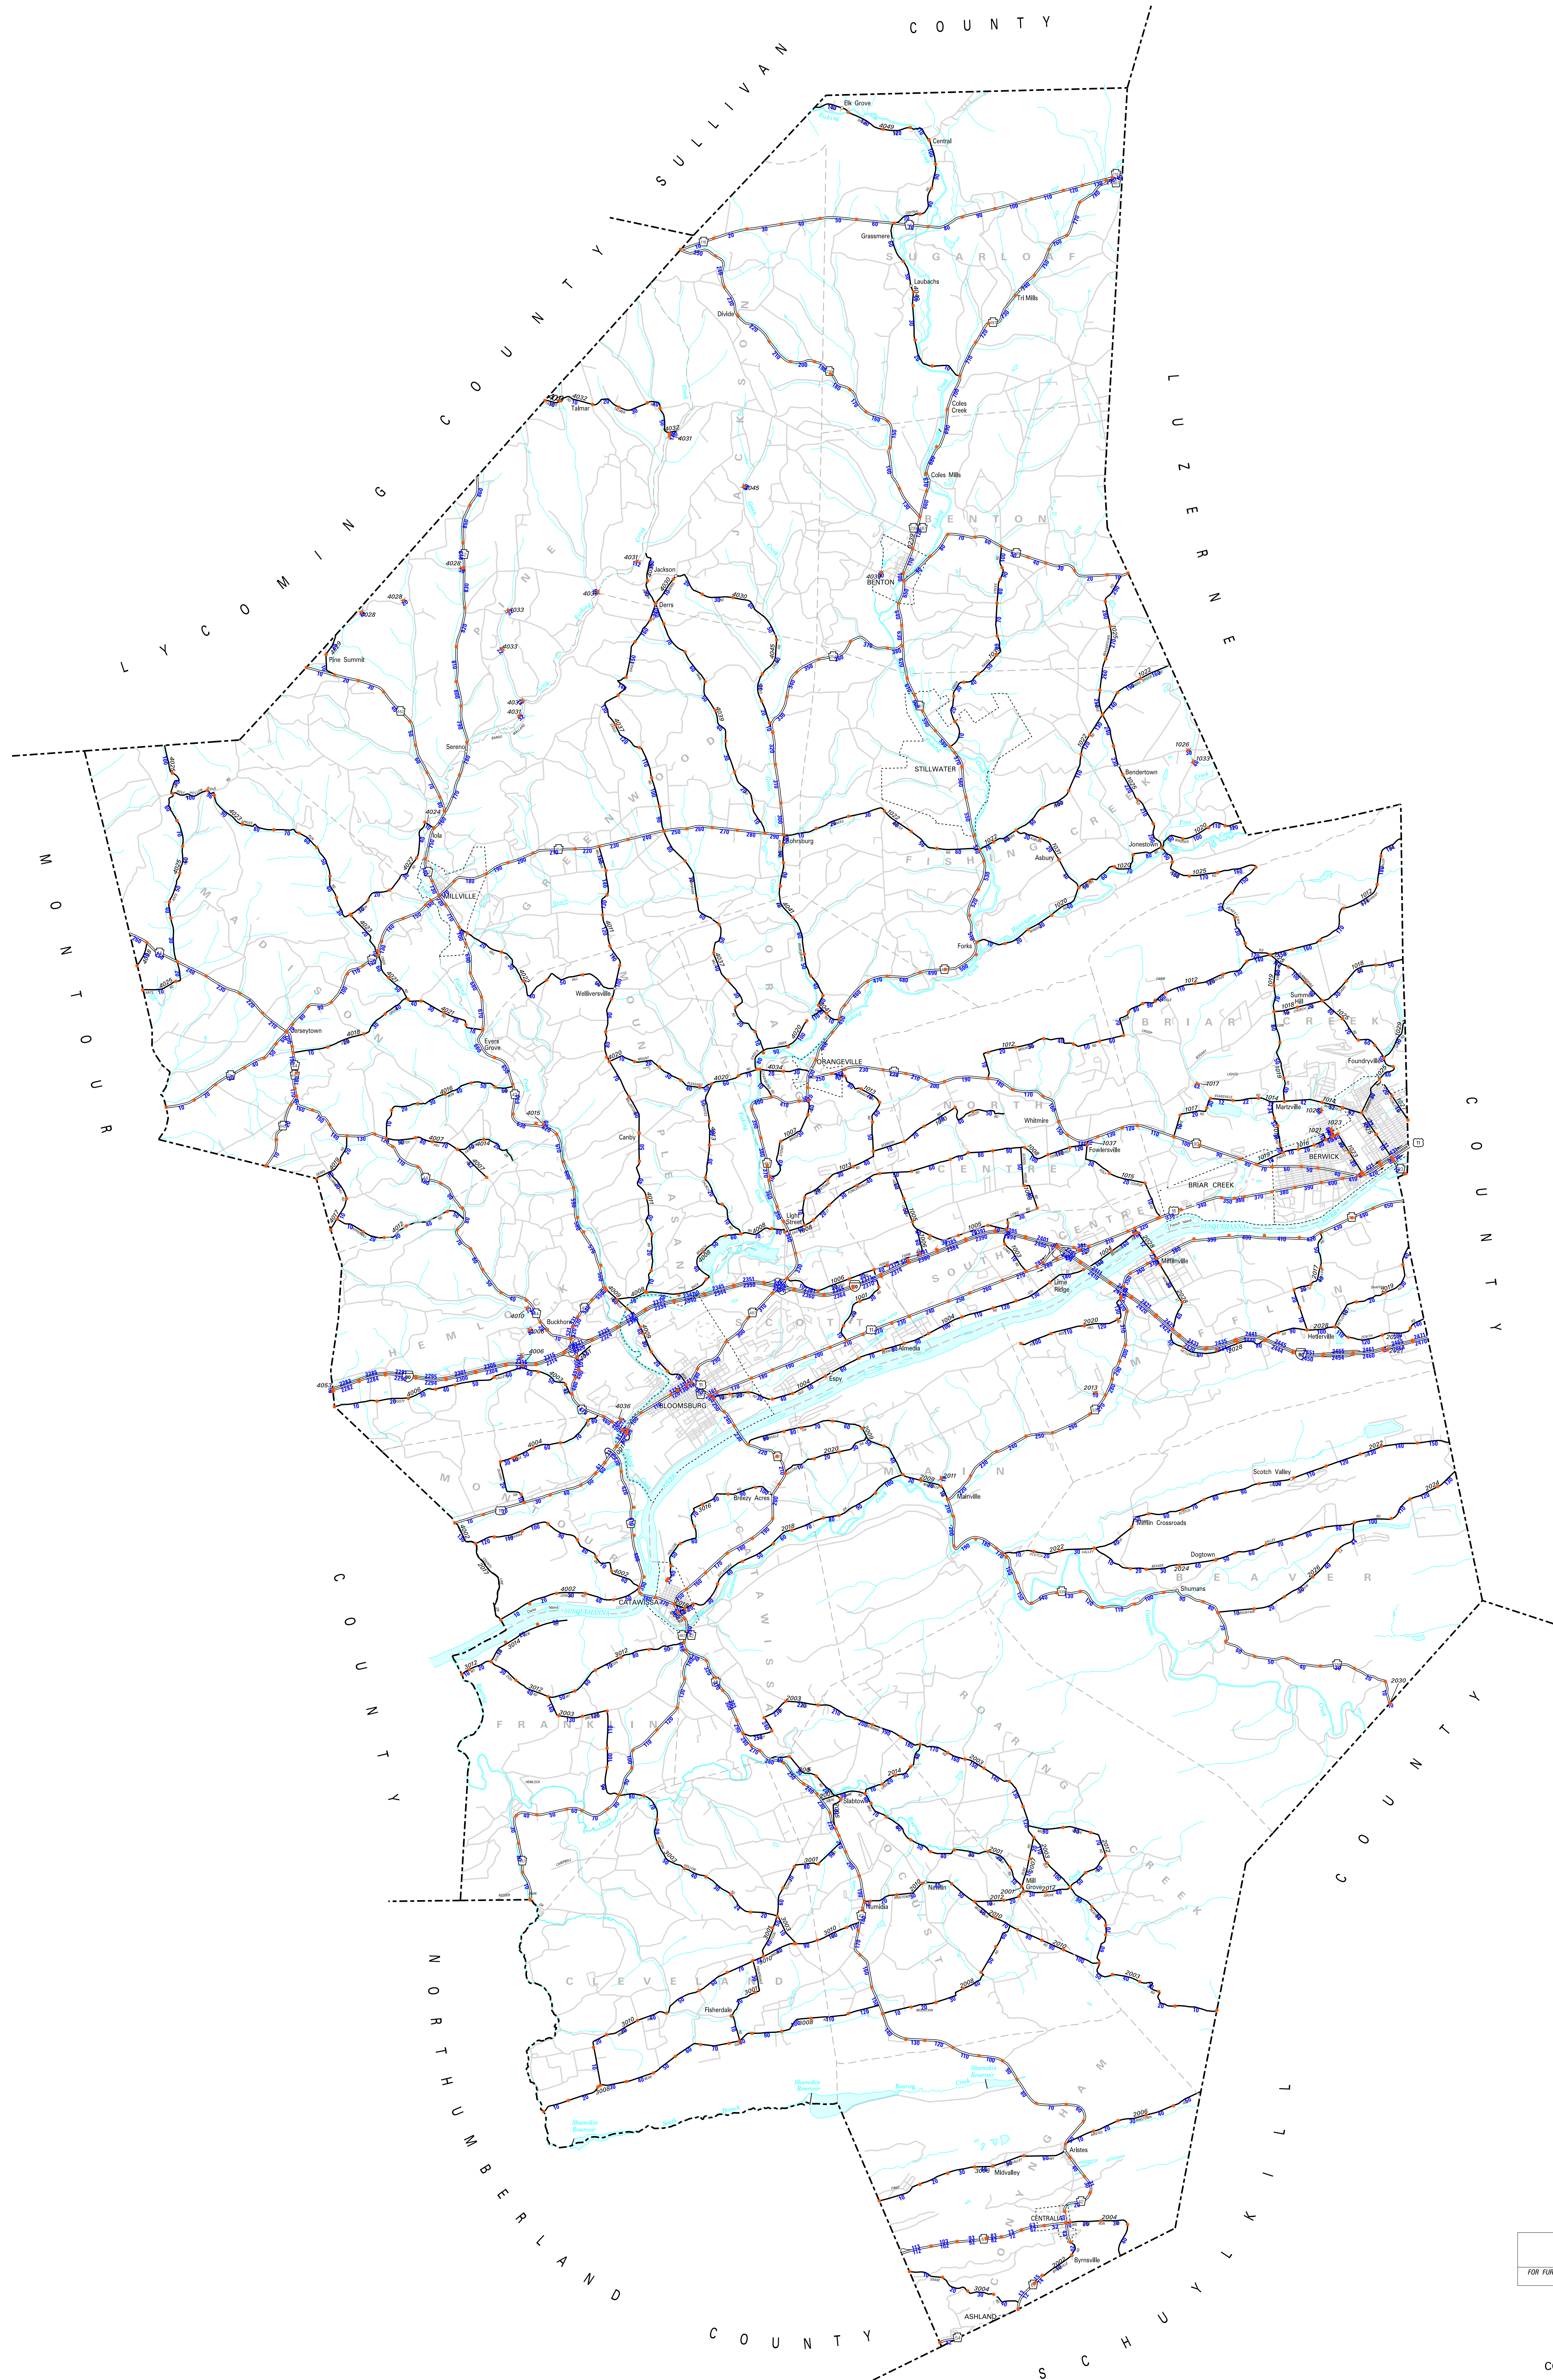

SR / SEGMENT MAP – COLUMBIA COUNTY

PRODUCED BY:
GEOGRAPHIC INFORMATION DIVISION
BUREAU OF PLANNING AND RESEARCH
FOR FURTHER INFORMATION OR COMMENTS CONTACT:
GIS COORDINATOR AT (717) 755-1529
GIS PRODUCT NO. 0702
21-FEB-2024