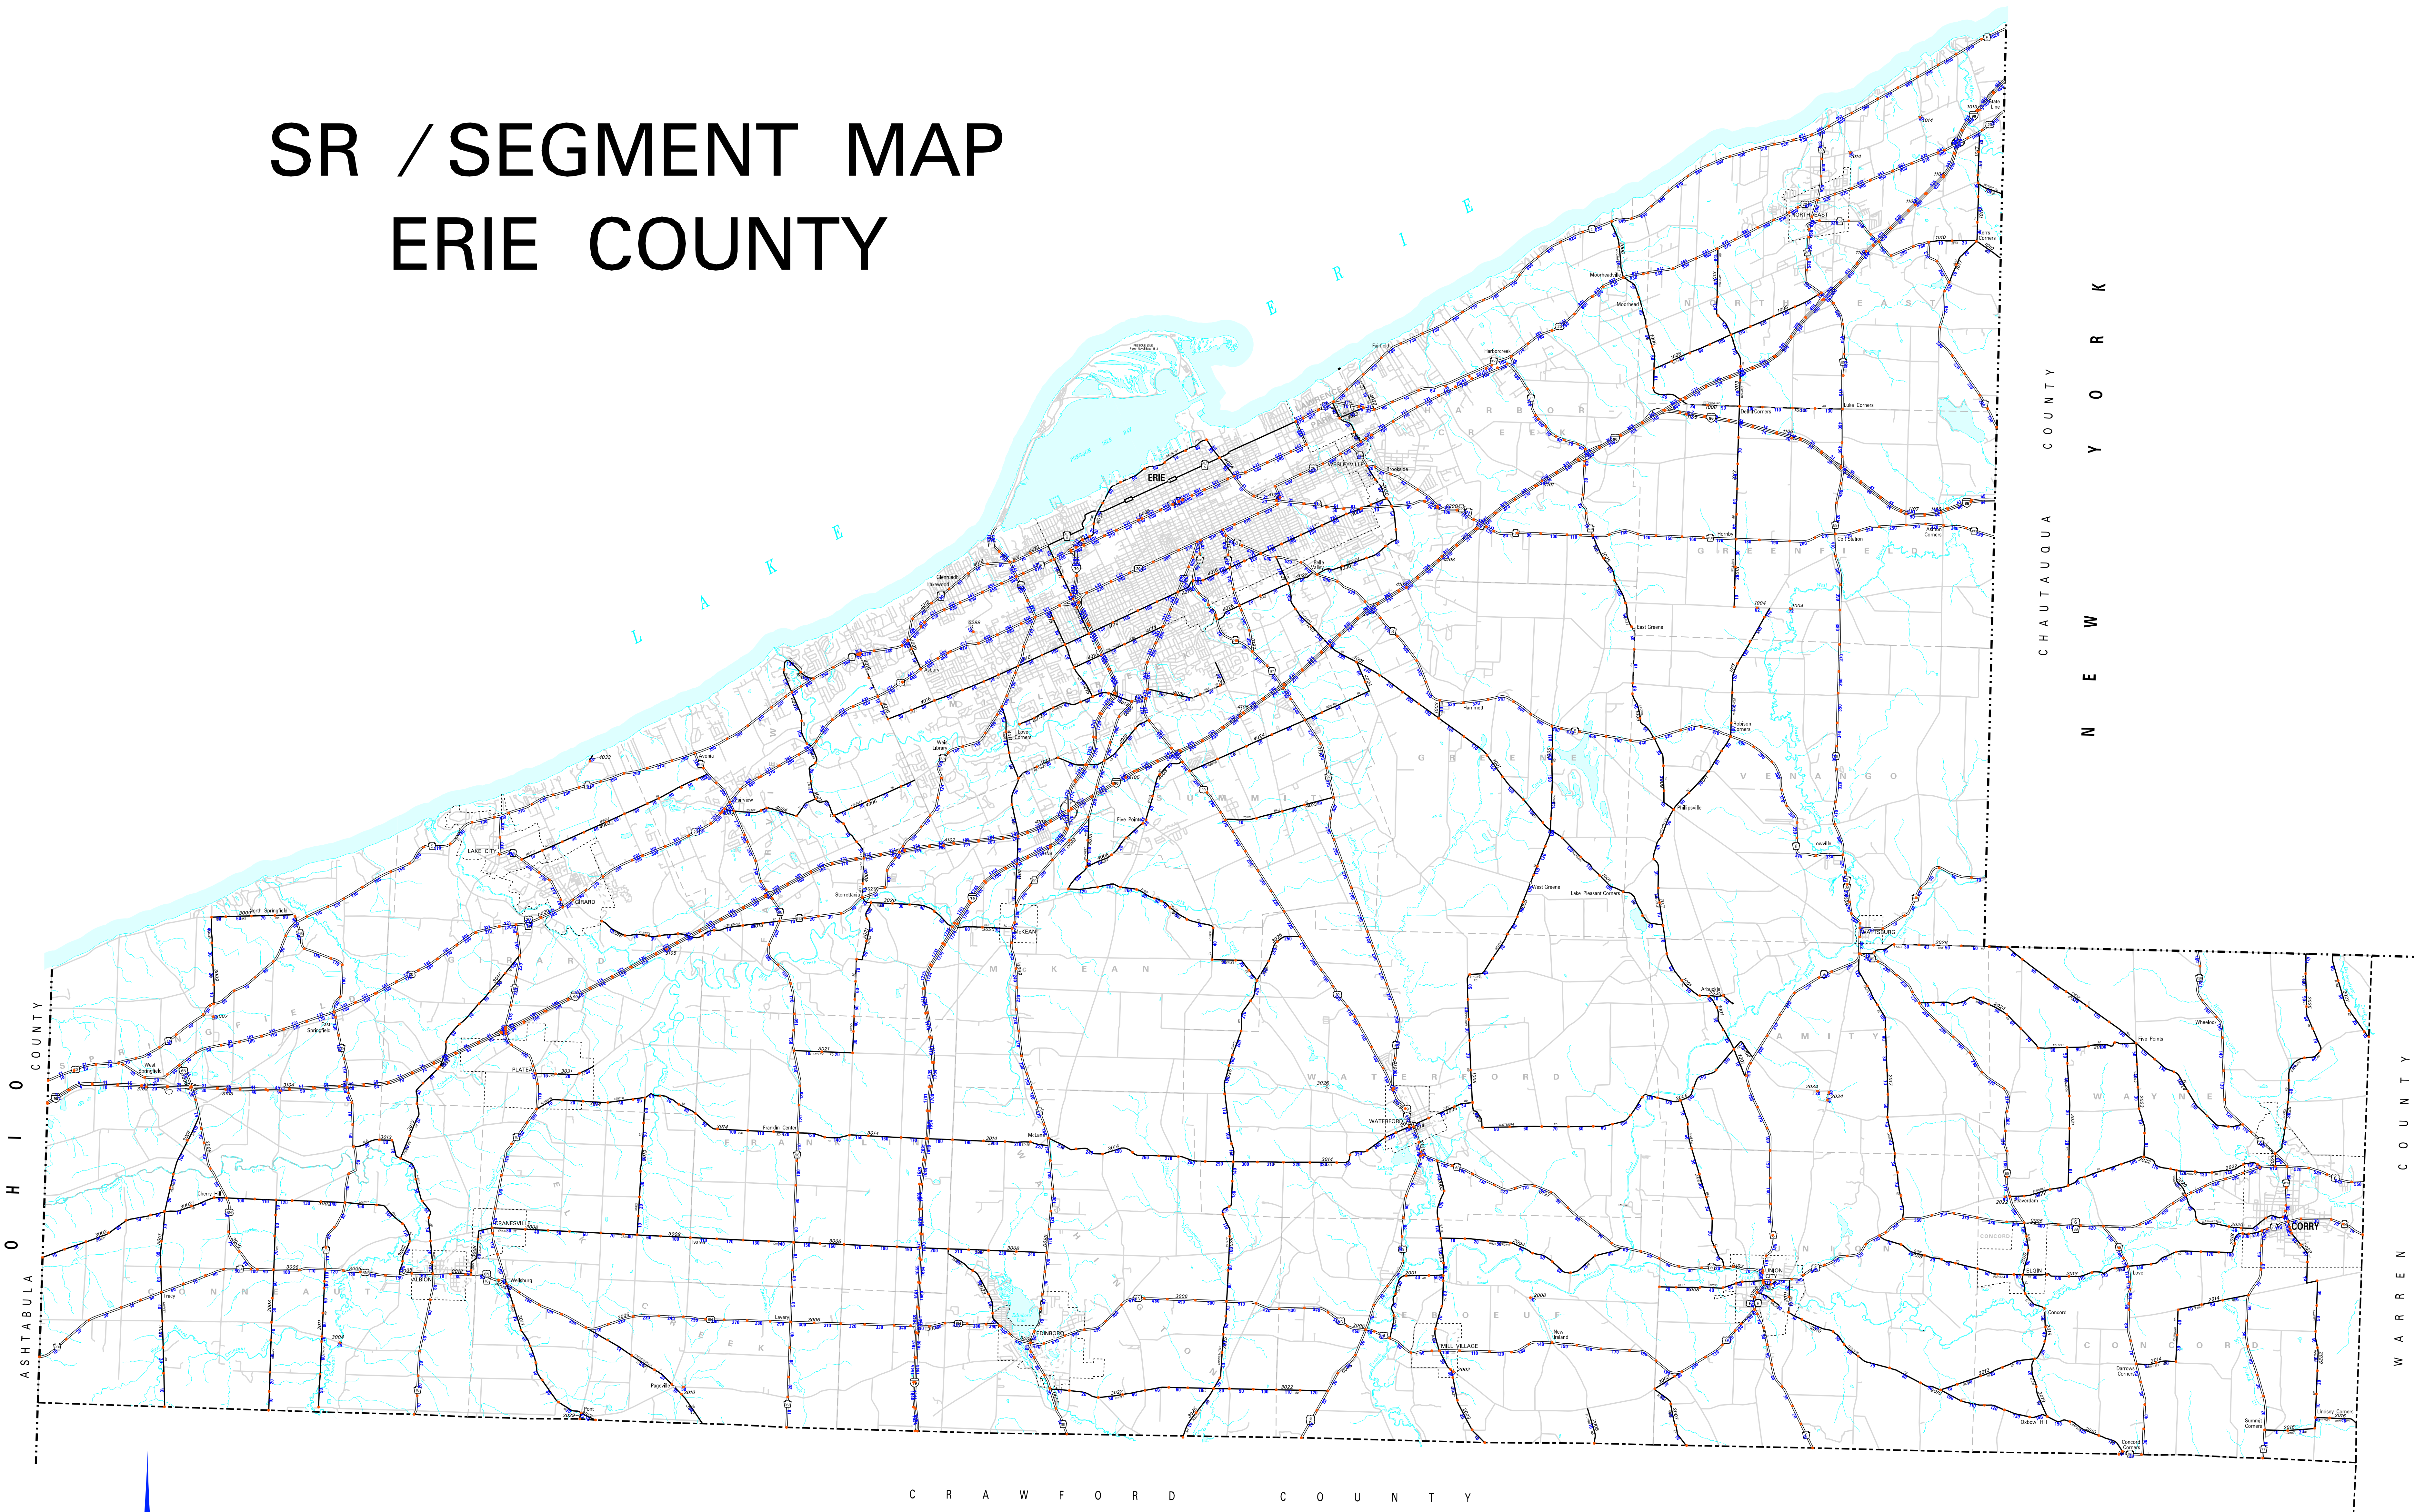

SR / SEGMENT MAP ERIE COUNTY