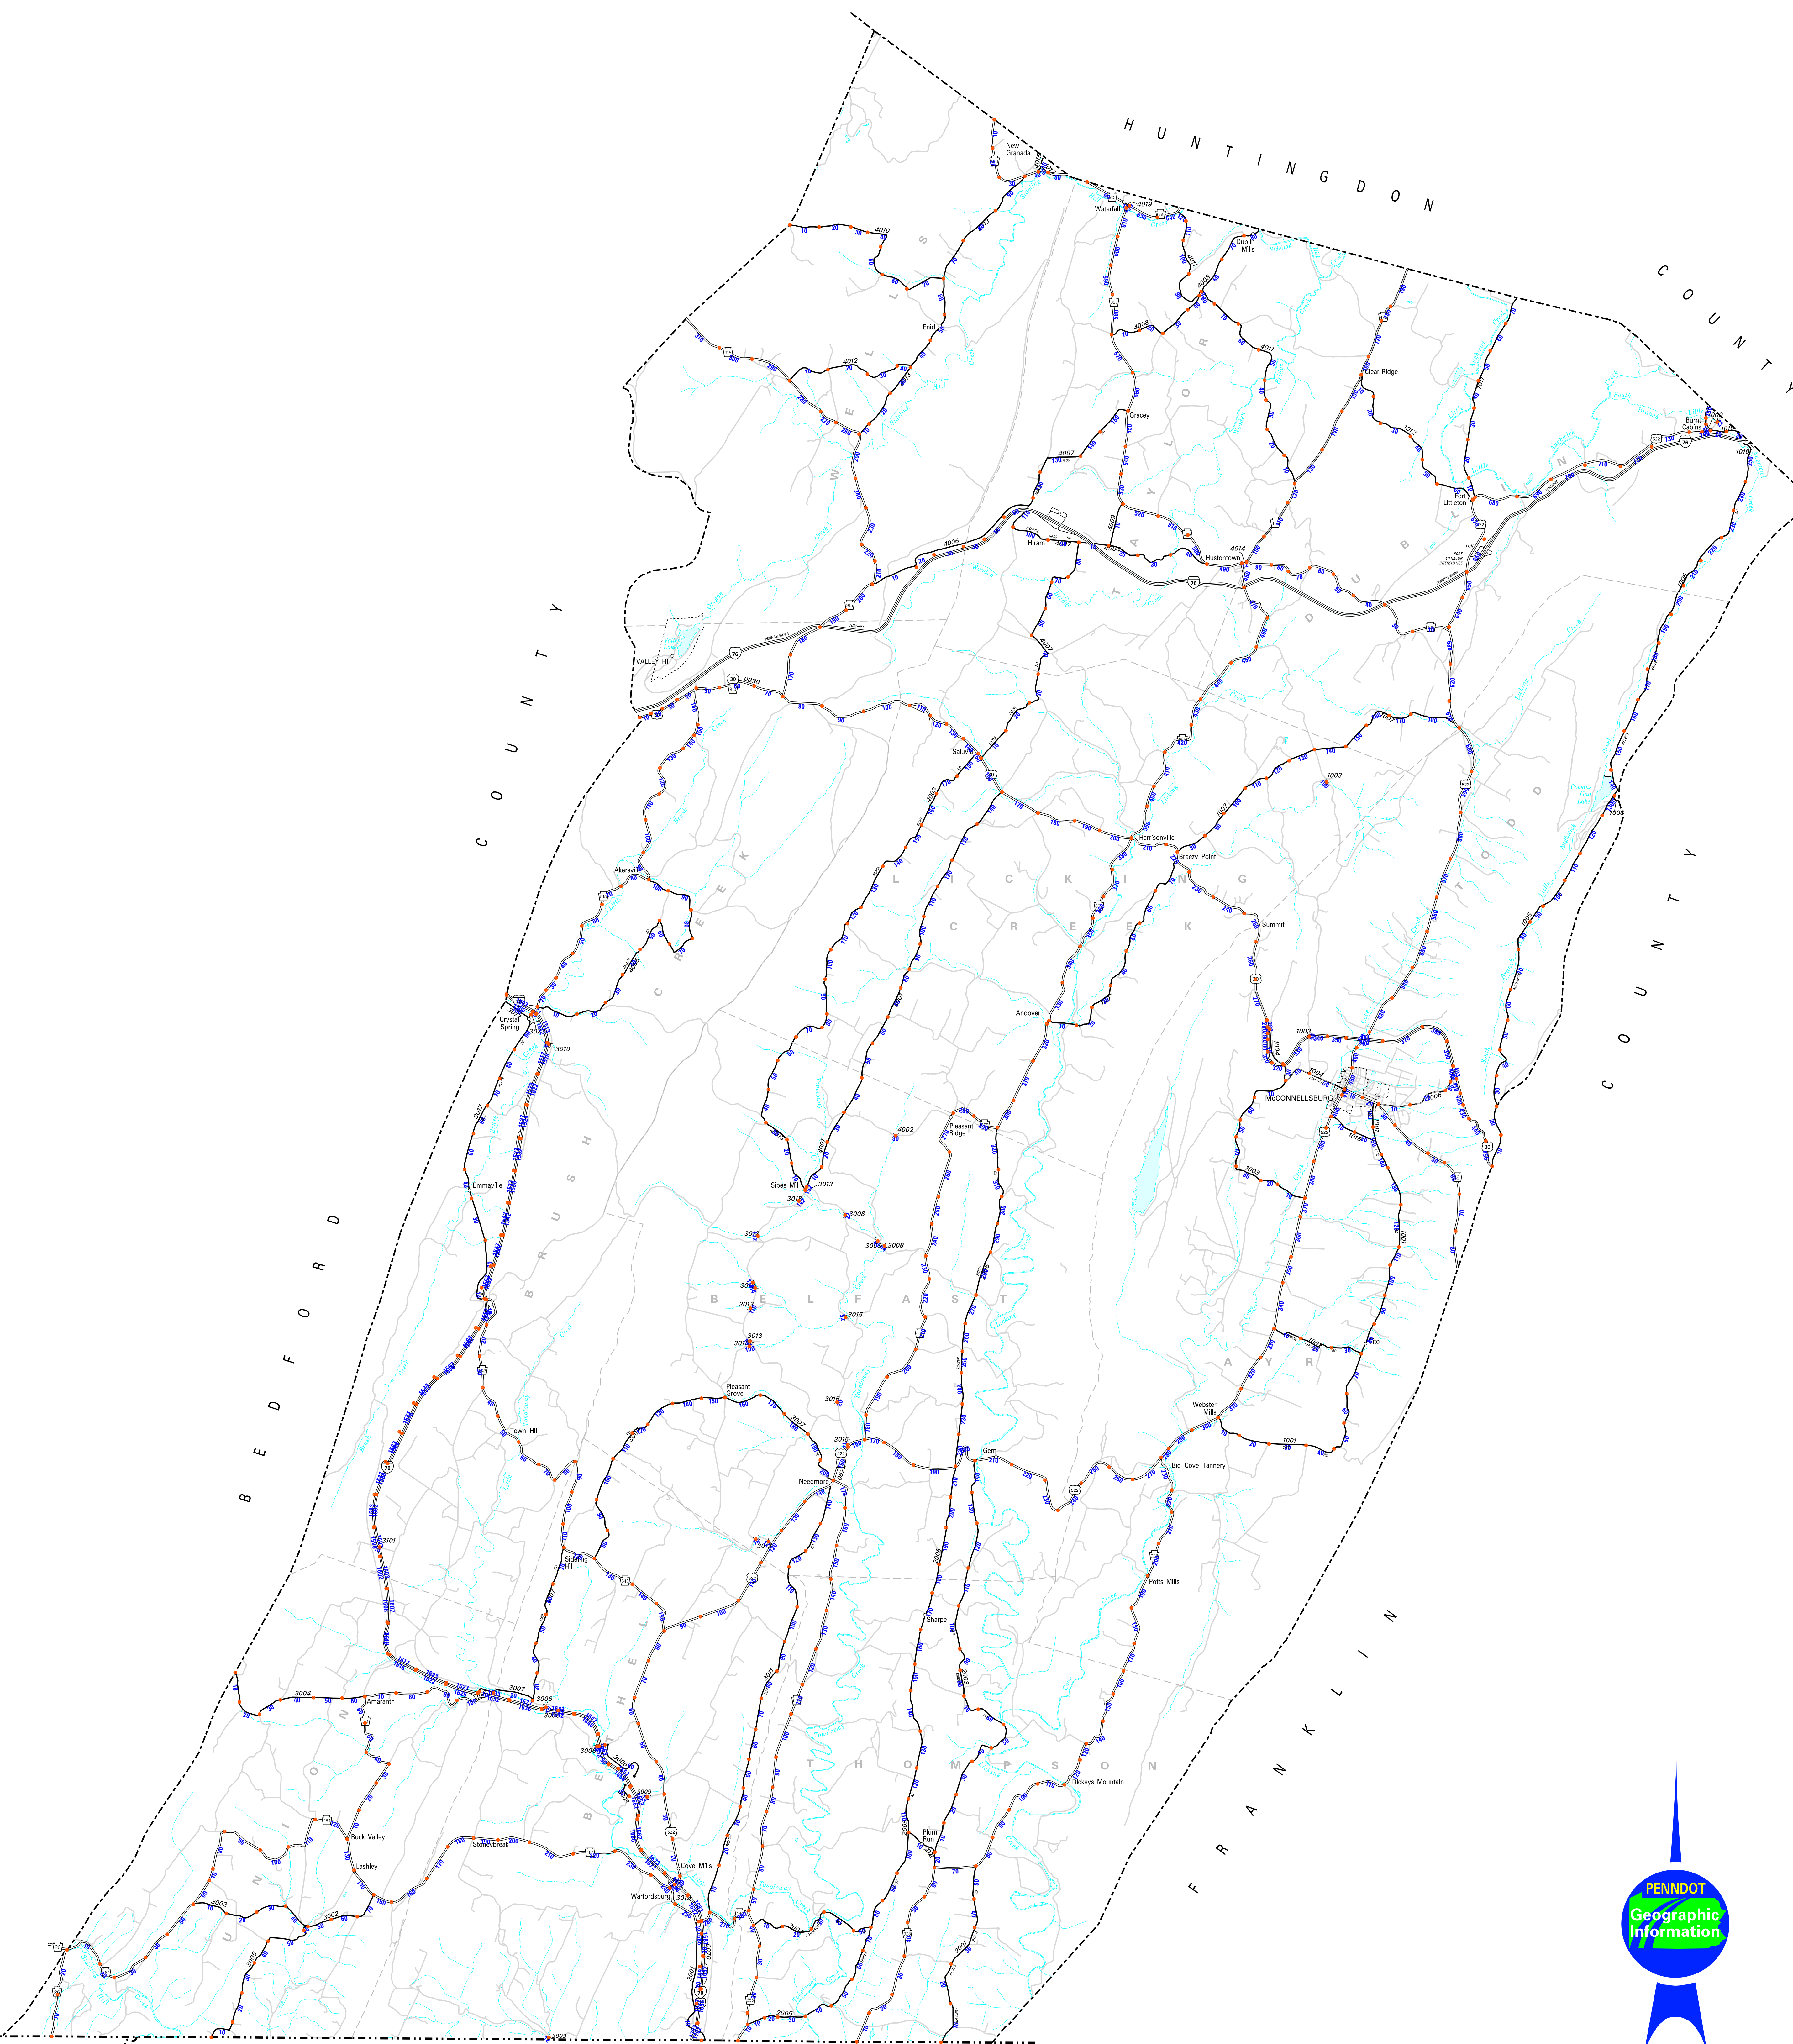

SR / SEGMENT MAP – FULTON COUNTY

ALLEGANY
COUNTY

WASHINGTON
COUNTY

M A R Y L A N D