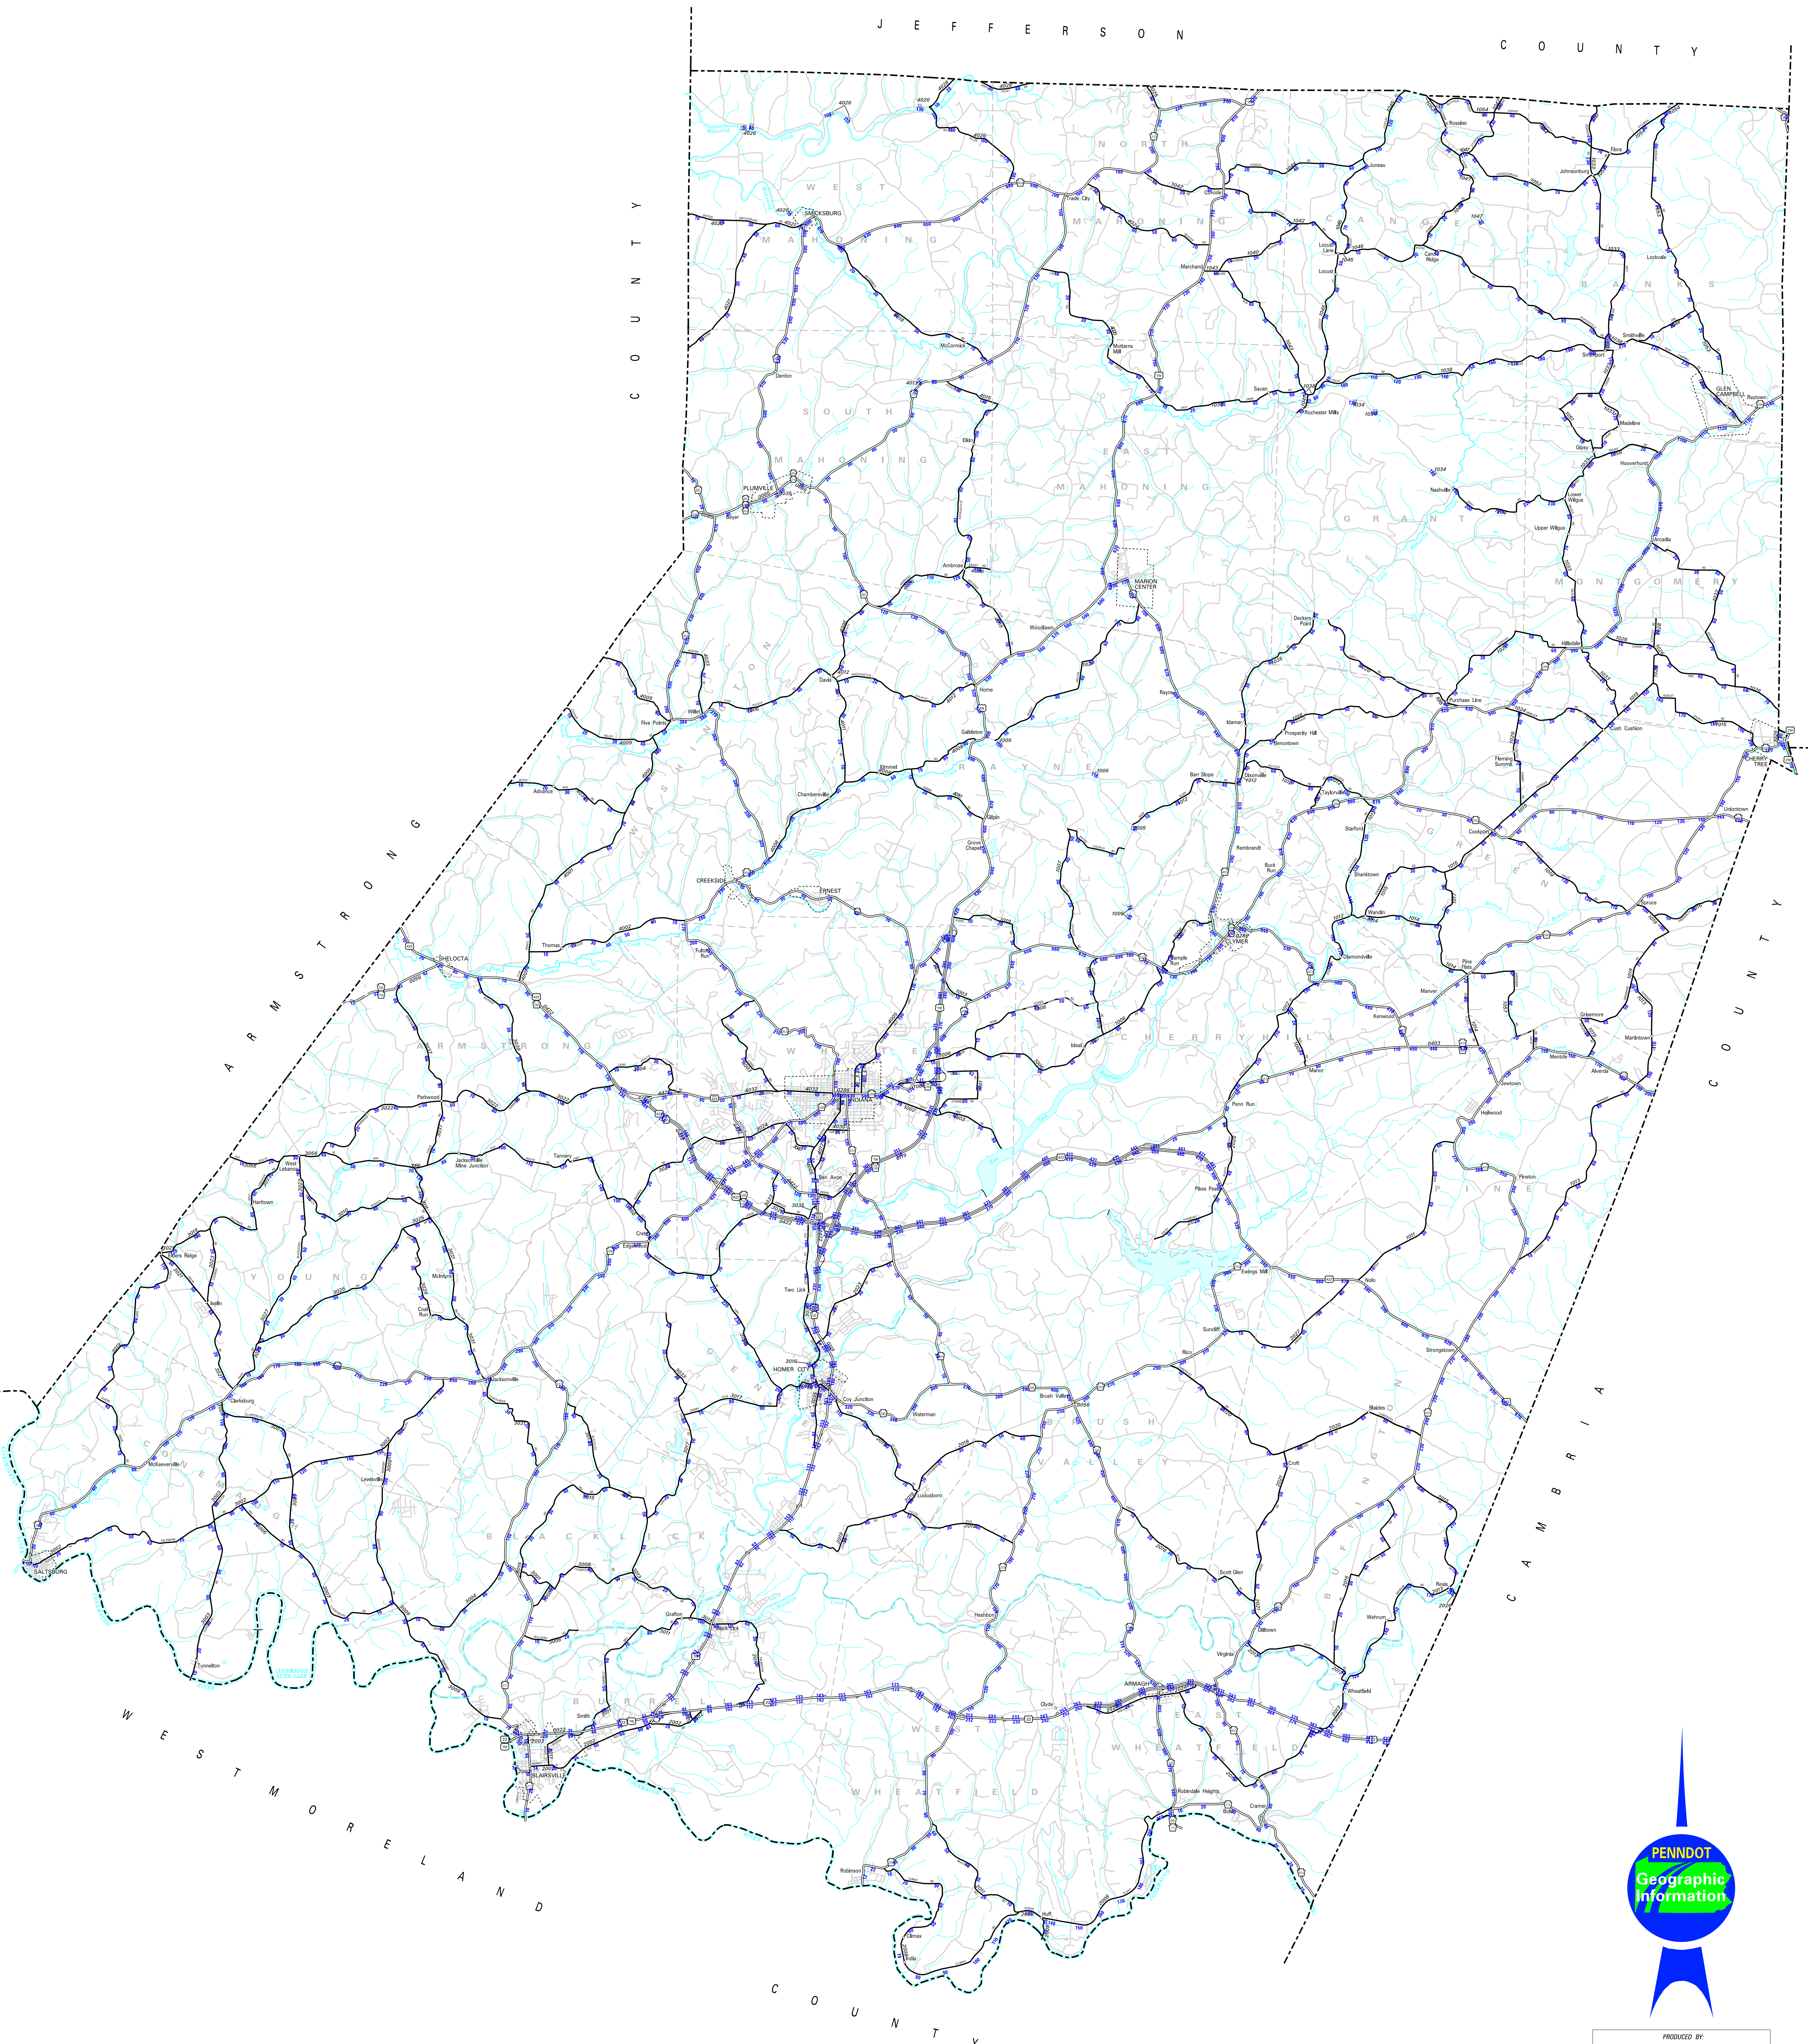

SR / SEGMENT MAP – INDIANA COUNTY

PRODUCED BY:
GEOGRAPHIC INFORMATION DIVISION
BUREAU OF PLANNING AND RESEARCH
FOR FURTHER INFORMATION OR COMMENTS CONTACT:
GIS COORDINATOR AT (717) 785-1529
GIS PRODUCT NO. 0702
22-FEB-2024