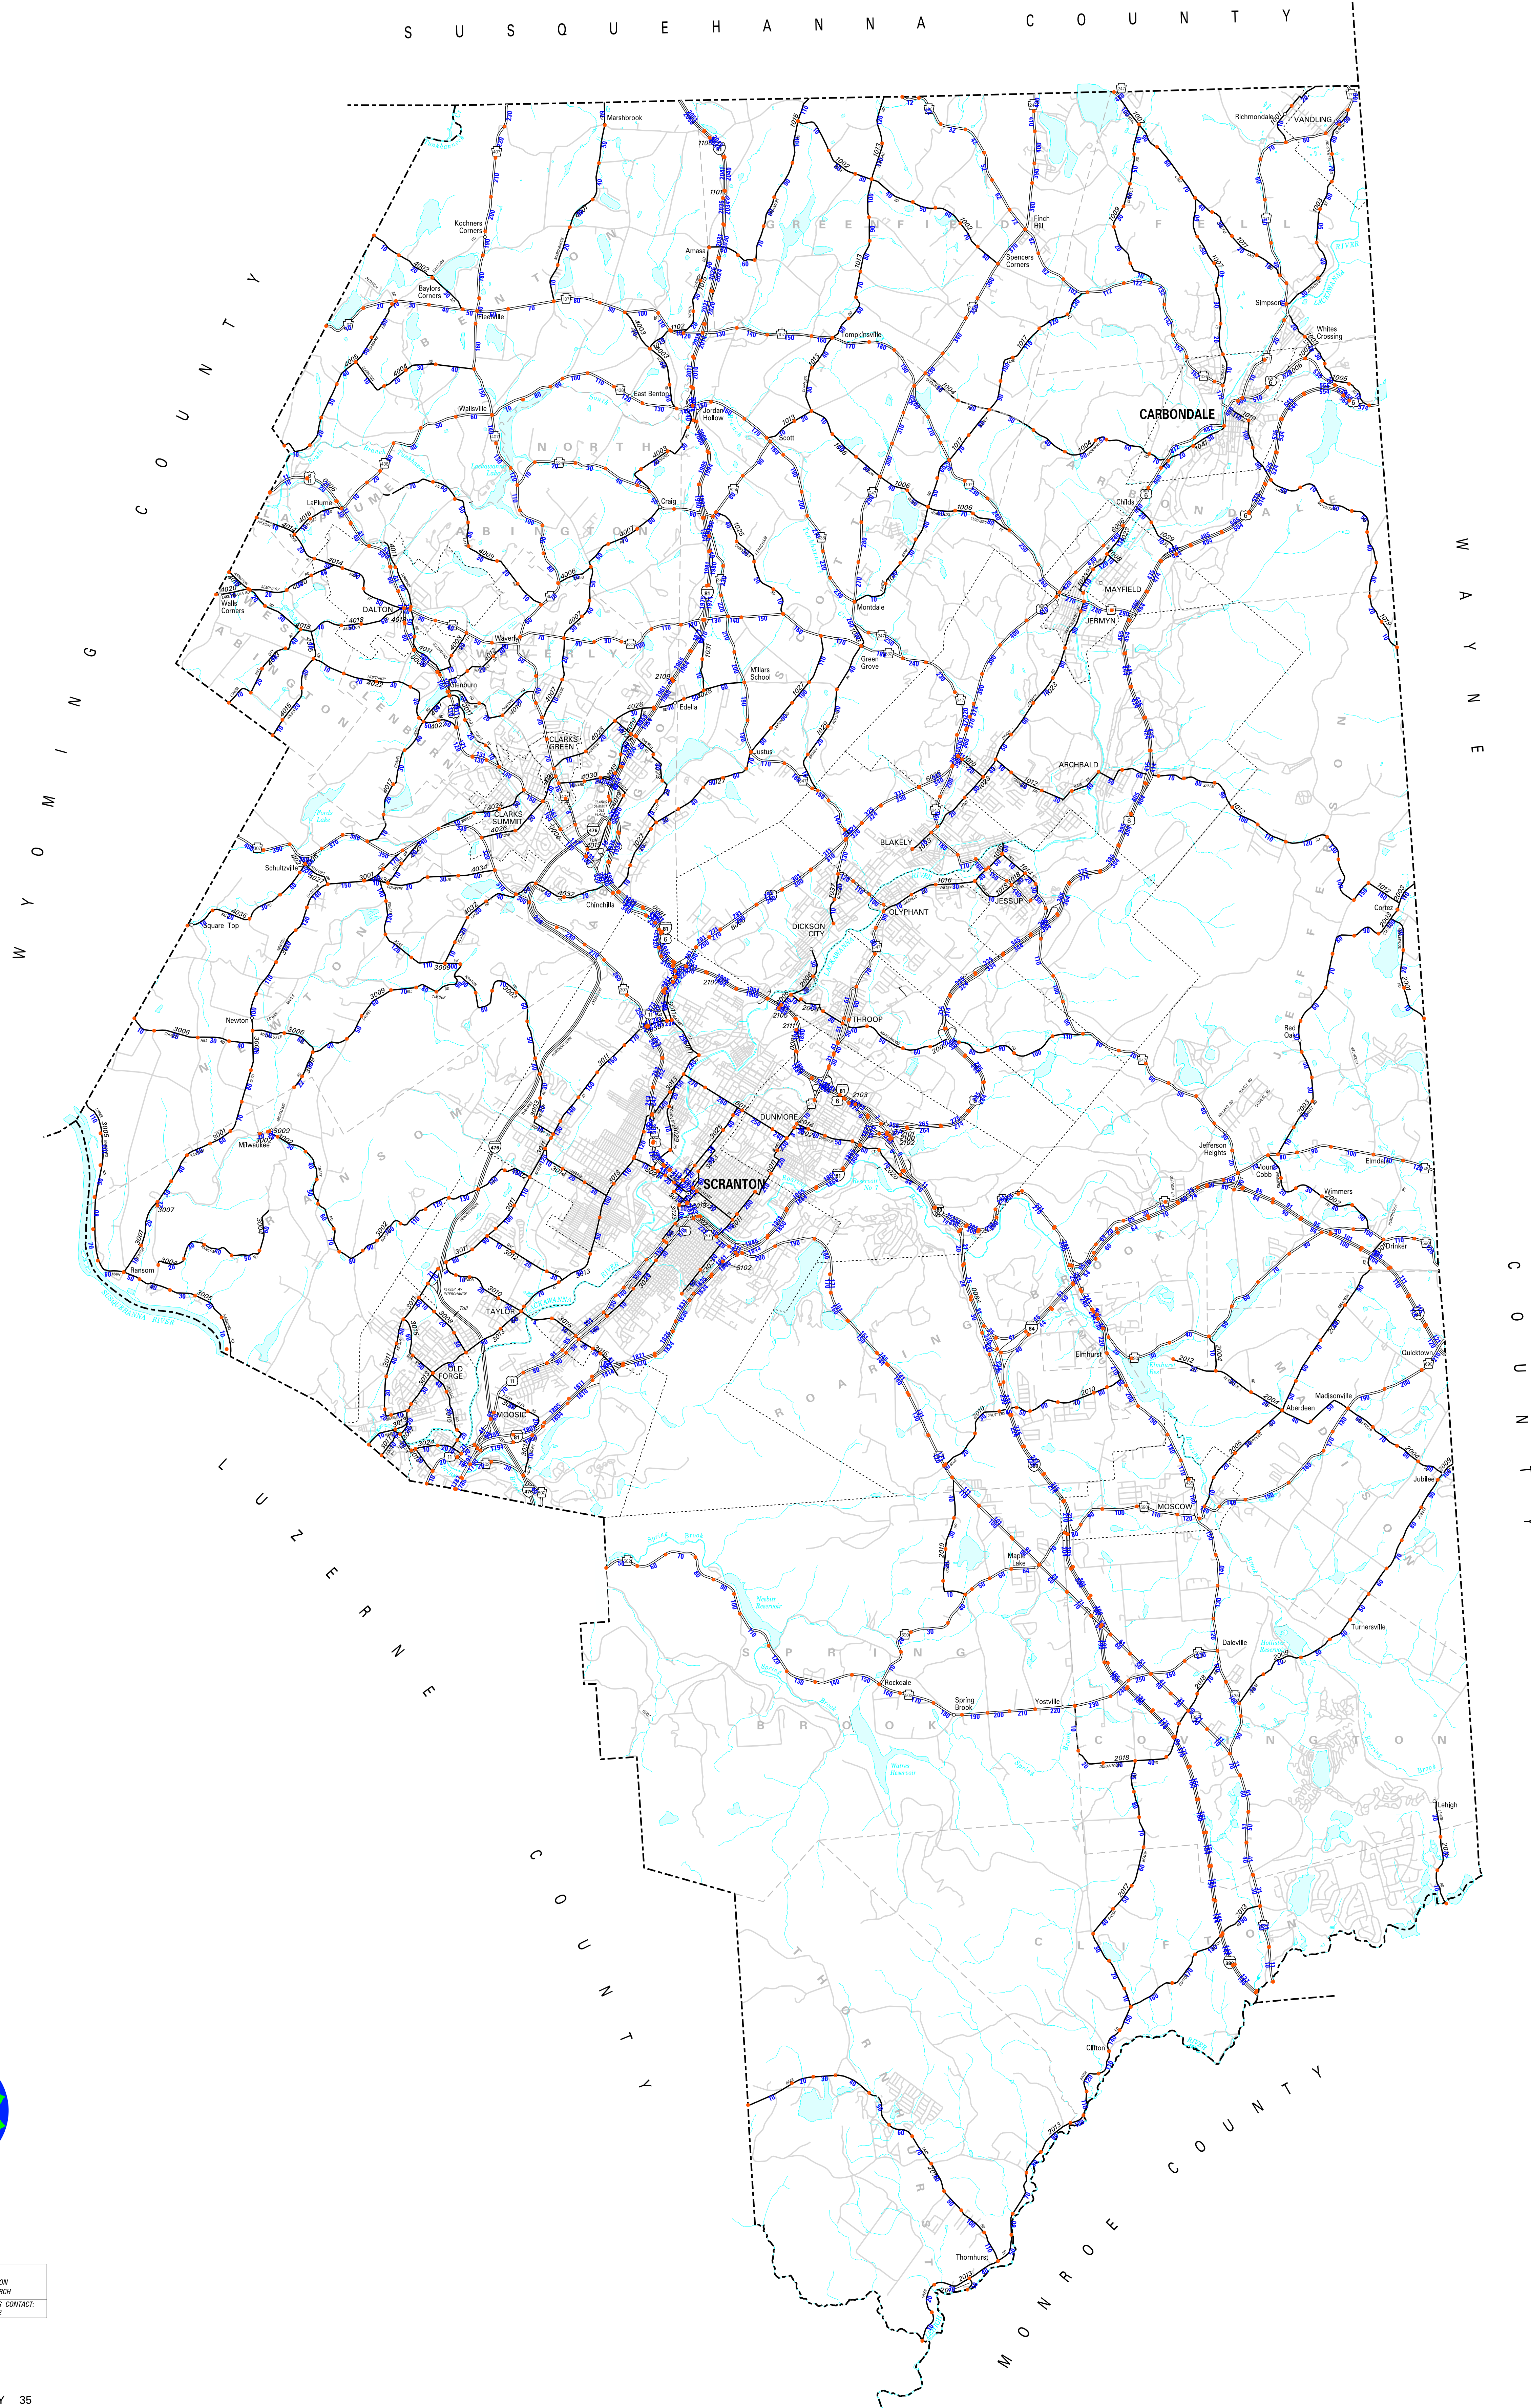

SR / SEGMENT MAP – LACKAWANNA COUNTY