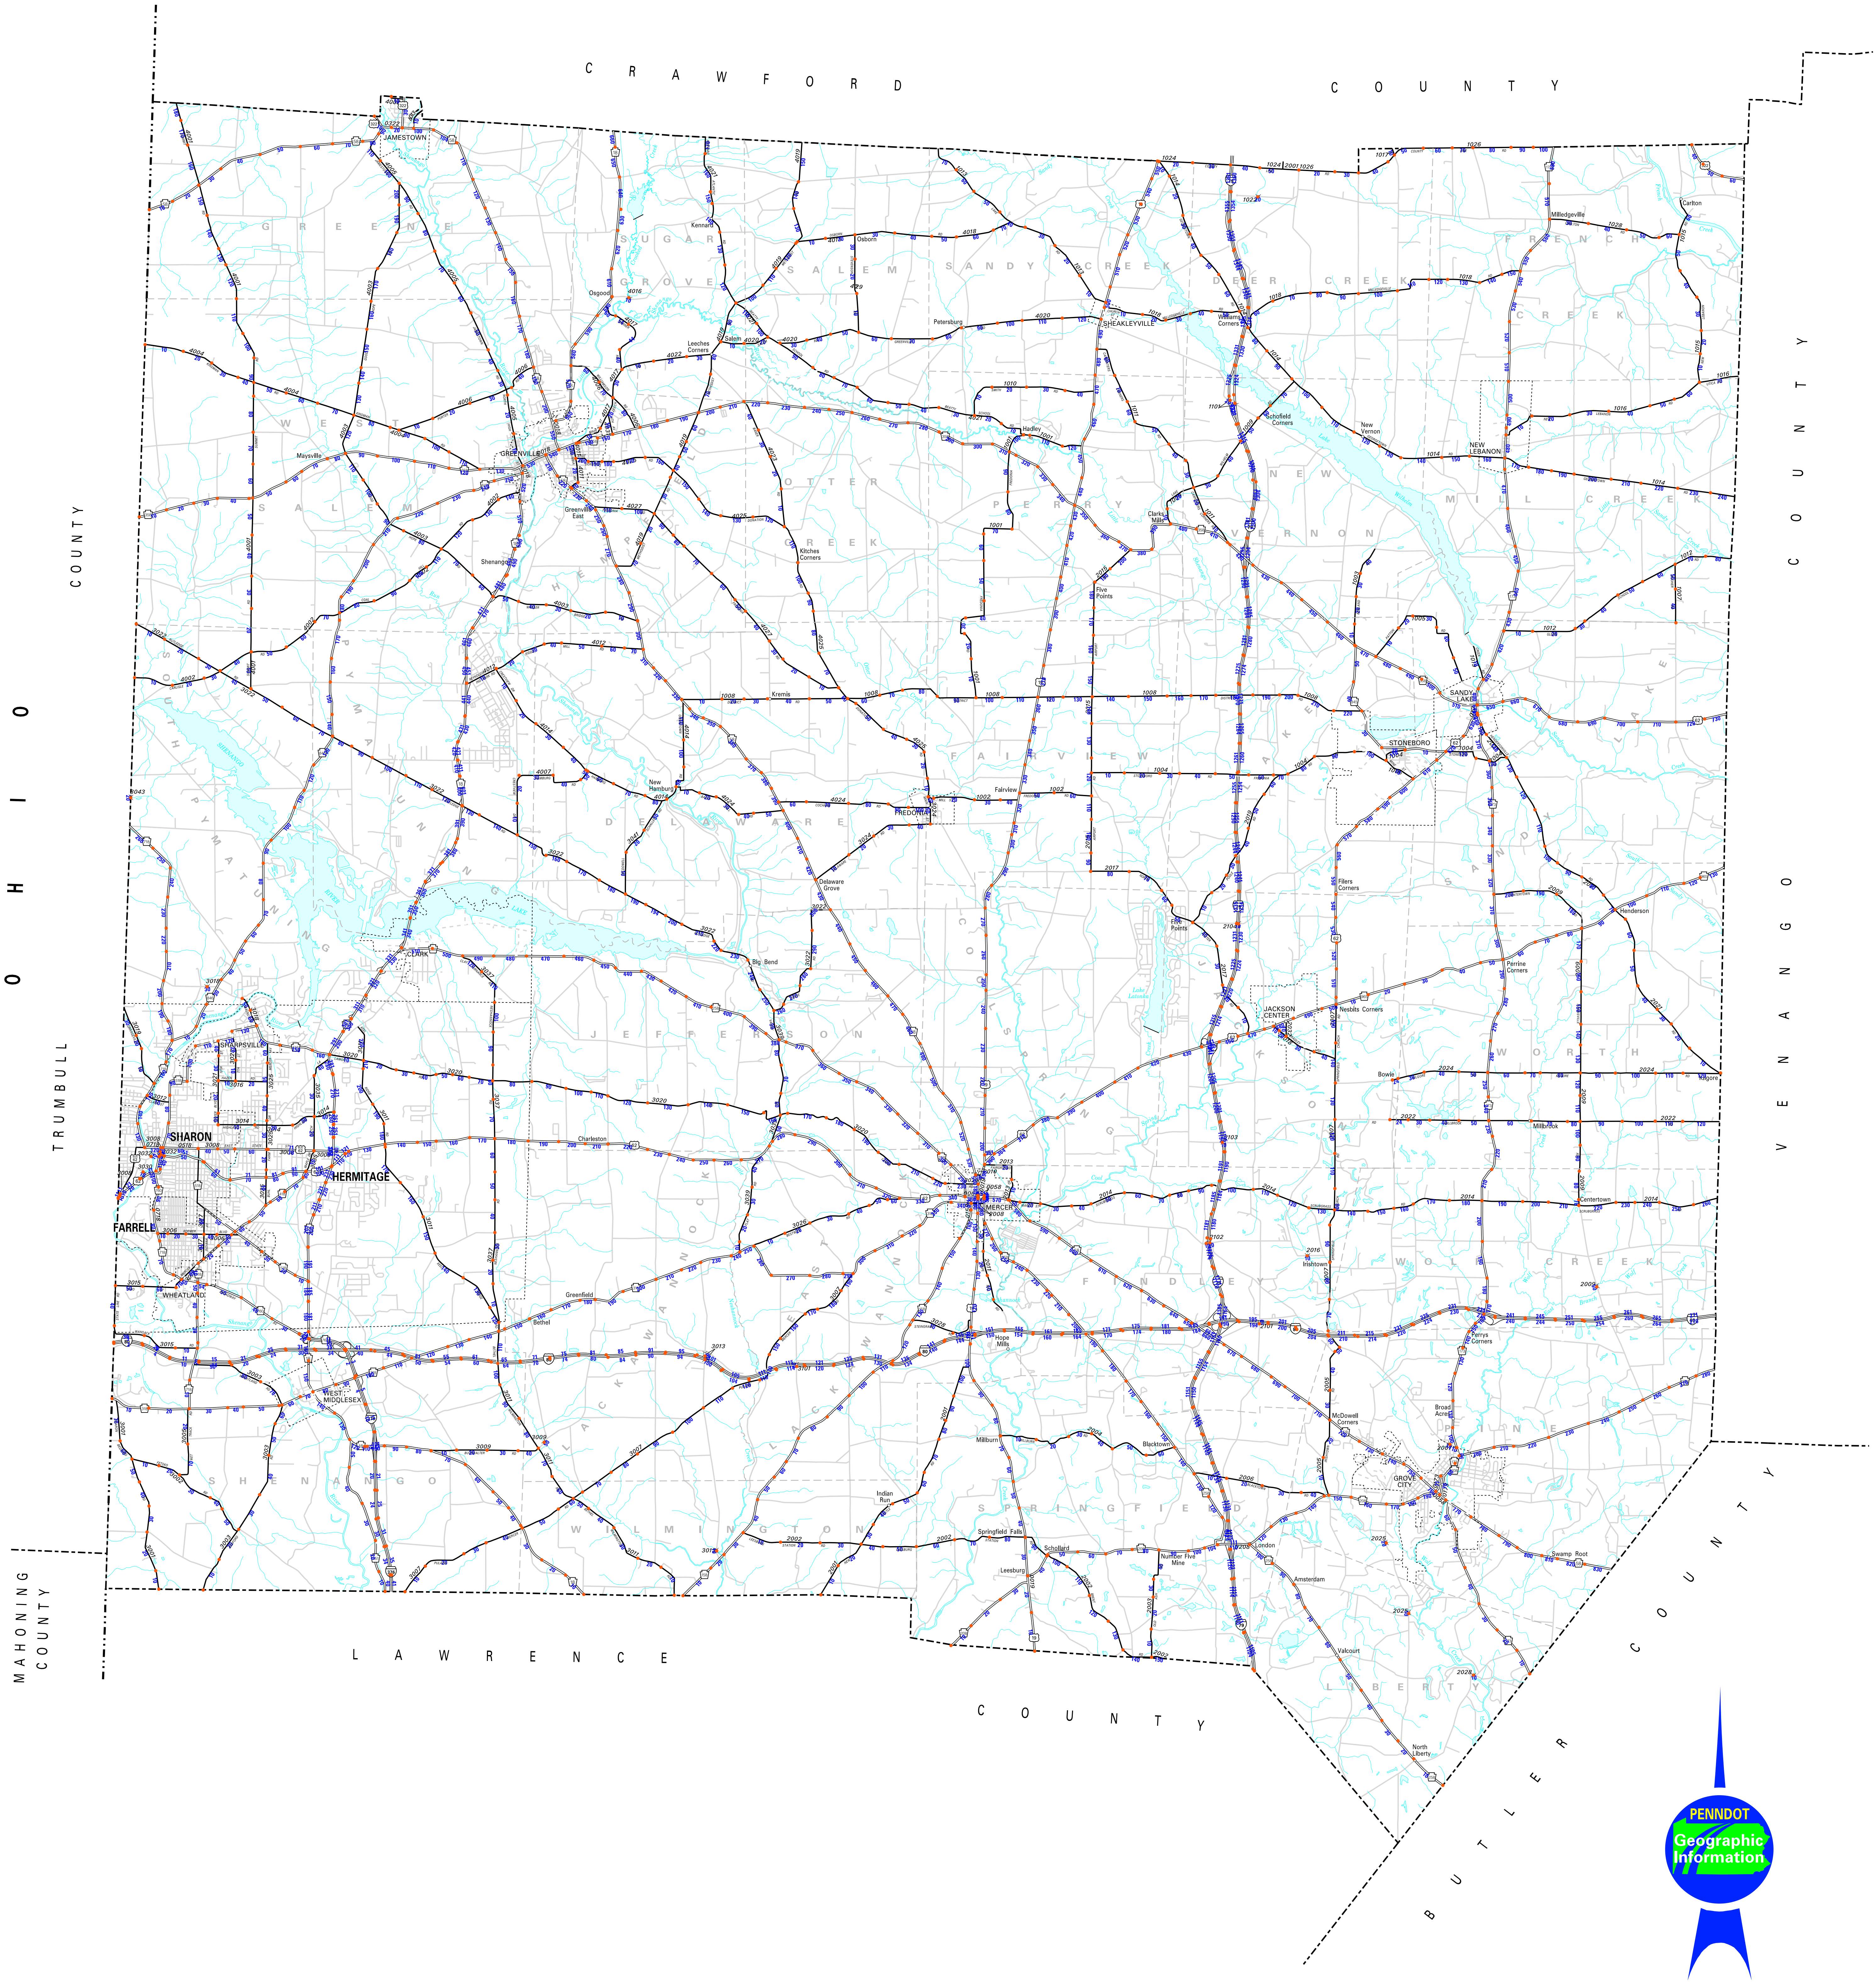

SR / SEGMENT MAP – MERCER COUNTY

PRODUCED BY:
GEOGRAPHIC INFORMATION DIVISION
BUREAU OF PLANNING AND RESEARCH
FOR FURTHER INFORMATION OR COMMENTS CONTACT:
GIS COORDINATOR AT 717-735-1529
GIS PRODUCT NO. 0702
26-FEB-2024