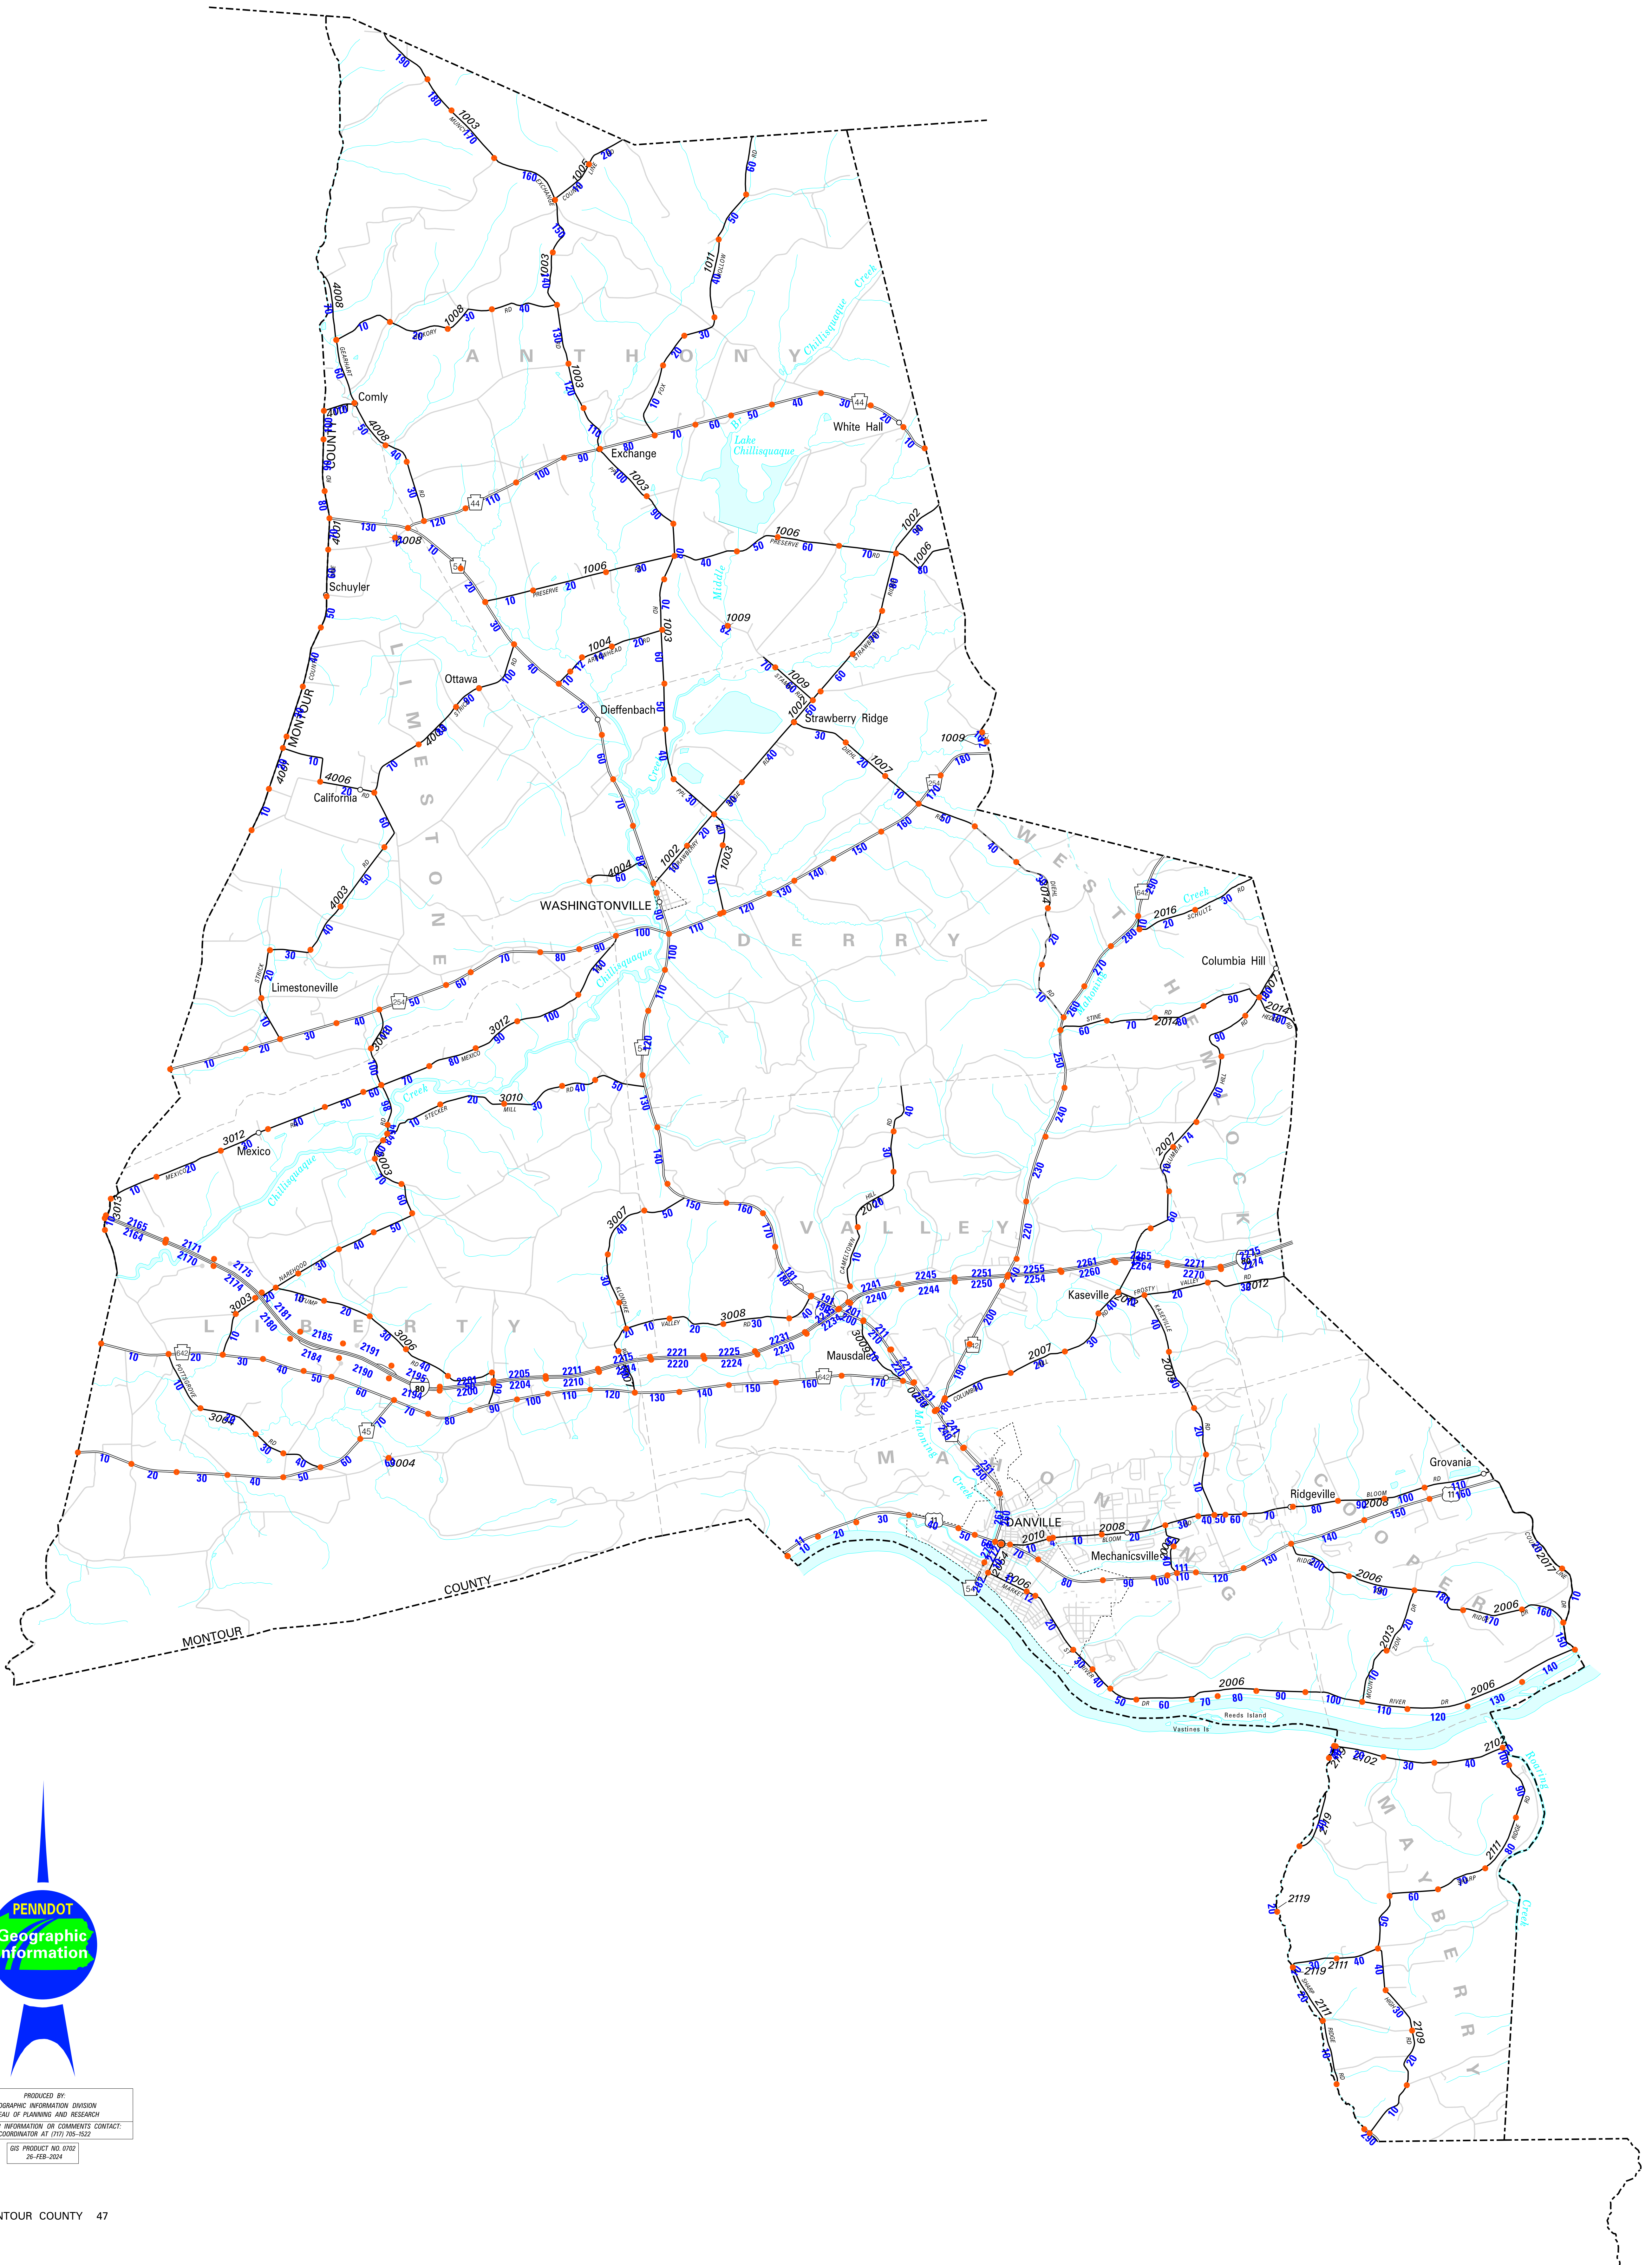

SR / SEGMENT MAP – MONTOUR COUNTY

GIS PRODUCT NO. 0762
24-FEB-2024