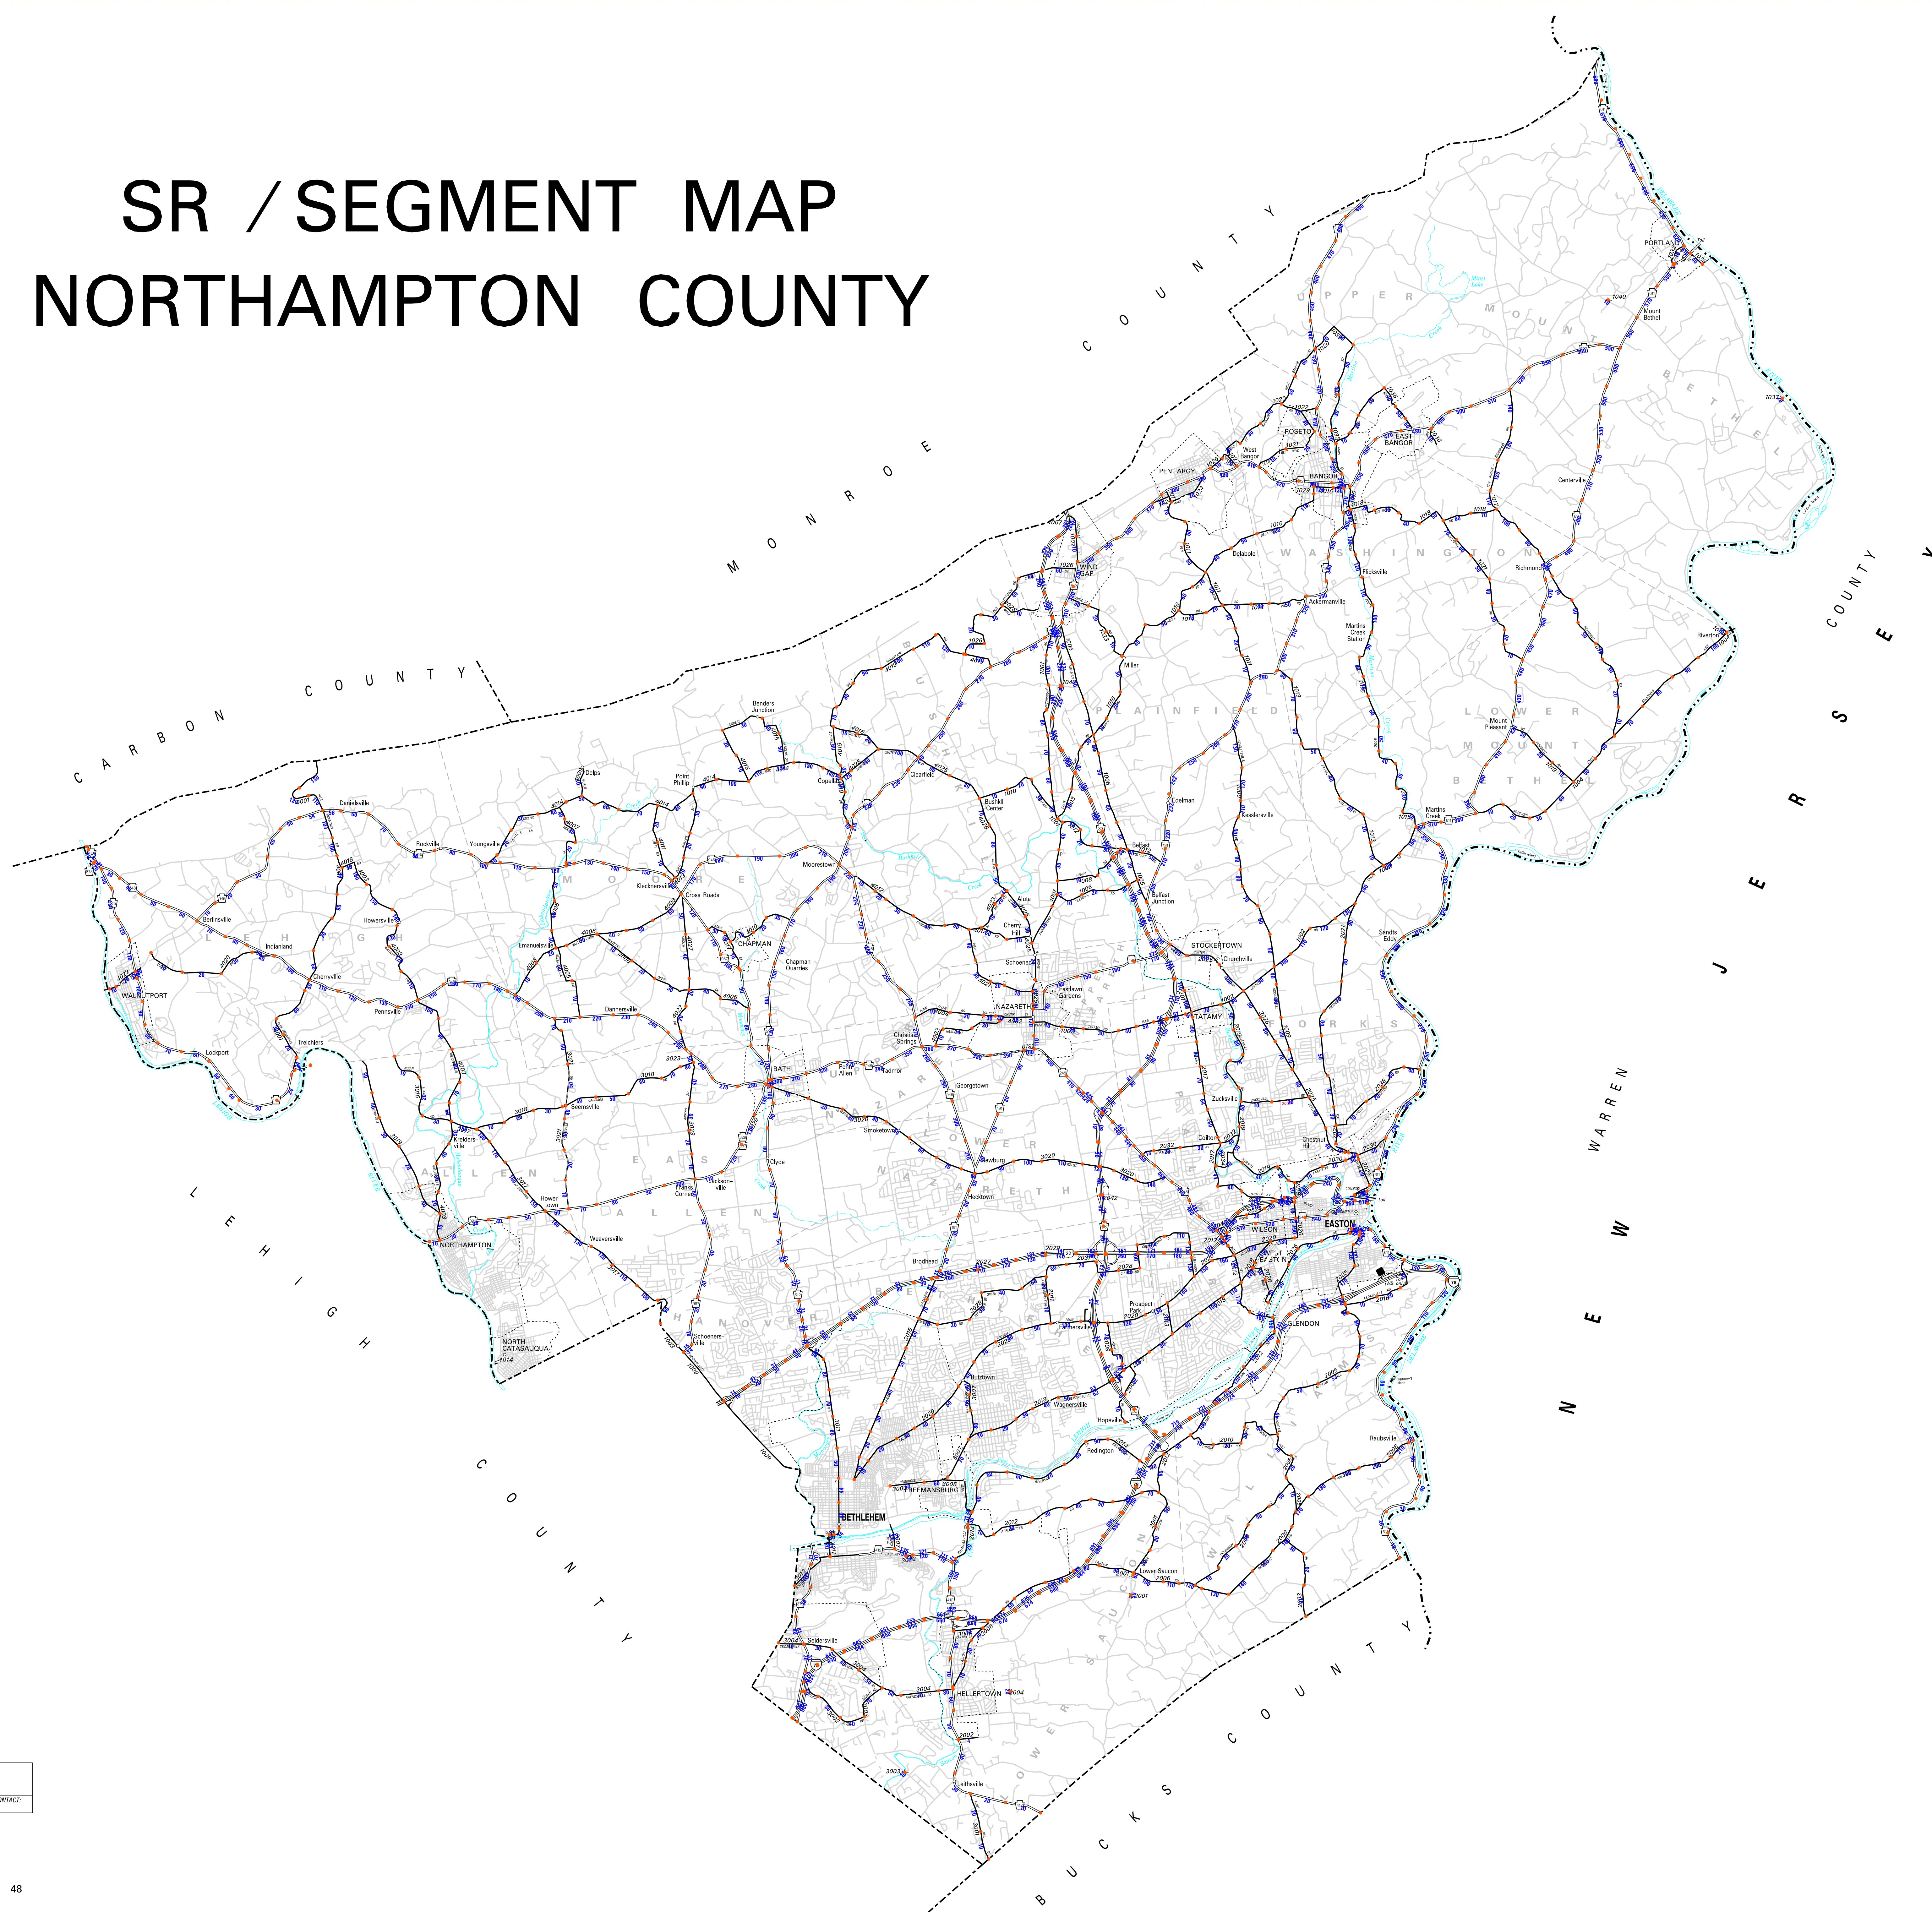

SR / SEGMENT MAP NORTHAMPTON COUNTY