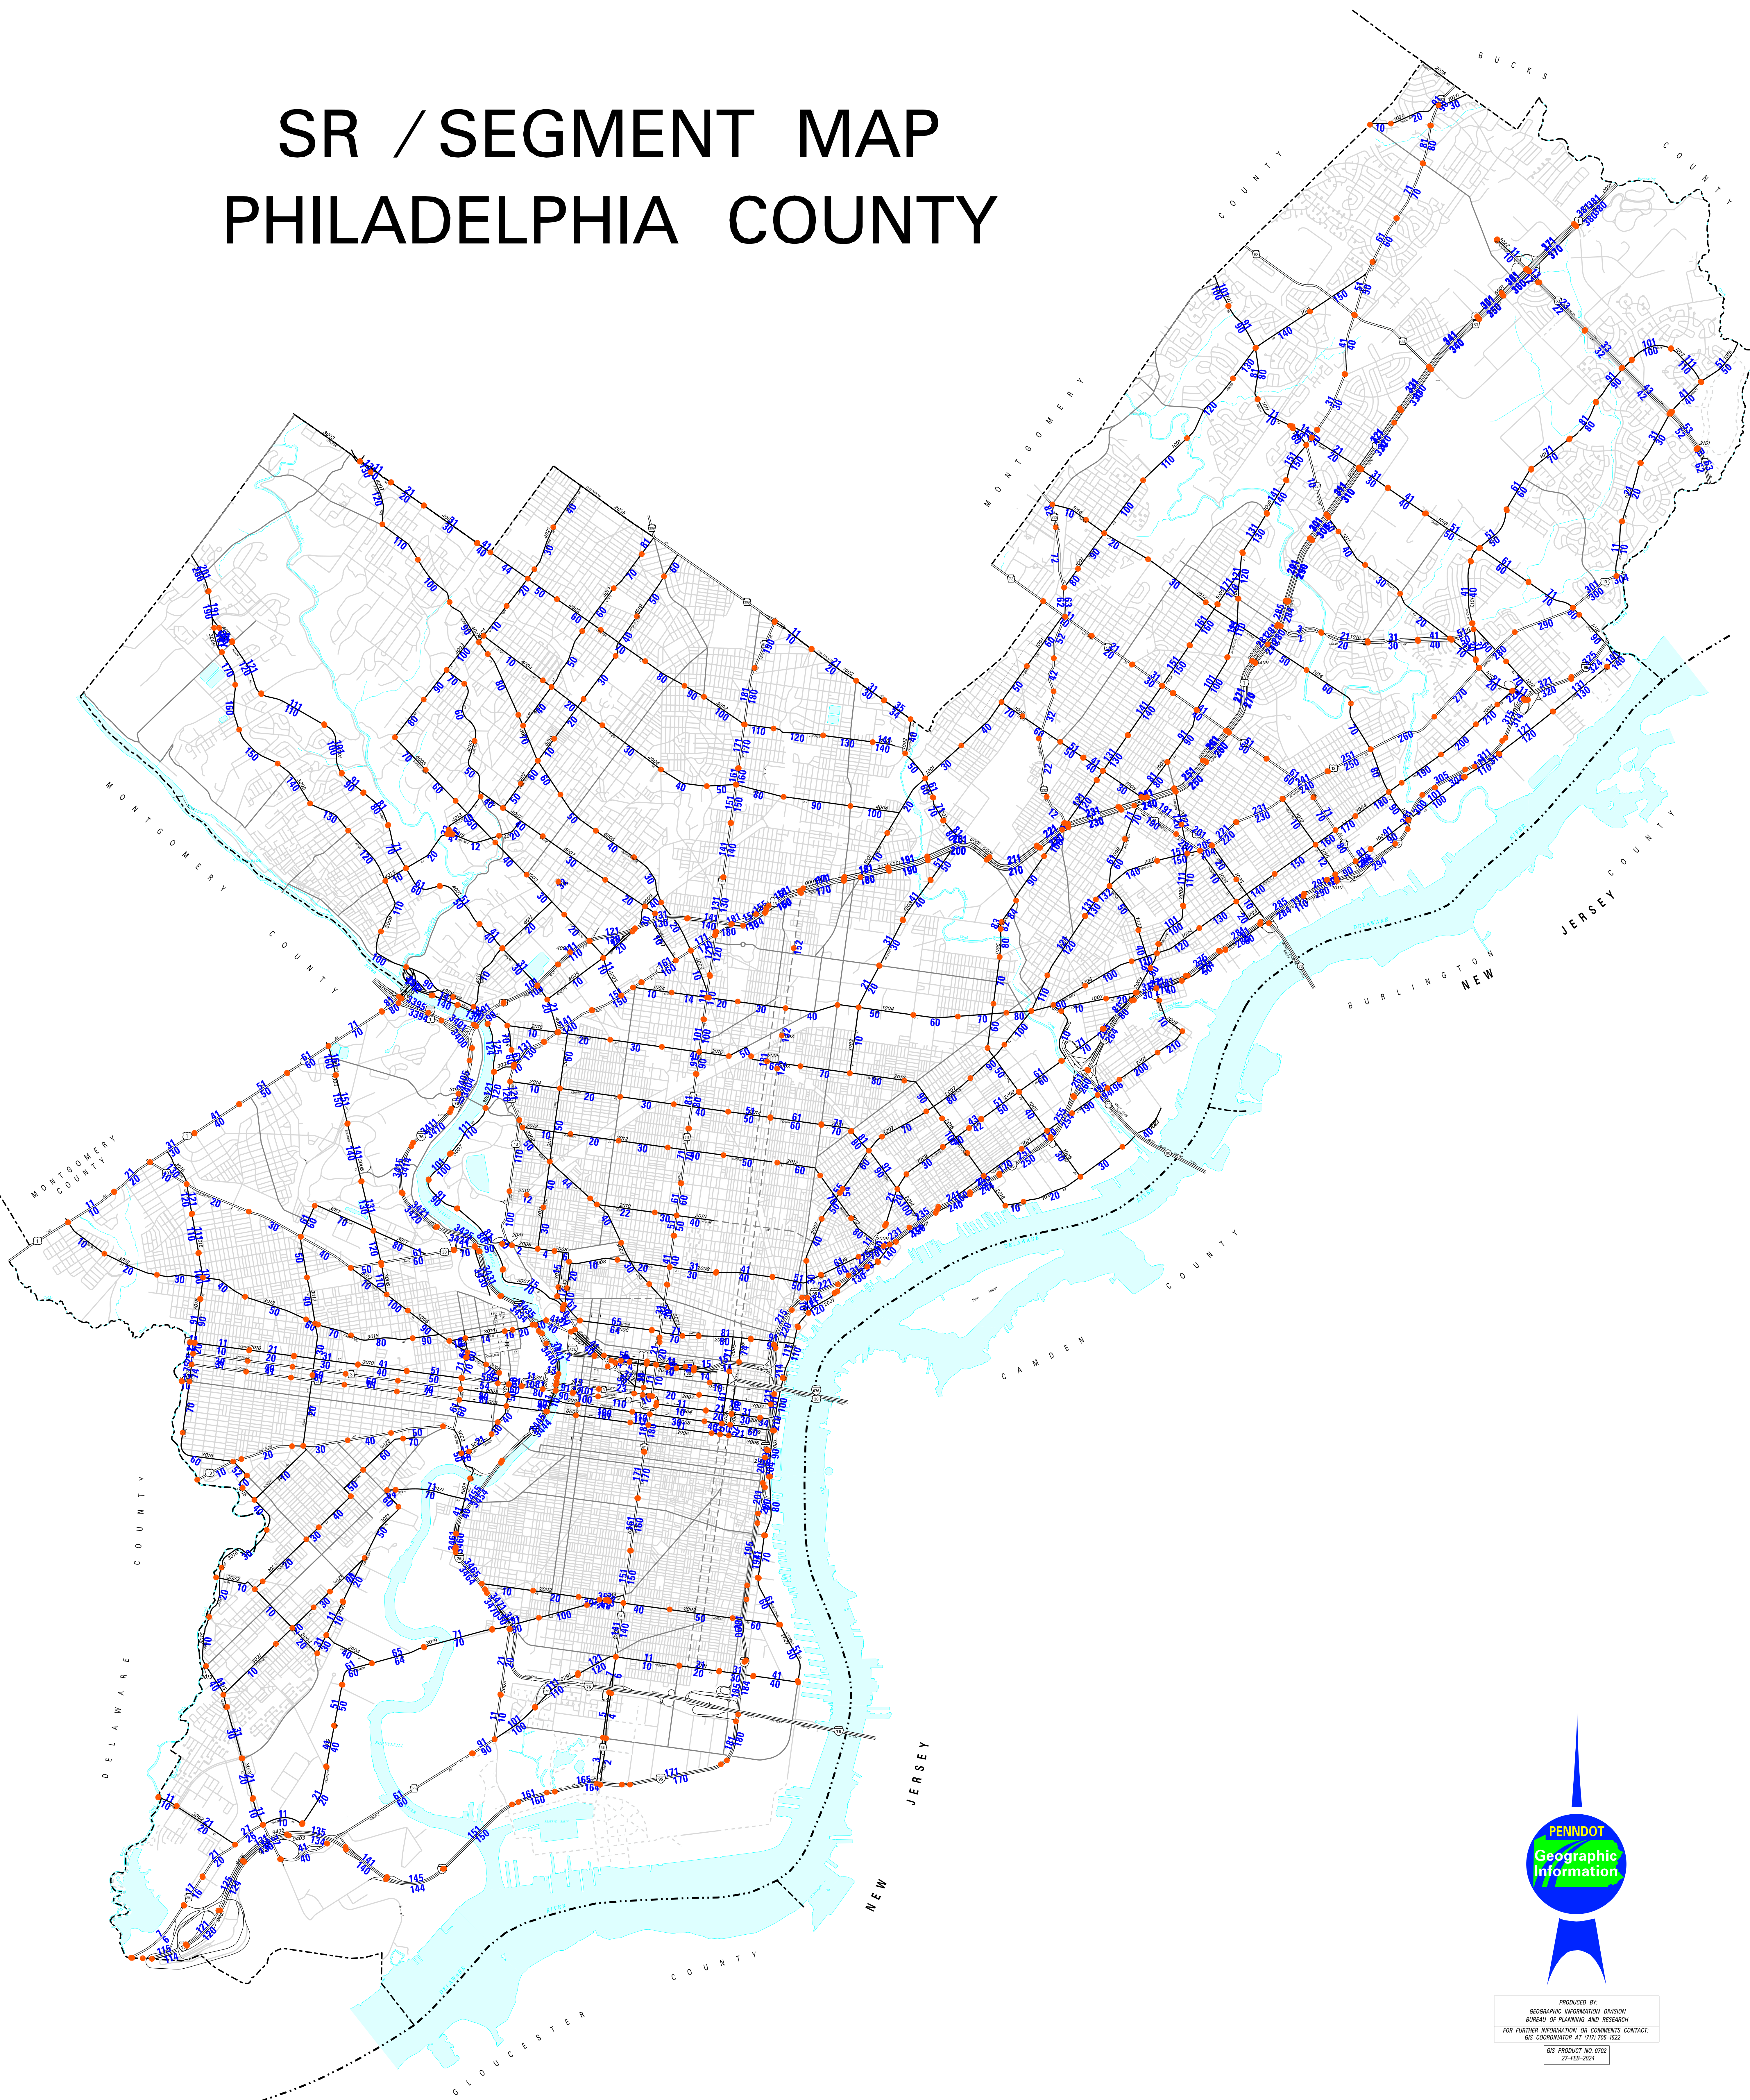

SR / SEGMENT MAP PHILADELPHIA COUNTY