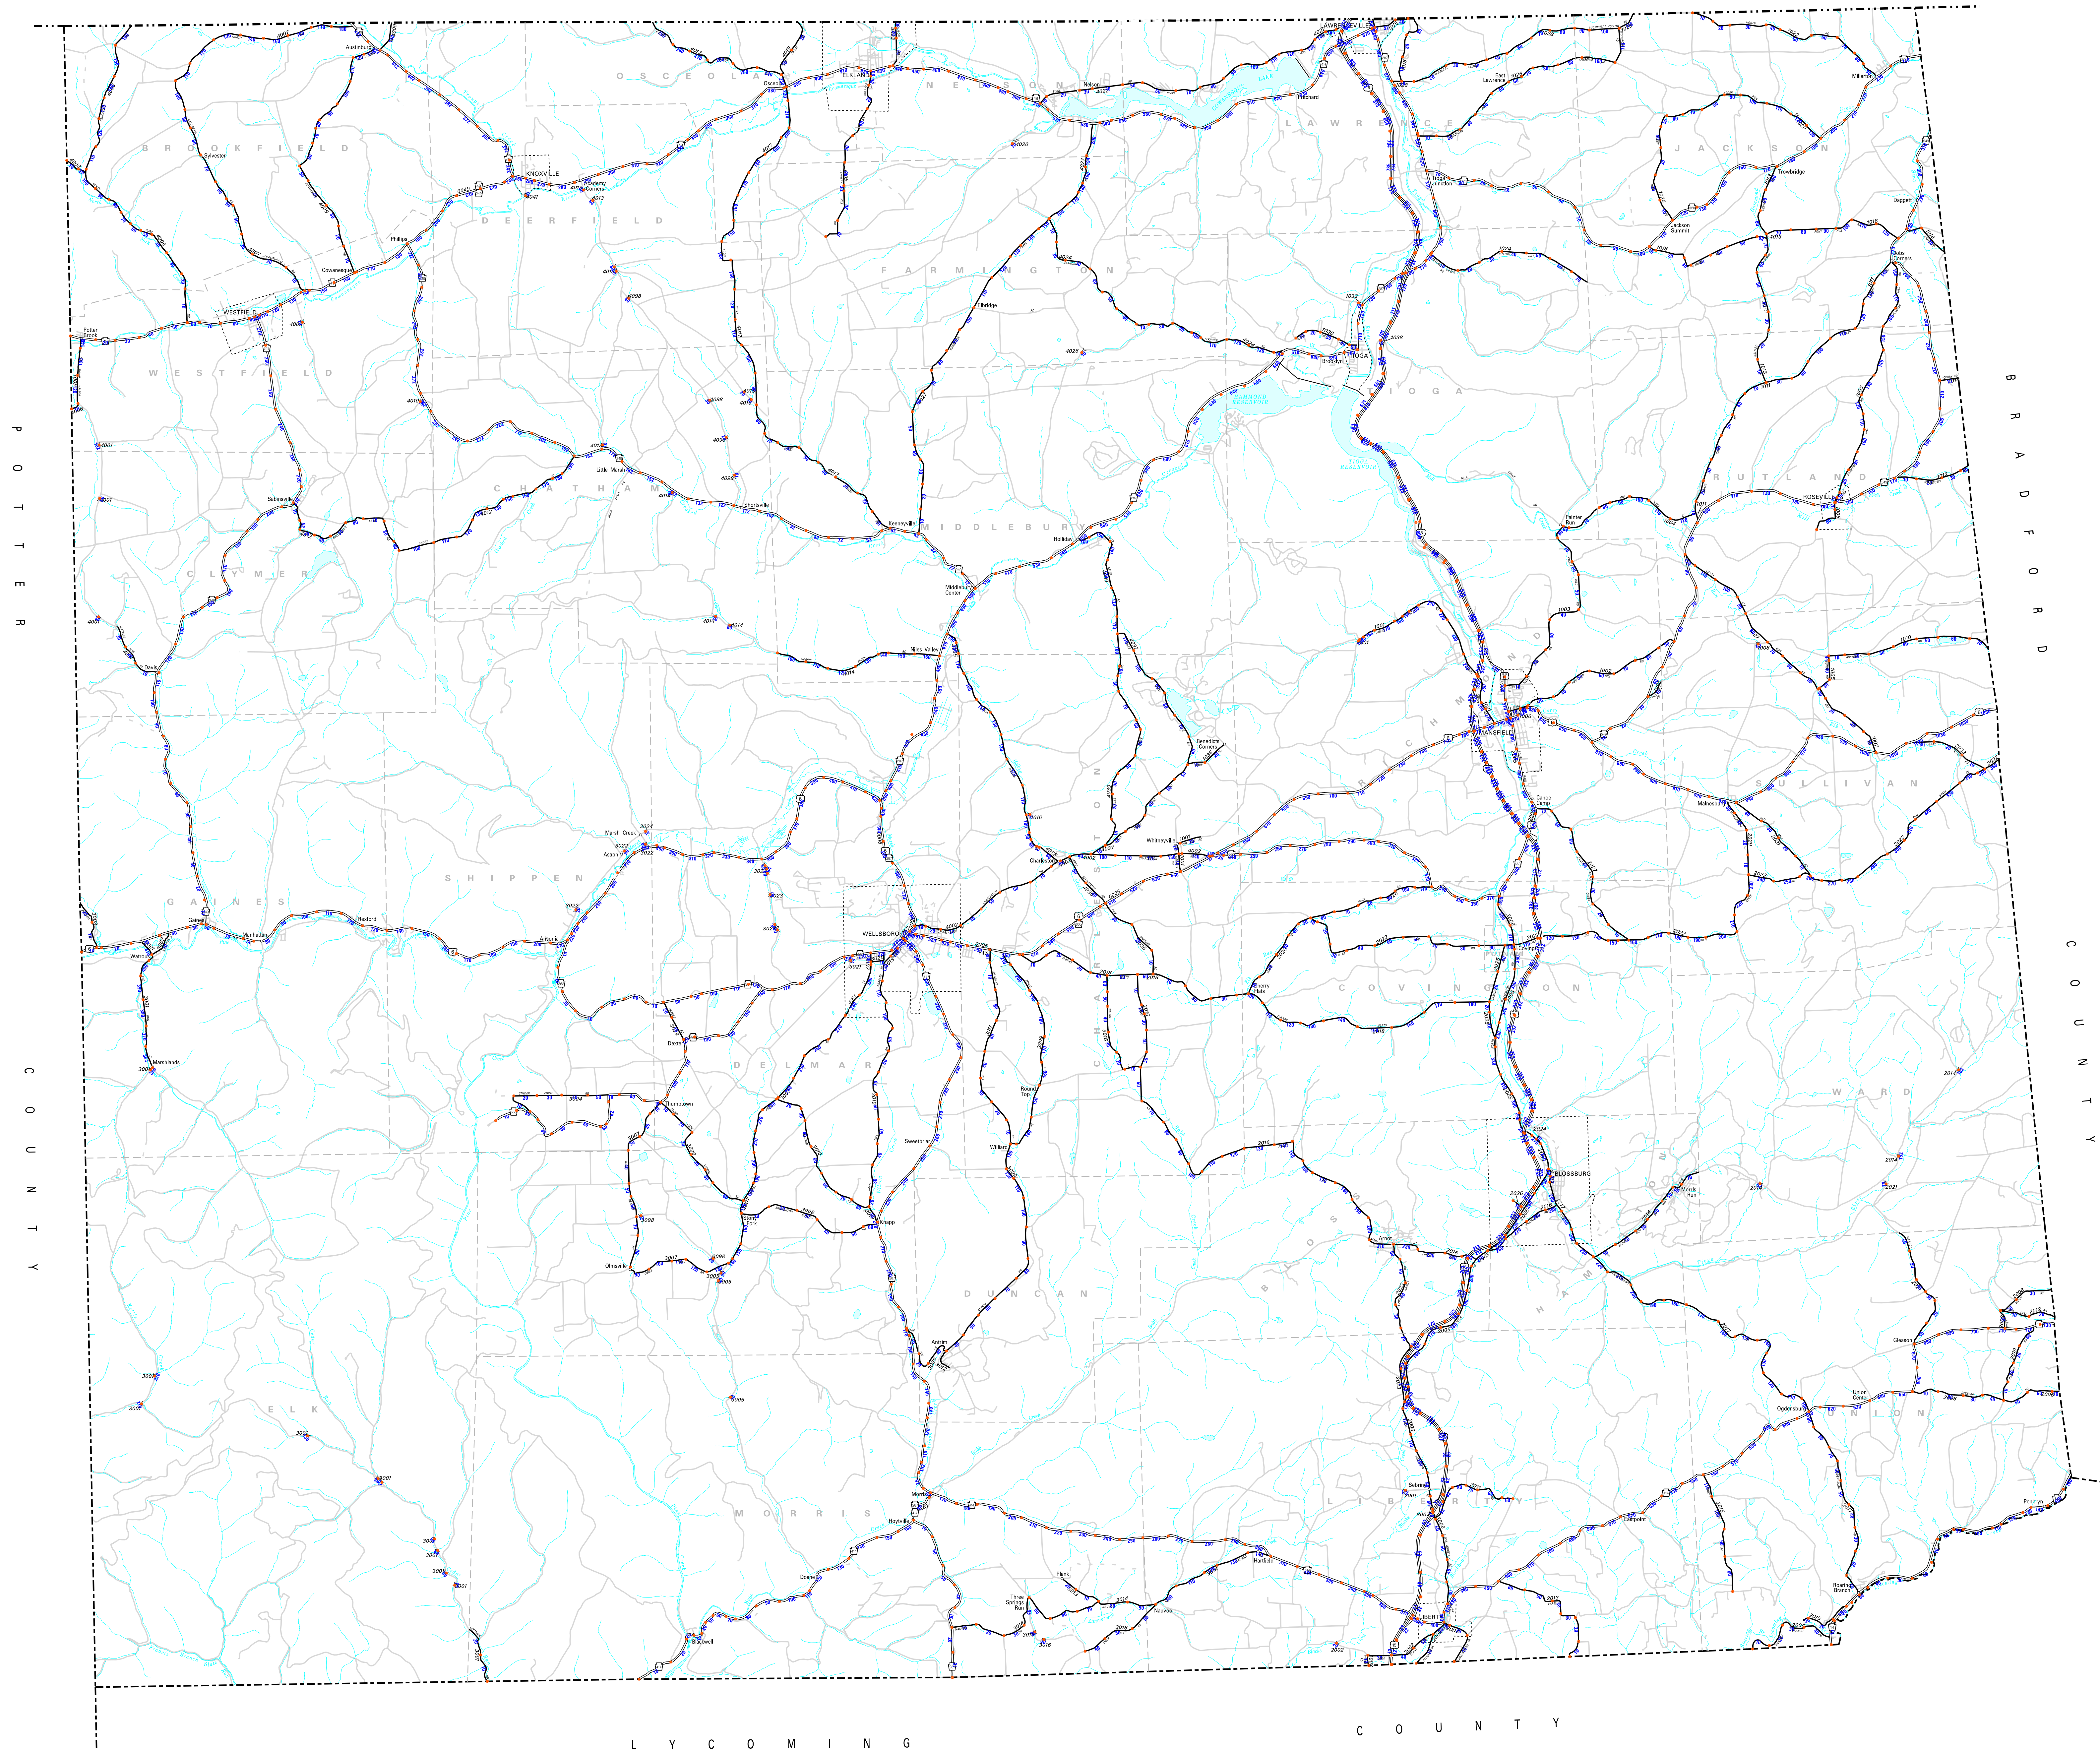

SR / SEGMENT MAP – TIOGA COUNTY

N E W Y O R K
S T E U B E N C O U N T Y