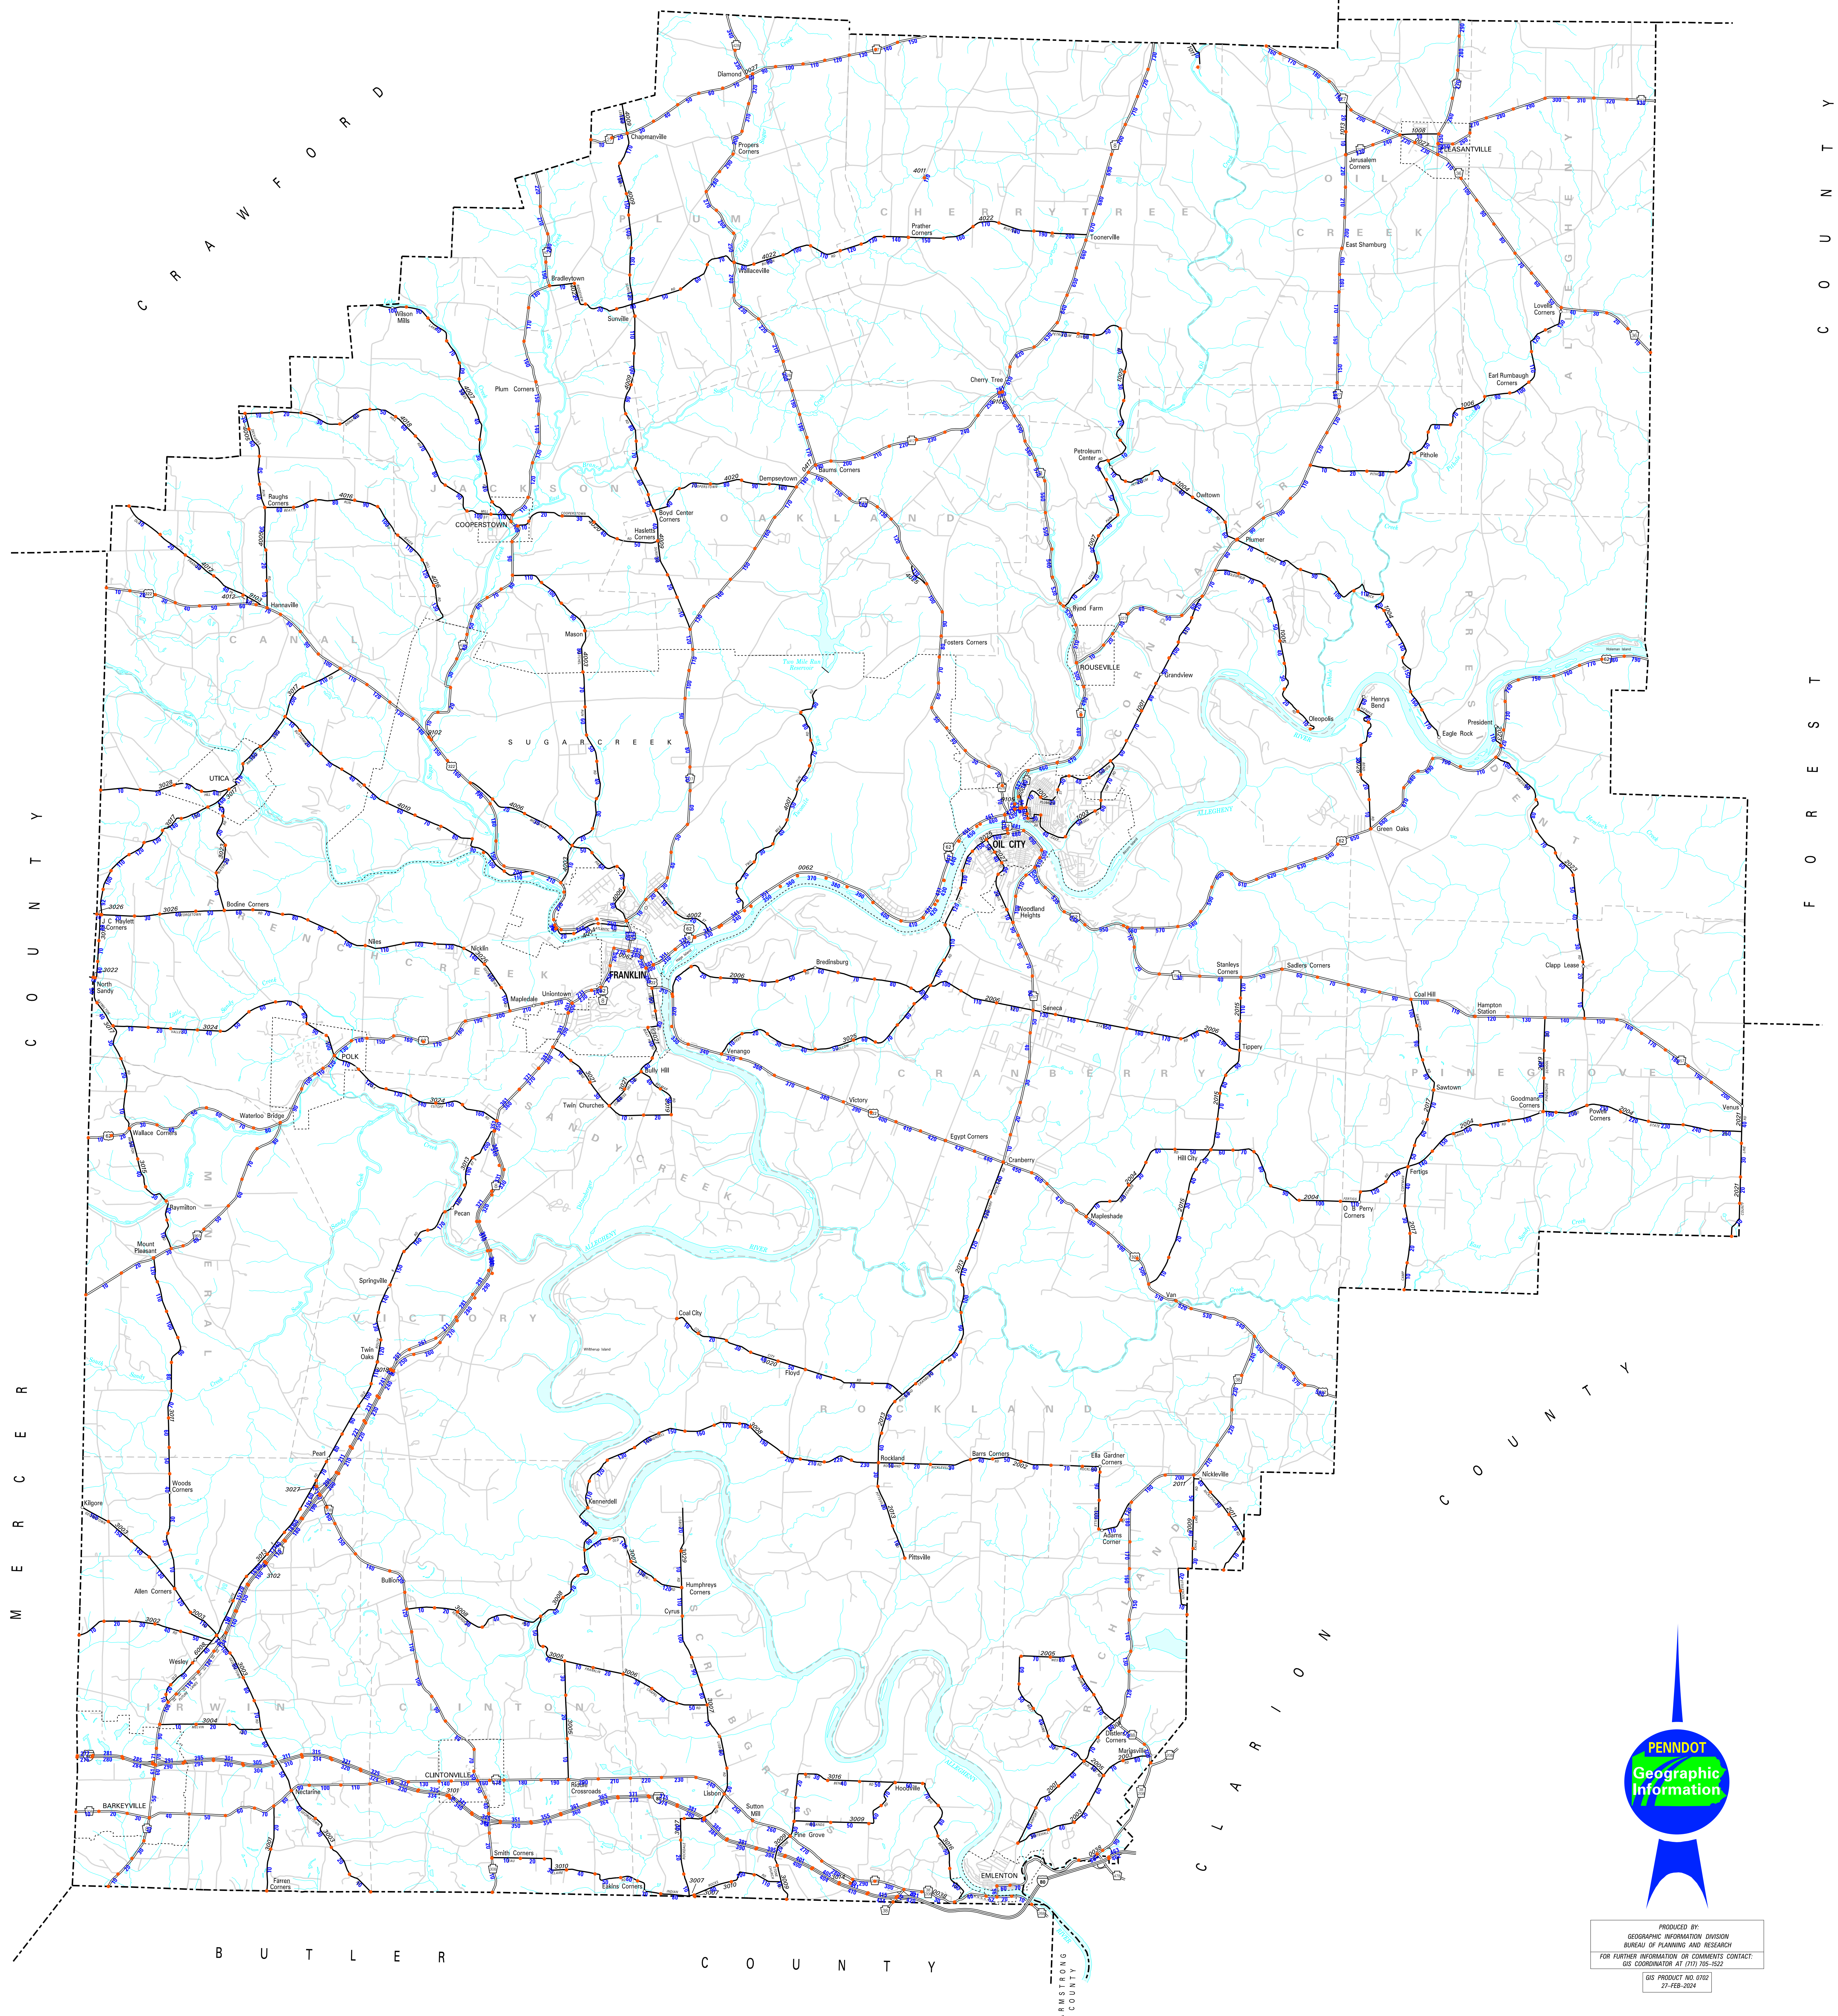

# SR / SEGMENT MAP – VENANGO COUNTY

C O U N T Y

W A R R E N C O U N T Y

PRODUCED BY:  
GEOGRAPHIC INFORMATION DIVISION  
BUREAU OF PLANNING AND RESEARCH  
FOR FURTHER INFORMATION OR COMMENTS CONTACT:  
GIS COORDINATOR AT (724) 795-1529  
GIS PRODUCT NO. 0702  
27-FEB-2024