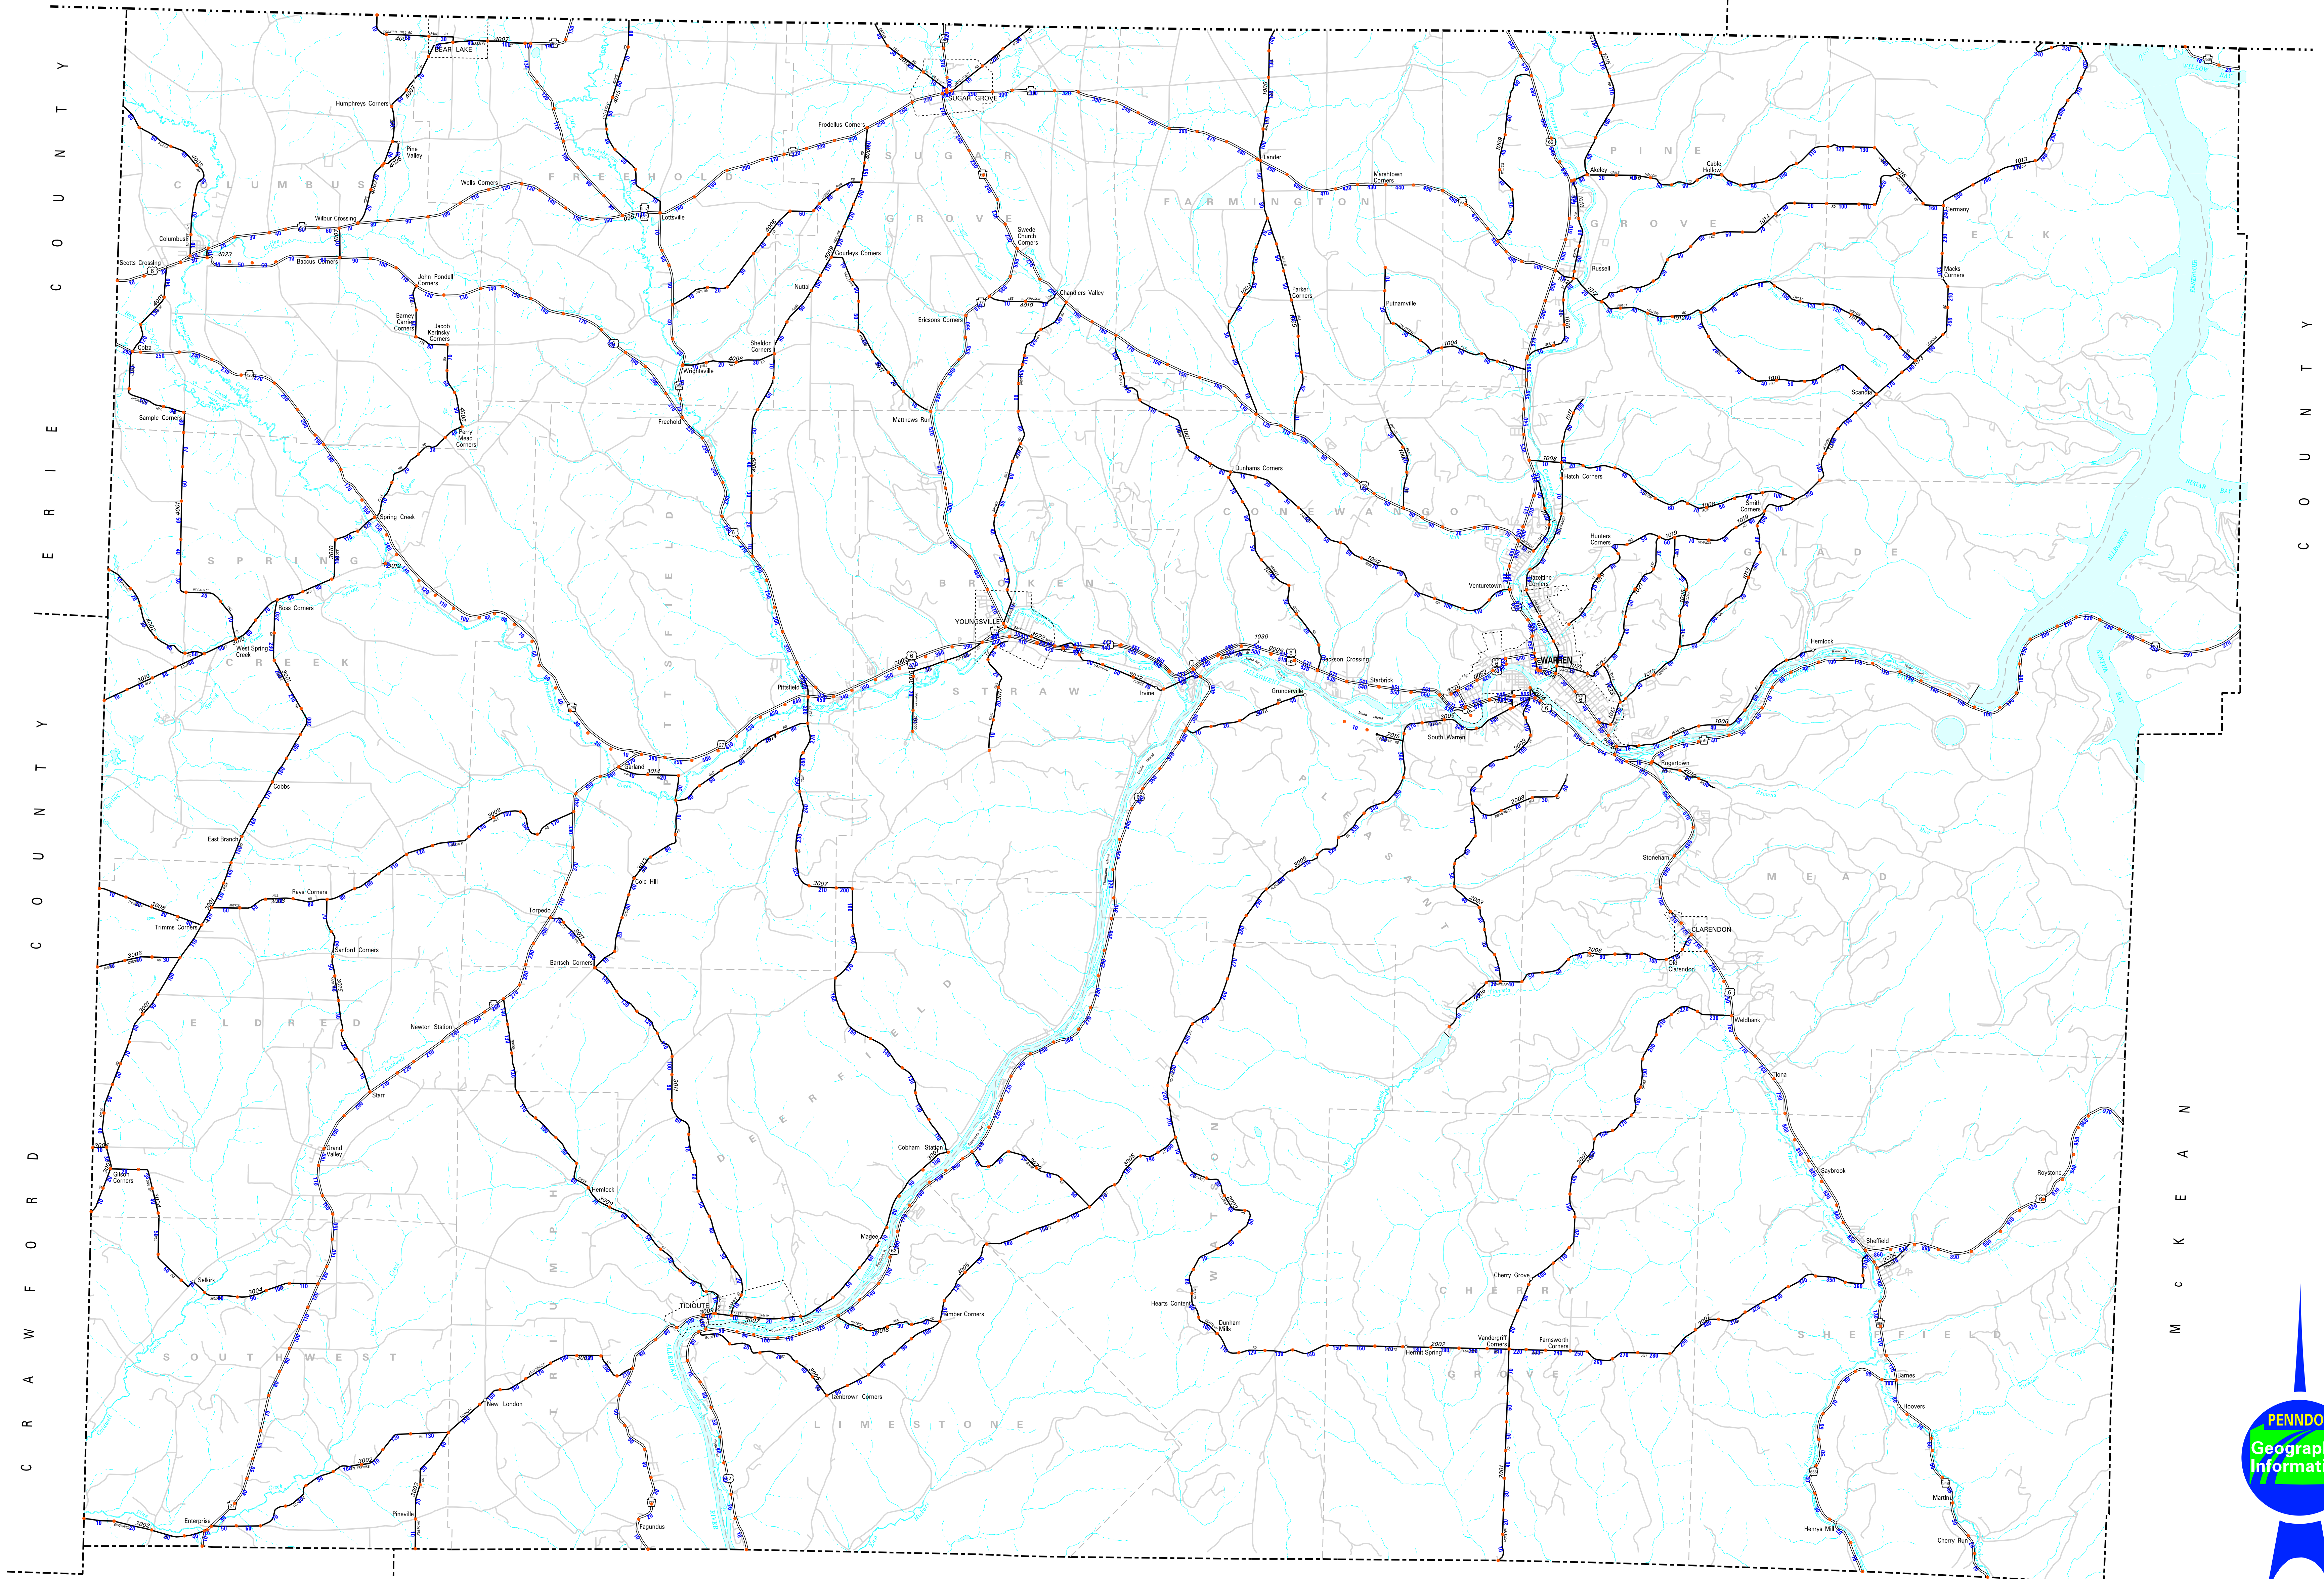

# SR / SEGMENT MAP – WARREN COUNTY

N E W  
CHAUTAQUA

COUNTY

Y O R K

CATTARAUGUS COUNTY

C O U N T Y  
E R I E  
C O U N T Y  
C O U N T Y  
C R A W F O R D  
C O U N T Y

C O U N T Y

M C K E A N

V E N A N G O  
C O U N T Y

F O R E S T

C O U N T Y

PRODUCED BY:  
GEOGRAPHIC INFORMATION DIVISION  
BUREAU OF PLANNING AND RESEARCH  
FOR FURTHER INFORMATION OR COMMENTS CONTACT:  
705 CORDON ROAD #1 07171 795-1522  
PRODUCT NO. 07102  
27-FEB-2024