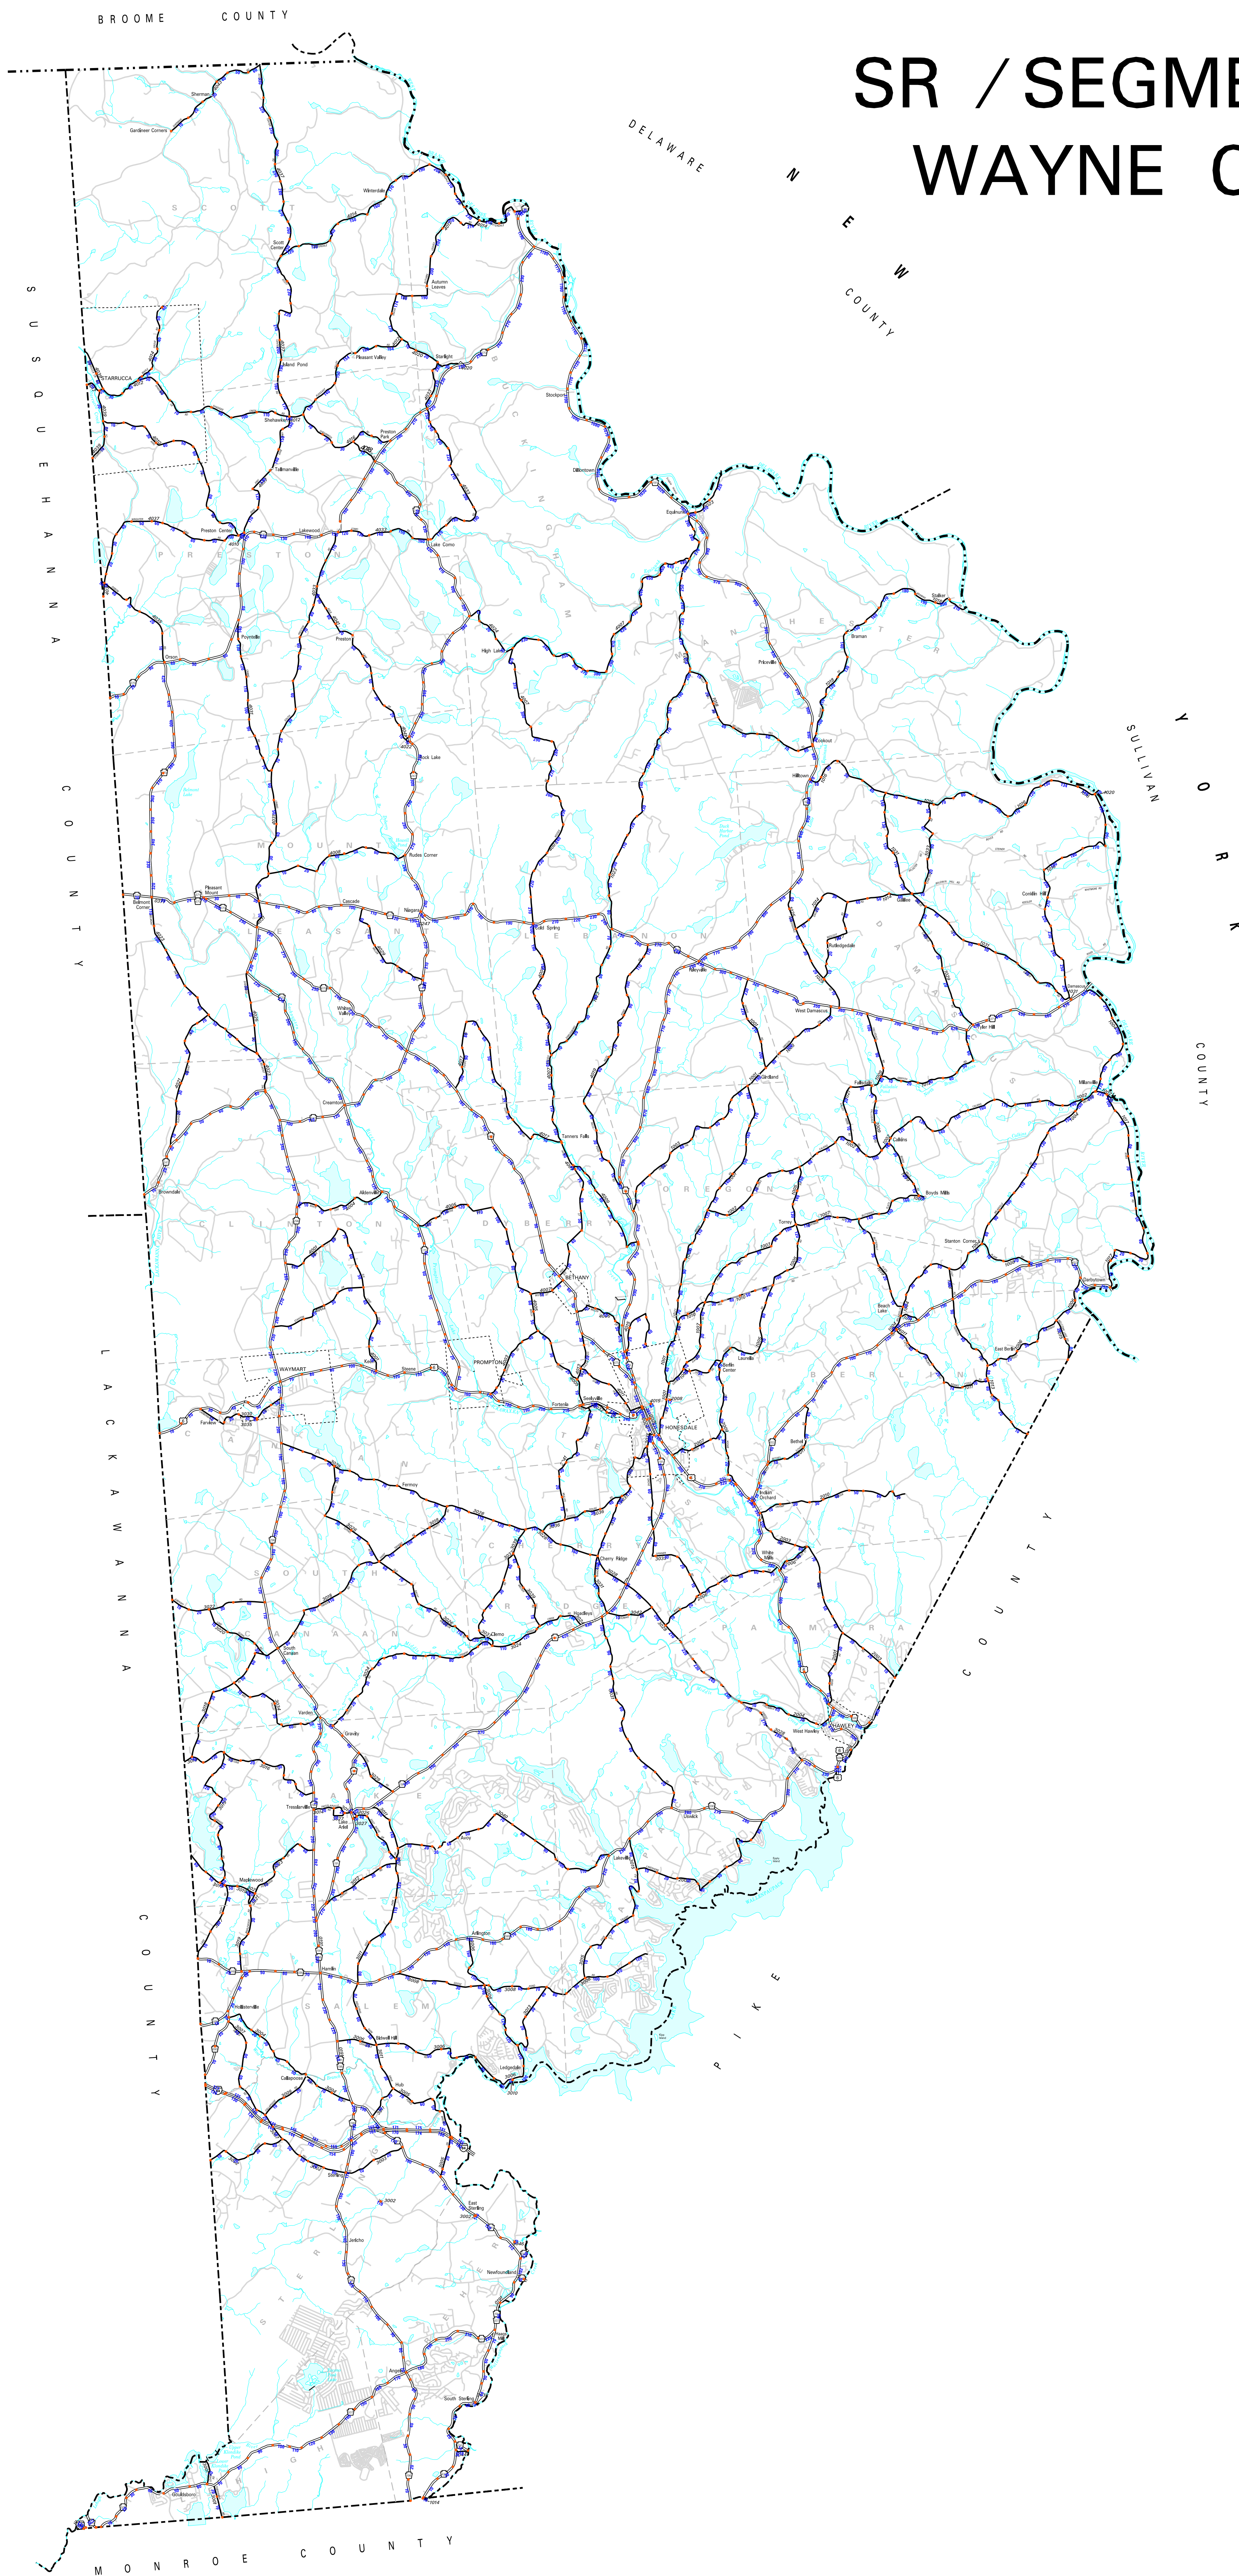

SR / SEGMENT MAP WAYNE COUNTY