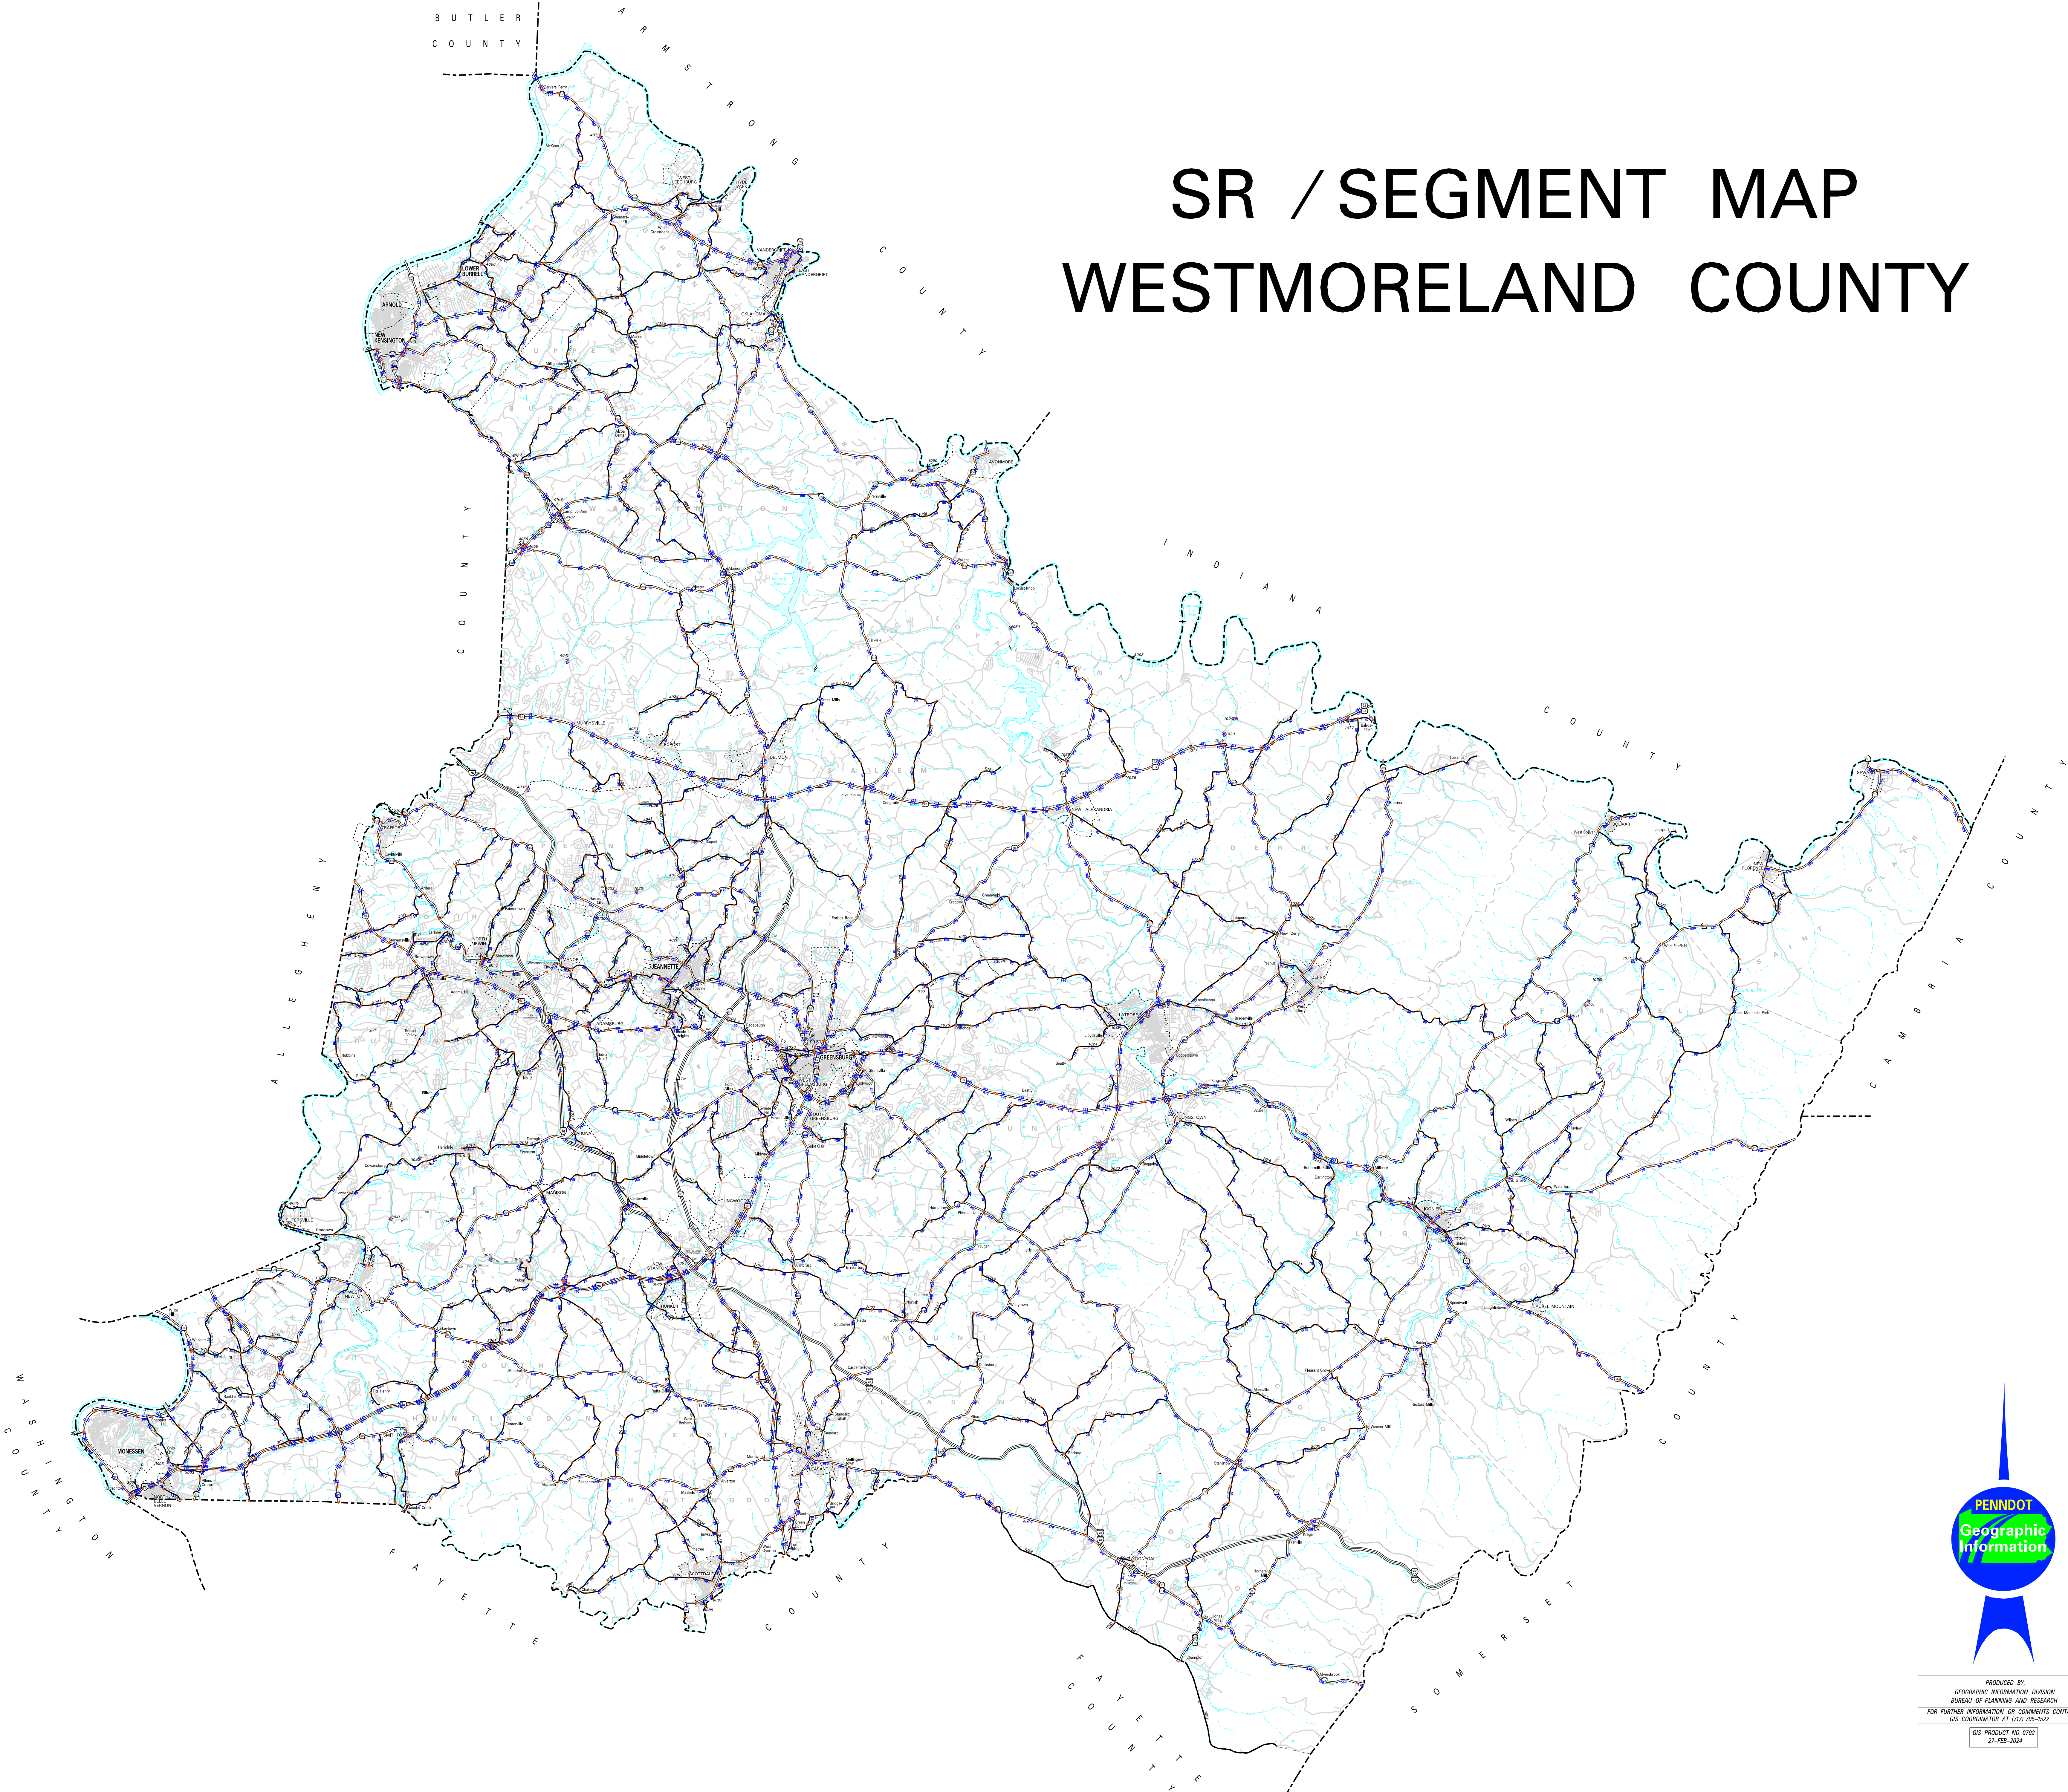

SR / SEGMENT MAP WESTMORELAND COUNTY