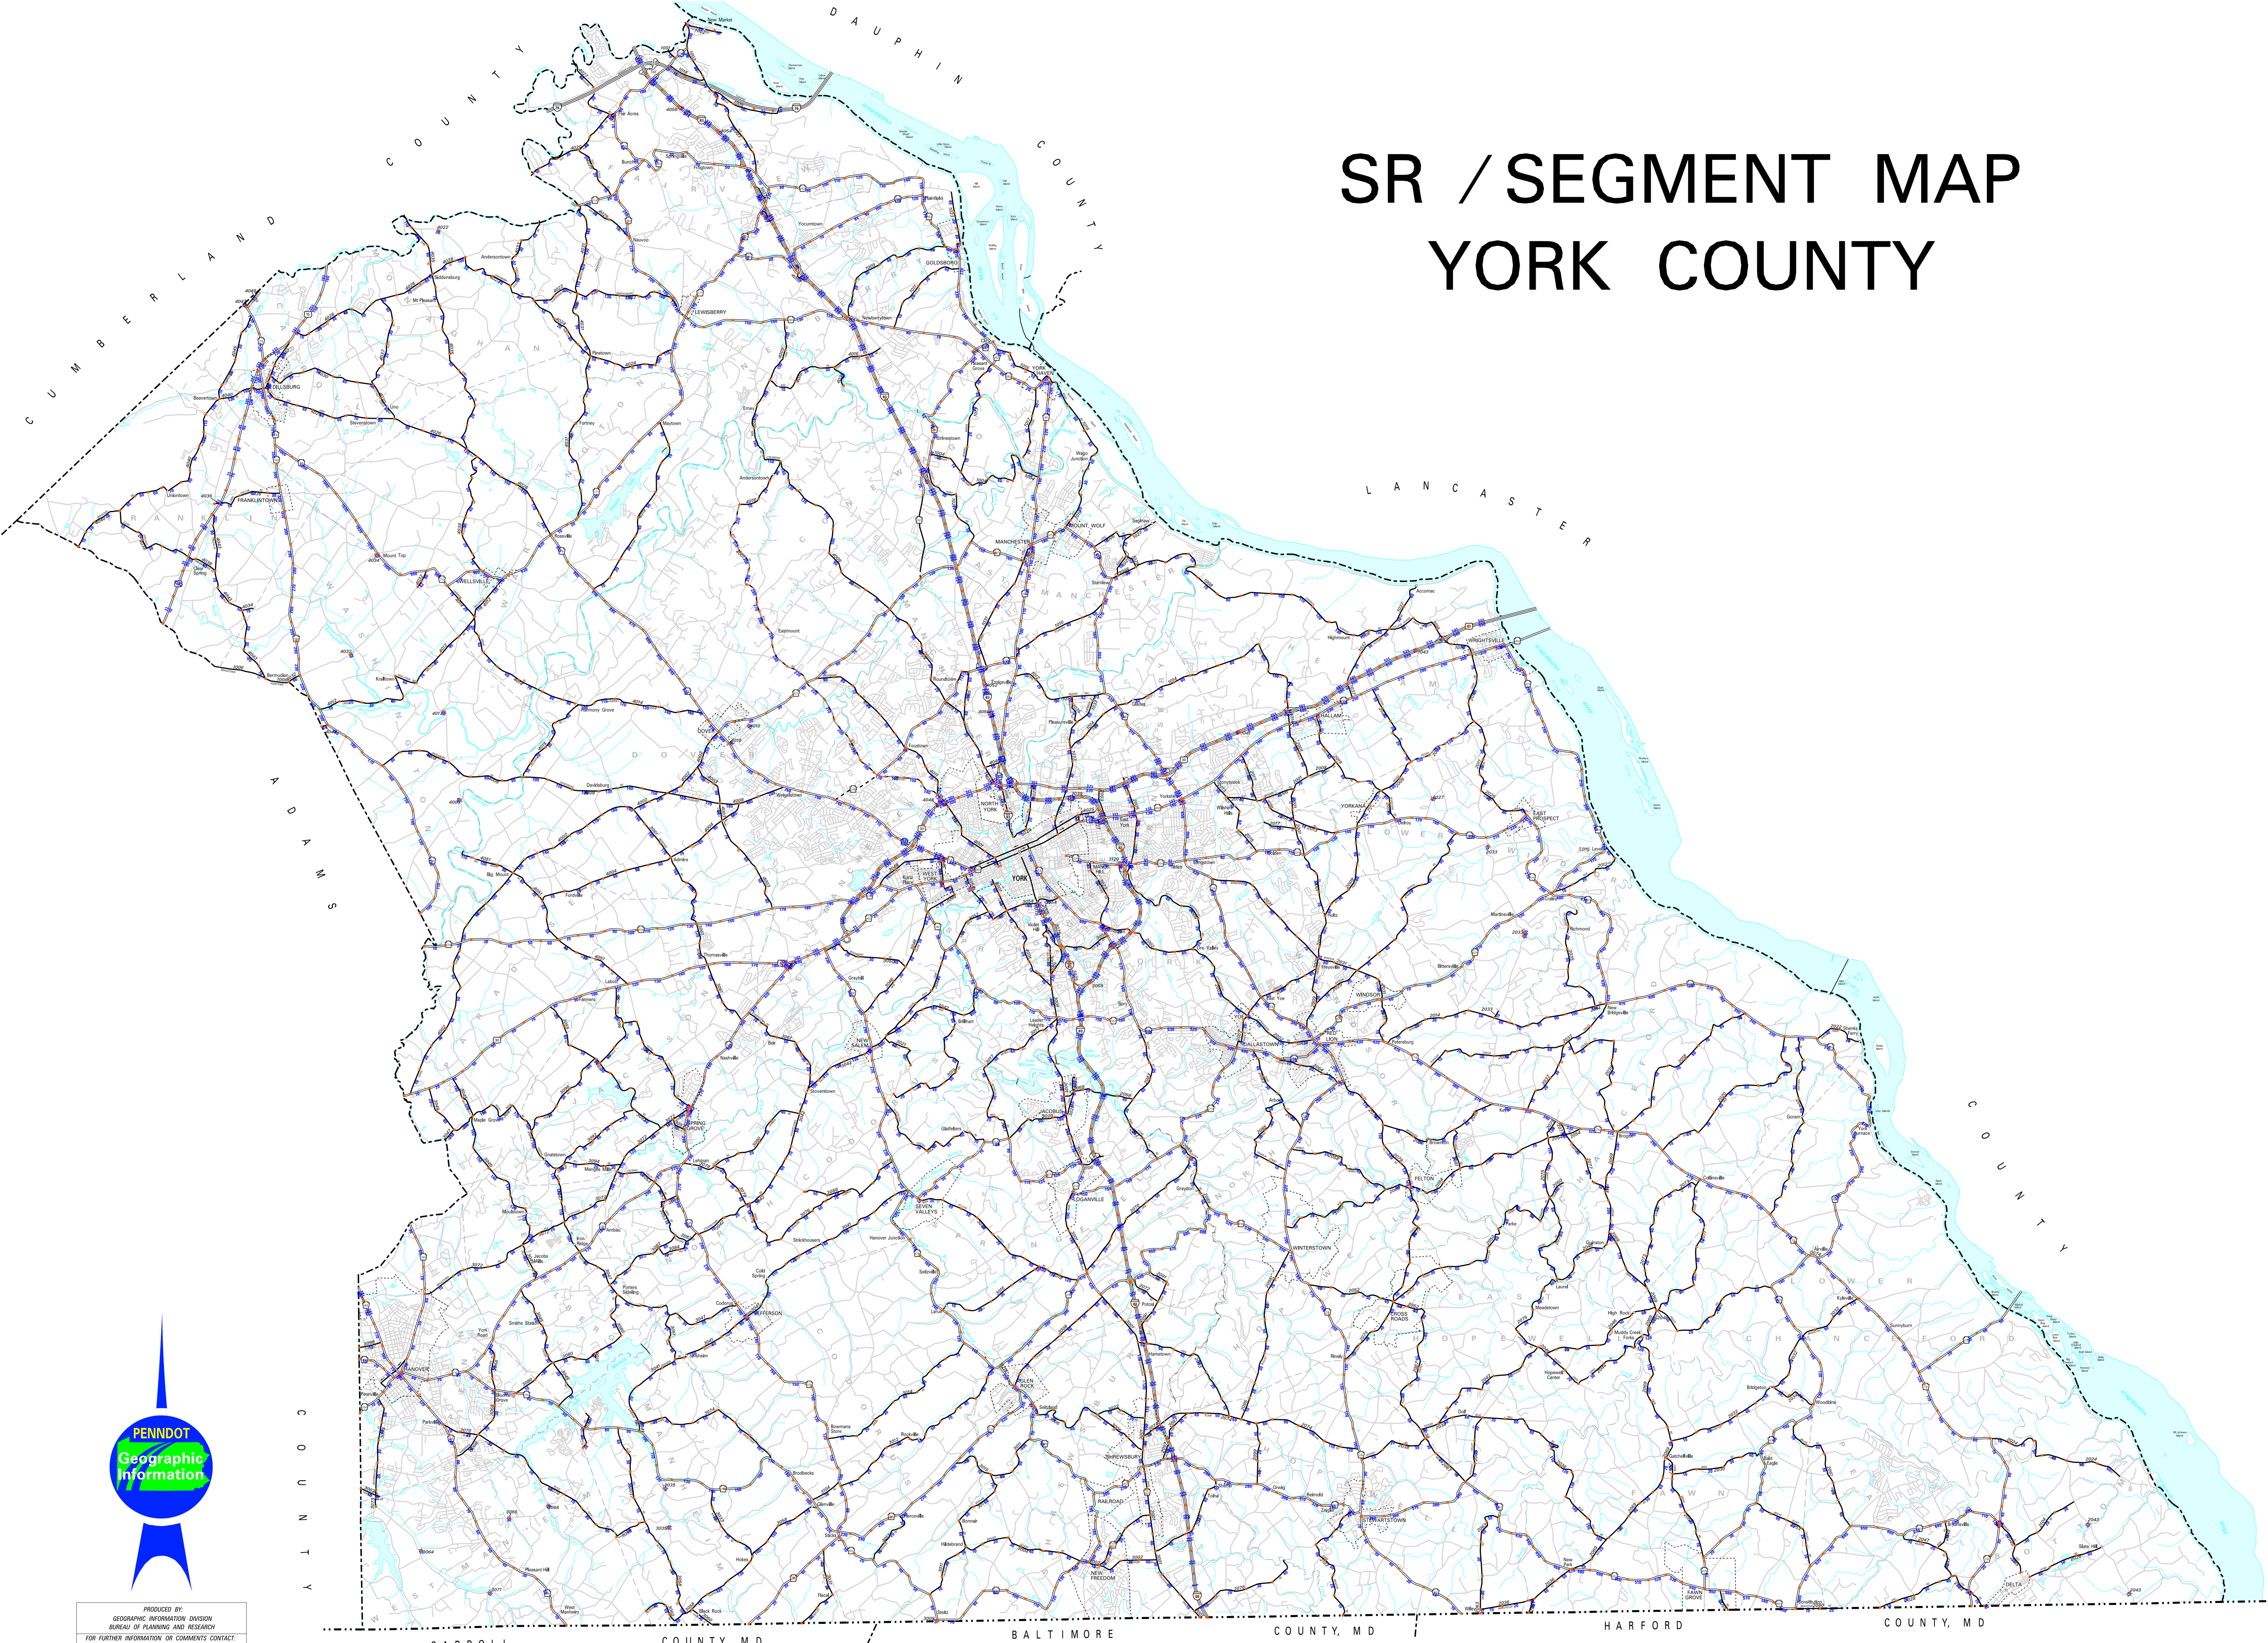

SR / SEGMENT MAP YORK COUNTY

PENNDOT
Geographic
Information