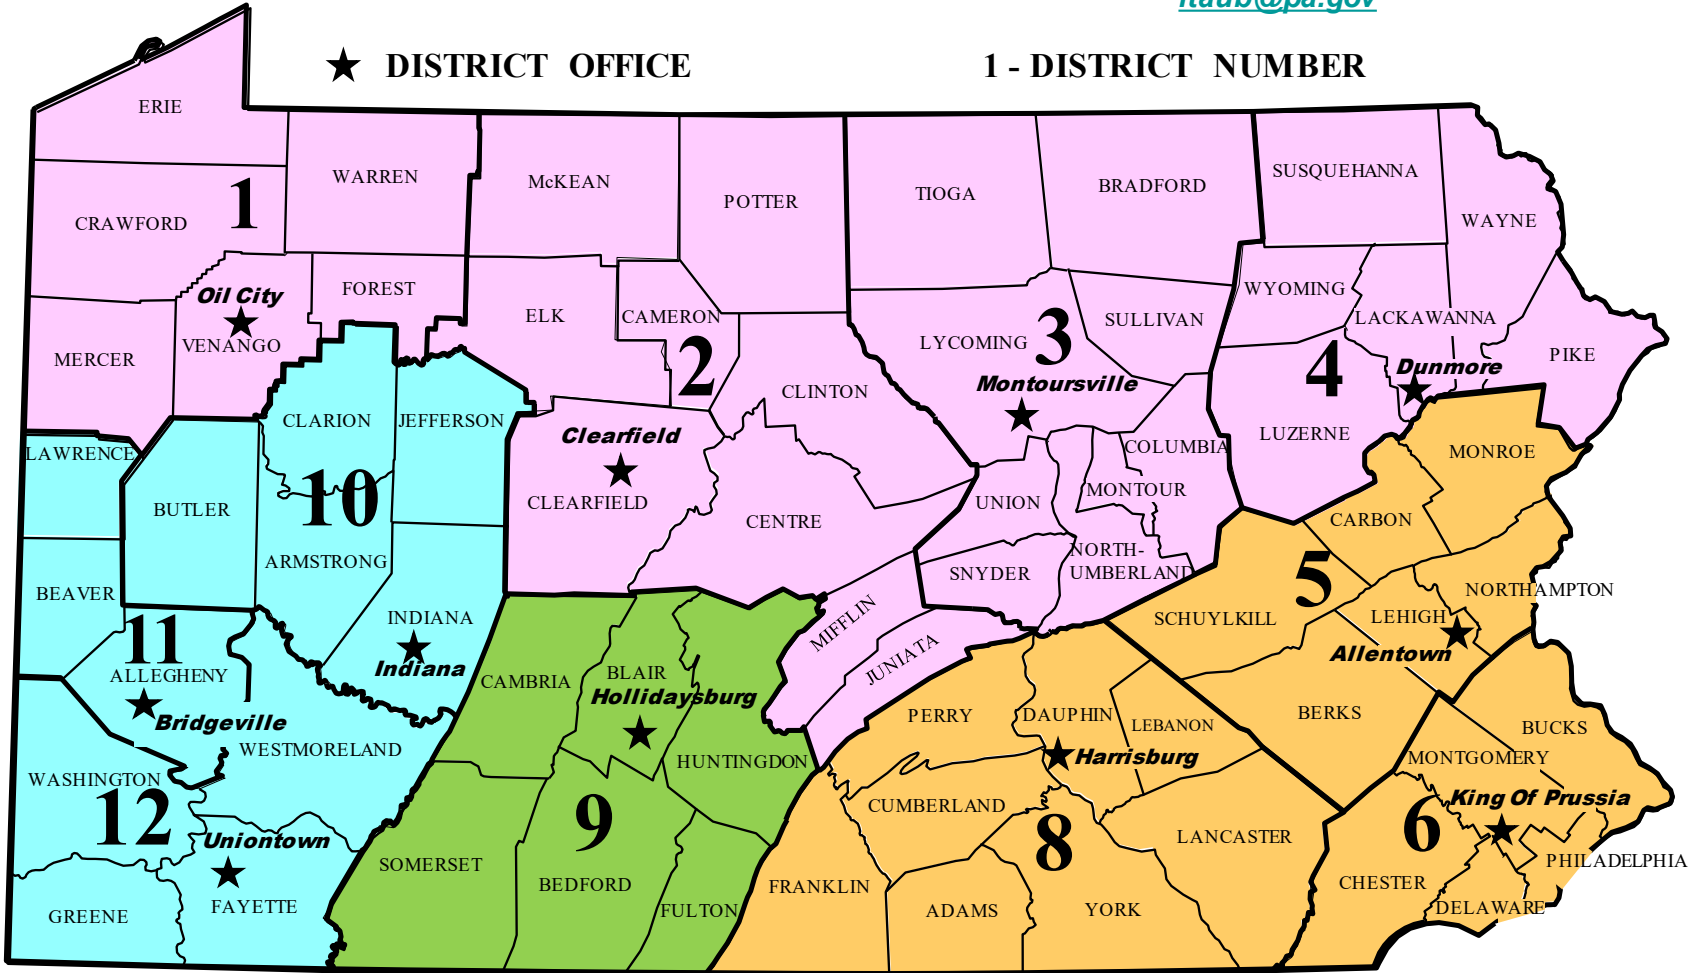

TRAFFIC ANALYSTS ASSIGNMENT REGIONS

Traffic Analysis Supervisor
Zac Kopinetz (717) 705-0687
zkopinetz@pa.gov

NORTHEASTERN & NORTHWESTERN REGION
Lee Taub (717) 736-7120
ltaub@pa.gov

★ DISTRICT OFFICE

1 - DISTRICT NUMBER