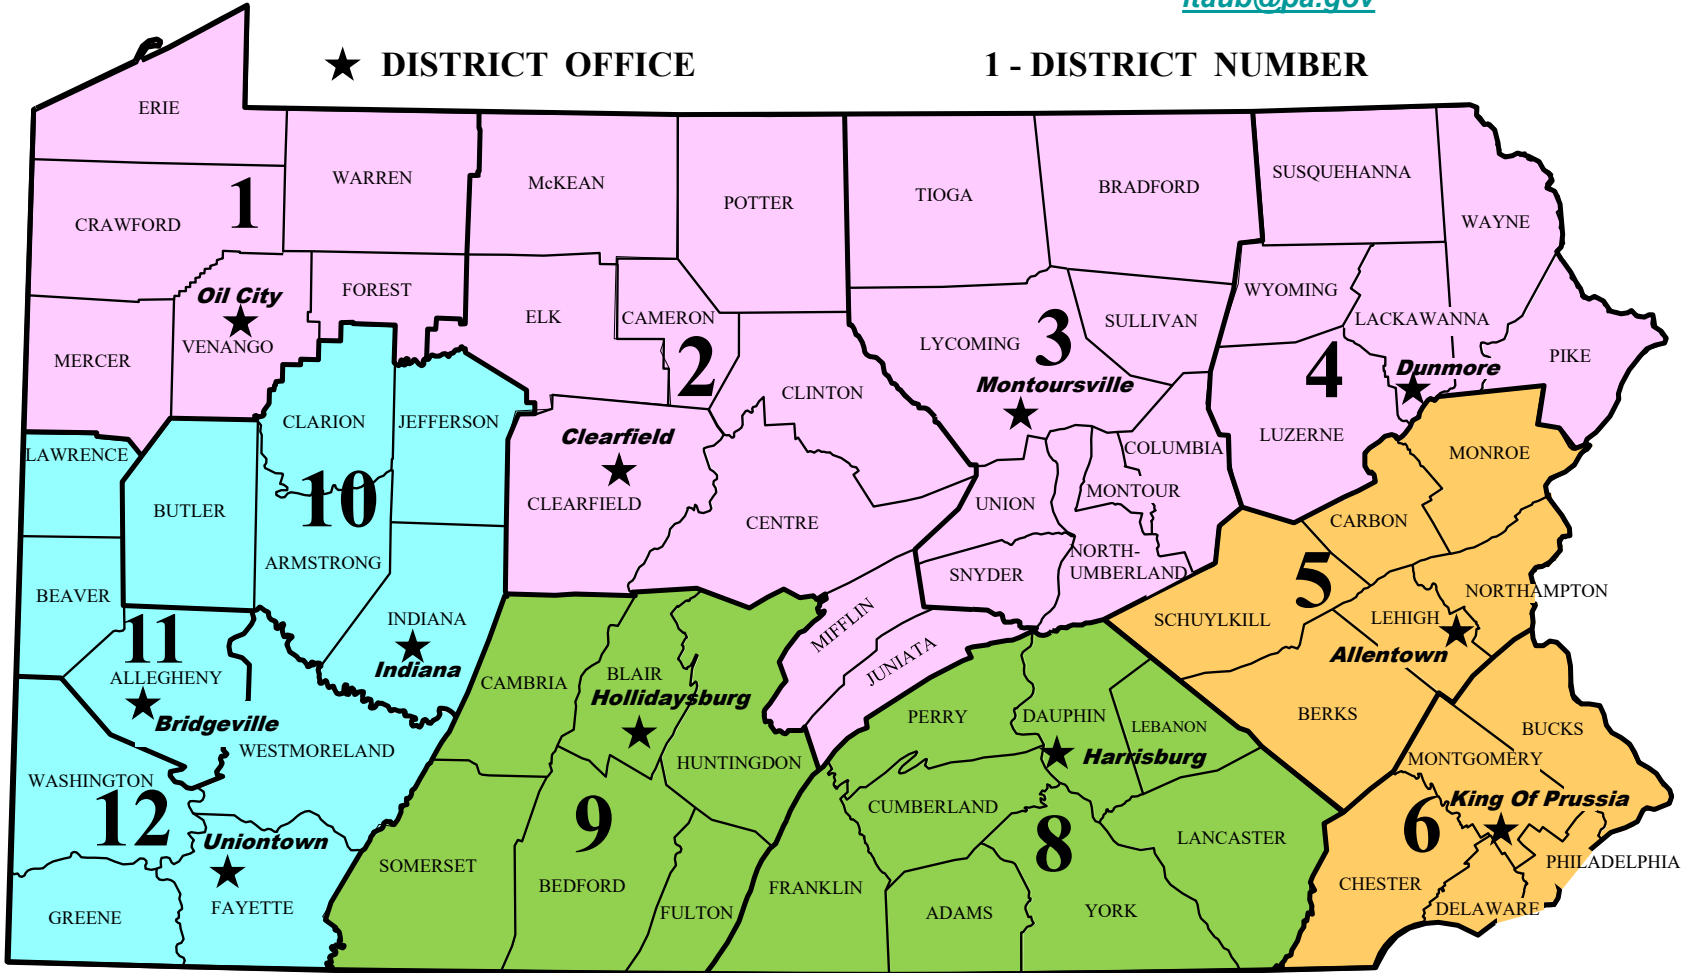

TRAFFIC ANALYSTS ASSIGNMENT REGIONS

Traffic Analysis Supervisor
Zac Kopinetz (717) 705-0687
zkopinetz@pa.gov

NORTHEASTERN & NORTHWESTERN REGION
Lee Taub (717) 736-7120
ltaub@pa.gov

★ DISTRICT OFFICE

1 - DISTRICT NUMBER