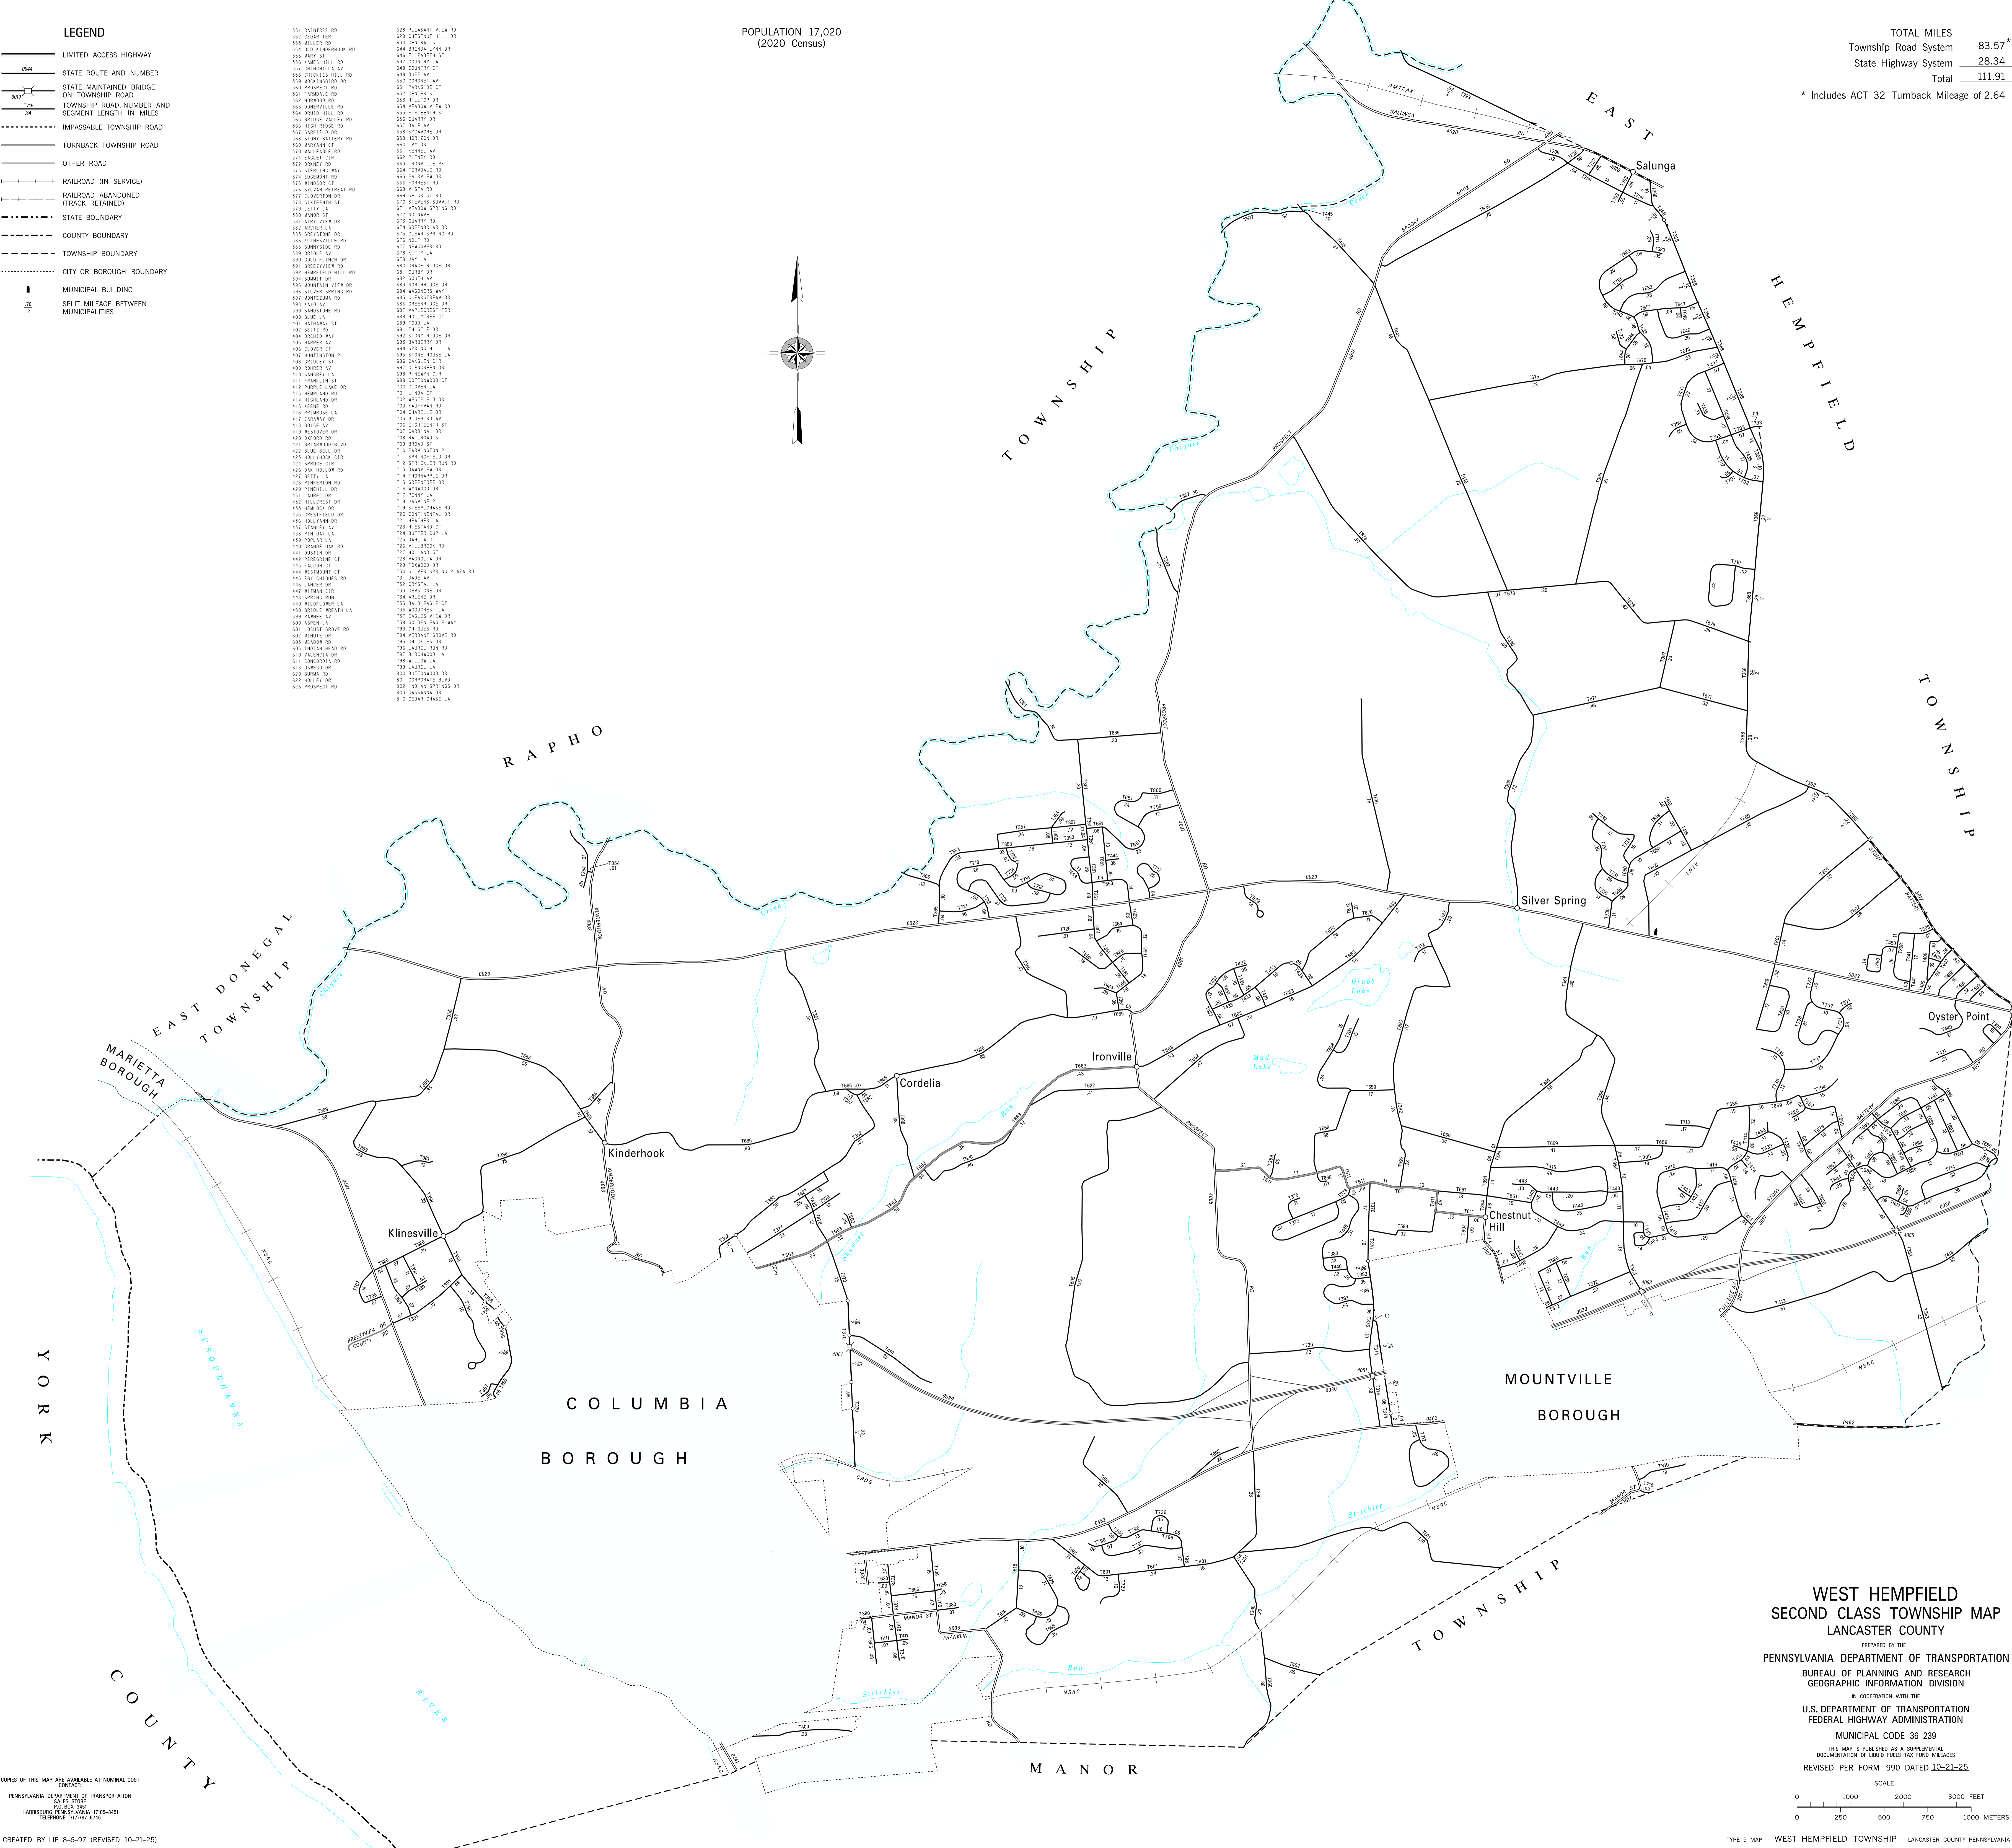

LEGEND

- LIMITED ACCESS HIGHWAY
- STATE ROUTE AND NUMBER ON TOWNSHIP ROAD
- STATE MAINTAINED BRIDGE ON TOWNSHIP ROAD
- TOWNSHIP ROAD, NUMBER AND SEGMENT LENGTH IN MILES
- IMPASSABLE TOWNSHIP ROAD
- TURNBACK TOWNSHIP ROAD
- OTHER ROAD
- RAILROAD (IN SERVICE)
- RAILROAD ABANDONED (TRACK RETAINED)
- STATE BOUNDARY
- COUNTY BOUNDARY
- TOWNSHIP BOUNDARY
- CITY OR BOROUGH BOUNDARY
- MUNICIPAL BUILDING
- SPLIT MILEAGE BETWEEN MUNICIPALITIES

POPULATION 17,020 (2020 Census)

TOTAL MILES
Township Road System 83.57*
State Highway System 28.34
Total 111.91

* Includes ACT 32 Turnback Mileage of 2.64

CREATED BY LIP 8-6-97 (REVISED 10-21-25)

**WEST HEMPFIELD
SECOND CLASS TOWNSHIP MAP
LANCASTER COUNTY**

PREPARED BY THE
**PENNSYLVANIA DEPARTMENT OF TRANSPORTATION
BUREAU OF PLANNING AND RESEARCH
GEOGRAPHIC INFORMATION DIVISION**

IN COOPERATION WITH THE
**U.S. DEPARTMENT OF TRANSPORTATION
FEDERAL HIGHWAY ADMINISTRATION**

MUNICIPAL CODE 36 239

THIS MAP IS PUBLISHED AS A SUPPLEMENTAL
DOCUMENTATION OF LIQUID FUELS TAX FUND REVENUES
REVISED PER FORM 990 DATED 10-21-25

SCALE
0 1000 2000 3000 FEET
0 250 500 750 1000 METERS

TYPE 5 MAP WEST HEMPFIELD TOWNSHIP LANCASTER COUNTY PENNSYLVANIA